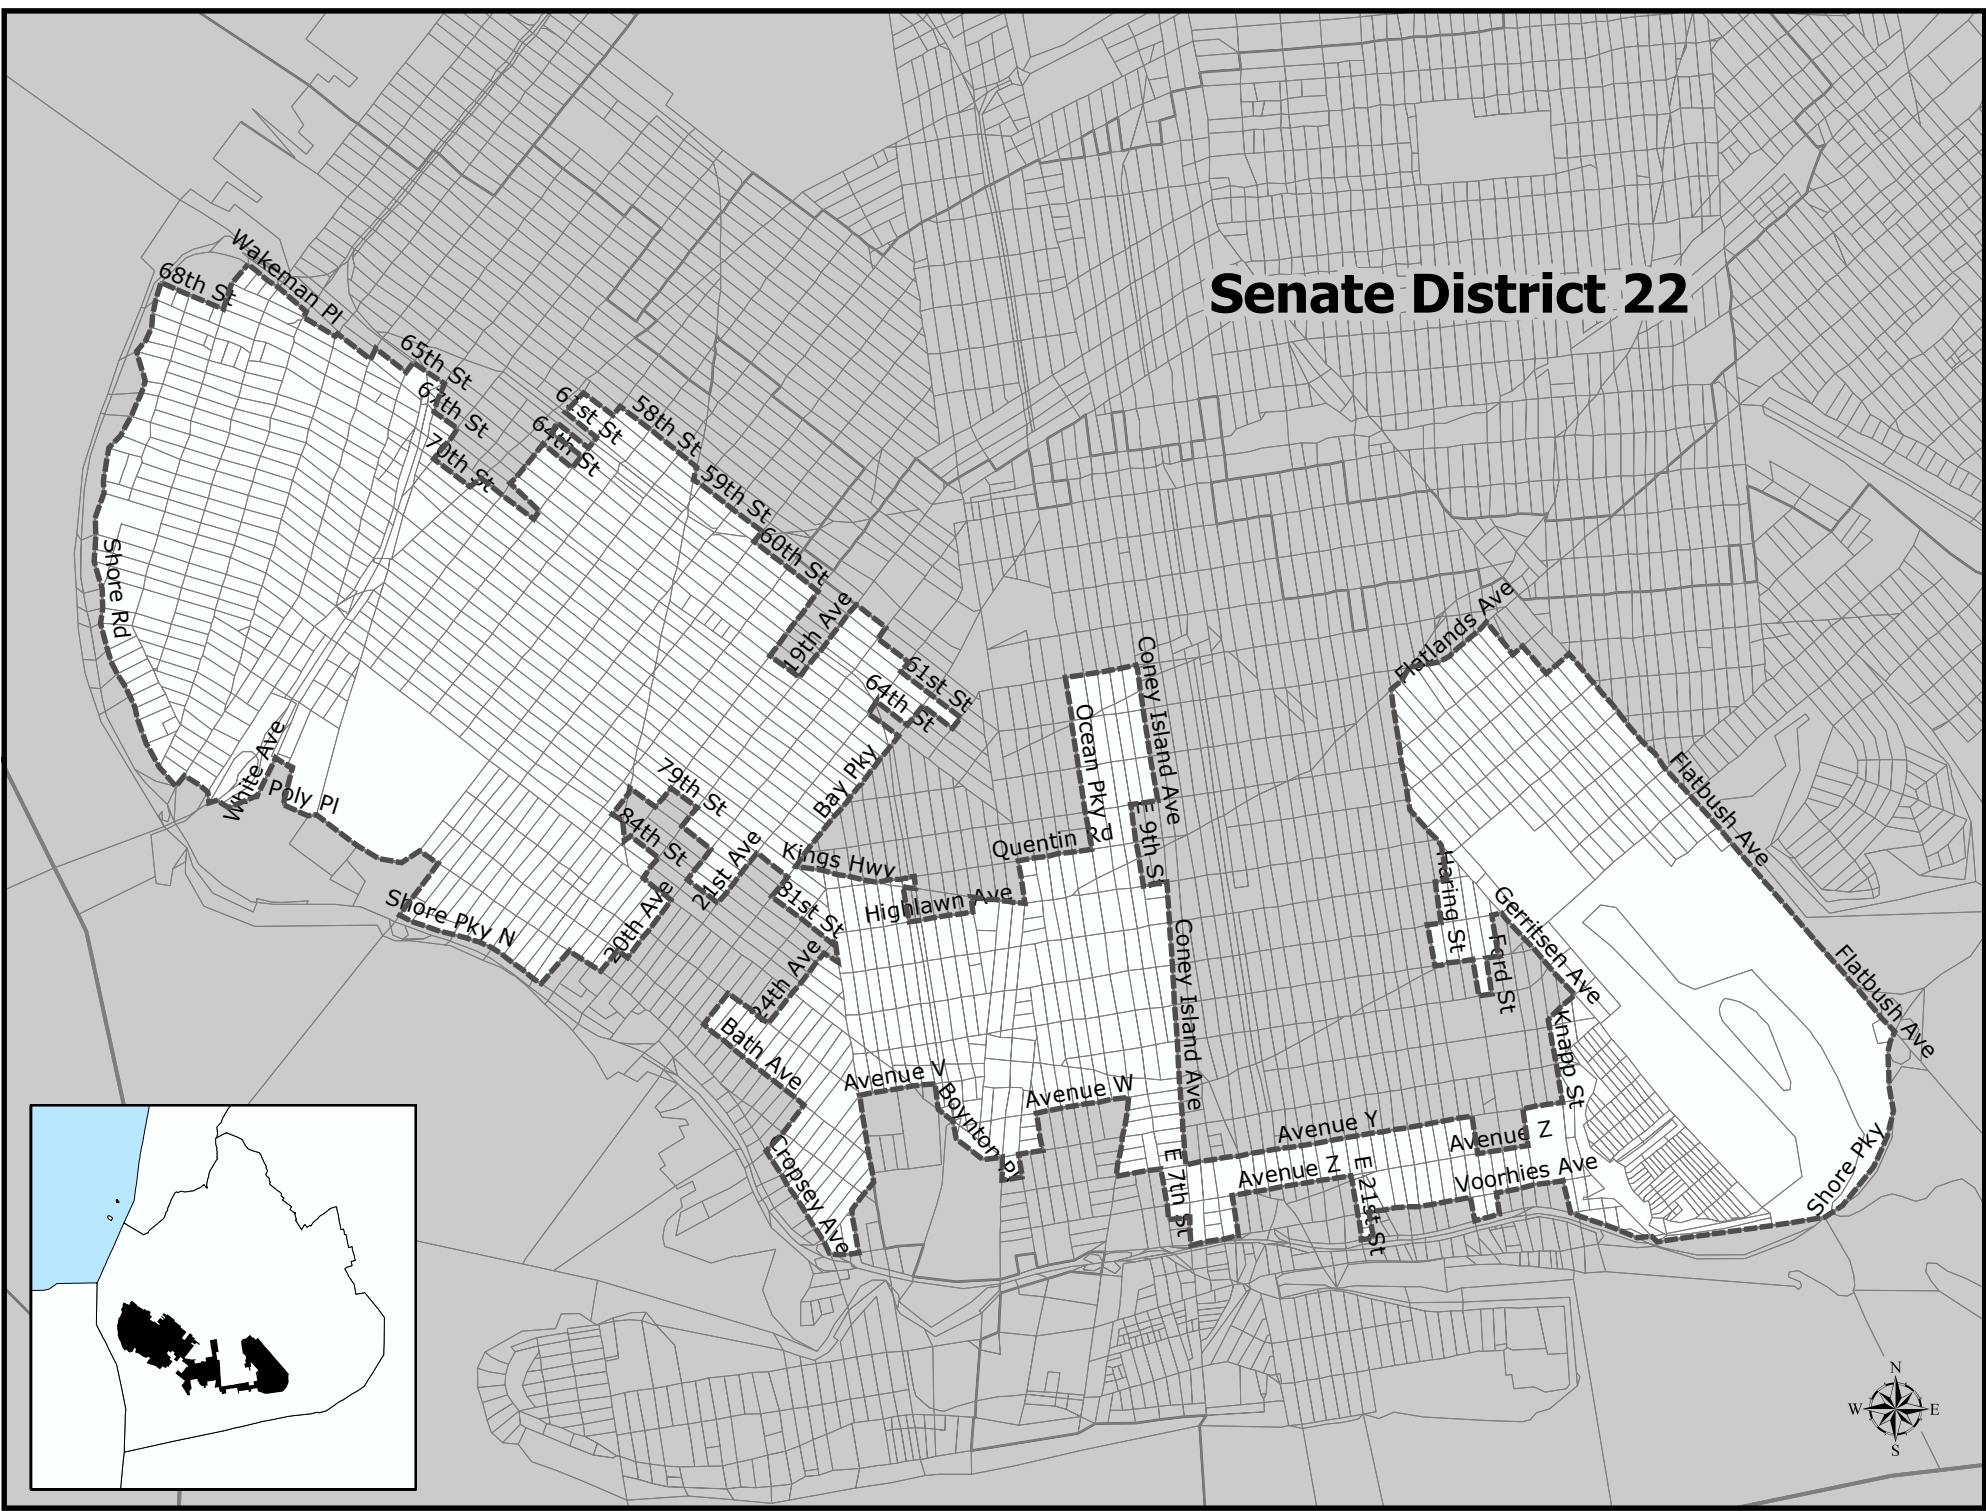

Senate District 22

Senate District 22

Total Population : 311,260
Deviation : 5,188
Dev. Percentage : 1.70

	NH White	NH Black	Hispanic	NH Amer Ind	NH Asian	NH Multi	NH Other
Total	220,905	1,854	26,519	234	50,869	10,175	704
Total %	70.97	0.60	8.52	0.08	16.34	3.27	0.23
Total18+	179,089	1,395	18,714	161	38,250	7,173	507
Total18%	73.01	0.57	7.63	0.07	15.59	2.92	0.21