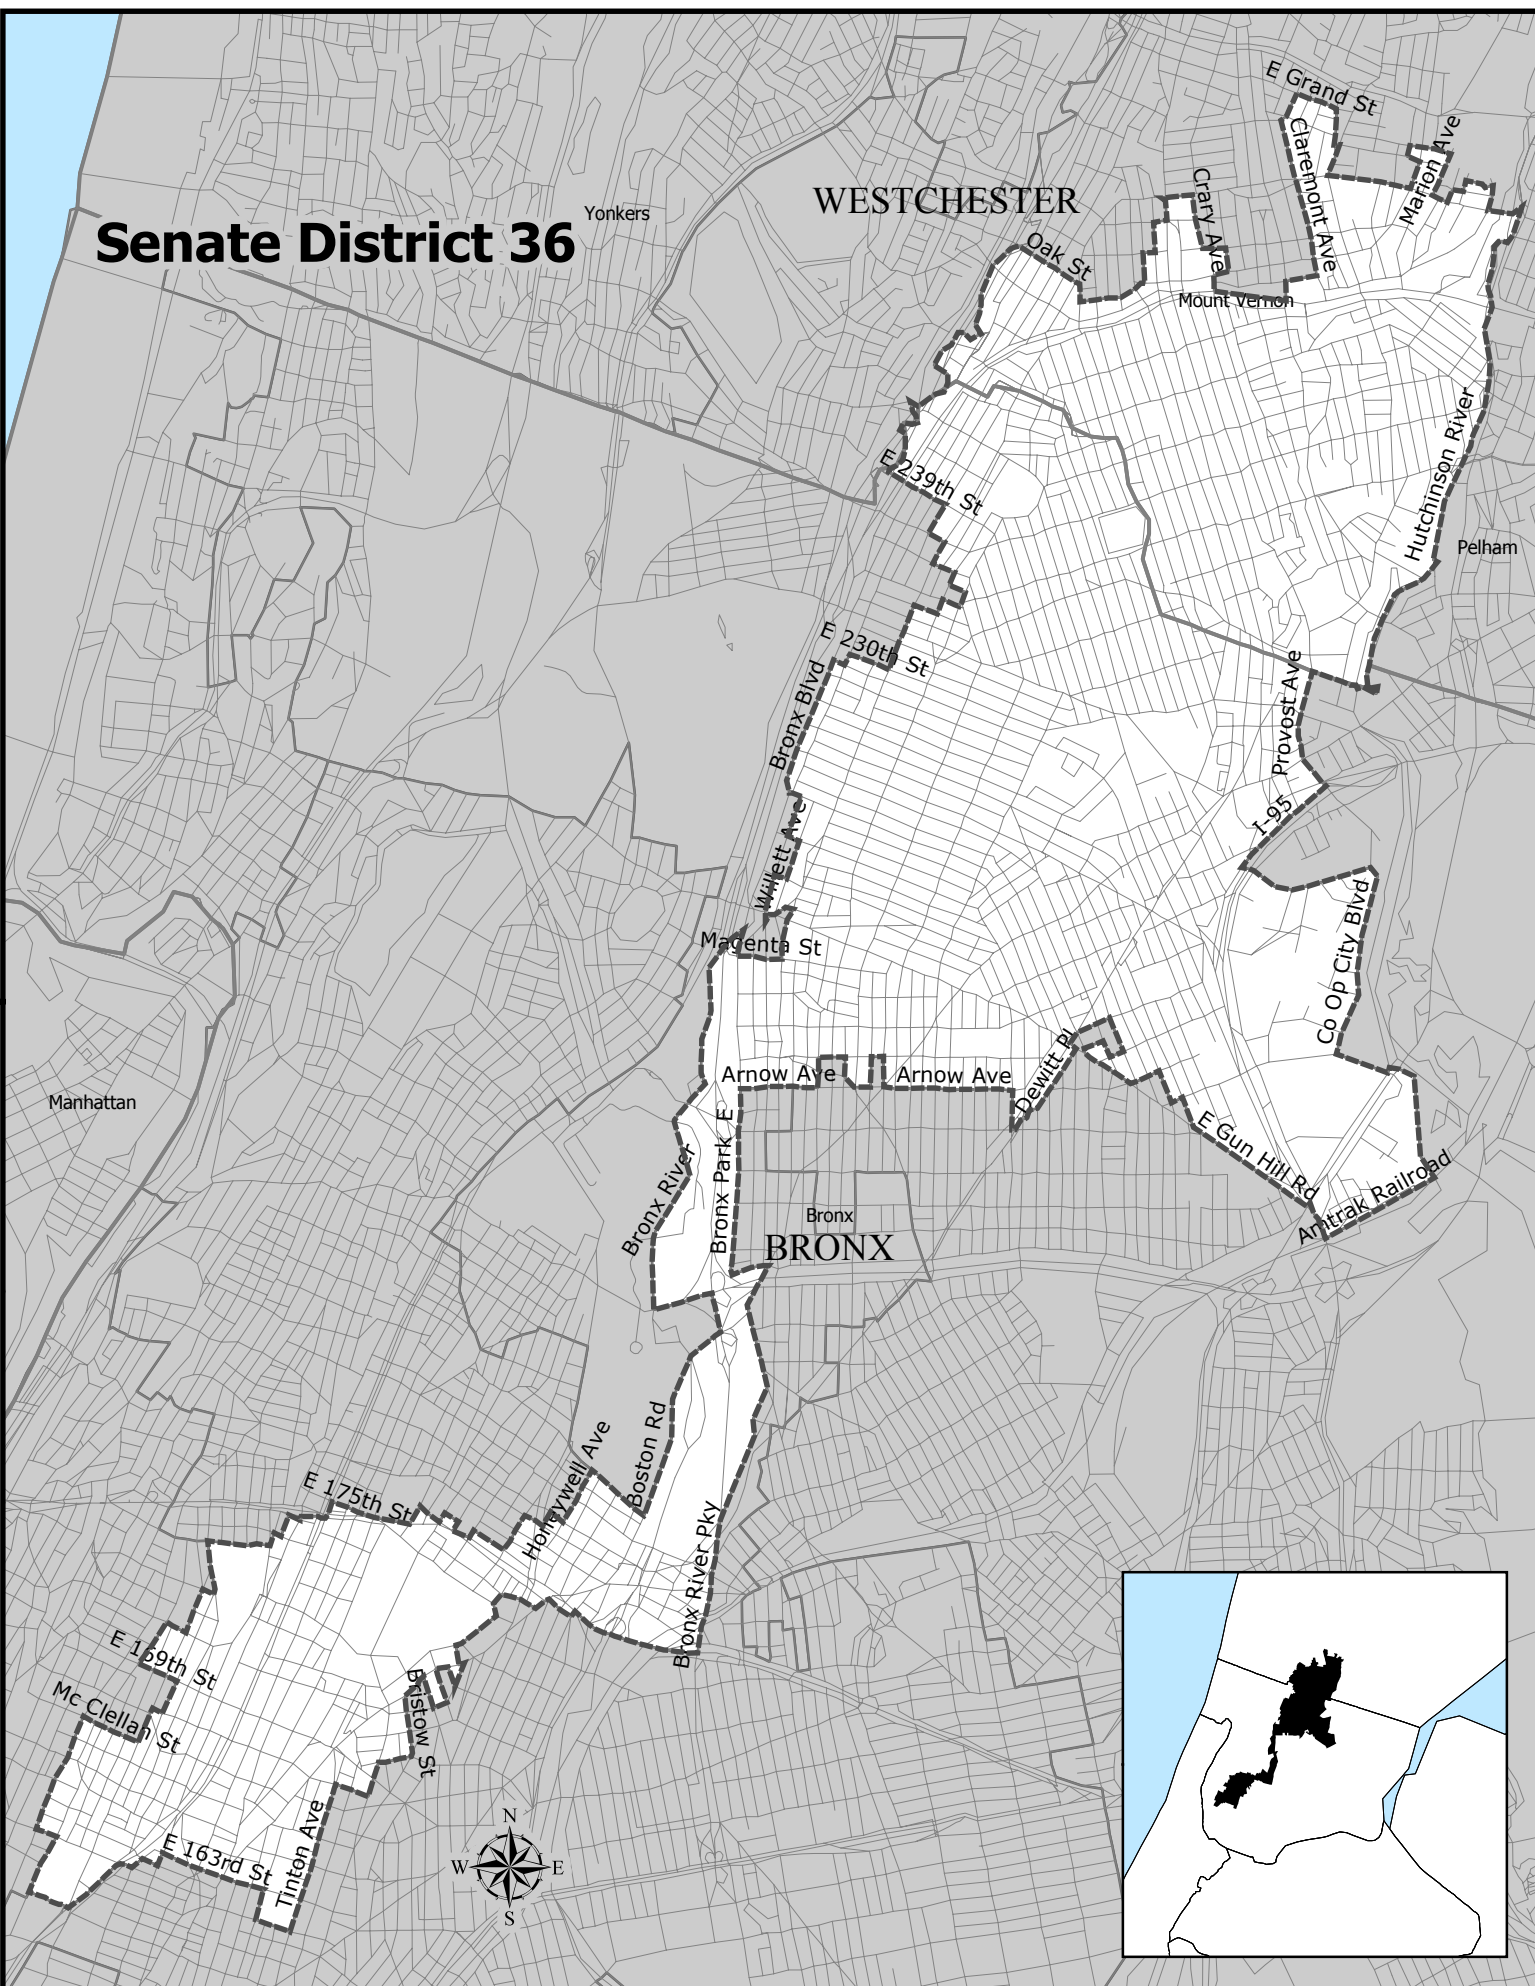

Senate District 36

Yonkers

WESTCHESTER

Manhattan

BRONX

Pelham

Senate District 36

Total Population : 311,259
Deviation : 5,187
Dev. Percentage : 1.69

	NH White	NH Black	Hispanic	NH Amer Ind	NH Asian	NH Multi	NH Other
Total	15,718	194,789	87,231	823	3,478	7,530	1,690
Total %	5.05	62.58	28.03	0.26	1.12	2.42	0.54
Total18+	14,208	138,168	56,516	554	2,593	5,623	1,229
Total18%	6.49	63.12	25.82	0.25	1.18	2.57	0.56