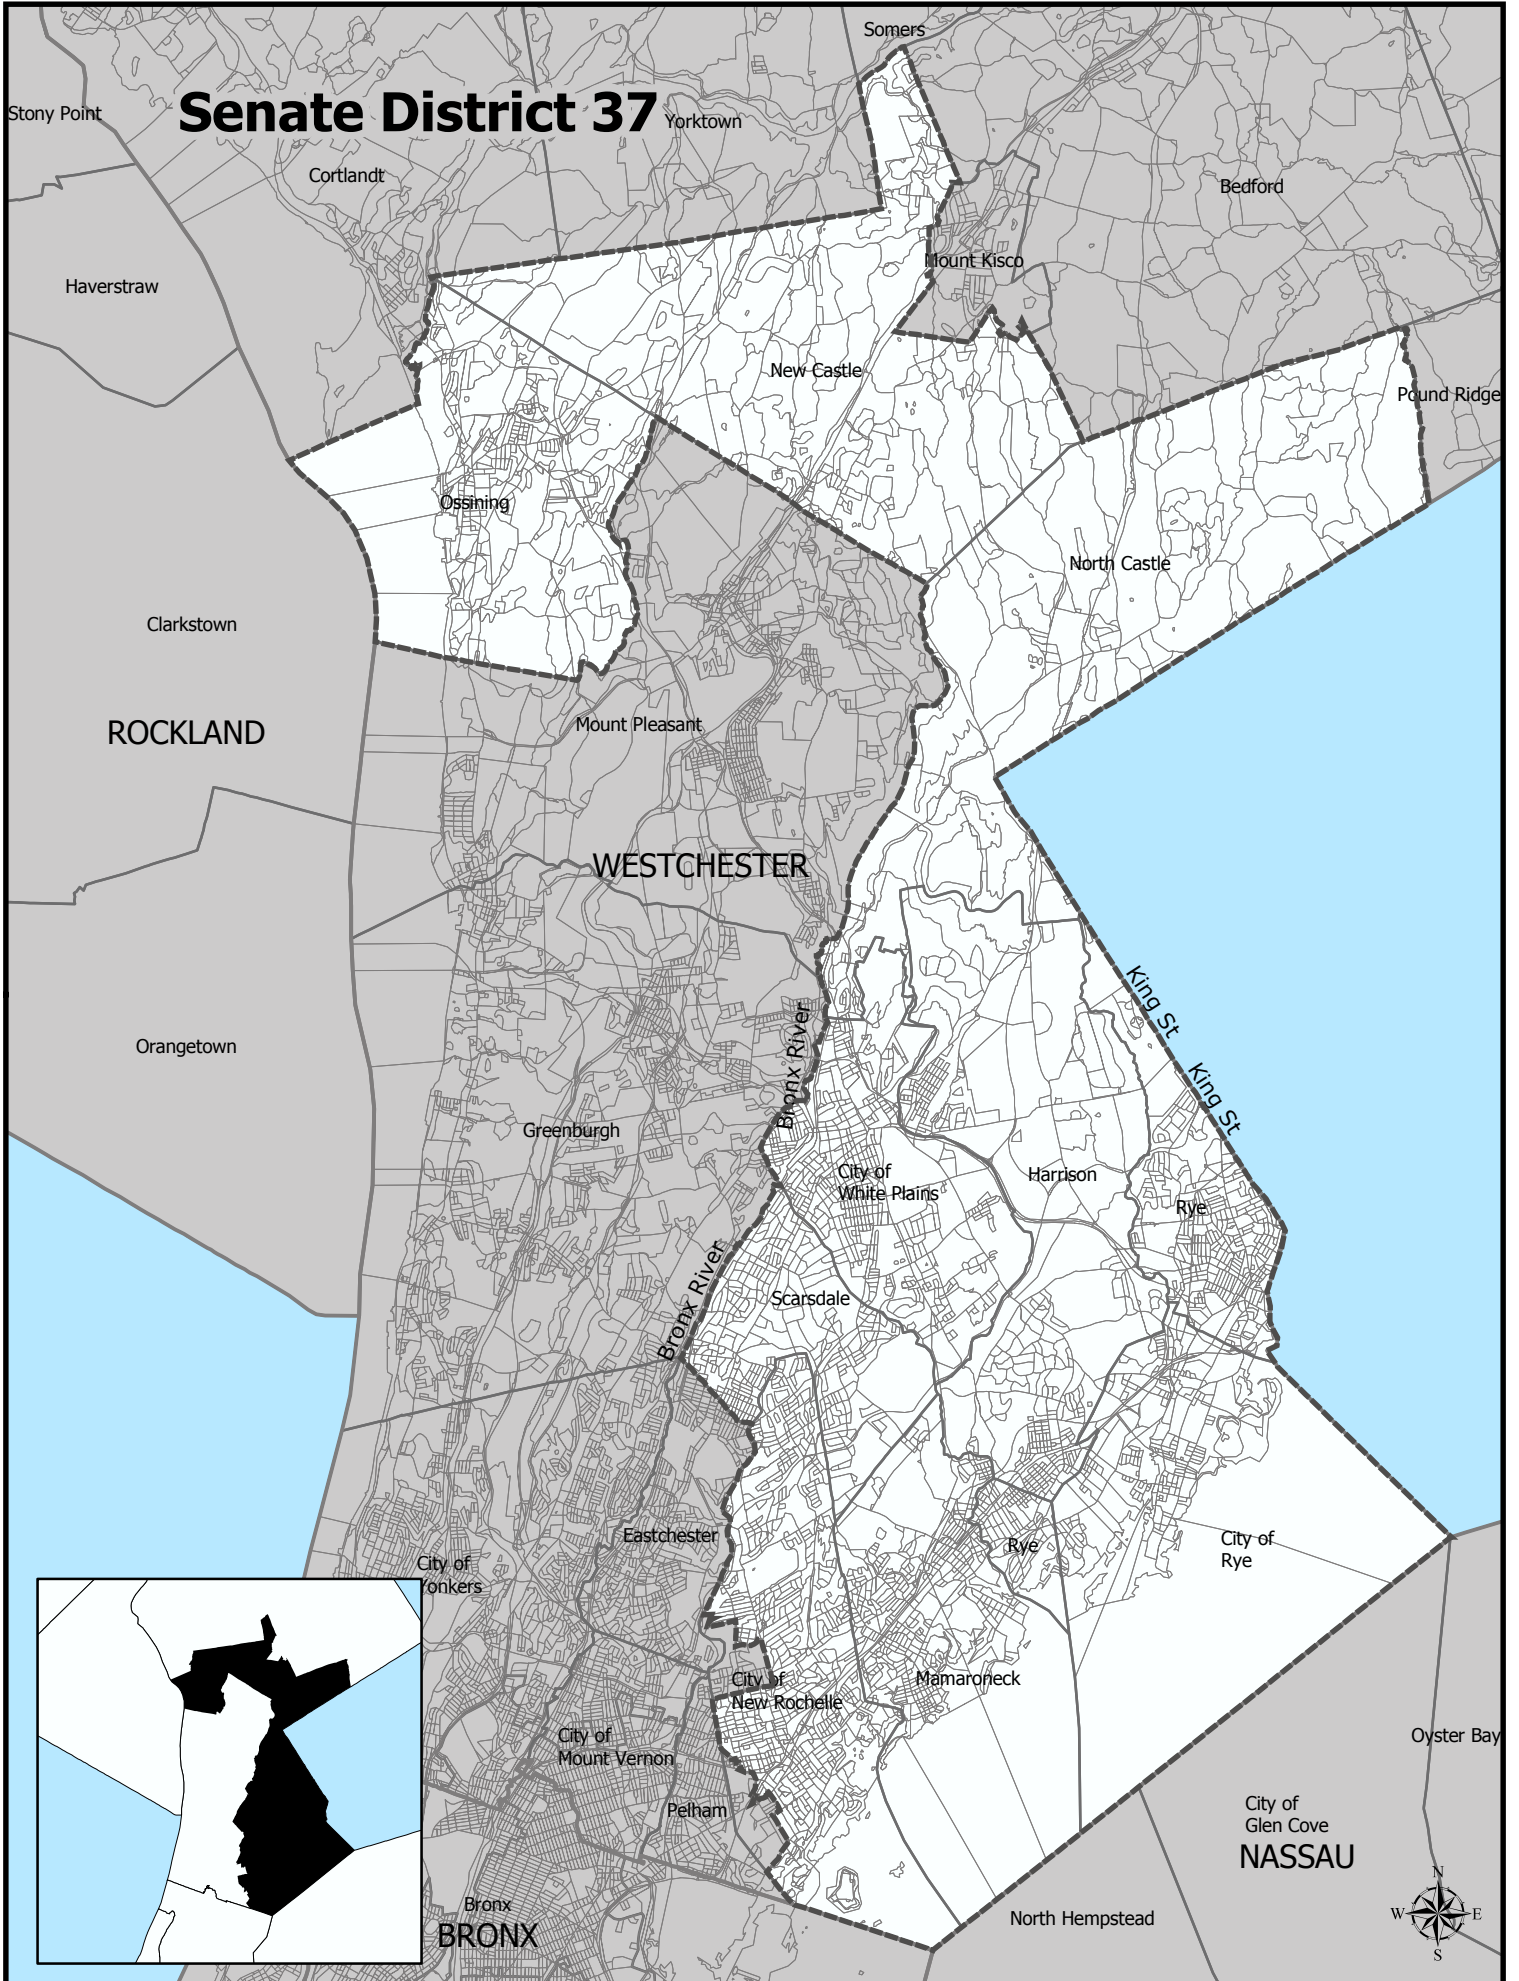

Senate District 37

Senate District 37

Total Population : 311,260
Deviation : 5,188
Dev. Percentage : 1.70

| | NH White | NH Black | Hispanic | NH Amer Ind | NH Asian | NH Multi | NH Other |
|----------|----------|----------|----------|-------------|----------|----------|----------|
| Total | 207,674 | 29,639 | 53,946 | 229 | 14,099 | 4,716 | 957 |
| Total % | 66.72 | 9.52 | 17.33 | 0.07 | 4.53 | 1.52 | 0.31 |
| Total18+ | 158,397 | 22,453 | 38,891 | 165 | 10,216 | 3,010 | 665 |
| Total18% | 67.75 | 9.60 | 16.63 | 0.07 | 4.37 | 1.29 | 0.28 |