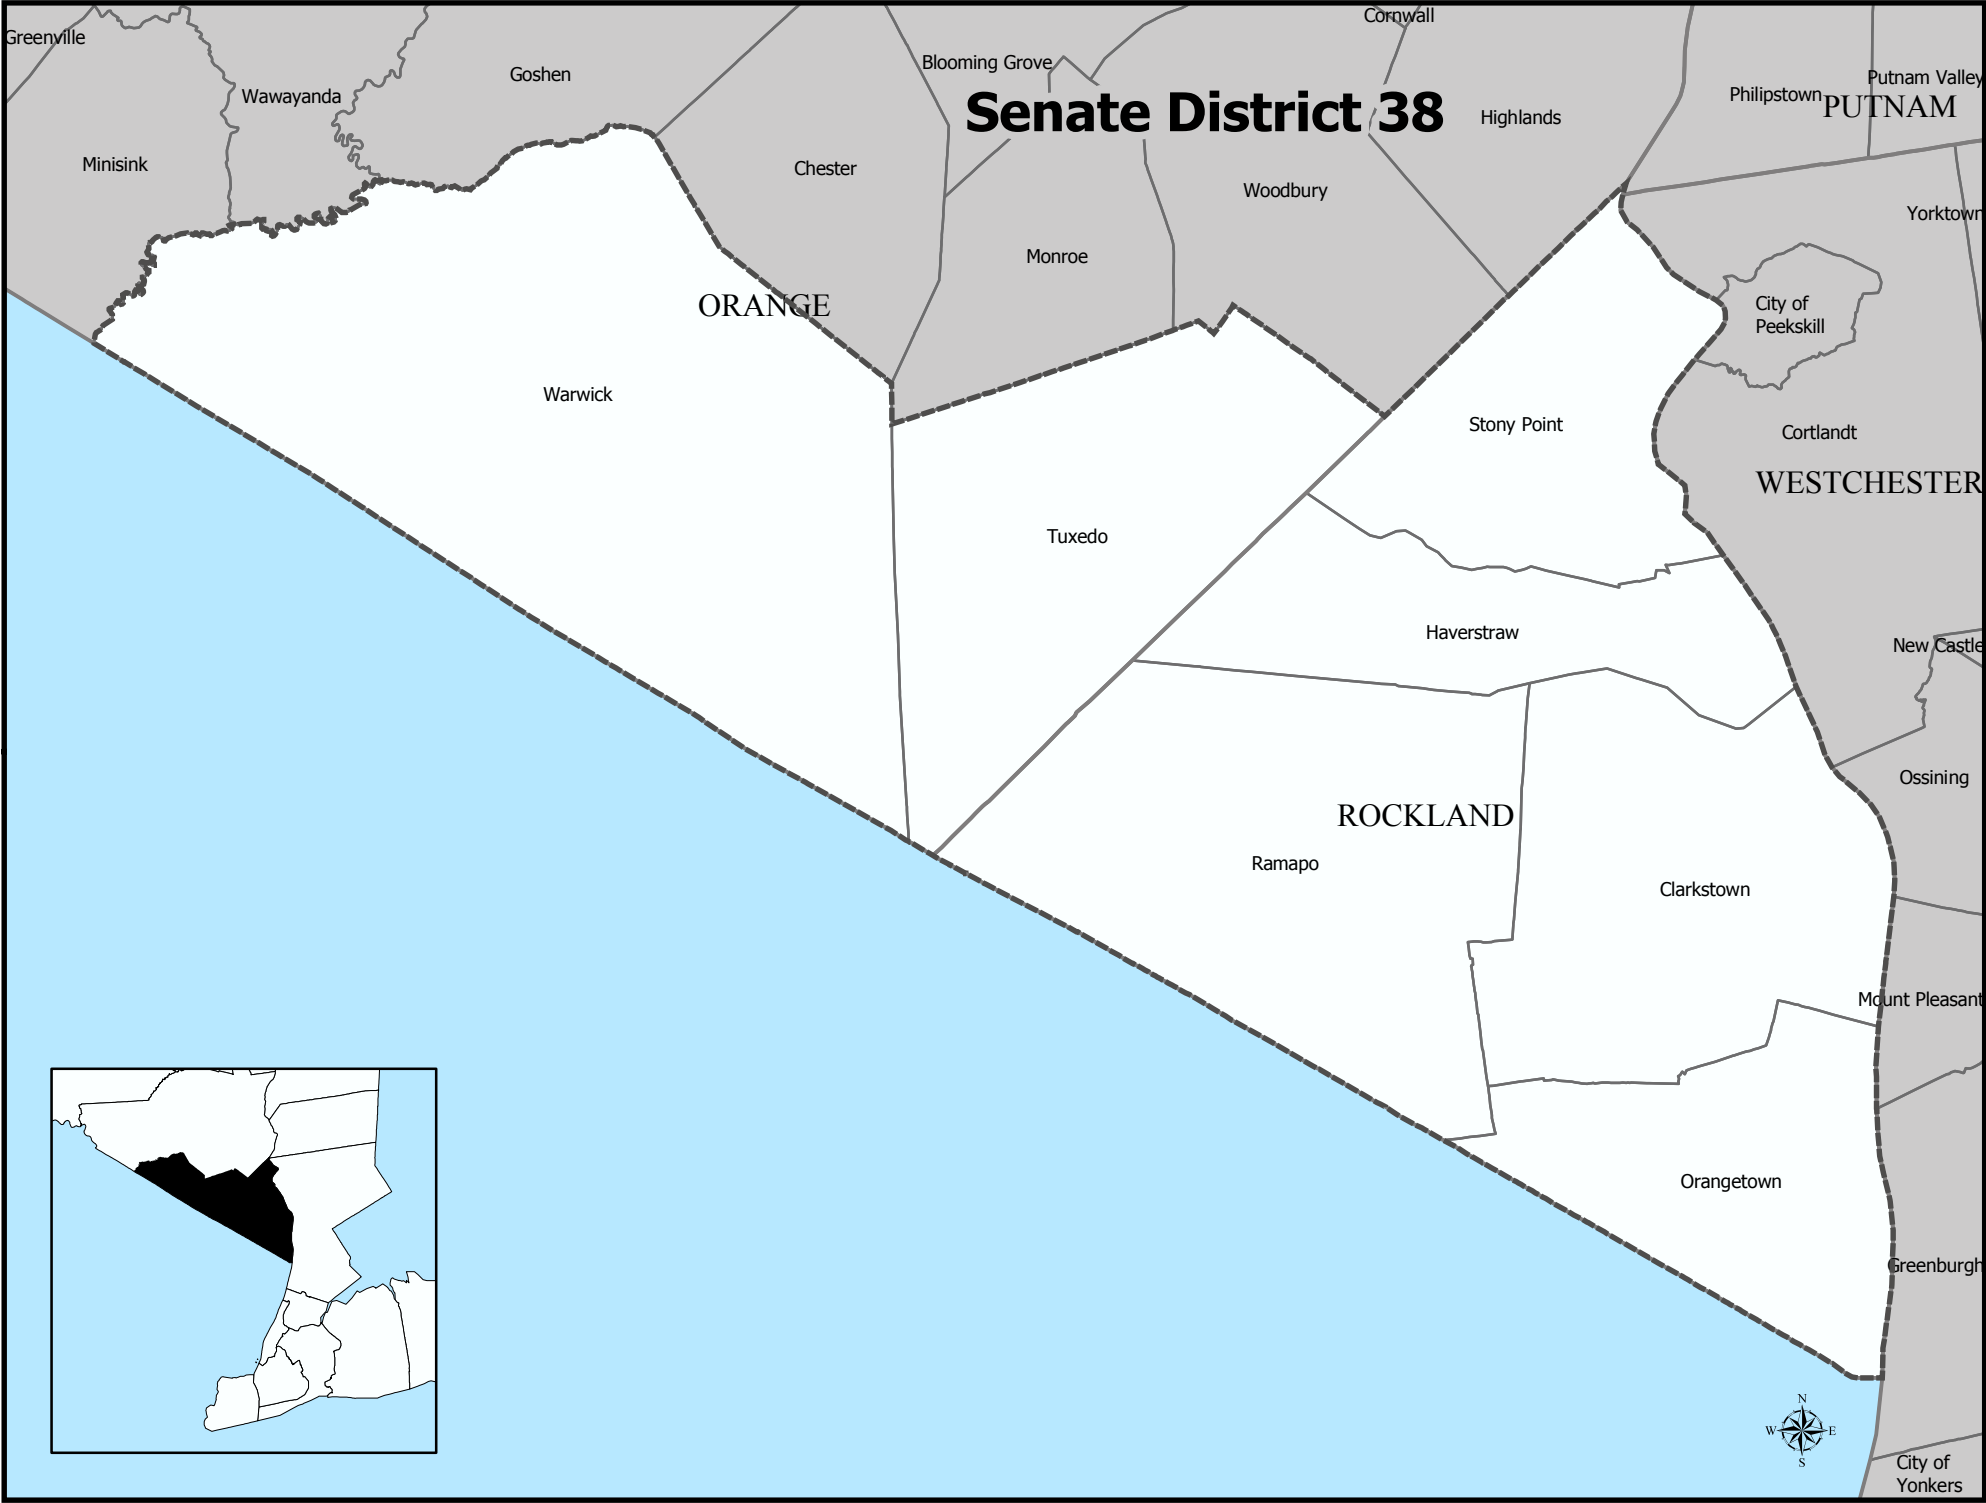

Senate District 38

Senate District 38

Total Population : 320,851
Deviation : 14,779
Dev. Percentage : 4.83

	NH White	NH Black	Hispanic	NH Amer Ind	NH Asian	NH Multi	NH Other
Total	235,471	31,412	31,315	571	16,069	5,343	670
Total %	73.39	9.79	9.76	0.18	5.01	1.67	0.21
Total18+	172,490	21,493	21,711	411	11,730	3,247	396
Total18%	74.52	9.29	9.38	0.18	5.07	1.40	0.17