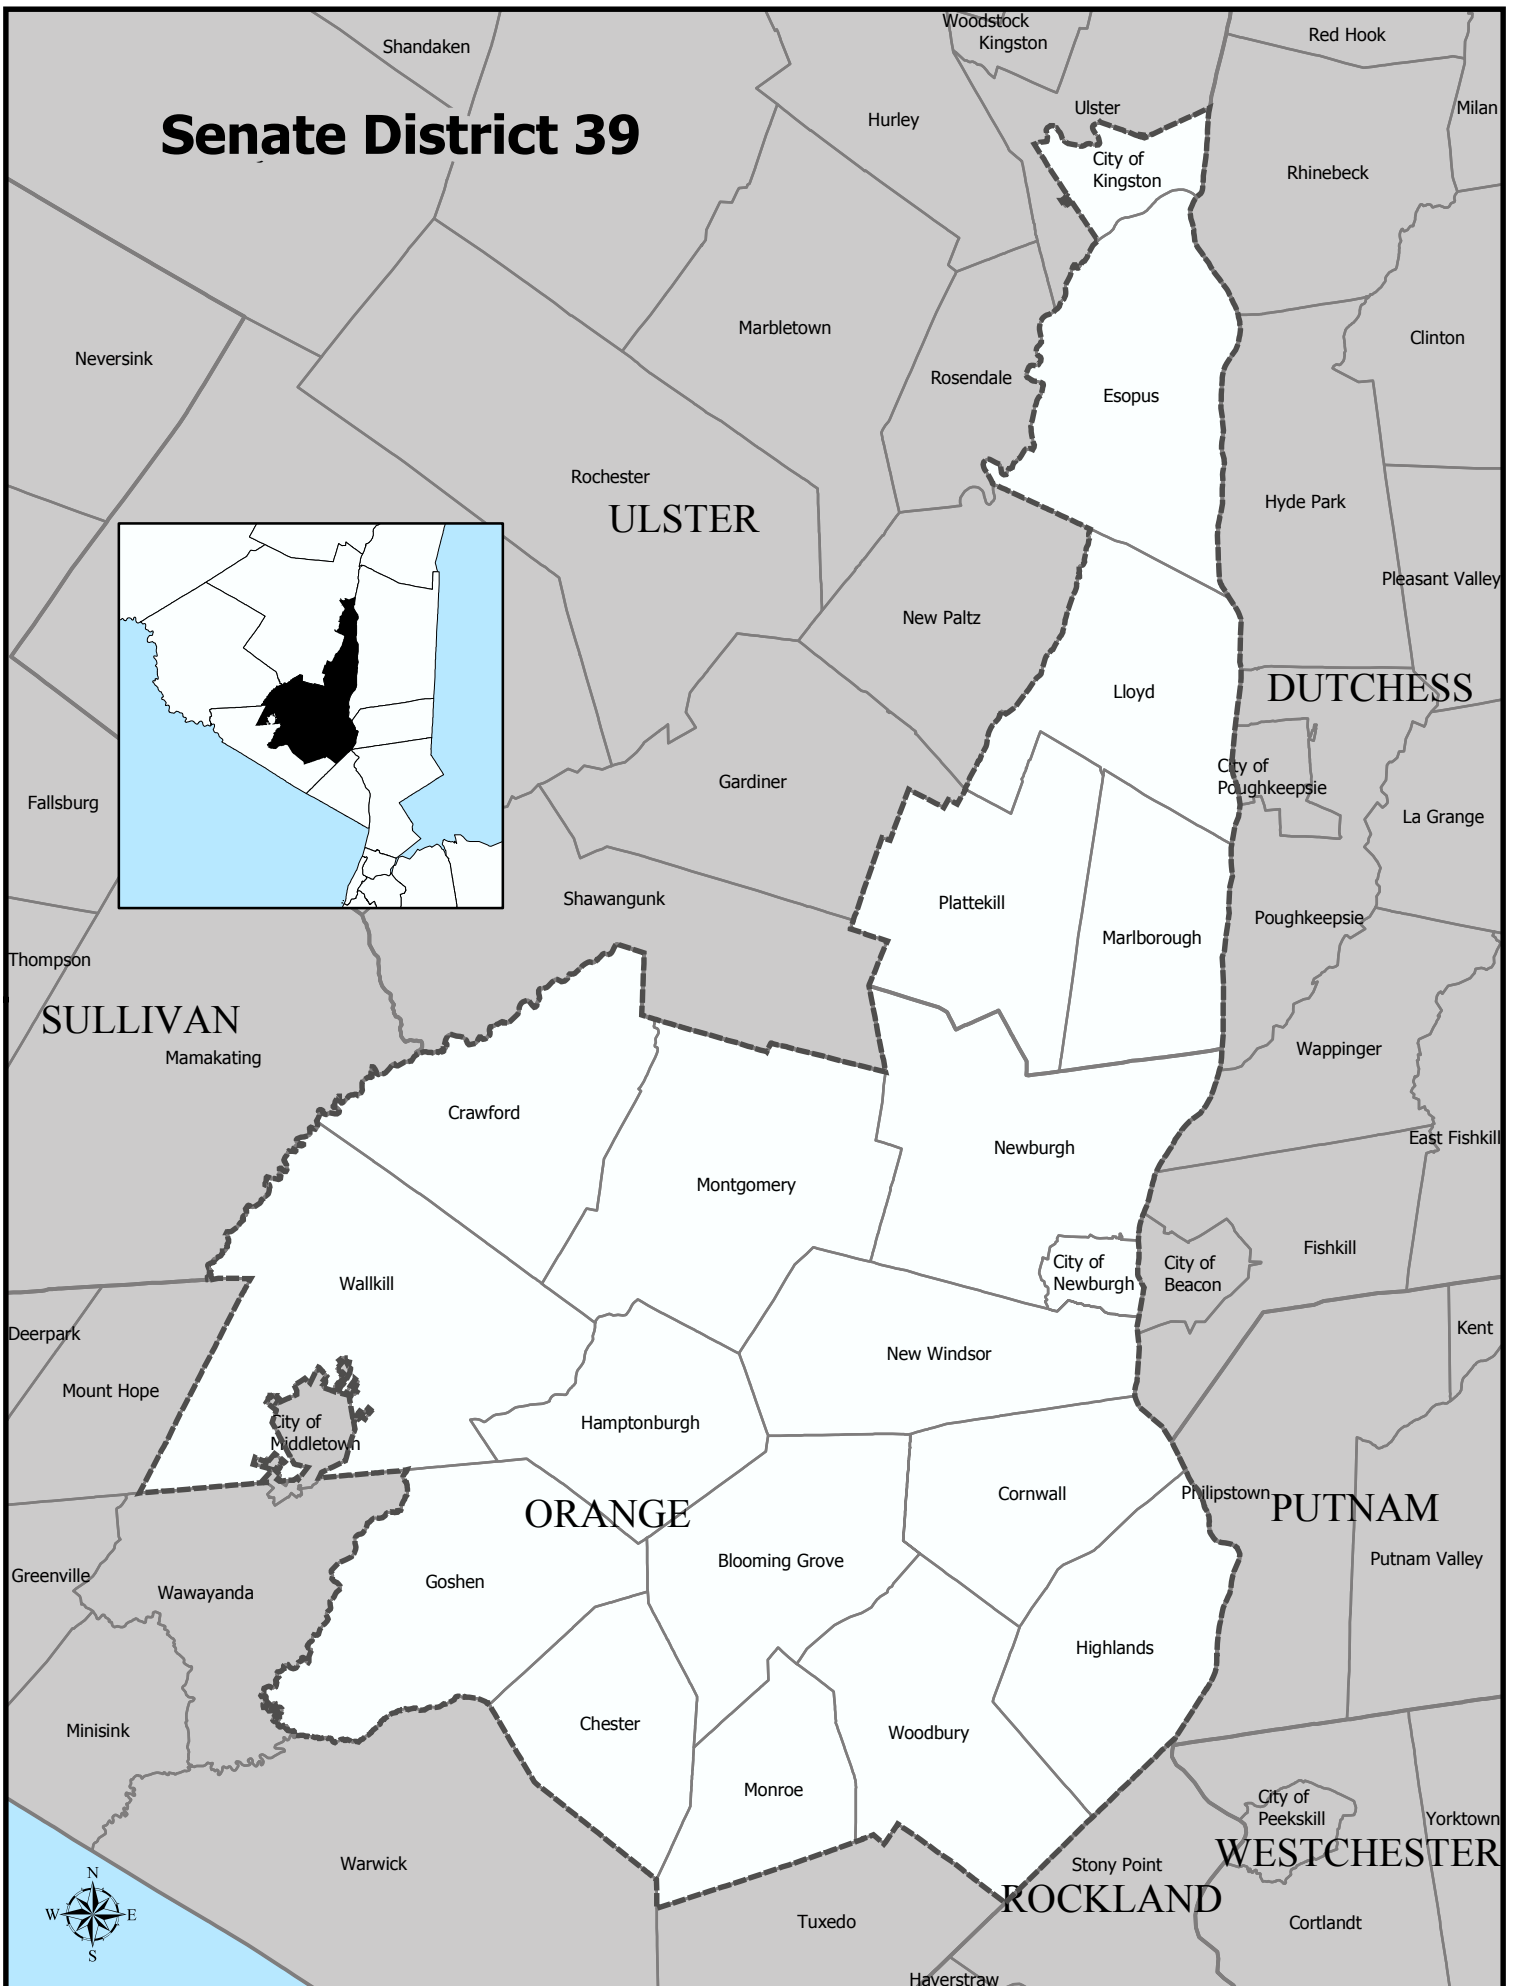

# Senate District 39

# Senate District 39

**Total Population :** 305,749  
**Deviation :** -323  
**Dev. Percentage :** -0.11

	NH White	NH Black	Hispanic	NH Amer Ind	NH Asian	NH Multi	NH Other
Total	239,352	23,443	32,706	648	4,558	4,550	492
Total %	78.28	7.67	10.70	0.21	1.49	1.49	0.16
Total18+	174,941	15,360	20,636	476	3,340	2,336	261
Total18%	80.49	7.07	9.49	0.22	1.54	1.07	0.12