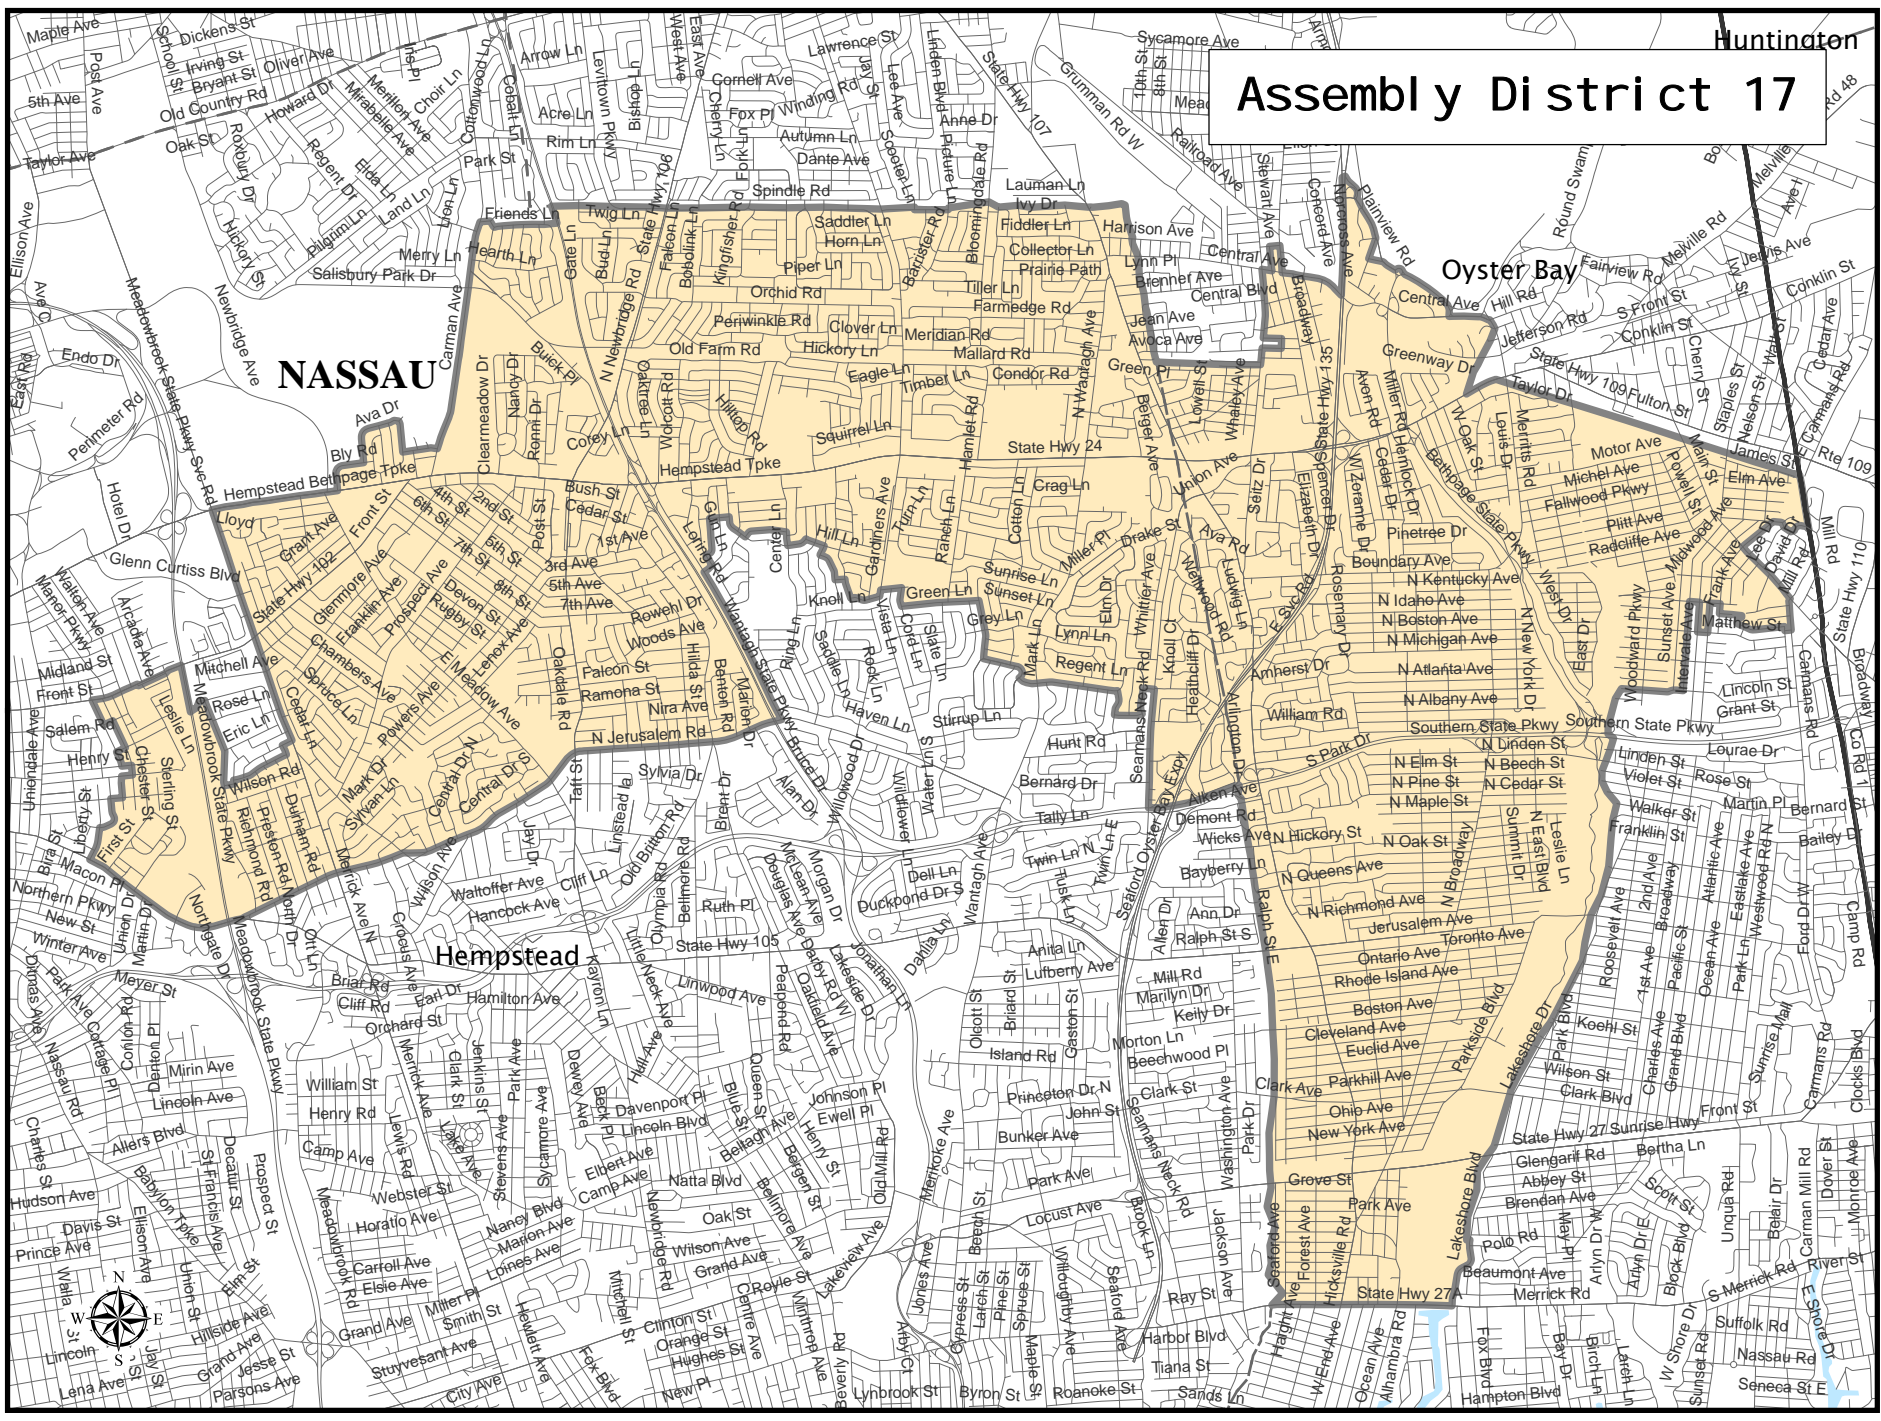

Assembly District 17

NASSAU

Oyster Bay

Hempstead

Assembly District 17

Adjusted Total Population : 128,931
Deviation : -158
Deviation Percentage : -0.12

	NH White	NH Black	Hispanic	NH Asian	NH Amlnd	NH Hwn	NH Multi	NH Other	Unknown
Total	102,007	3,295	13,608	8,322	103	14	1,302	280	0
% of Total	79.12	2.56	10.55	6.45	0.08	0.01	1.01	0.22	0.00
Total 18+	80,825	2,677	9,465	6,220	65	11	746	182	0
% of 18+	80.67	2.67	9.45	6.21	0.06	0.01	0.74	0.18	0.00