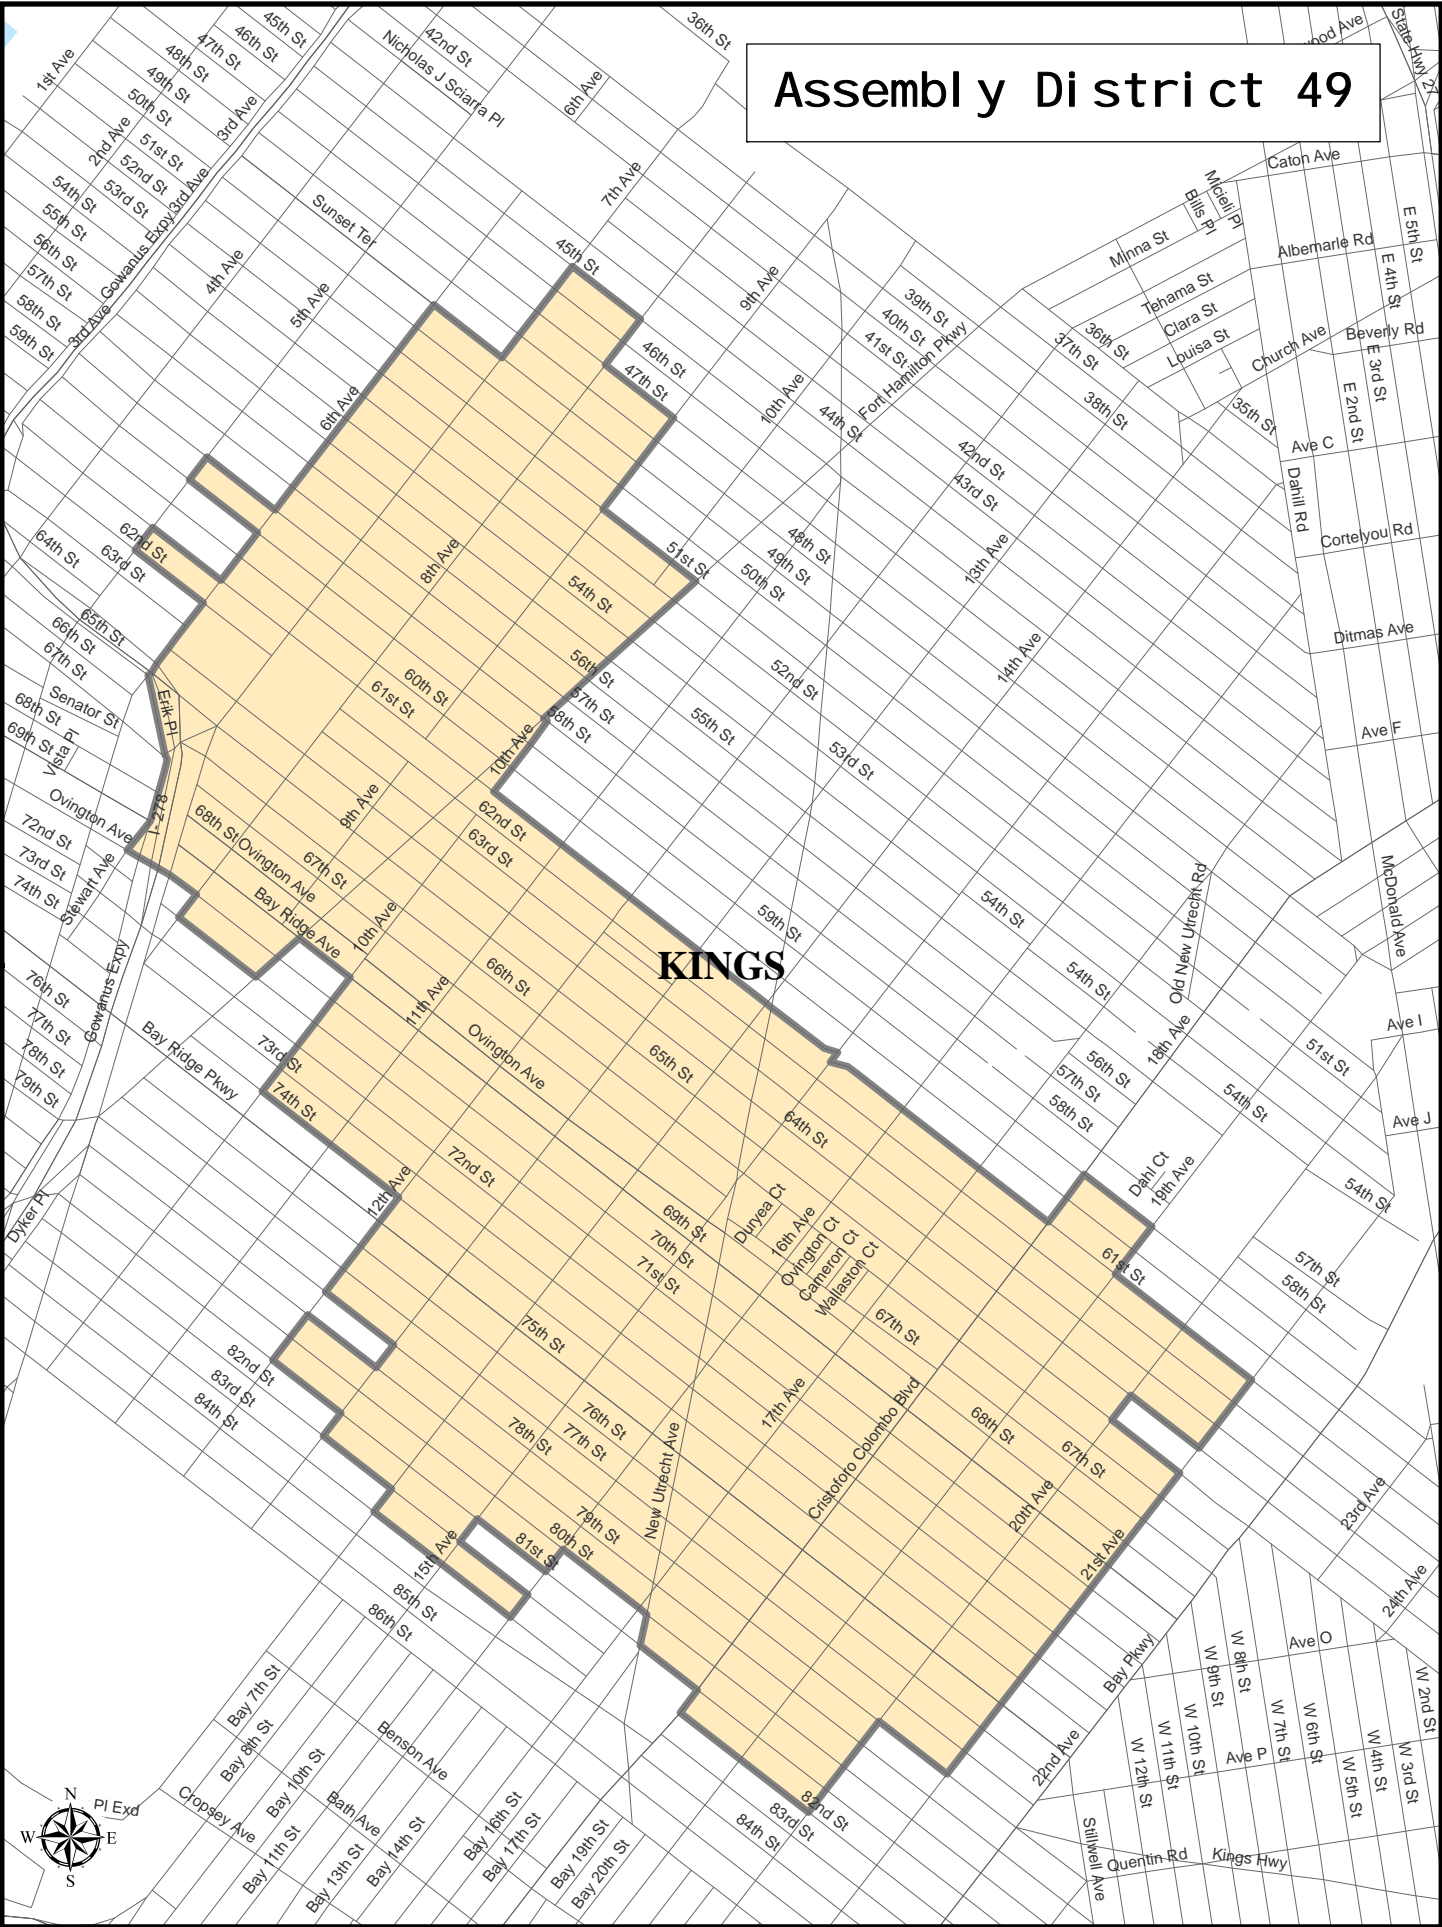

Assembly District 49

KINGS

Assembly District 49

Adjusted Total Population : 124,240
Deviation : -4,849
Deviation Percentage : -3.76

	NH White	NH Black	Hispanic	NH Asian	NH Amlnd	NH Hwn	NH Multi	NH Other	Unknown
Total	41,602	749	17,101	63,128	112	27	1,280	240	1
% of Total	33.49	0.60	13.76	50.81	0.09	0.02	1.03	0.19	0.00
Total 18+	34,558	618	12,546	47,955	76	21	864	154	1
% of 18+	35.70	0.64	12.96	49.54	0.08	0.02	0.89	0.16	0.00

Department Of Justice									
	NH White	NH Black	Hispanic	NH Asian	NH Amlnd	NH Hwn	NH Multi	NH Other	Unknown
Total	41,602	860	17,101	63,796	161	61	337	321	1
% of Total	33.49	0.69	13.76	51.35	0.13	0.05	0.27	0.26	0.00
Total 18+	34,558	684	12,546	48,357	115	51	254	227	1
% of 18+	35.70	0.71	12.96	49.96	0.12	0.05	0.26	0.23	0.00