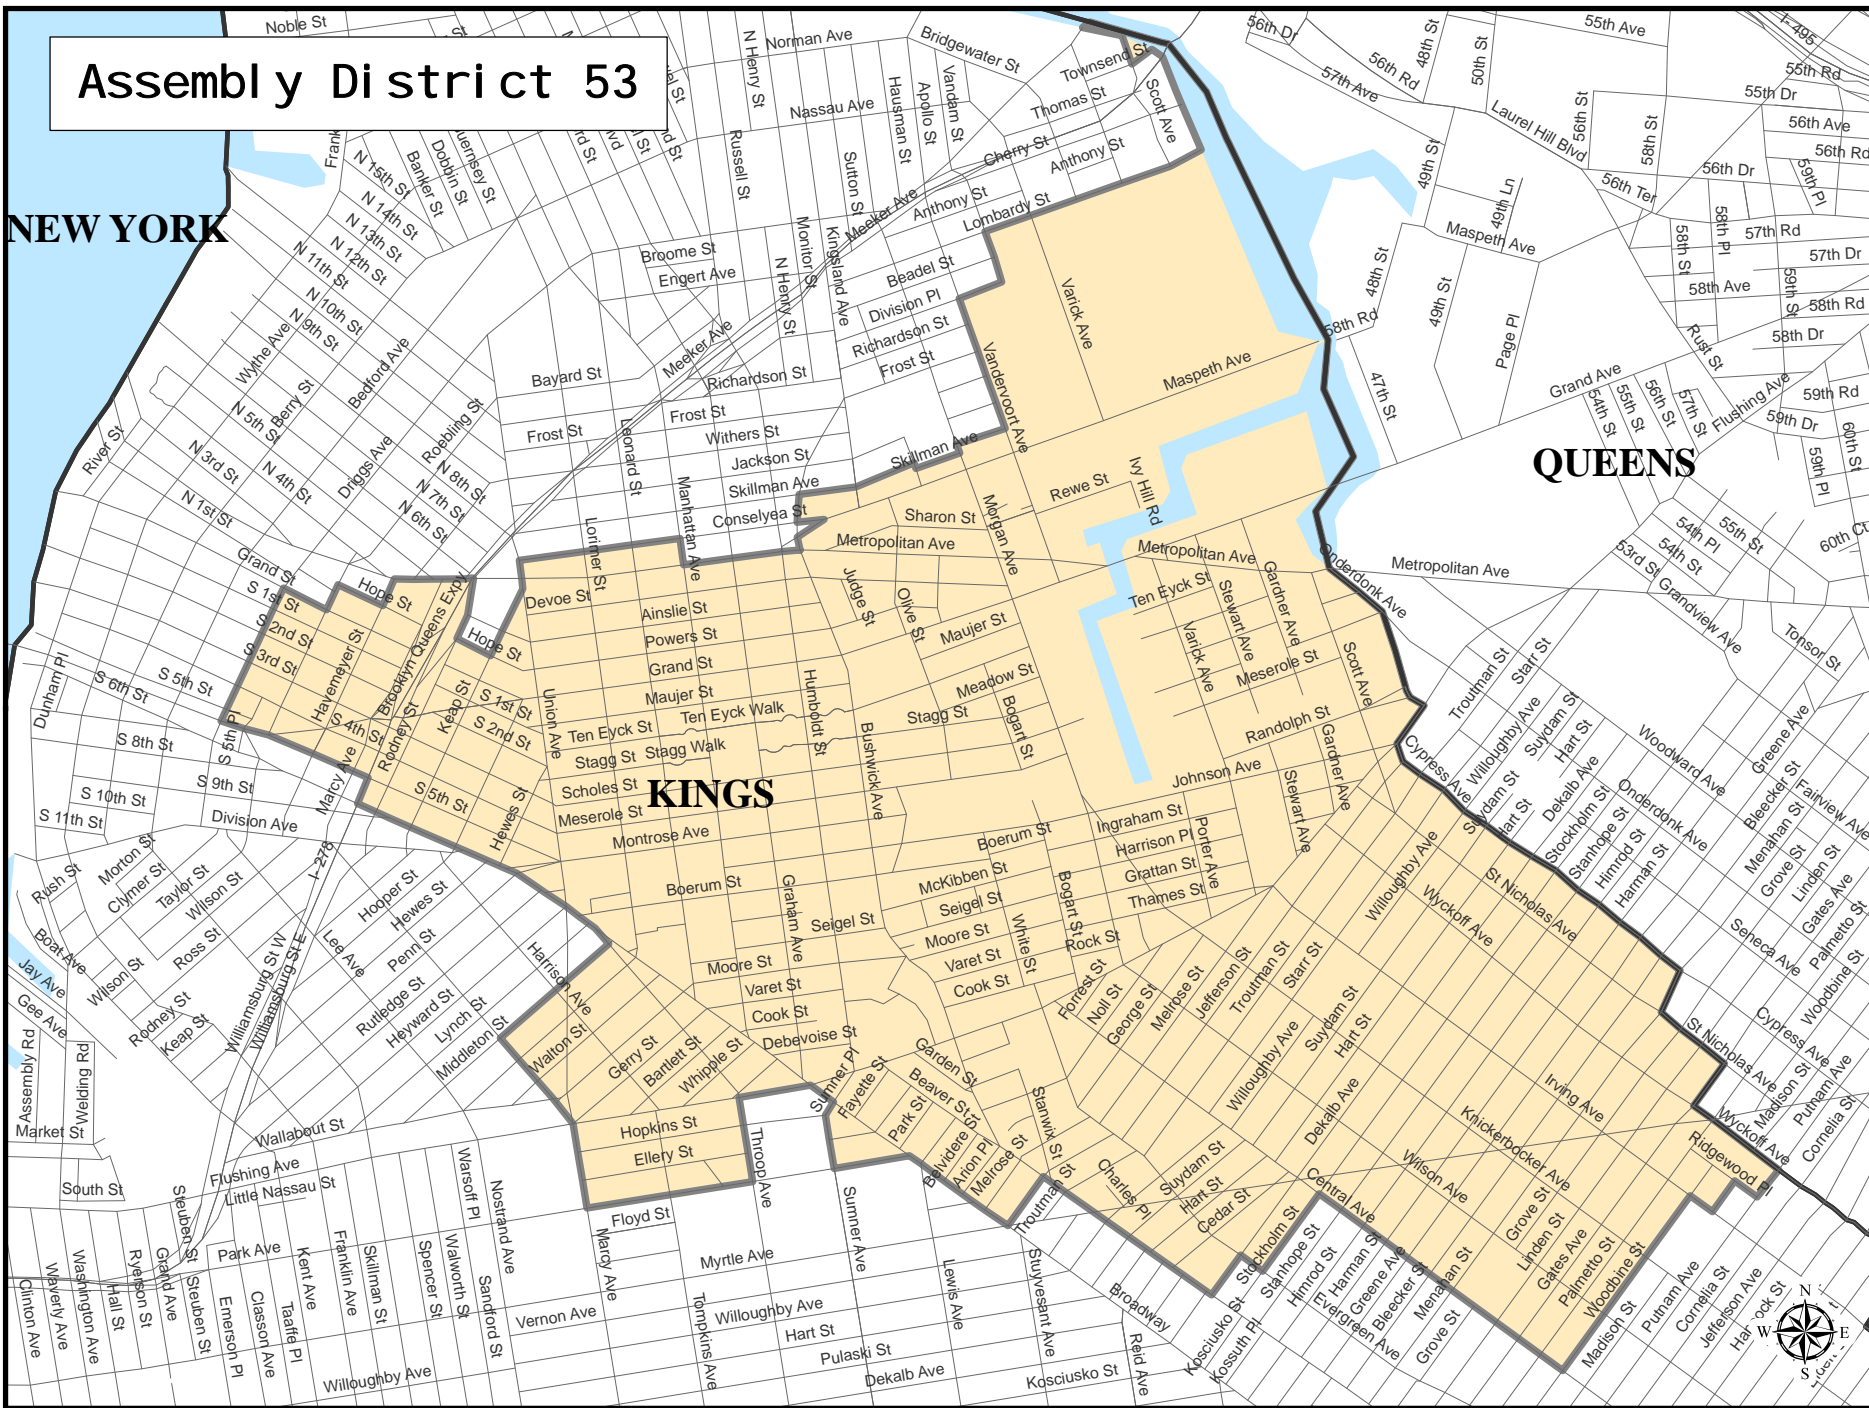

# Assembly District 53

NEW YORK

QUEENS

KINGS

**Assembly District 53**

**Adjusted Total Population :** 124,234  
**Deviation :** -4,855  
**Deviation Percentage :** -3.76

	NH White	NH Black	Hispanic	NH Asian	NH Amlnd	NH Hwn	NH Multi	NH Other	Unknown
<b>Total</b>	28,322	10,596	74,353	8,721	198	29	1,431	583	1
<b>% of Total</b>	22.80	8.53	59.85	7.02	0.16	0.02	1.15	0.47	0.00
<b>Total 18+</b>	24,649	8,040	54,905	7,425	149	27	1,181	426	1
<b>% of 18+</b>	25.46	8.31	56.72	7.67	0.15	0.03	1.22	0.44	0.00

<b>Department Of Justice</b>									
	NH White	NH Black	Hispanic	NH Asian	NH Amlnd	NH Hwn	NH Multi	NH Other	Unknown
<b>Total</b>	28,322	10,821	74,353	9,196	288	61	531	661	1
<b>% of Total</b>	22.80	8.71	59.85	7.40	0.23	0.05	0.43	0.53	0.00
<b>Total 18+</b>	24,649	8,213	54,905	7,850	235	58	418	474	1
<b>% of 18+</b>	25.46	8.48	56.72	8.11	0.24	0.06	0.43	0.49	0.00