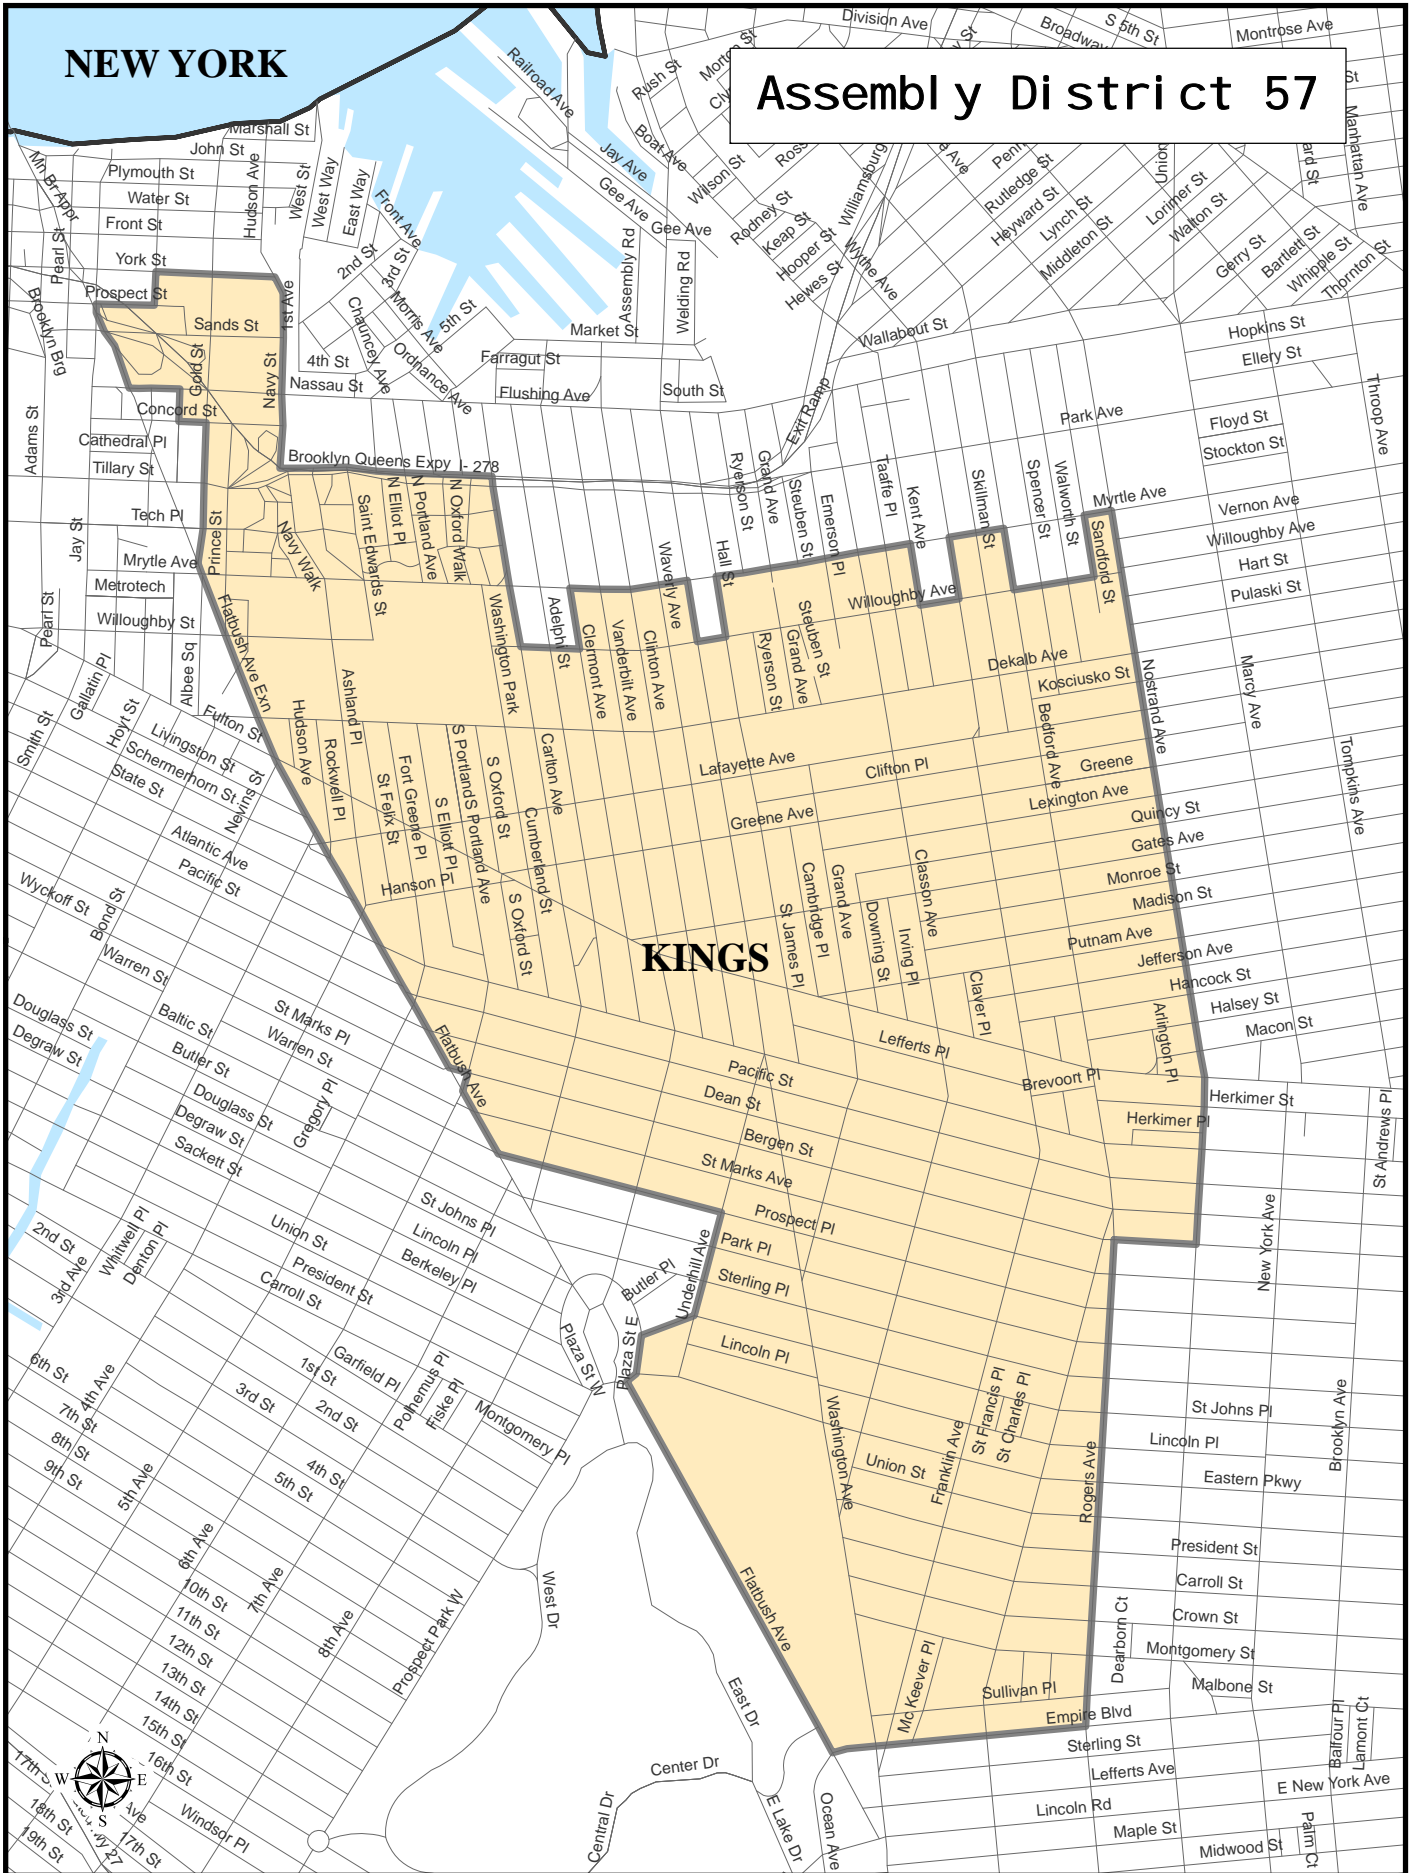

NEW YORK

Assembly District 57

KINGS

Assembly District 57

Adjusted Total Population : 124,233
Deviation : -4,856
Deviation Percentage : -3.76

	NH White	NH Black	Hispanic	NH Asian	NH Amlnd	NH Hwn	NH Multi	NH Other	Unknown
Total	31,228	64,210	17,546	6,881	278	53	3,539	490	8
% of Total	25.14	51.69	14.12	5.54	0.22	0.04	2.85	0.39	0.01
Total 18+	27,482	51,660	13,434	5,957	233	45	2,551	372	8
% of 18+	27.01	50.78	13.20	5.86	0.23	0.04	2.51	0.37	0.01

Department Of Justice									
	NH White	NH Black	Hispanic	NH Asian	NH Amlnd	NH Hwn	NH Multi	NH Other	Unknown
Total	31,228	65,214	17,546	7,776	362	79	1,480	540	8
% of Total	25.14	52.49	14.12	6.26	0.29	0.06	1.19	0.43	0.01
Total 18+	27,482	52,303	13,434	6,567	309	69	1,160	410	8
% of 18+	27.01	51.41	13.20	6.45	0.30	0.07	1.14	0.40	0.01