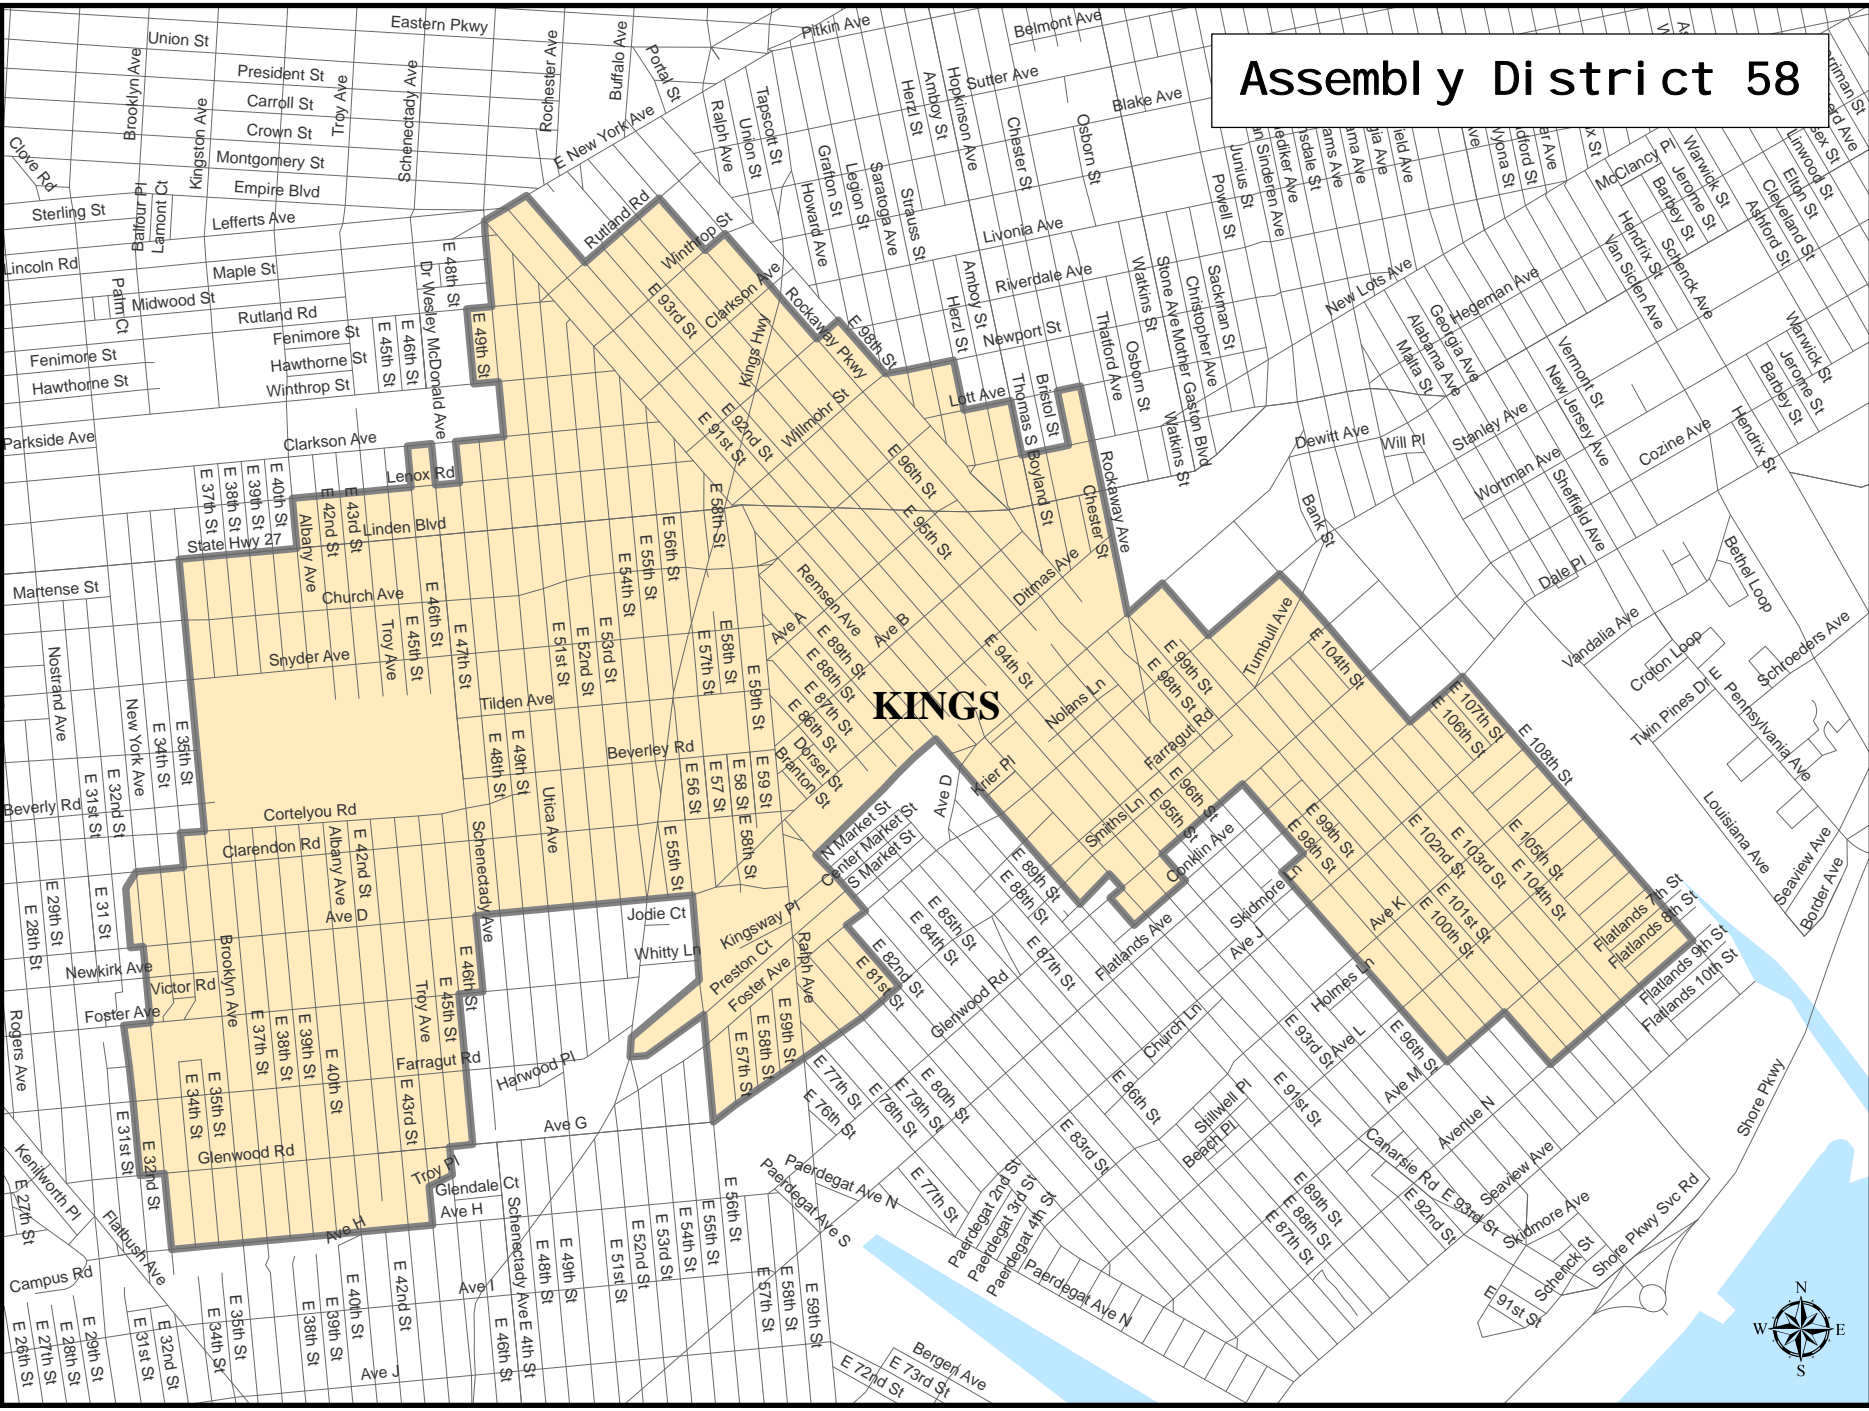

Assembly District 58

KINGS

Assembly District 58

Adjusted Total Population : 124,246
Deviation : -4,843
Deviation Percentage : -3.75

	NH White	NH Black	Hispanic	NH Asian	NH Amlnd	NH Hwn	NH Multi	NH Other	Unknown
Total	2,834	109,623	7,638	1,571	309	36	1,781	454	0
% of Total	2.28	88.23	6.15	1.26	0.25	0.03	1.43	0.37	0.00
Total 18+	2,508	84,749	5,724	1,338	240	29	1,425	346	0
% of 18+	2.60	87.95	5.94	1.39	0.25	0.03	1.48	0.36	0.00

Department Of Justice									
	NH White	NH Black	Hispanic	NH Asian	NH Amlnd	NH Hwn	NH Multi	NH Other	Unknown
Total	2,834	109,900	7,638	1,637	320	37	1,414	466	0
% of Total	2.28	88.45	6.15	1.32	0.26	0.03	1.14	0.38	0.00
Total 18+	2,508	84,938	5,724	1,385	248	30	1,168	358	0
% of 18+	2.60	88.15	5.94	1.44	0.26	0.03	1.21	0.37	0.00