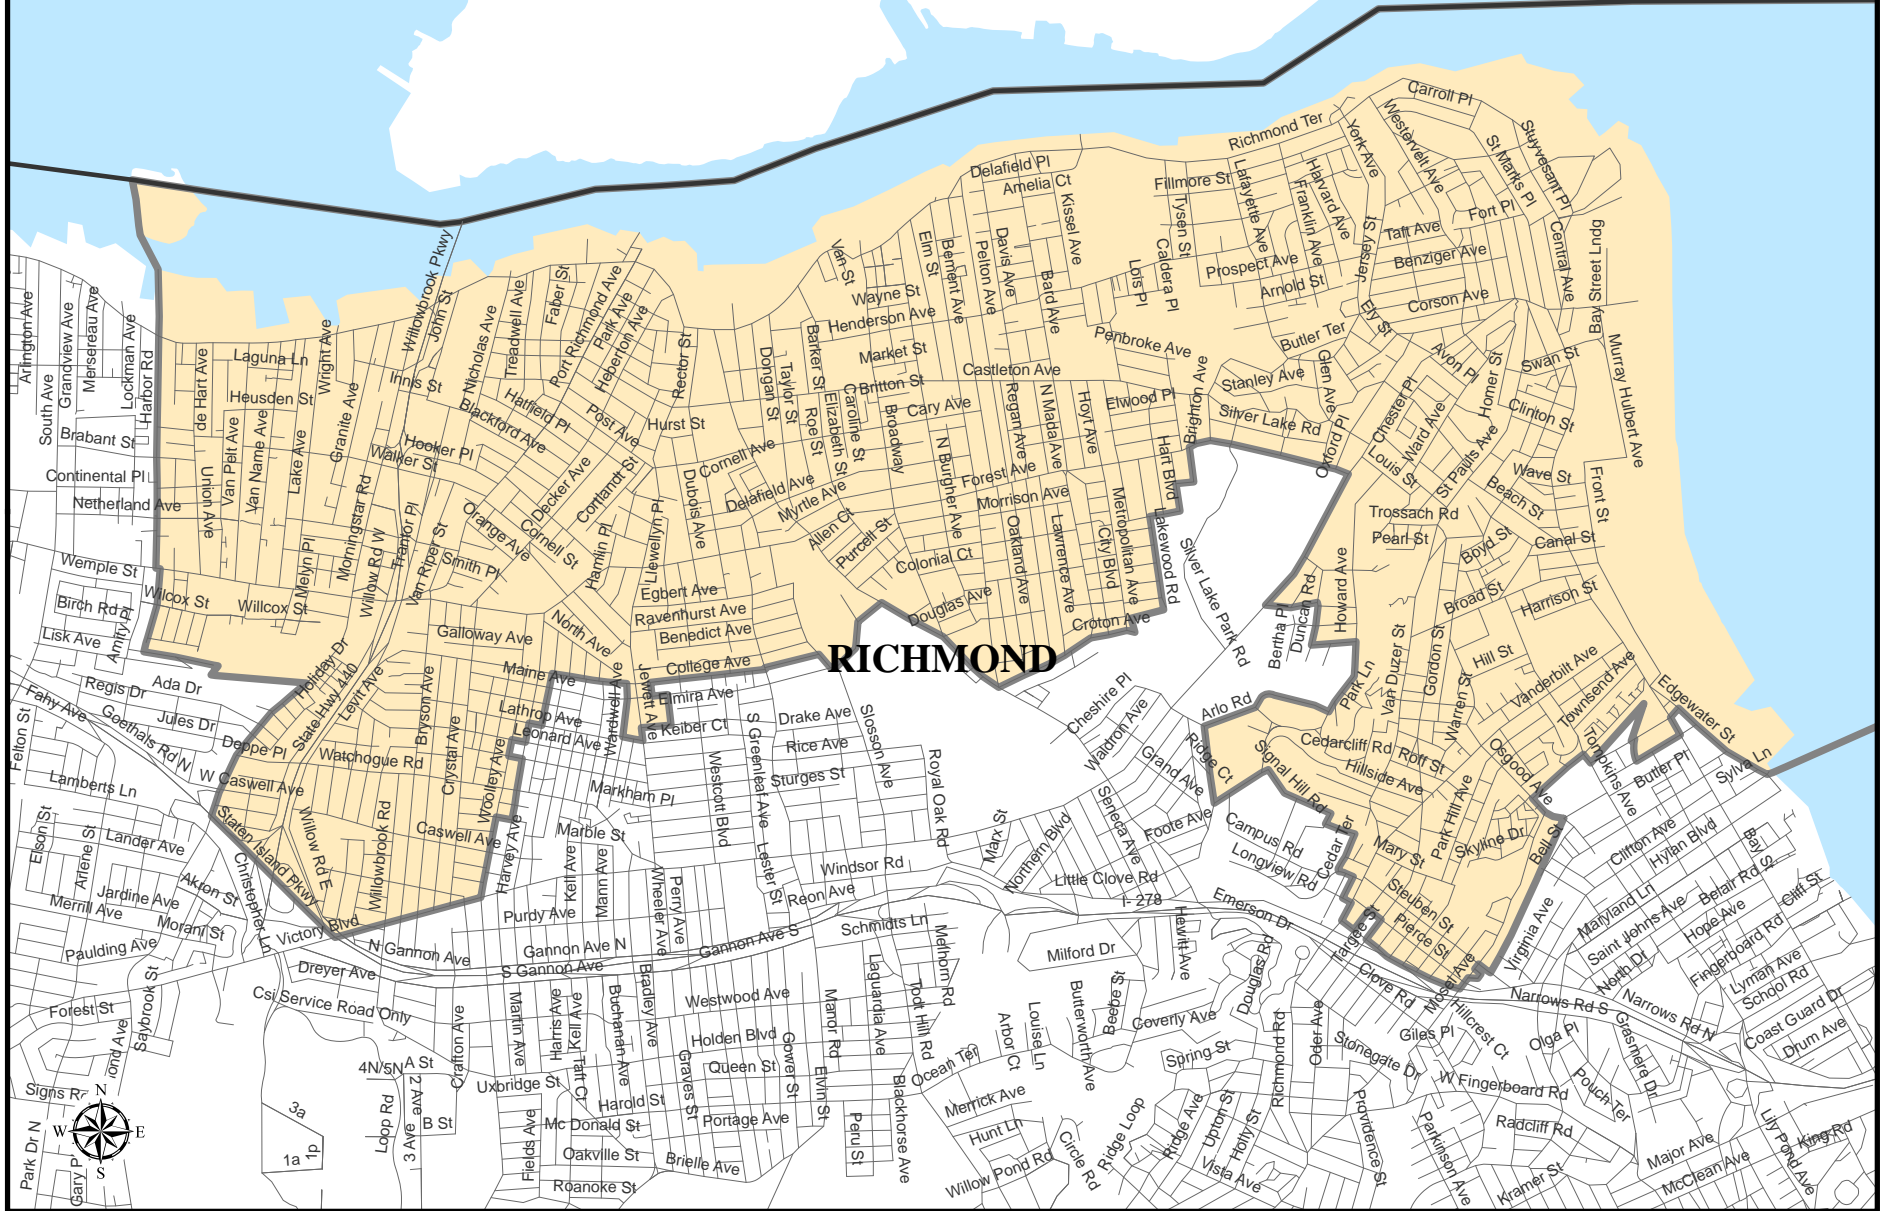

# Assembly District 61

**Assembly District 61**

**Adjusted Total Population :** 124,228  
**Deviation :** -4,861  
**Deviation Percentage :** -3.77

	NH White	NH Black	Hispanic	NH Asian	NH Amlnd	NH Hwn	NH Multi	NH Other	Unknown
<b>Total</b>	41,894	31,331	39,383	8,349	308	43	2,515	403	2
<b>% of Total</b>	33.72	25.22	31.70	6.72	0.25	0.03	2.02	0.32	0.00
<b>Total 18+</b>	34,923	21,983	25,929	6,531	223	33	1,496	242	2
<b>% of 18+</b>	38.22	24.06	28.38	7.15	0.24	0.04	1.64	0.26	0.00