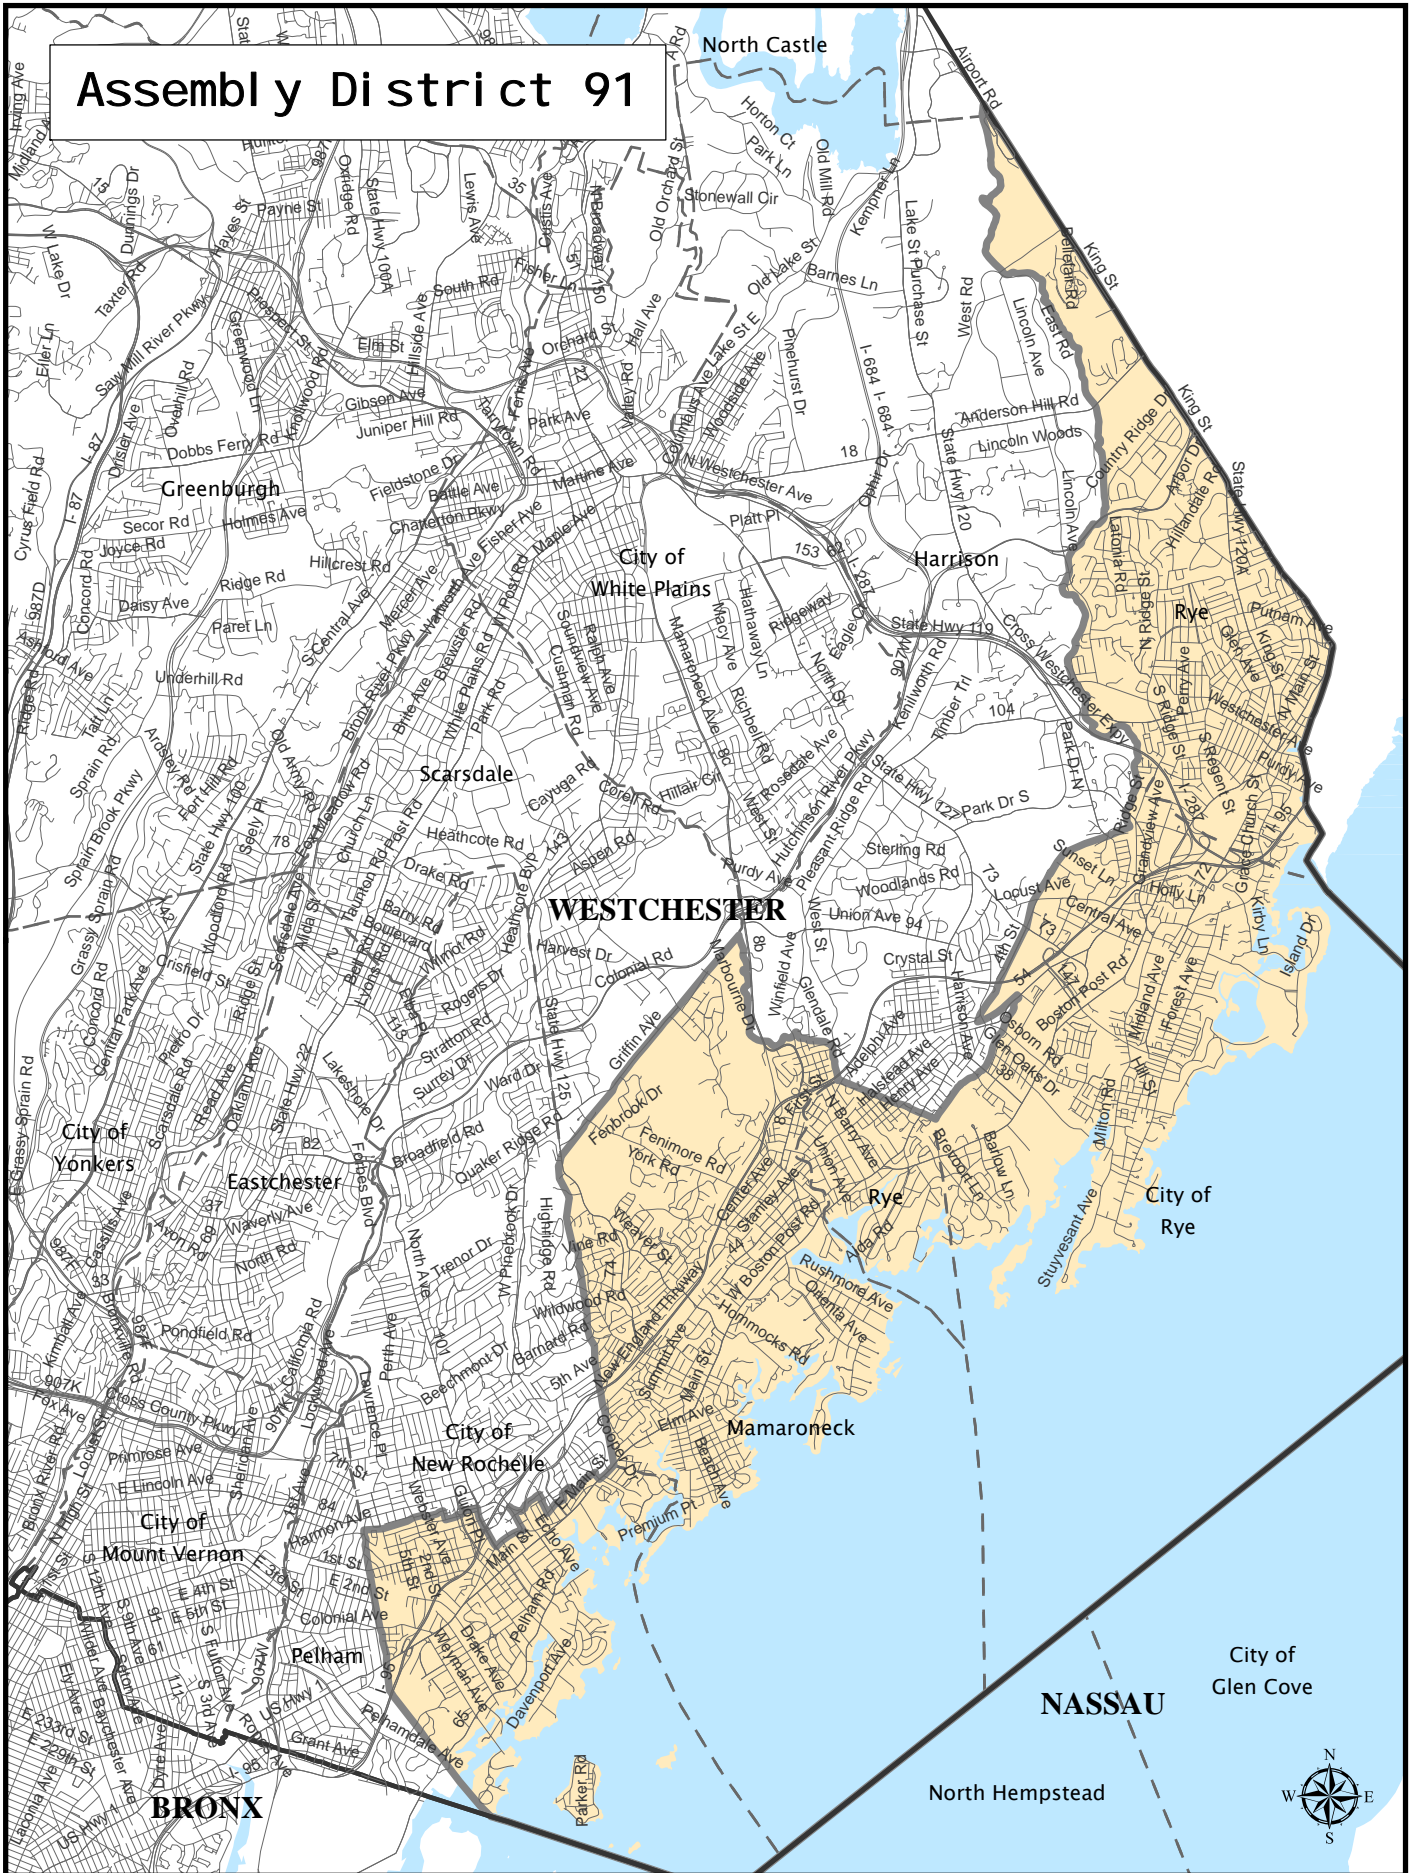

Assembly District 91

Assembly District 91

Adjusted Total Population : 131,155
Deviation : 2,066
Deviation Percentage : 1.60

	NH White	NH Black	Hispanic	NH Asian	NH Amlnd	NH Hwn	NH Multi	NH Other	Unknown
Total	72,644	9,600	41,225	5,338	143	20	1,649	535	1
% of Total	55.39	7.32	31.43	4.07	0.11	0.02	1.26	0.41	0.00
Total 18+	56,316	7,716	29,595	4,025	97	15	852	318	1
% of 18+	56.92	7.80	29.91	4.07	0.10	0.02	0.86	0.32	0.00