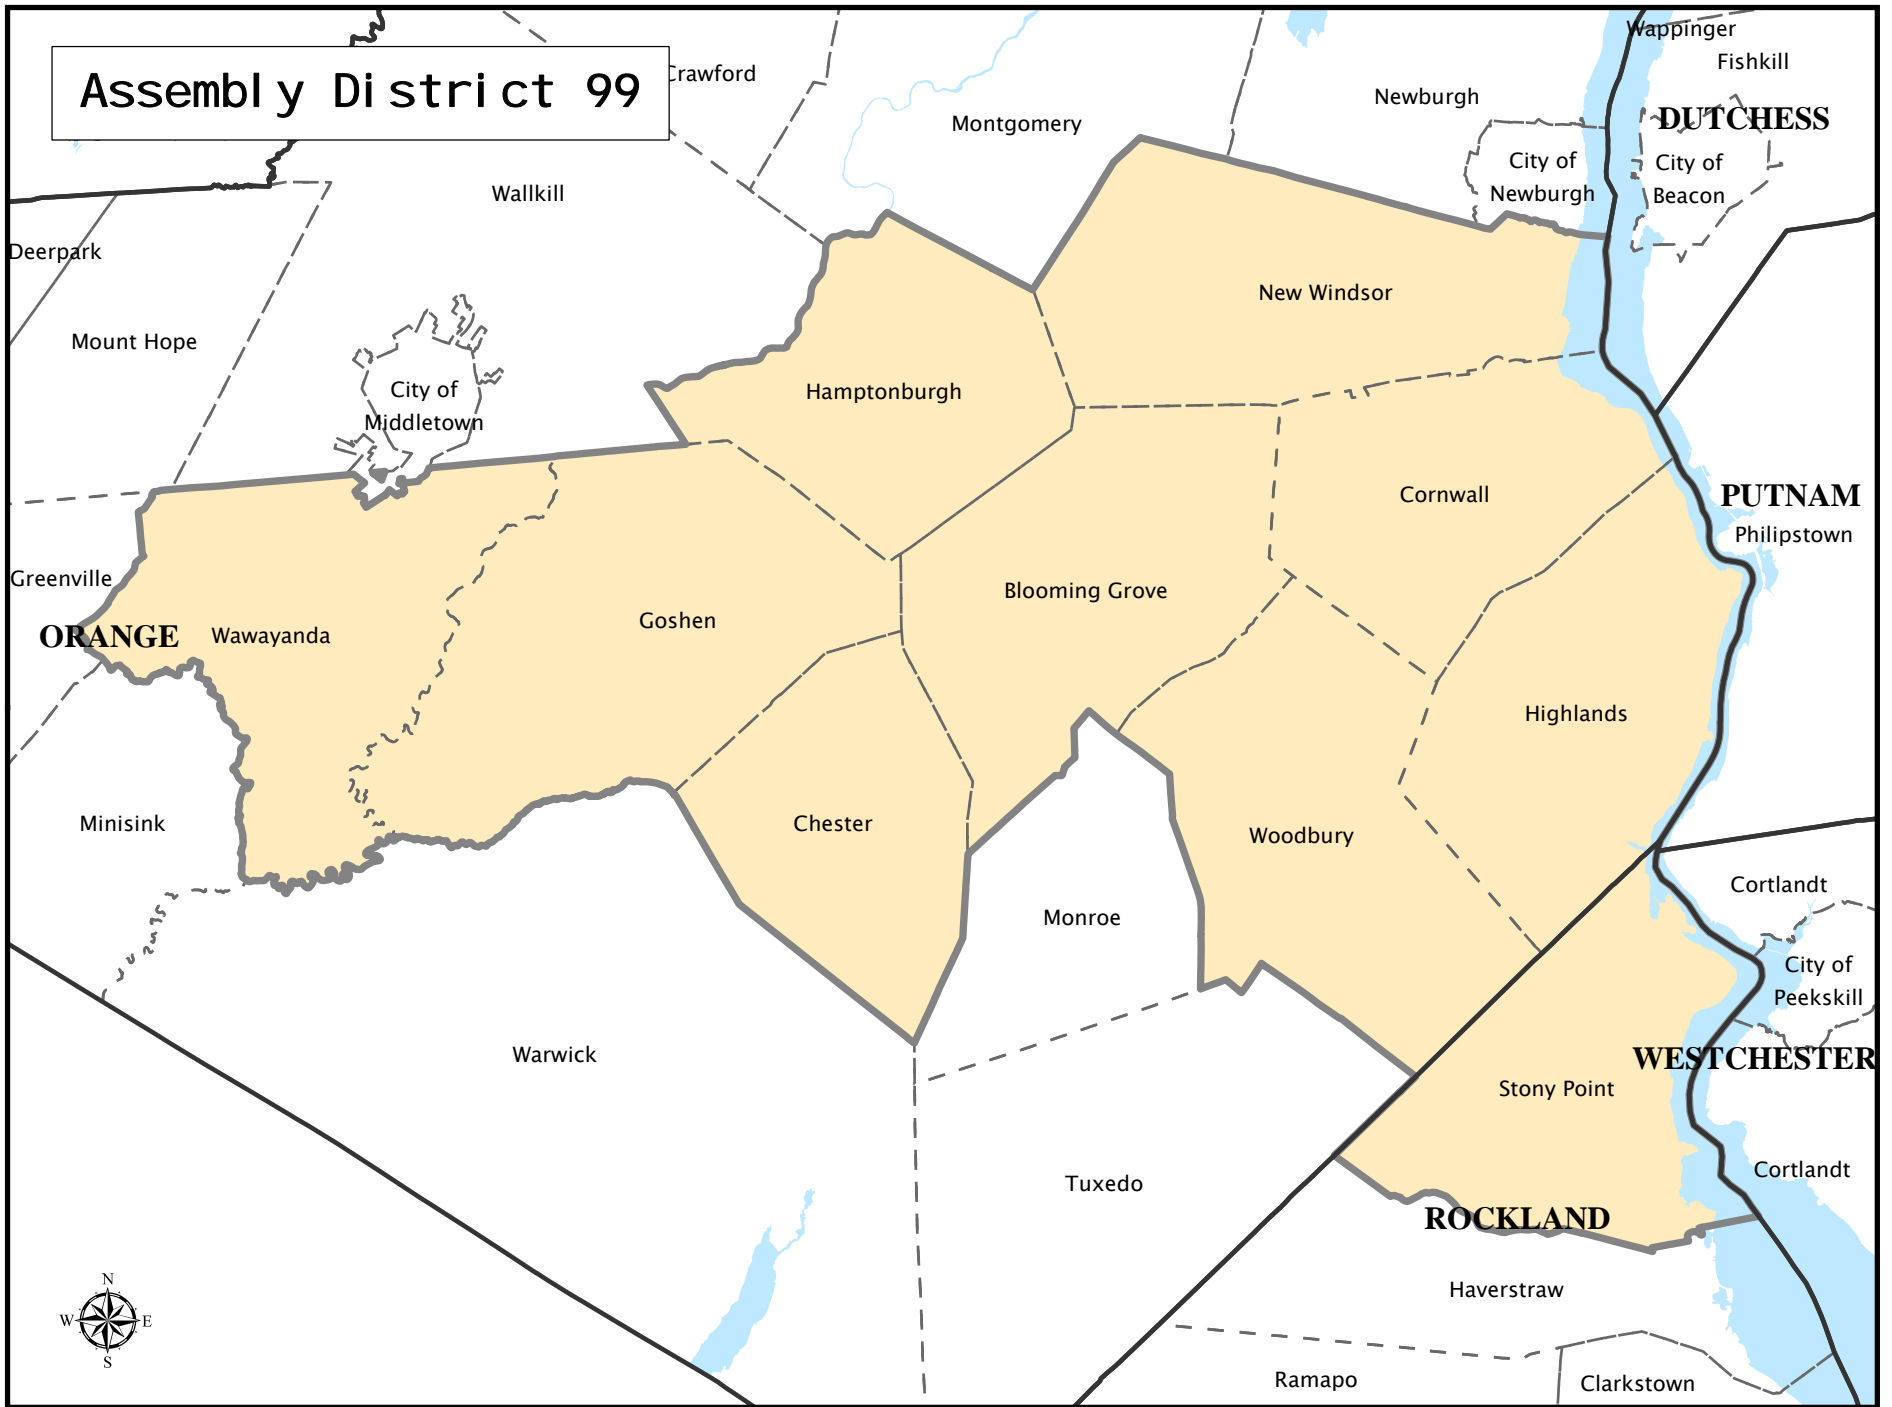

Assembly District 99

Assembly District 99

Adjusted Total Population : 133,447
Deviation : 4,358
Deviation Percentage : 3.38

	NH White	NH Black	Hispanic	NH Asian	NH Amlnd	NH Hwn	NH Multi	NH Other	Unknown
Total	99,370	8,106	18,793	4,087	305	37	2,503	246	0
% of Total	74.46	6.07	14.08	3.06	0.23	0.03	1.88	0.18	0.00
Total 18+	77,512	5,861	12,198	3,032	245	33	1,315	139	0
% of 18+	77.25	5.84	12.16	3.02	0.24	0.03	1.31	0.14	0.00