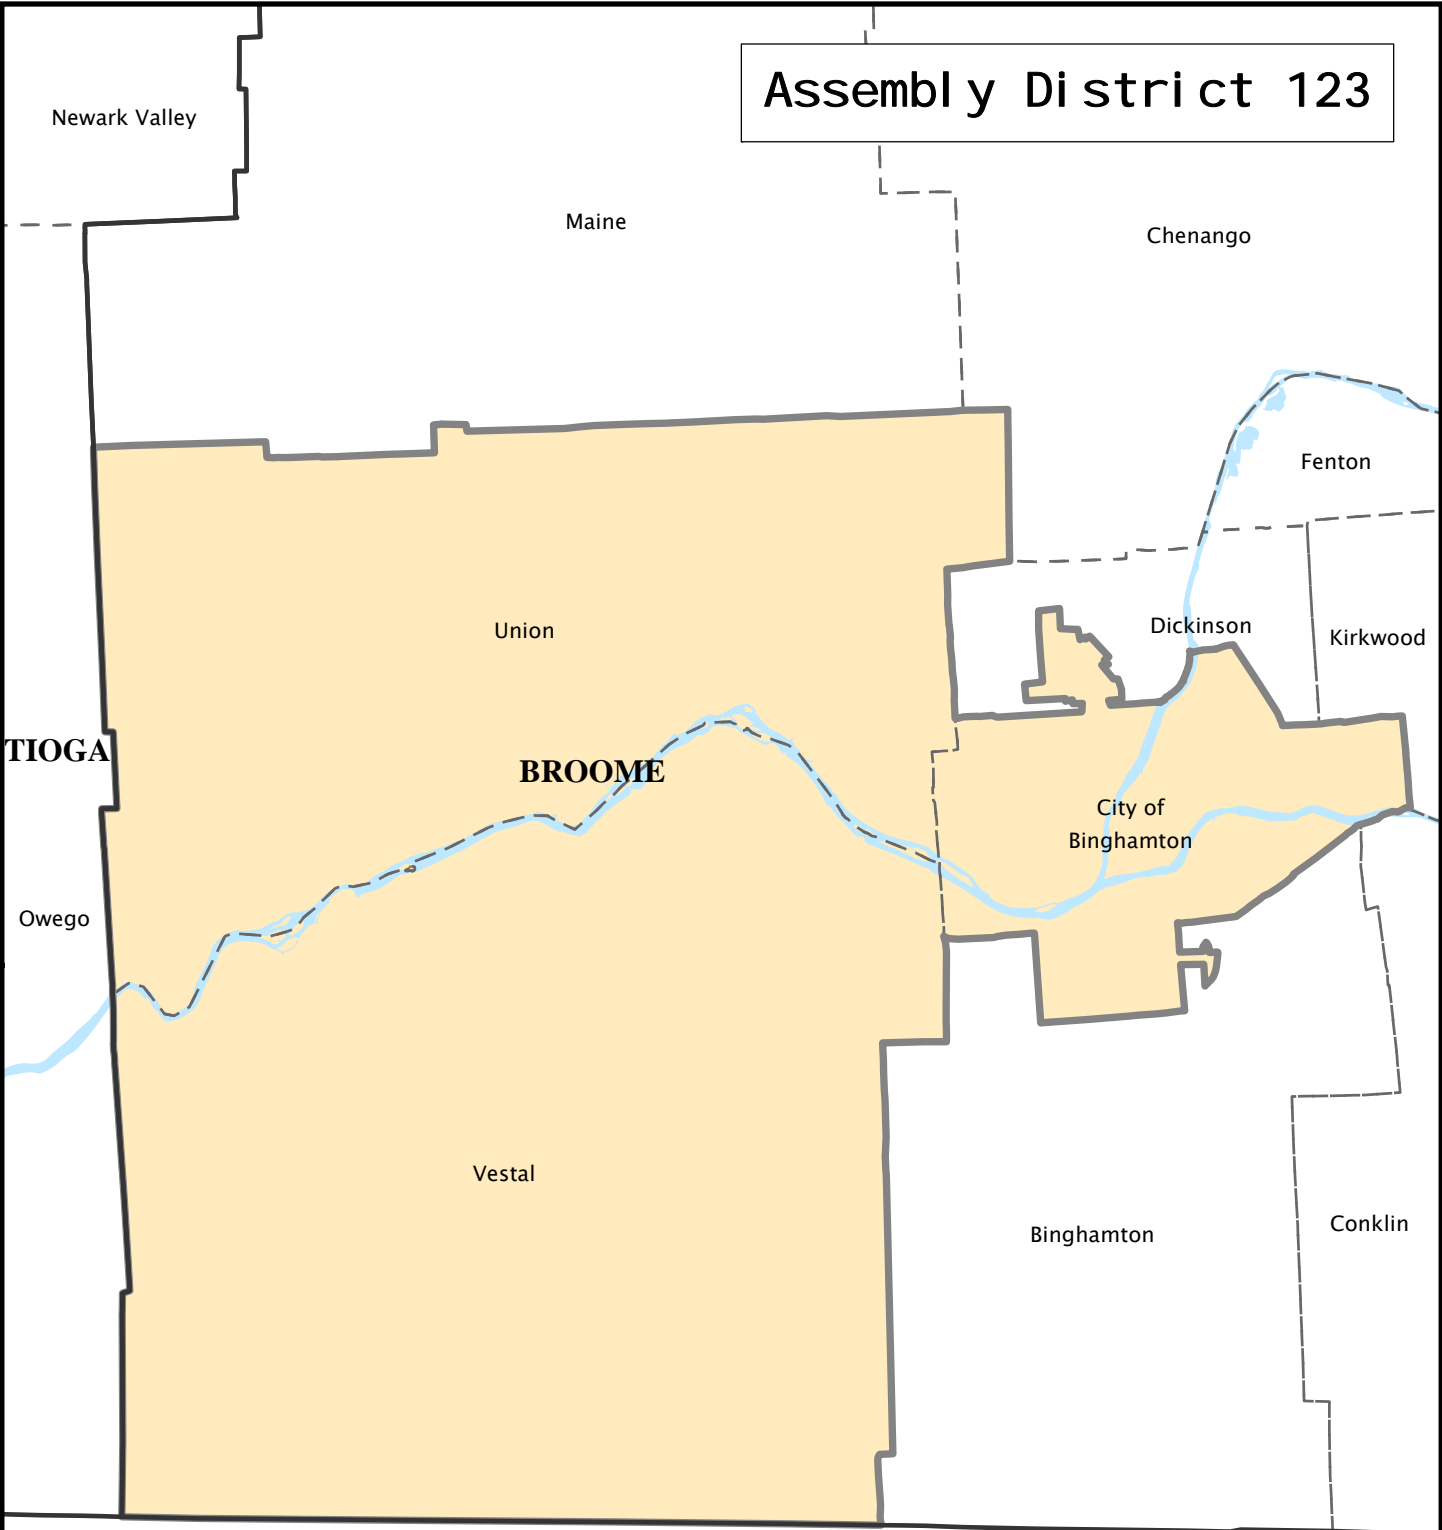

Assembly District 123

Assembly District 123

Adjusted Total Population : 132,204
Deviation : 3,115
Deviation Percentage : 2.41

	NH White	NH Black	Hispanic	NH Asian	NH Amlnd	NH Hwn	NH Multi	NH Other	Unknown
Total	107,637	8,286	5,834	6,600	244	51	3,349	202	1
% of Total	81.42	6.27	4.41	4.99	0.18	0.04	2.53	0.15	0.00
Total 18+	89,666	5,860	3,779	5,647	210	36	1,609	127	1
% of 18+	83.85	5.48	3.53	5.28	0.20	0.03	1.50	0.12	0.00

Department Of Justice									
	NH White	NH Black	Hispanic	NH Asian	NH Amlnd	NH Hwn	NH Multi	NH Other	Unknown
Total	107,637	9,911	5,834	7,213	703	86	566	253	1
% of Total	81.42	7.50	4.41	5.46	0.53	0.07	0.43	0.19	0.00
Total 18+	89,666	6,341	3,779	5,983	562	61	373	169	1
% of 18+	83.85	5.93	3.53	5.59	0.53	0.06	0.35	0.16	0.00