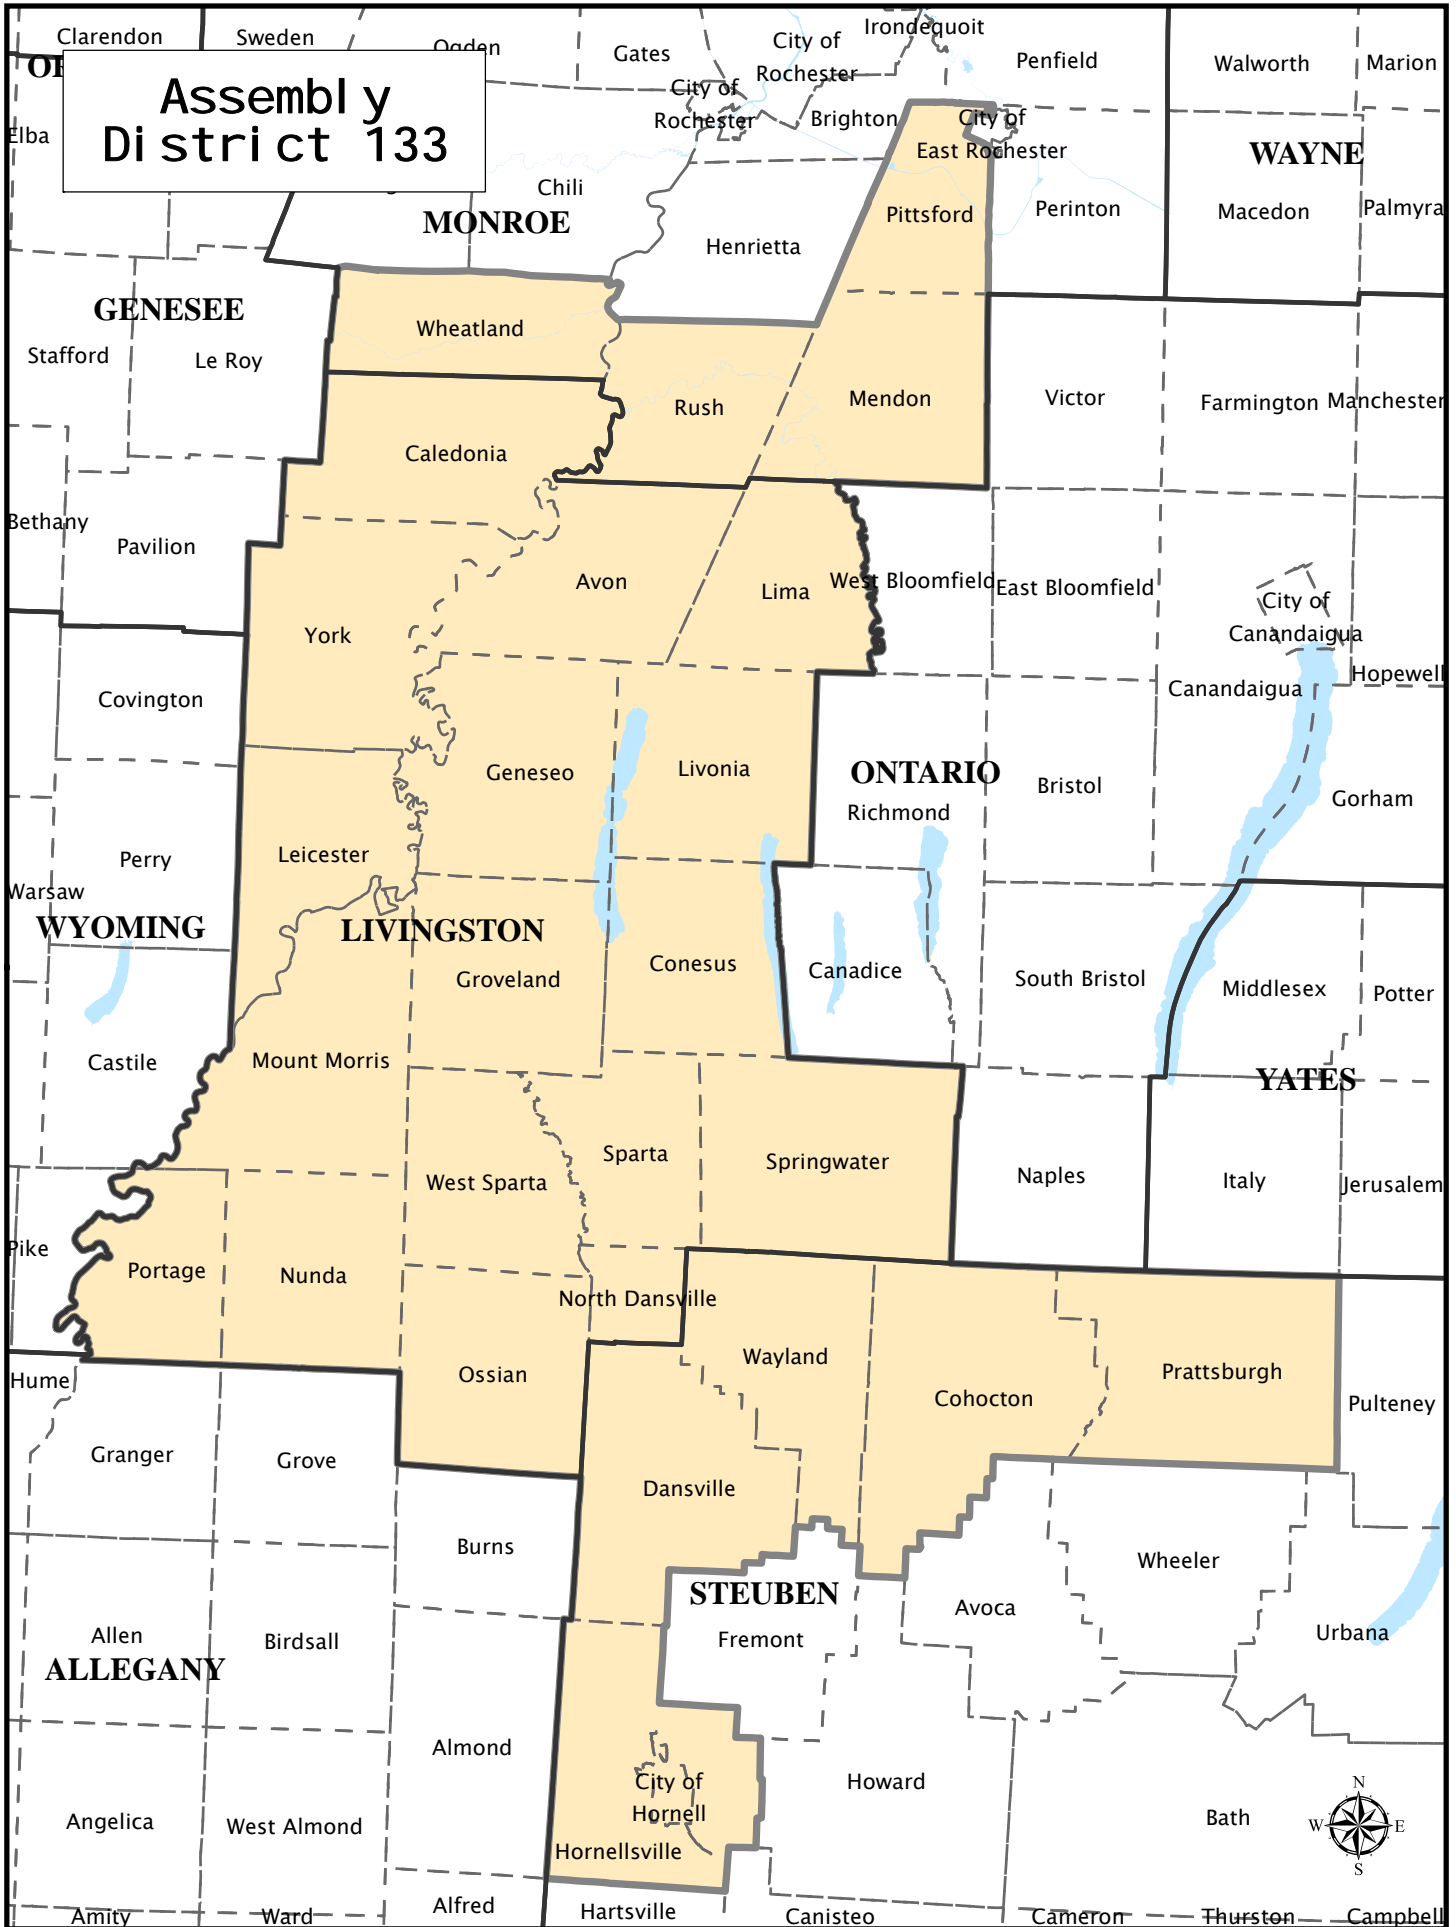

Assembly District 133

Assembly District 133

Adjusted Total Population : 133,955
Deviation : 4,866
Deviation Percentage : 3.77

	NH White	NH Black	Hispanic	NH Asian	NH Amlnd	NH Hwn	NH Multi	NH Other	Unknown
Total	124,147	1,825	2,817	3,088	246	24	1,694	118	-4
% of Total	92.68	1.36	2.10	2.31	0.18	0.02	1.26	0.09	0.00
Total 18+	97,554	1,370	1,824	2,262	208	17	796	69	-4
% of 18+	93.72	1.32	1.75	2.17	0.20	0.02	0.76	0.07	0.00

Department Of Justice									
	NH White	NH Black	Hispanic	NH Asian	NH Amlnd	NH Hwn	NH Multi	NH Other	Unknown
Total	124,147	2,357	2,817	3,552	693	55	186	152	-4
% of Total	92.68	1.76	2.10	2.65	0.52	0.04	0.14	0.11	0.00
Total 18+	97,554	1,529	1,824	2,427	530	38	110	88	-4
% of 18+	93.72	1.47	1.75	2.33	0.51	0.04	0.11	0.08	0.00

NOTE: For a description of field names and Department of Justice definitions, please refer to the documentation above the district listing.