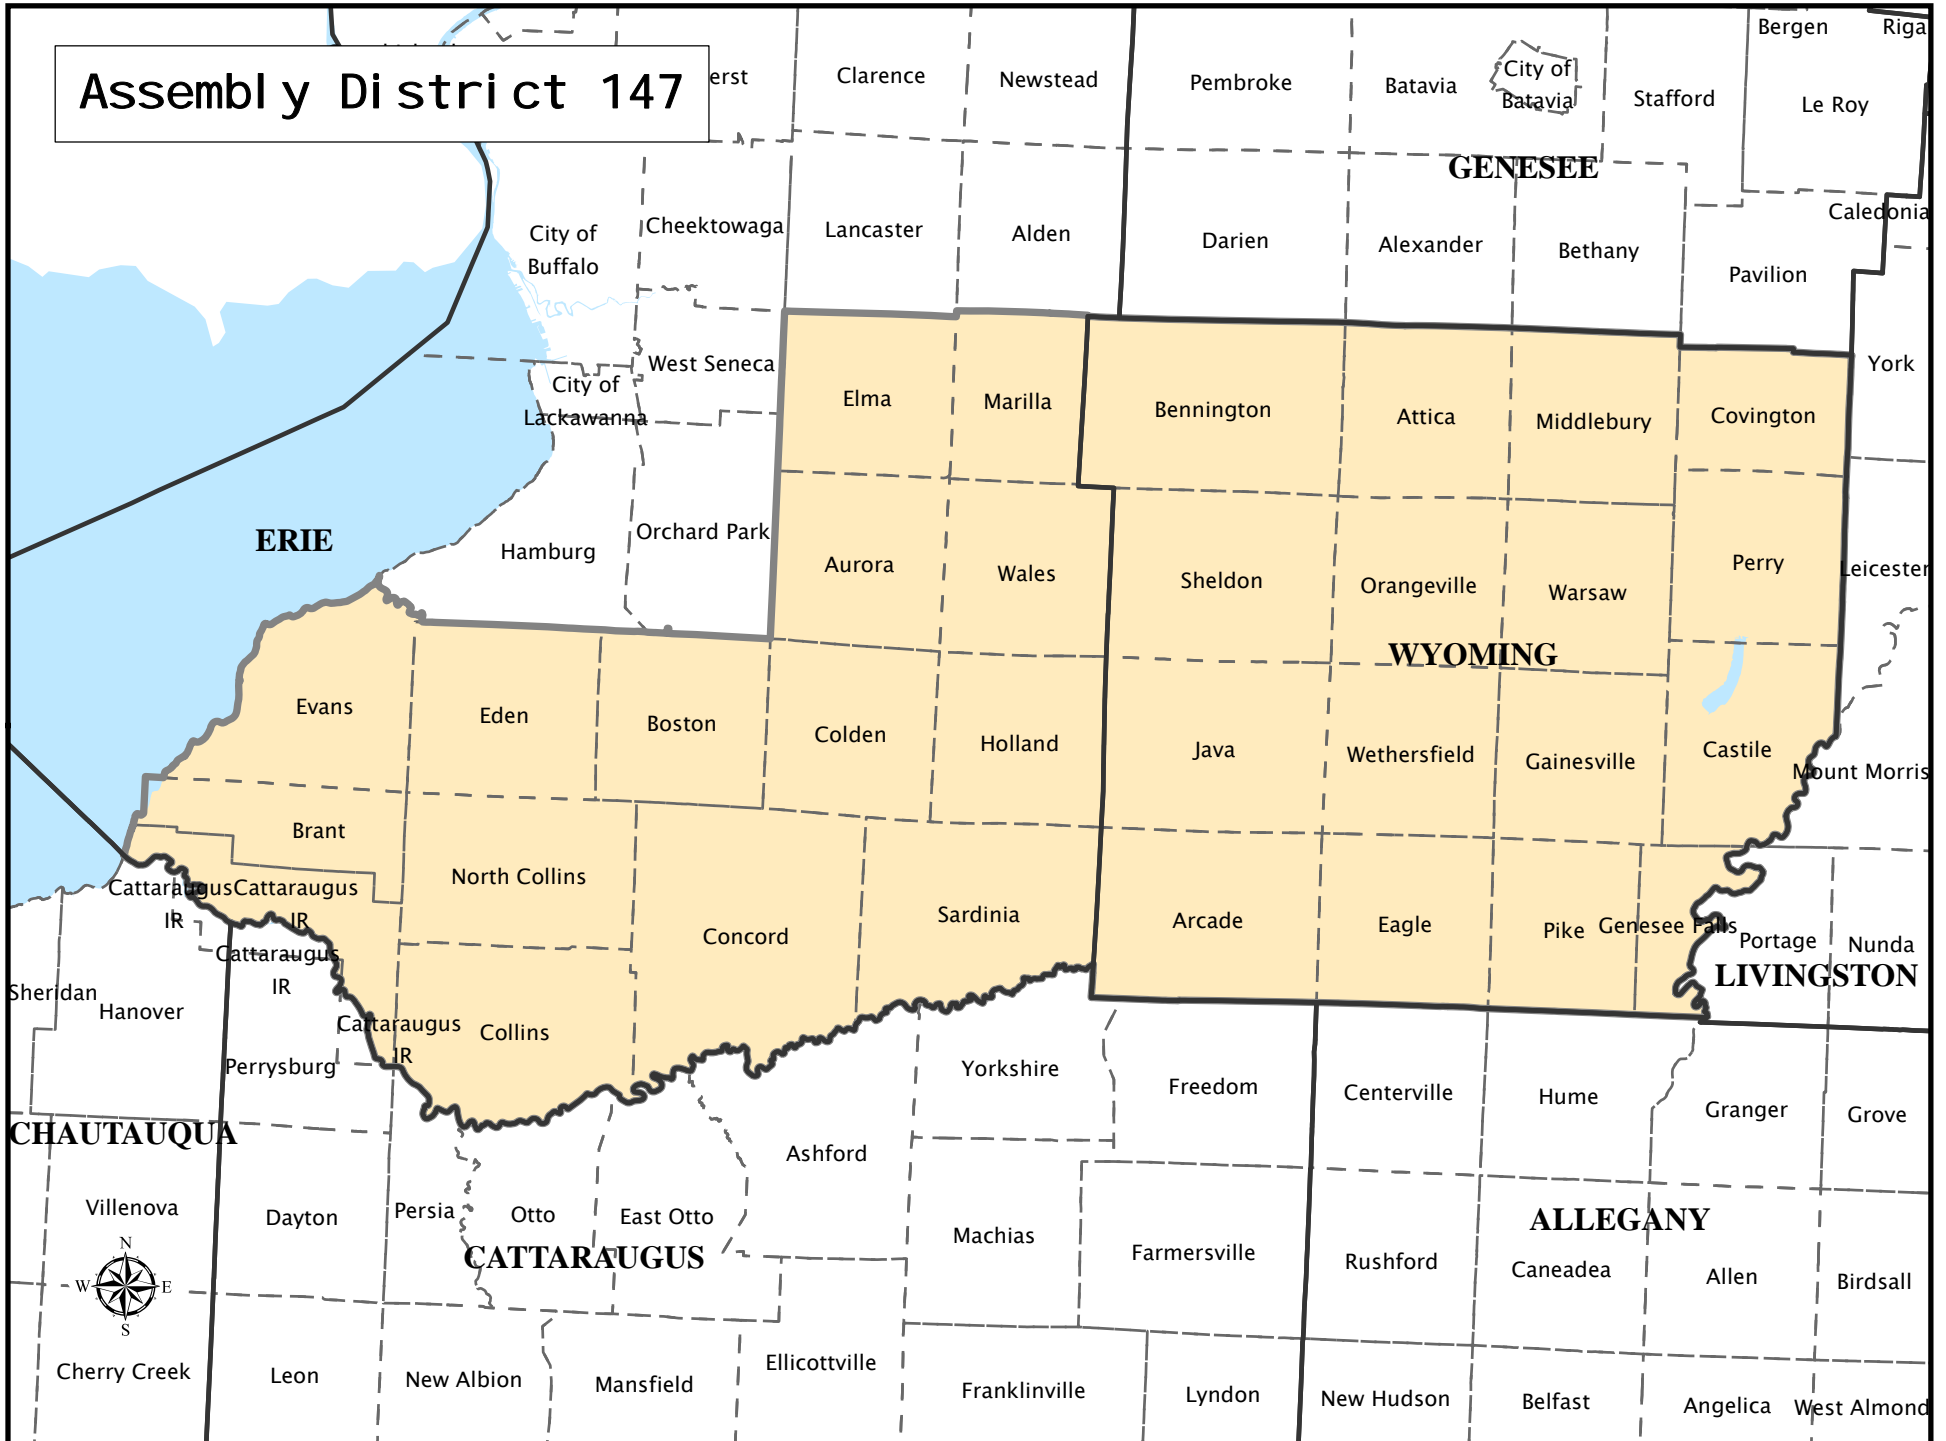

Assembly District 147

Assembly District 147

Adjusted Total Population : 133,399
Deviation : 4,310
Deviation Percentage : 3.34

	NH White	NH Black	Hispanic	NH Asian	NH Amlnd	NH Hwn	NH Multi	NH Other	Unknown
Total	127,304	502	1,761	456	2,248	22	1,050	102	-46
% of Total	95.43	0.38	1.32	0.34	1.69	0.02	0.79	0.08	-0.03
Total 18+	99,814	350	1,005	312	1,576	19	491	81	-46
% of 18+	96.34	0.34	0.97	0.30	1.52	0.02	0.47	0.08	-0.04

Department Of Justice									
	NH White	NH Black	Hispanic	NH Asian	NH Amlnd	NH Hwn	NH Multi	NH Other	Unknown
Total	127,304	805	1,761	625	2,681	40	93	136	-46
% of Total	95.43	0.60	1.32	0.47	2.01	0.03	0.07	0.10	-0.03
Total 18+	99,814	427	1,005	377	1,835	29	53	108	-46
% of 18+	96.34	0.41	0.97	0.36	1.77	0.03	0.05	0.10	-0.04

NOTE: For a description of field names and Department of Justice definitions, please refer to the documentation above the district listing.