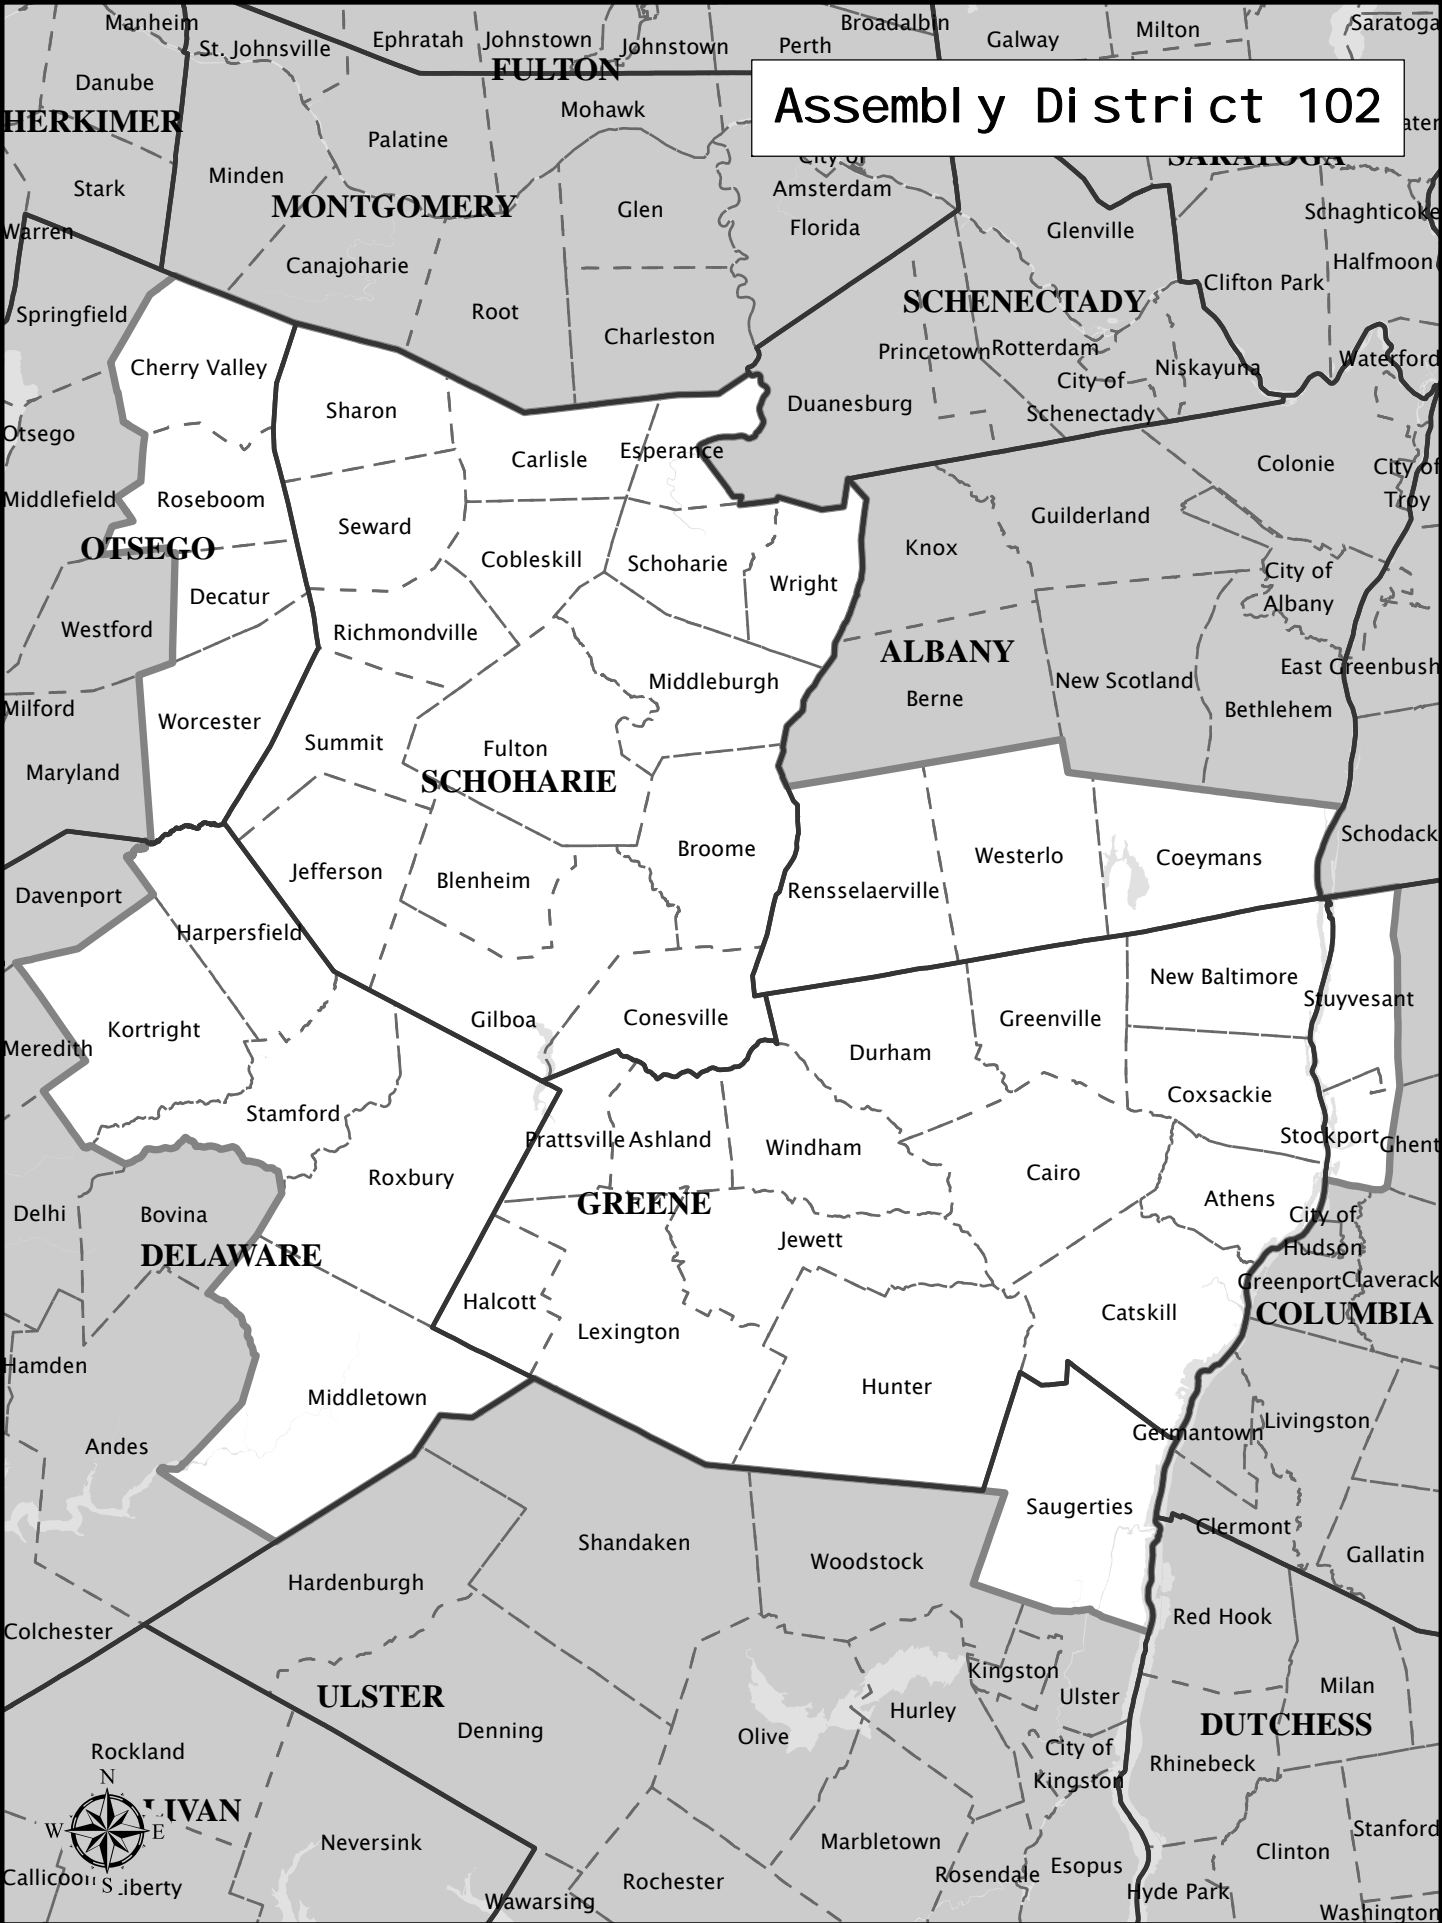

Assembly District 102

Assembly District 102

Adjusted Total Population : 132,450
Deviation : 3,361
Deviation Percentage : 2.60

	NH White	NH Black	Hispanic	NH Asian	NH Amlnd	NH Hwn	NH Multi	NH Other	Unknown
Total	121,916	2,335	4,938	965	265	28	1,865	153	-15
% of Total	92.05	1.76	3.73	0.73	0.20	0.02	1.41	0.12	-0.01
Total 18+	98,368	1,798	3,087	734	216	21	979	92	-15
% of 18+	93.43	1.71	2.93	0.70	0.21	0.02	0.93	0.09	-0.01

Department Of Justice									
	NH White	NH Black	Hispanic	NH Asian	NH Amlnd	NH Hwn	NH Multi	NH Other	Unknown
Total	121,916	3,055	4,938	1,239	834	55	233	195	-15
% of Total	92.05	2.31	3.73	0.94	0.63	0.04	0.18	0.15	-0.01
Total 18+	98,368	2,012	3,087	863	649	40	150	126	-15
% of 18+	93.43	1.91	2.93	0.82	0.62	0.04	0.14	0.12	-0.01