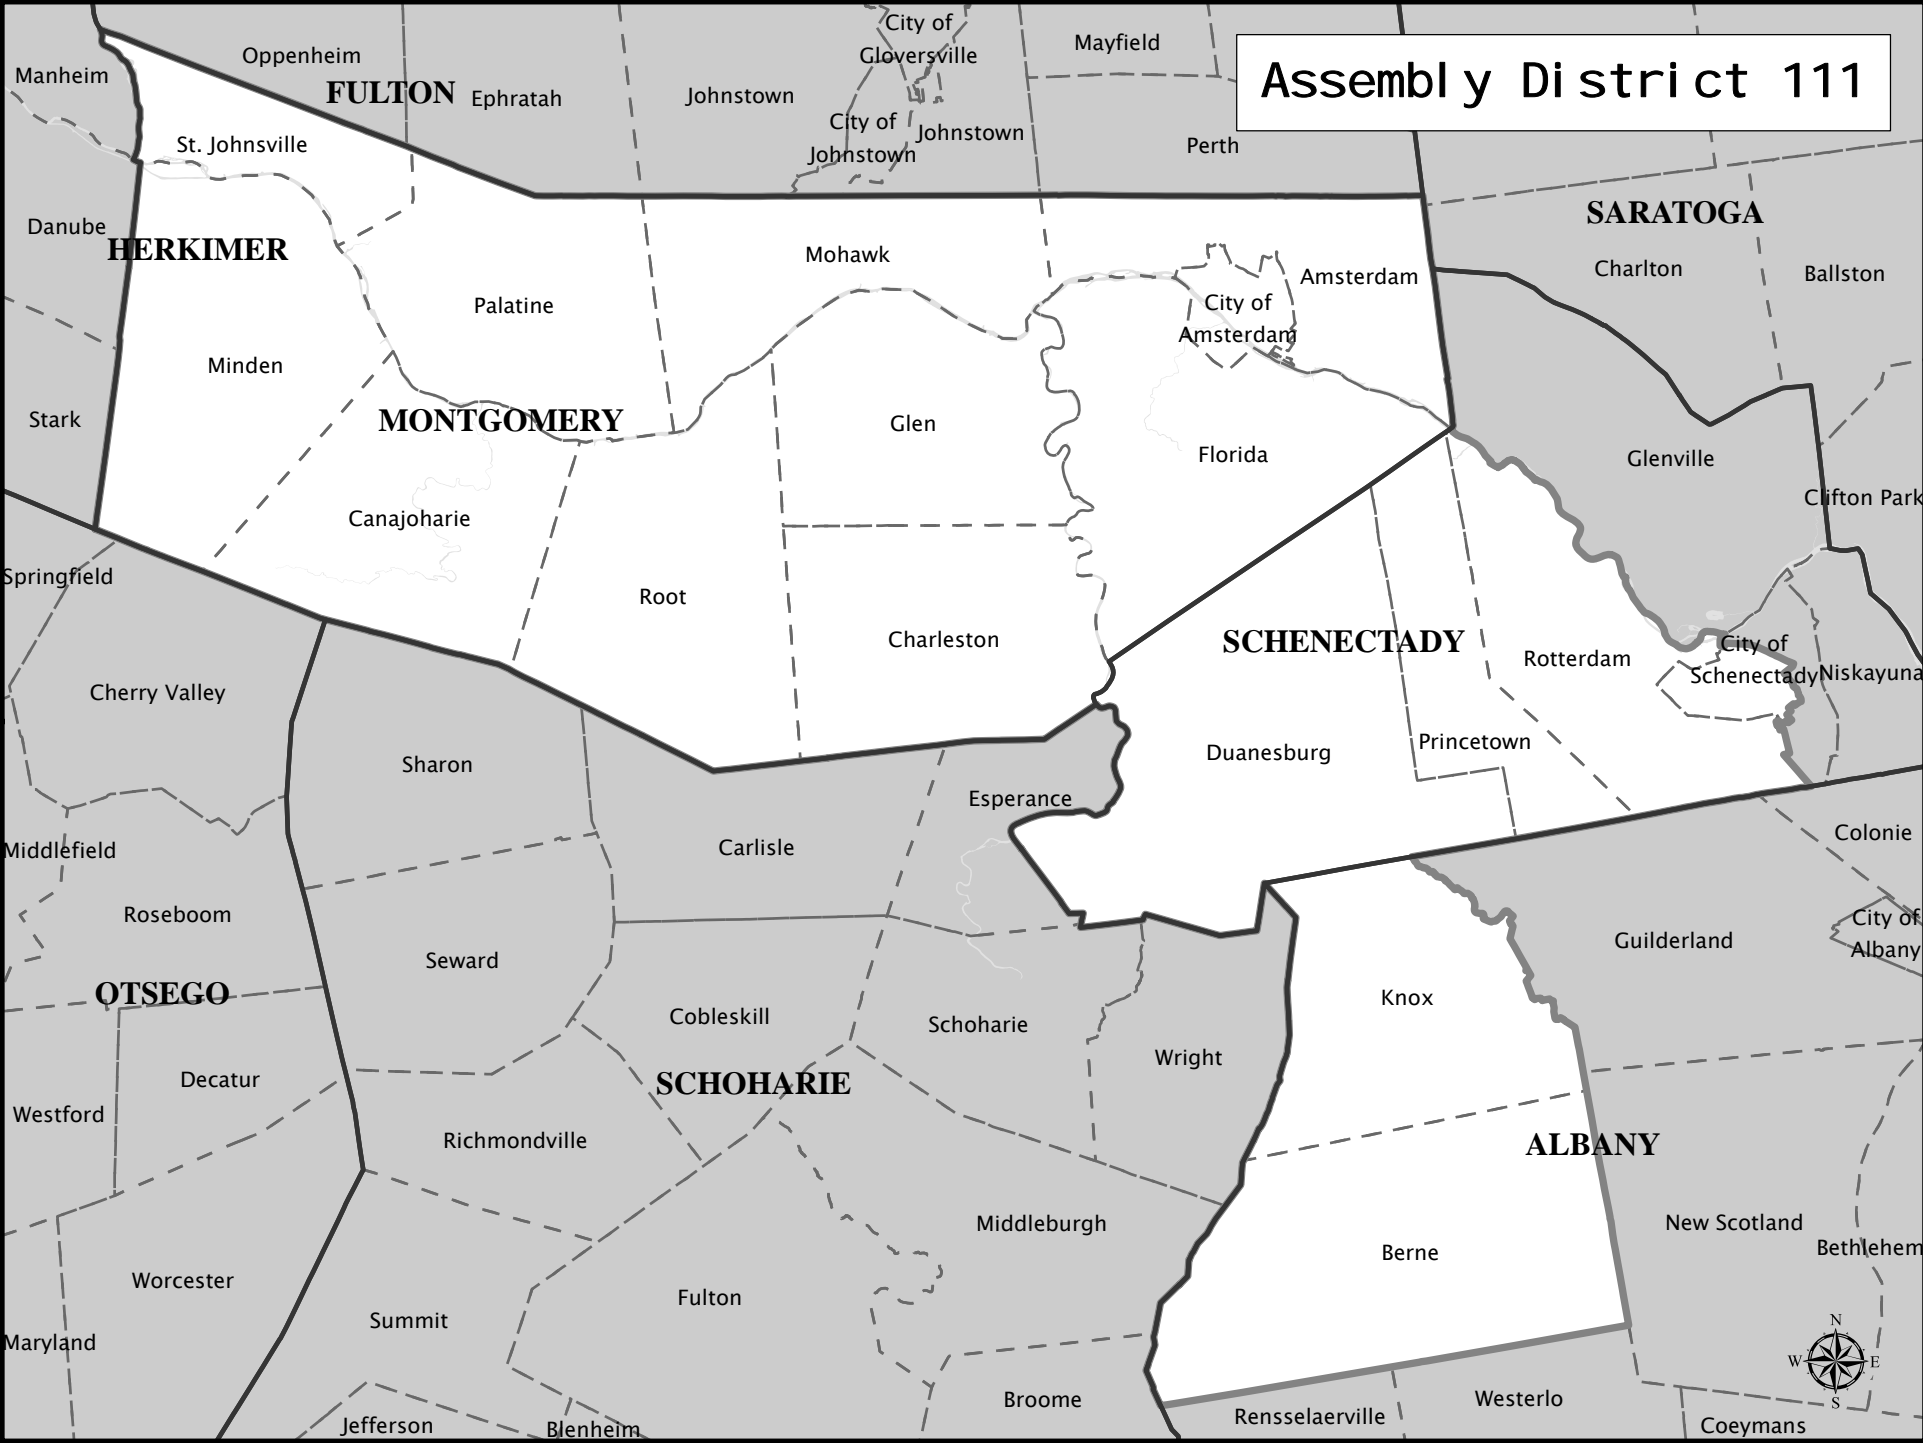

Assembly District 111

Assembly District 111

Adjusted Total Population : 131,715
Deviation : 2,626
Deviation Percentage : 2.03

	NH White	NH Black	Hispanic	NH Asian	NH Amlnd	NH Hwn	NH Multi	NH Other	Unknown
Total	101,352	10,428	11,446	2,109	445	66	3,614	2,250	5
% of Total	76.95	7.92	8.69	1.60	0.34	0.05	2.74	1.71	0.00
Total 18+	81,245	7,097	6,883	1,525	310	43	1,794	1,489	5
% of 18+	80.93	7.07	6.86	1.52	0.31	0.04	1.79	1.48	0.00

Department Of Justice									
	NH White	NH Black	Hispanic	NH Asian	NH Amlnd	NH Hwn	NH Multi	NH Other	Unknown
Total	101,352	11,942	11,446	2,512	878	77	1,167	2,336	5
% of Total	76.95	9.07	8.69	1.91	0.67	0.06	0.89	1.77	0.00
Total 18+	81,245	7,528	6,883	1,770	650	51	715	1,544	5
% of 18+	80.93	7.50	6.86	1.76	0.65	0.05	0.71	1.54	0.00