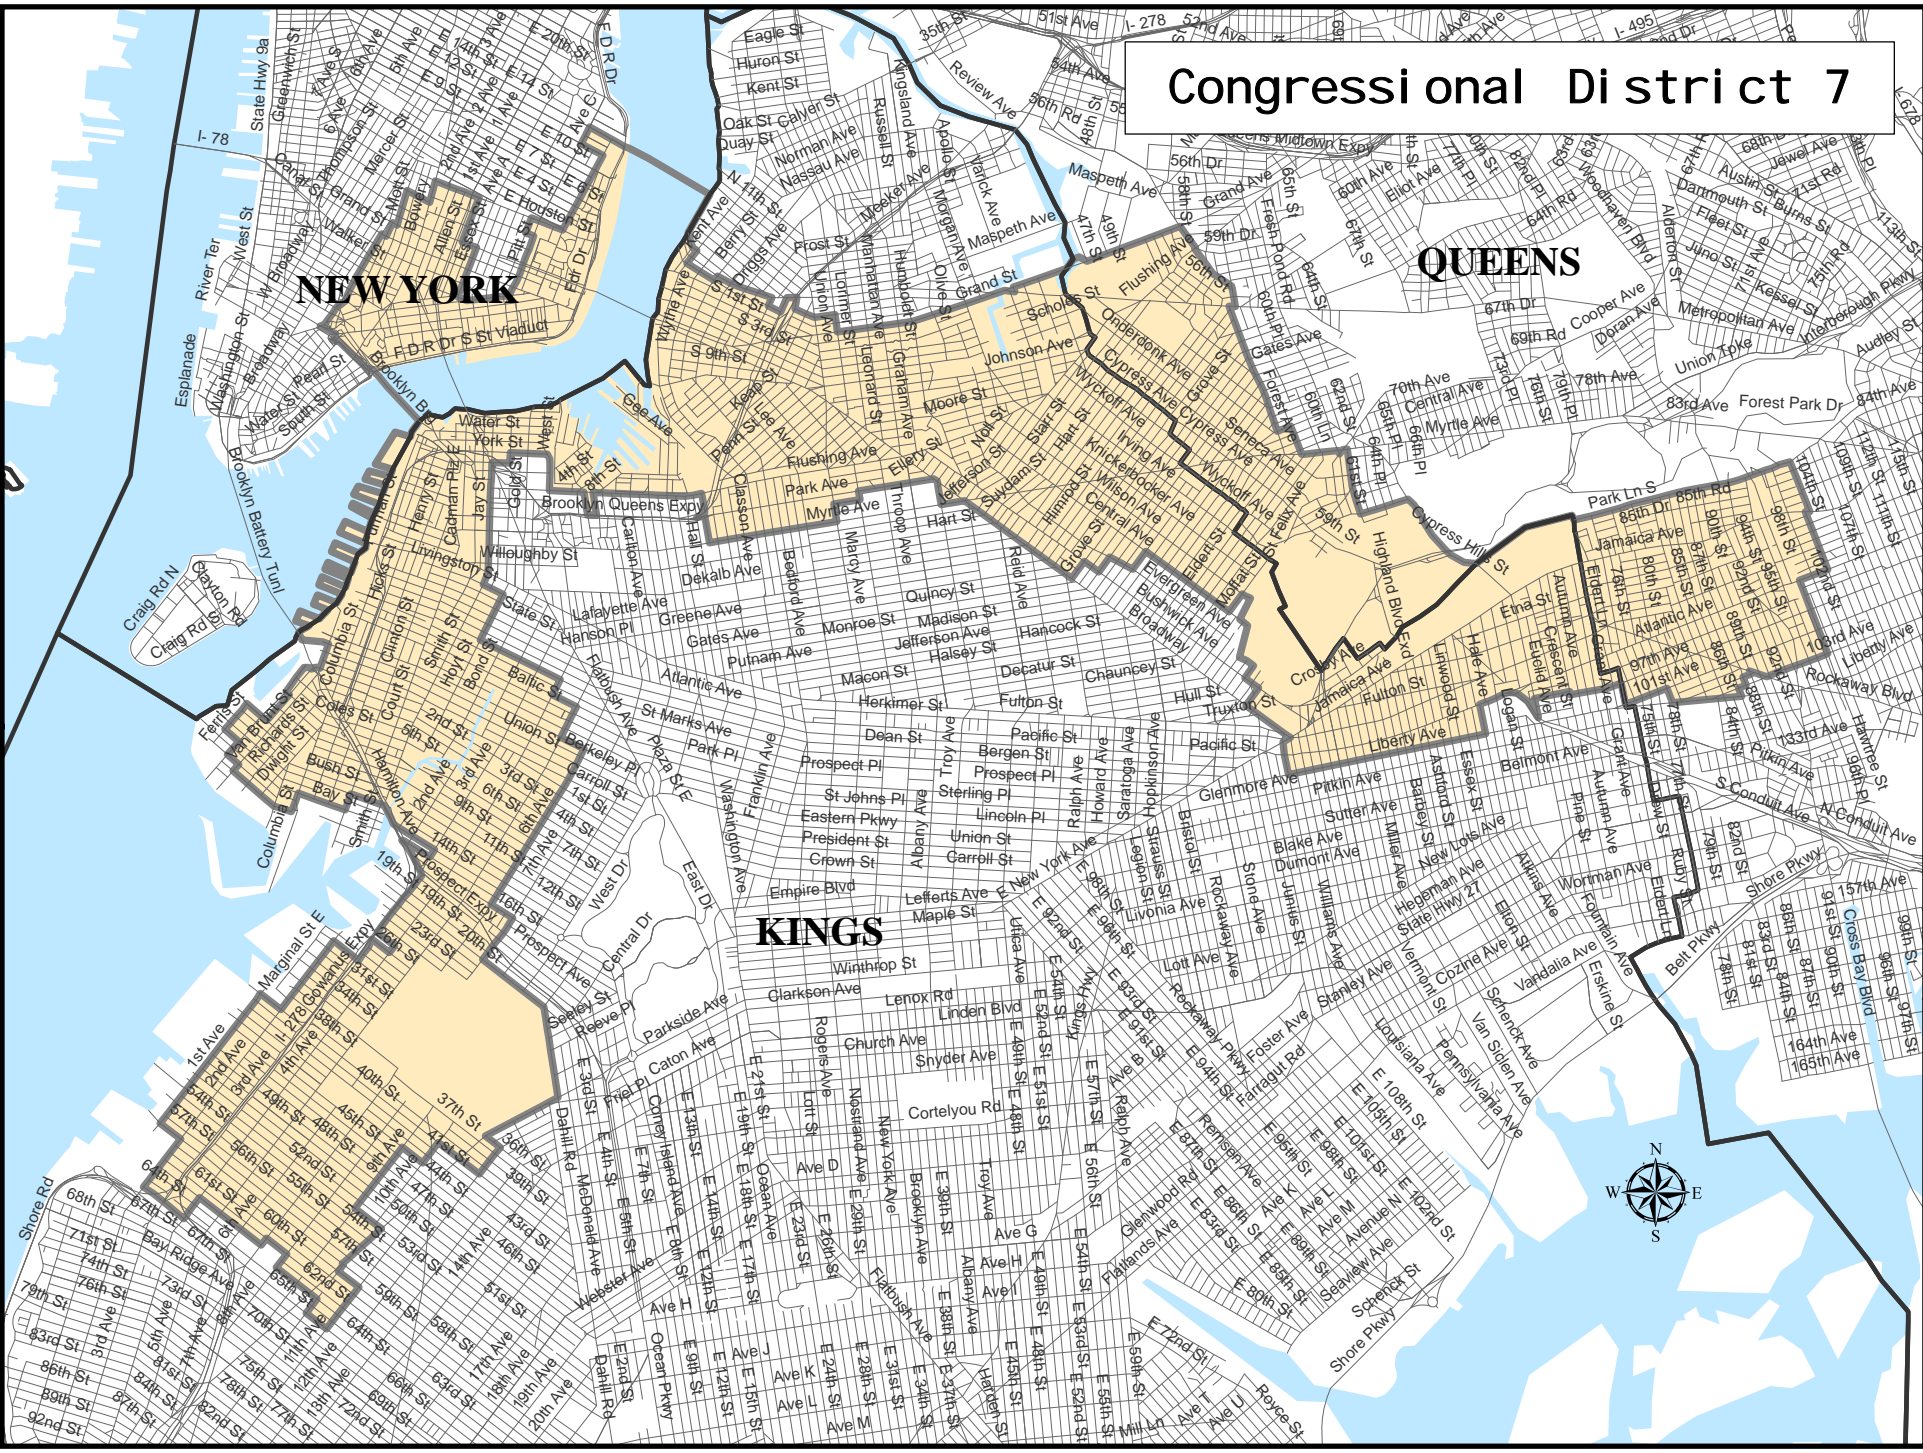

Congressional District 7

NEW YORK

QUEENS

KINGS

Congressional District 7

Total Population : 717,708
Deviation : 1
Deviation Percentage : 0.00

	NH White	NH Black	Hispanic	NH Asian	NH Amlnd	NH Hwn	NH Multi	NH Other
Total	199,518	59,939	309,463	131,108	1,434	213	11,177	4,856
% of Total	27.80	8.35	43.12	18.27	0.20	0.03	1.56	0.68
Total 18+	155,037	45,631	226,488	105,822	961	153	7,762	3,313
% of 18+	28.44	8.37	41.54	19.41	0.18	0.03	1.42	0.61