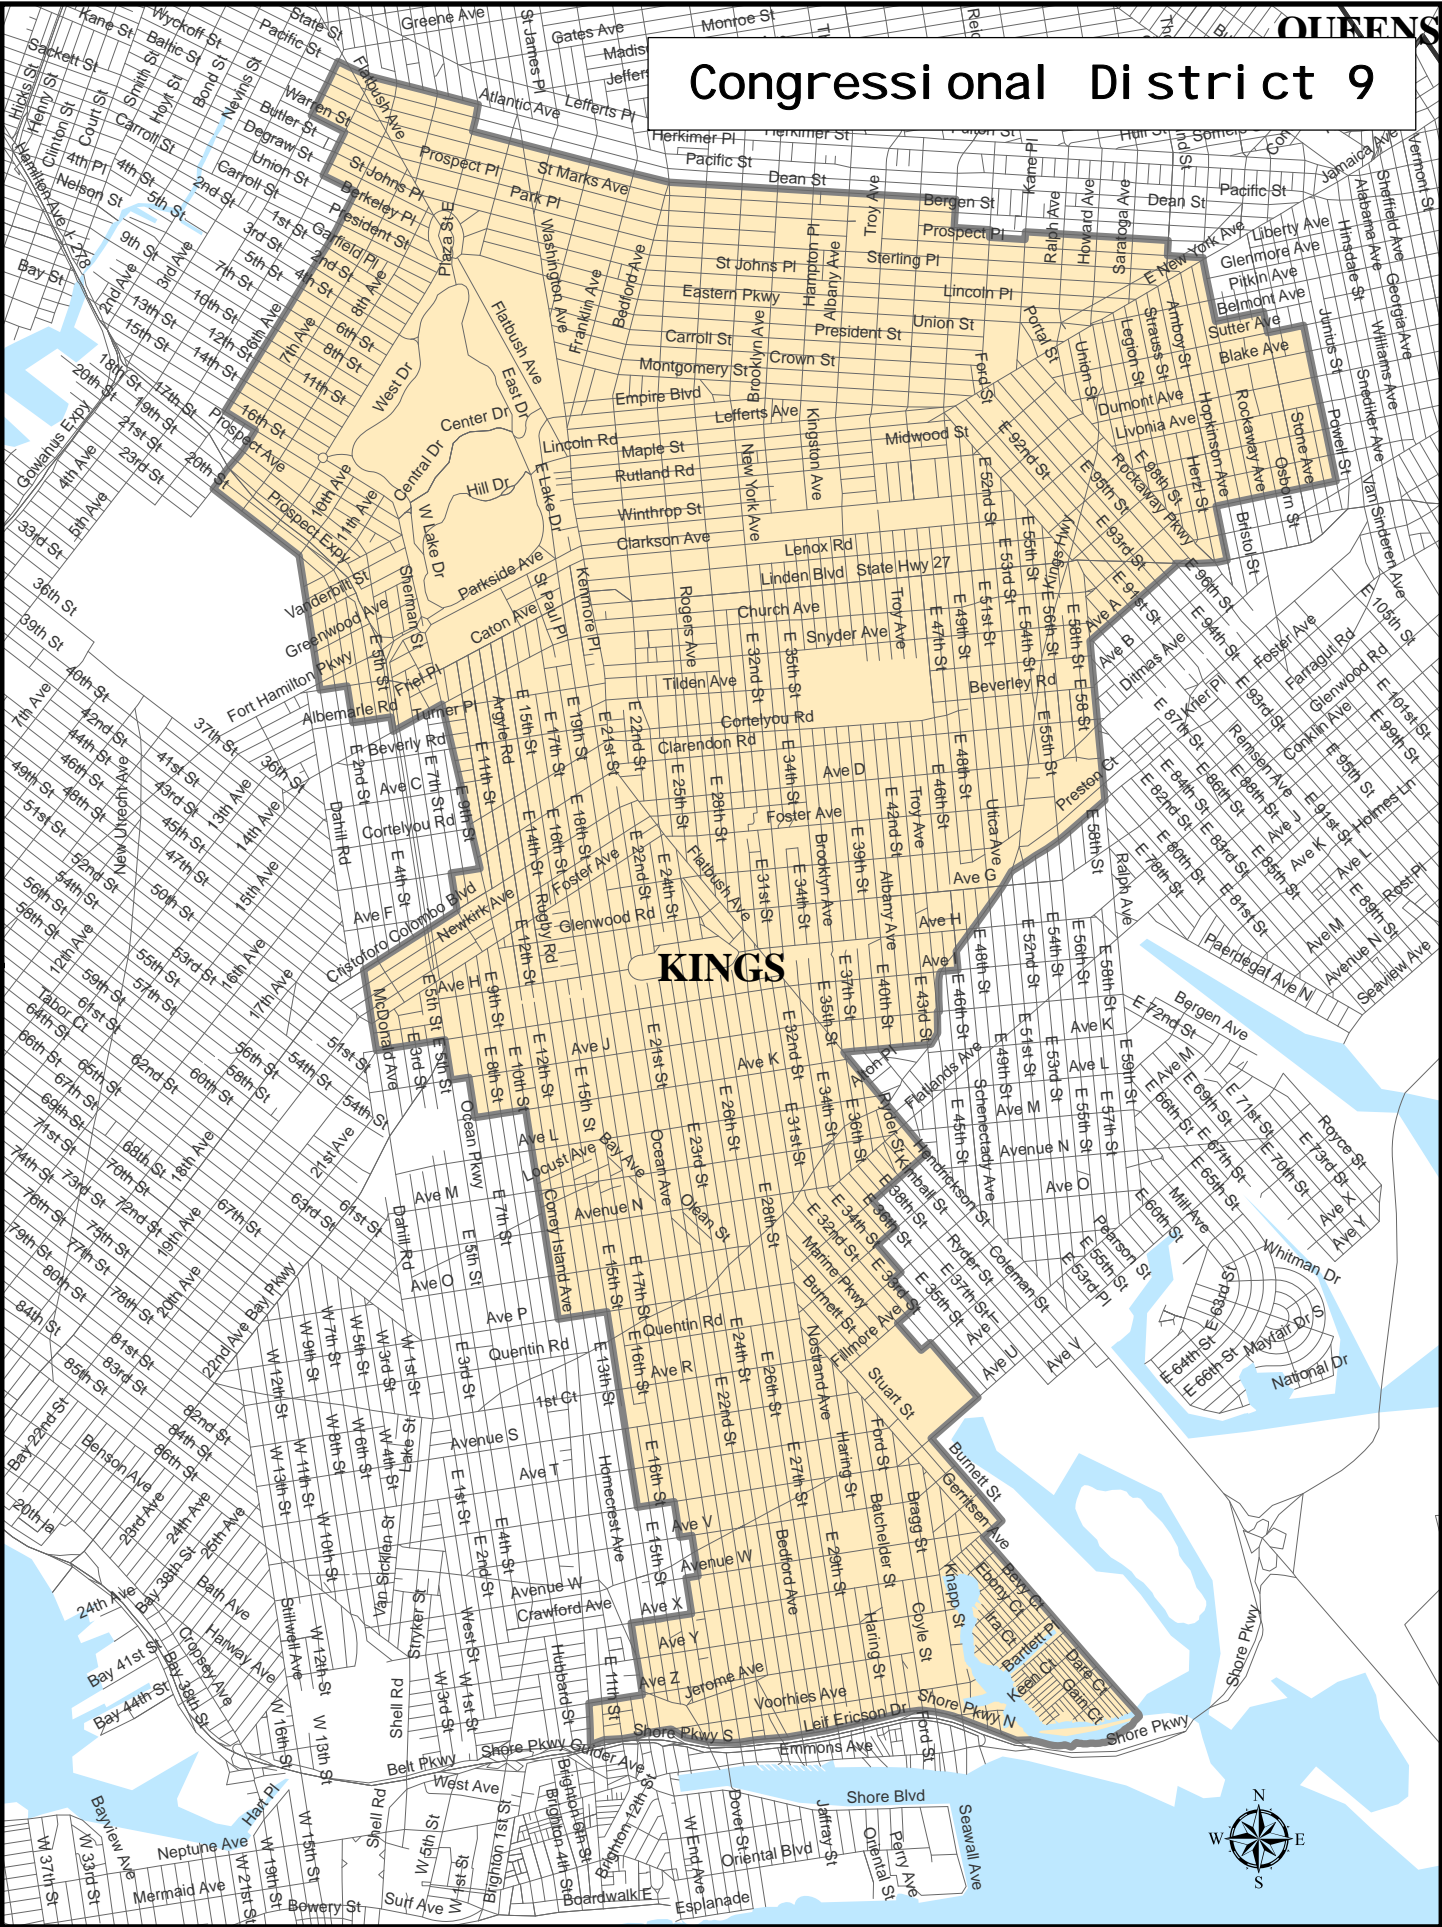

Congressional District 9

Congressional District

9

Total Population : 717,708
Deviation : 1
Deviation Percentage : 0.00

	NH White	NH Black	Hispanic	NH Asian	NH Amlnd	NH Hwn	NH Multi	NH Other
Total	213,133	365,095	80,893	41,387	1,462	177	12,689	2,872
% of Total	29.70	50.87	11.27	5.77	0.20	0.02	1.77	0.40
Total 18+	167,980	280,665	58,803	32,202	1,022	147	8,857	2,027
% of 18+	30.45	50.87	10.66	5.84	0.19	0.03	1.61	0.37