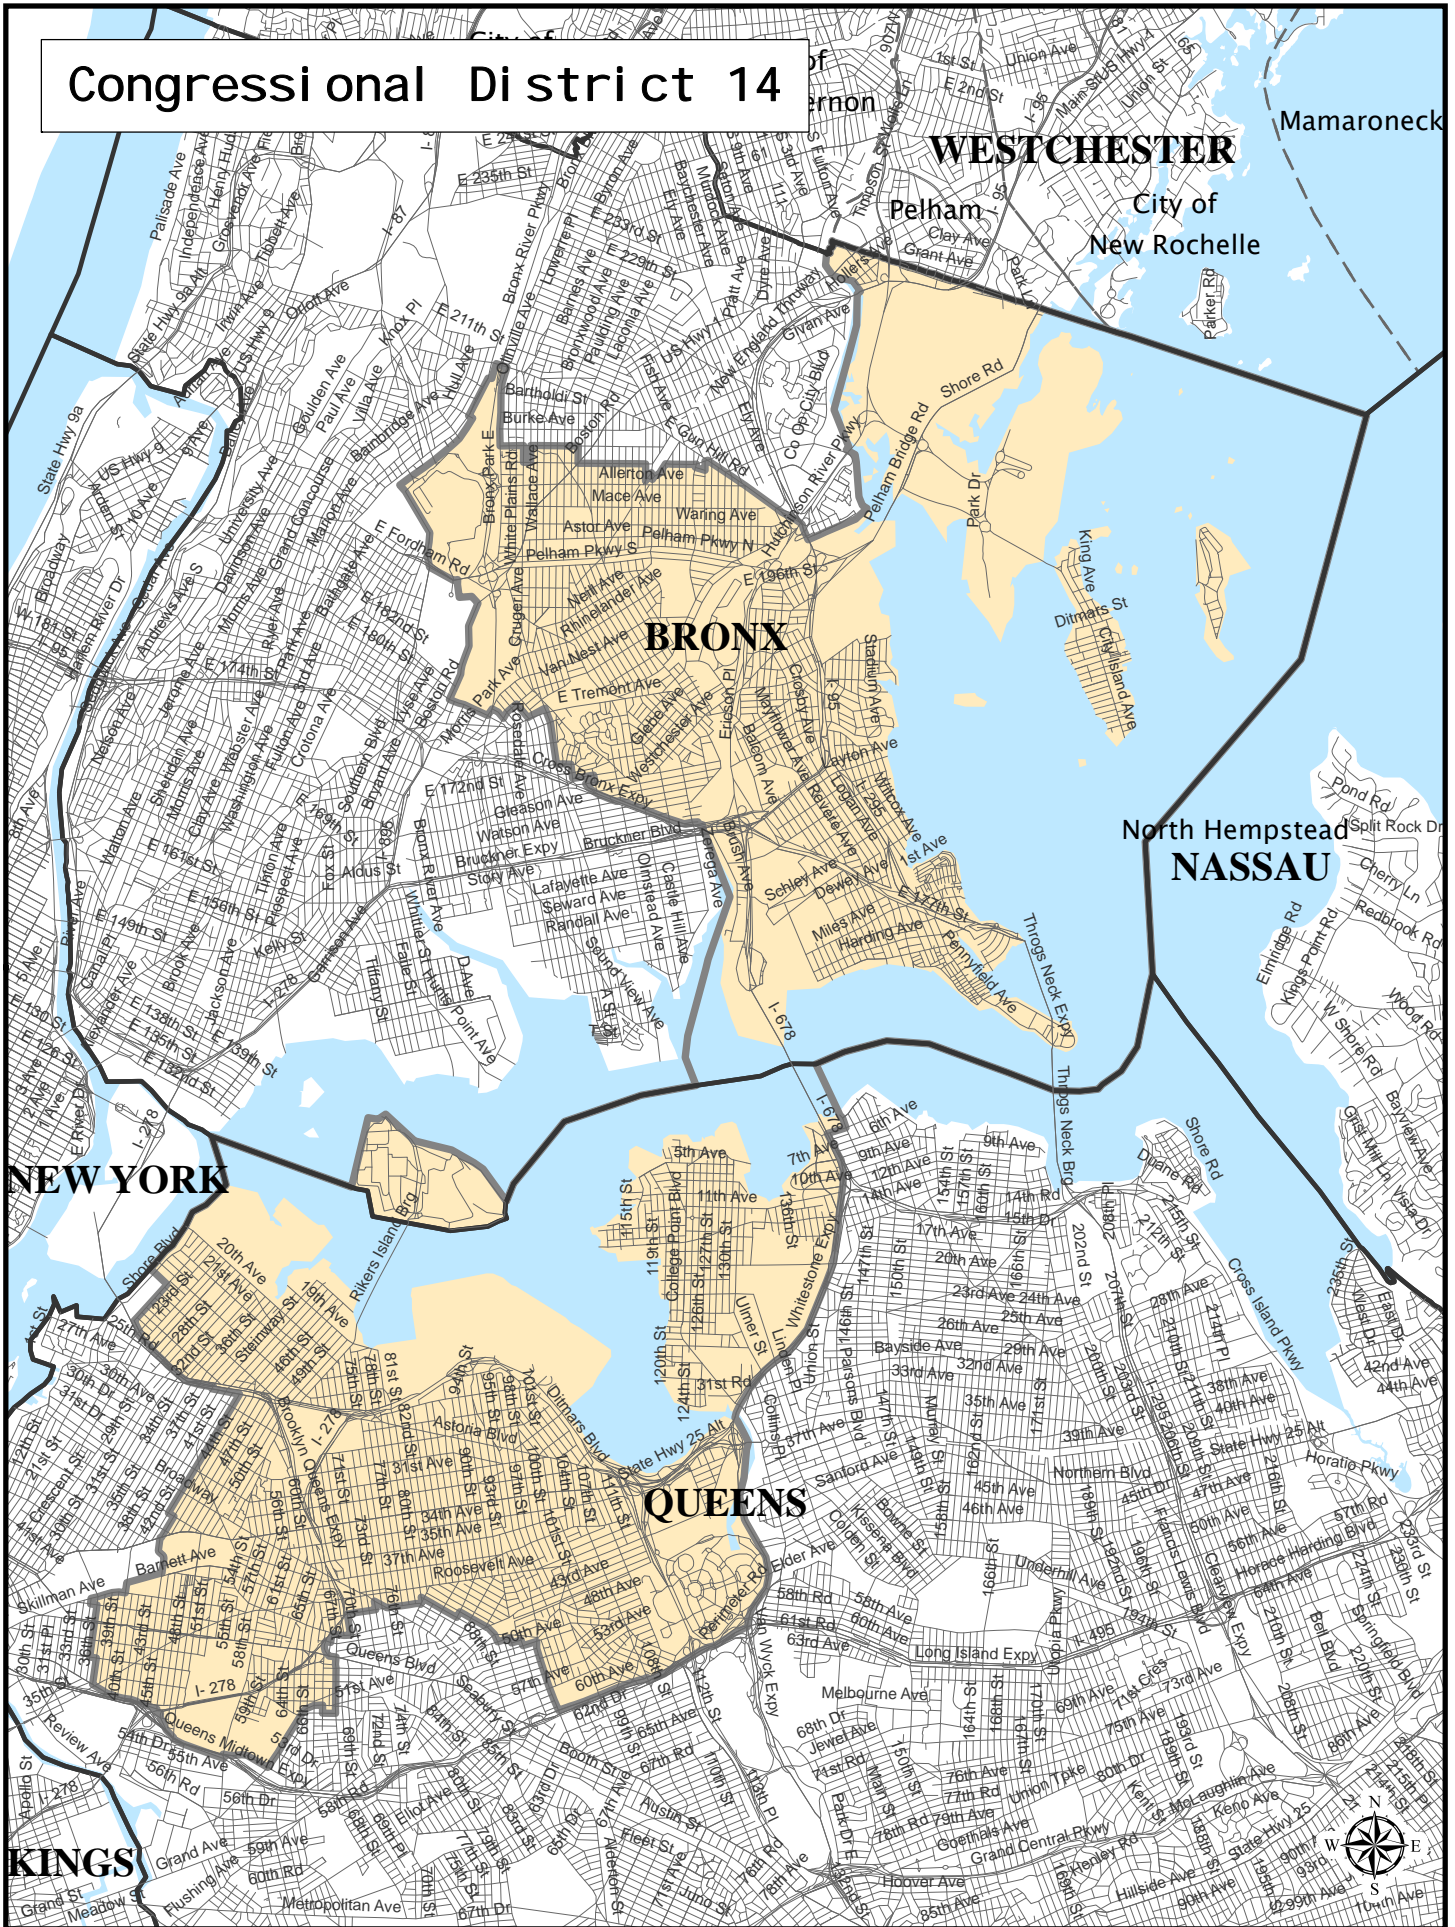

Congressional District 14

WESTCHESTER

Pelham

City of
New Rochelle

Mamaroneck

BRONX

North Hempstead
NASSAU

NEW YORK

QUEENS

KINGS

Congressional District 14

Total Population : 717,708
Deviation : 1
Deviation Percentage : 0.00

	NH White	NH Black	Hispanic	NH Asian	NH Amlnd	NH Hwn	NH Multi	NH Other
Total	178,916	67,790	341,030	113,115	1,305	180	10,625	4,747
% of Total	24.93	9.45	47.52	15.76	0.18	0.03	1.48	0.66
Total 18+	155,606	55,242	255,942	89,934	796	142	7,566	3,453
% of 18+	27.36	9.71	45.01	15.81	0.14	0.02	1.33	0.61