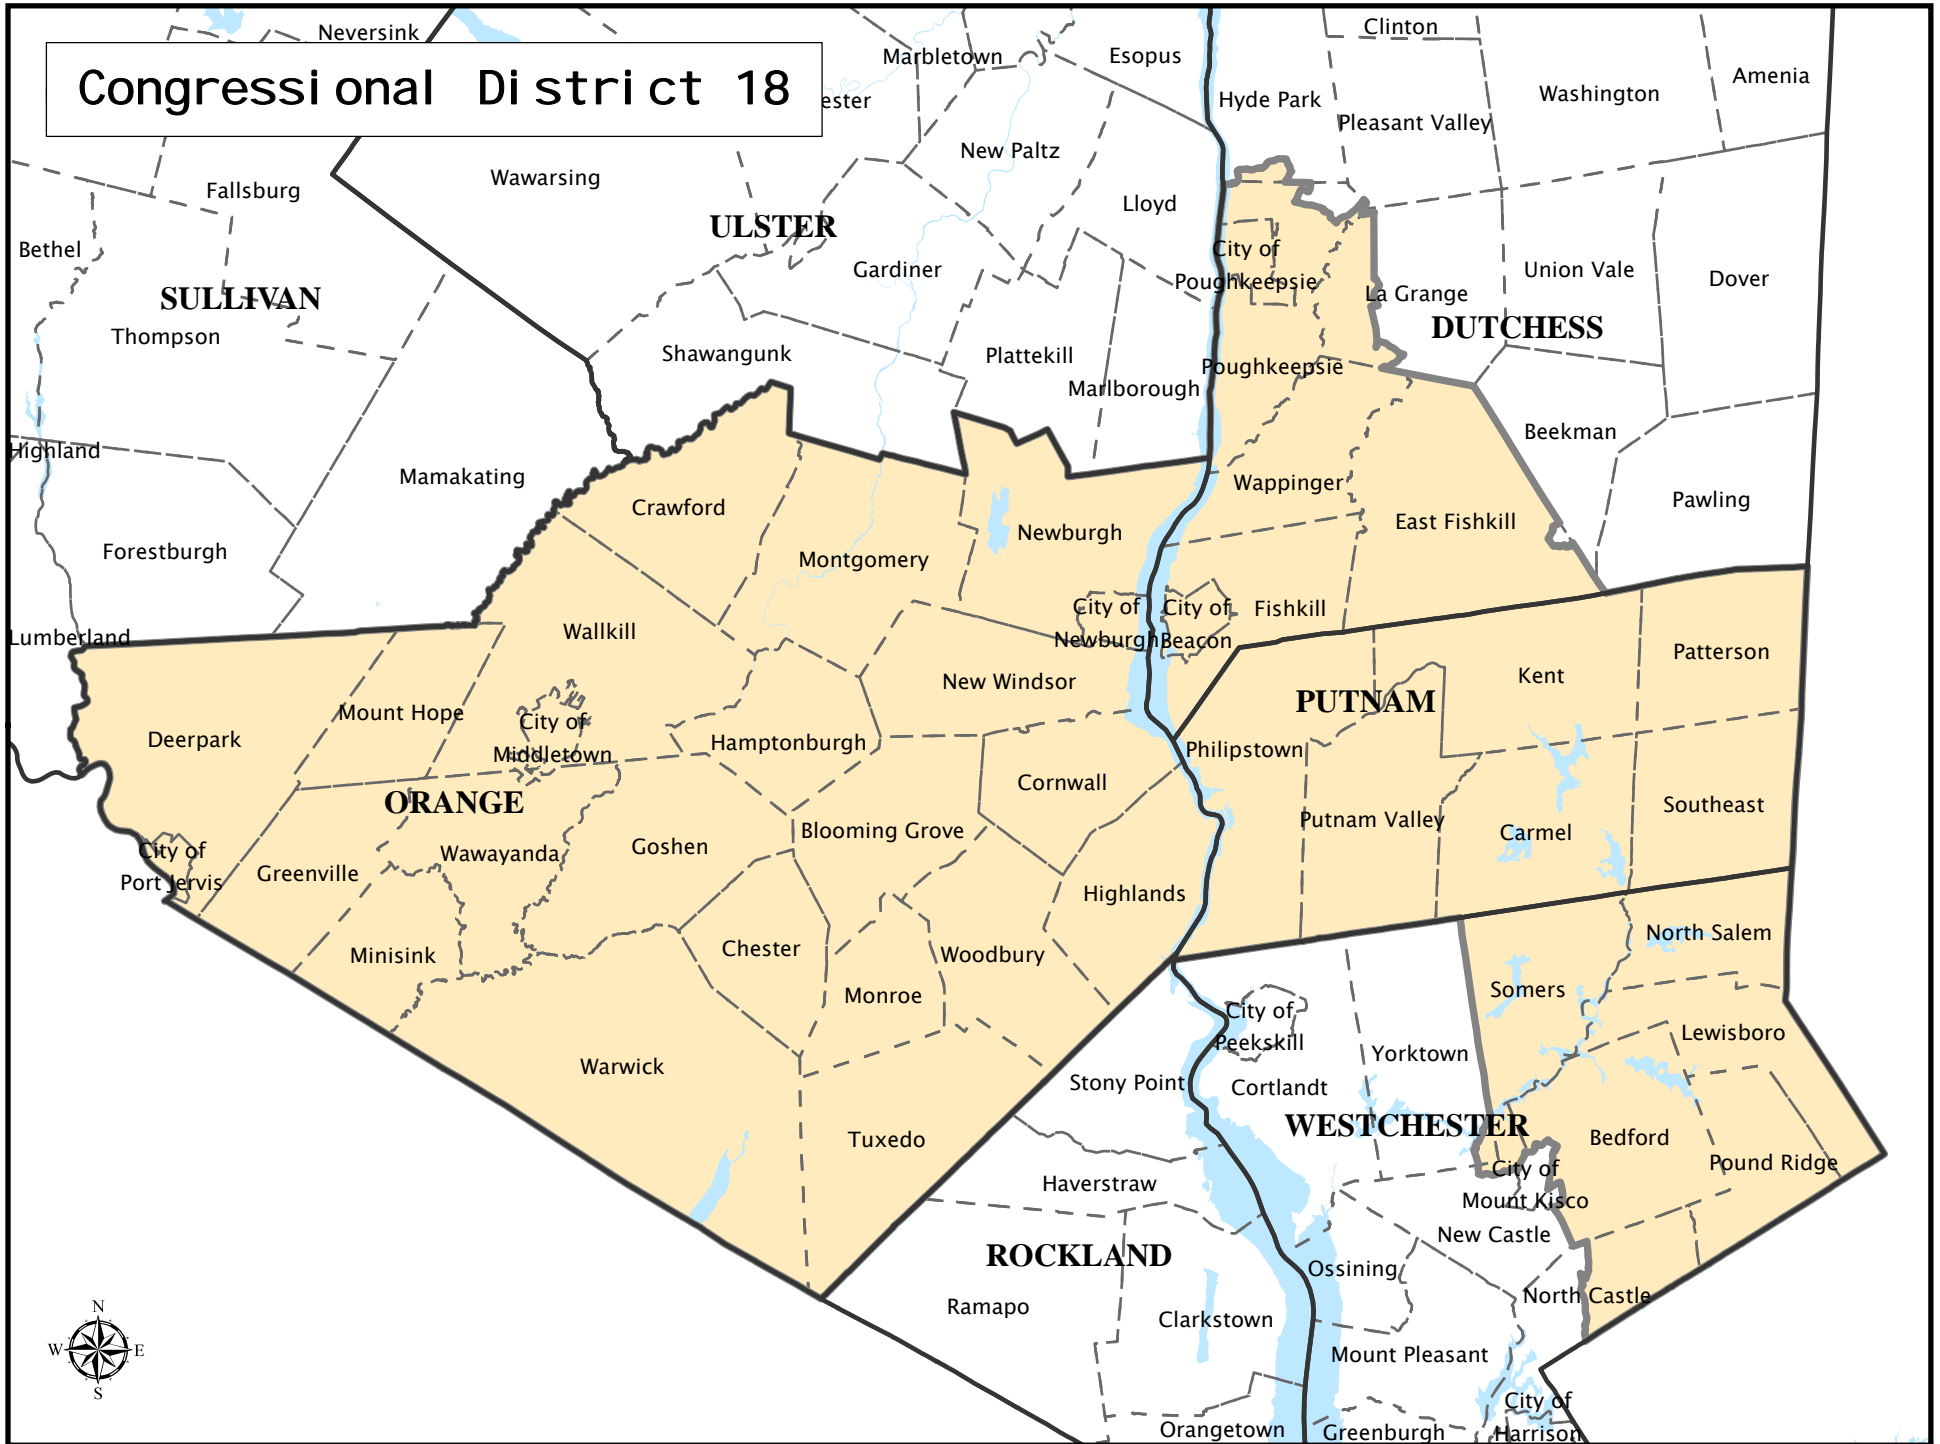

Congressional District 18

Congressional District 18

Total Population : 717,707
Deviation : 0
Deviation Percentage : 0.00

	NH White	NH Black	Hispanic	NH Asian	NH Amlnd	NH Hwn	NH Multi	NH Other
Total	515,237	60,034	106,389	20,364	1,357	149	12,625	1,552
% of Total	71.79	8.36	14.82	2.84	0.19	0.02	1.76	0.22
Total 18+	397,239	43,973	69,988	15,120	1,058	120	6,363	931
% of 18+	74.28	8.22	13.09	2.83	0.20	0.02	1.19	0.17

Department Of Justice

	NH White	NH Black	Hispanic	NH Asian	NH Amlnd	NH Hwn	NH Multi	NH Other
Total	515,237	64,781	106,389	23,216	3,008	264	2,862	1,950
% of Total	71.79	9.03	14.82	3.23	0.42	0.04	0.40	0.27
Total 18+	397,239	45,711	69,988	16,341	2,230	207	1,926	1,150
% of 18+	74.28	8.55	13.09	3.06	0.42	0.04	0.36	0.22