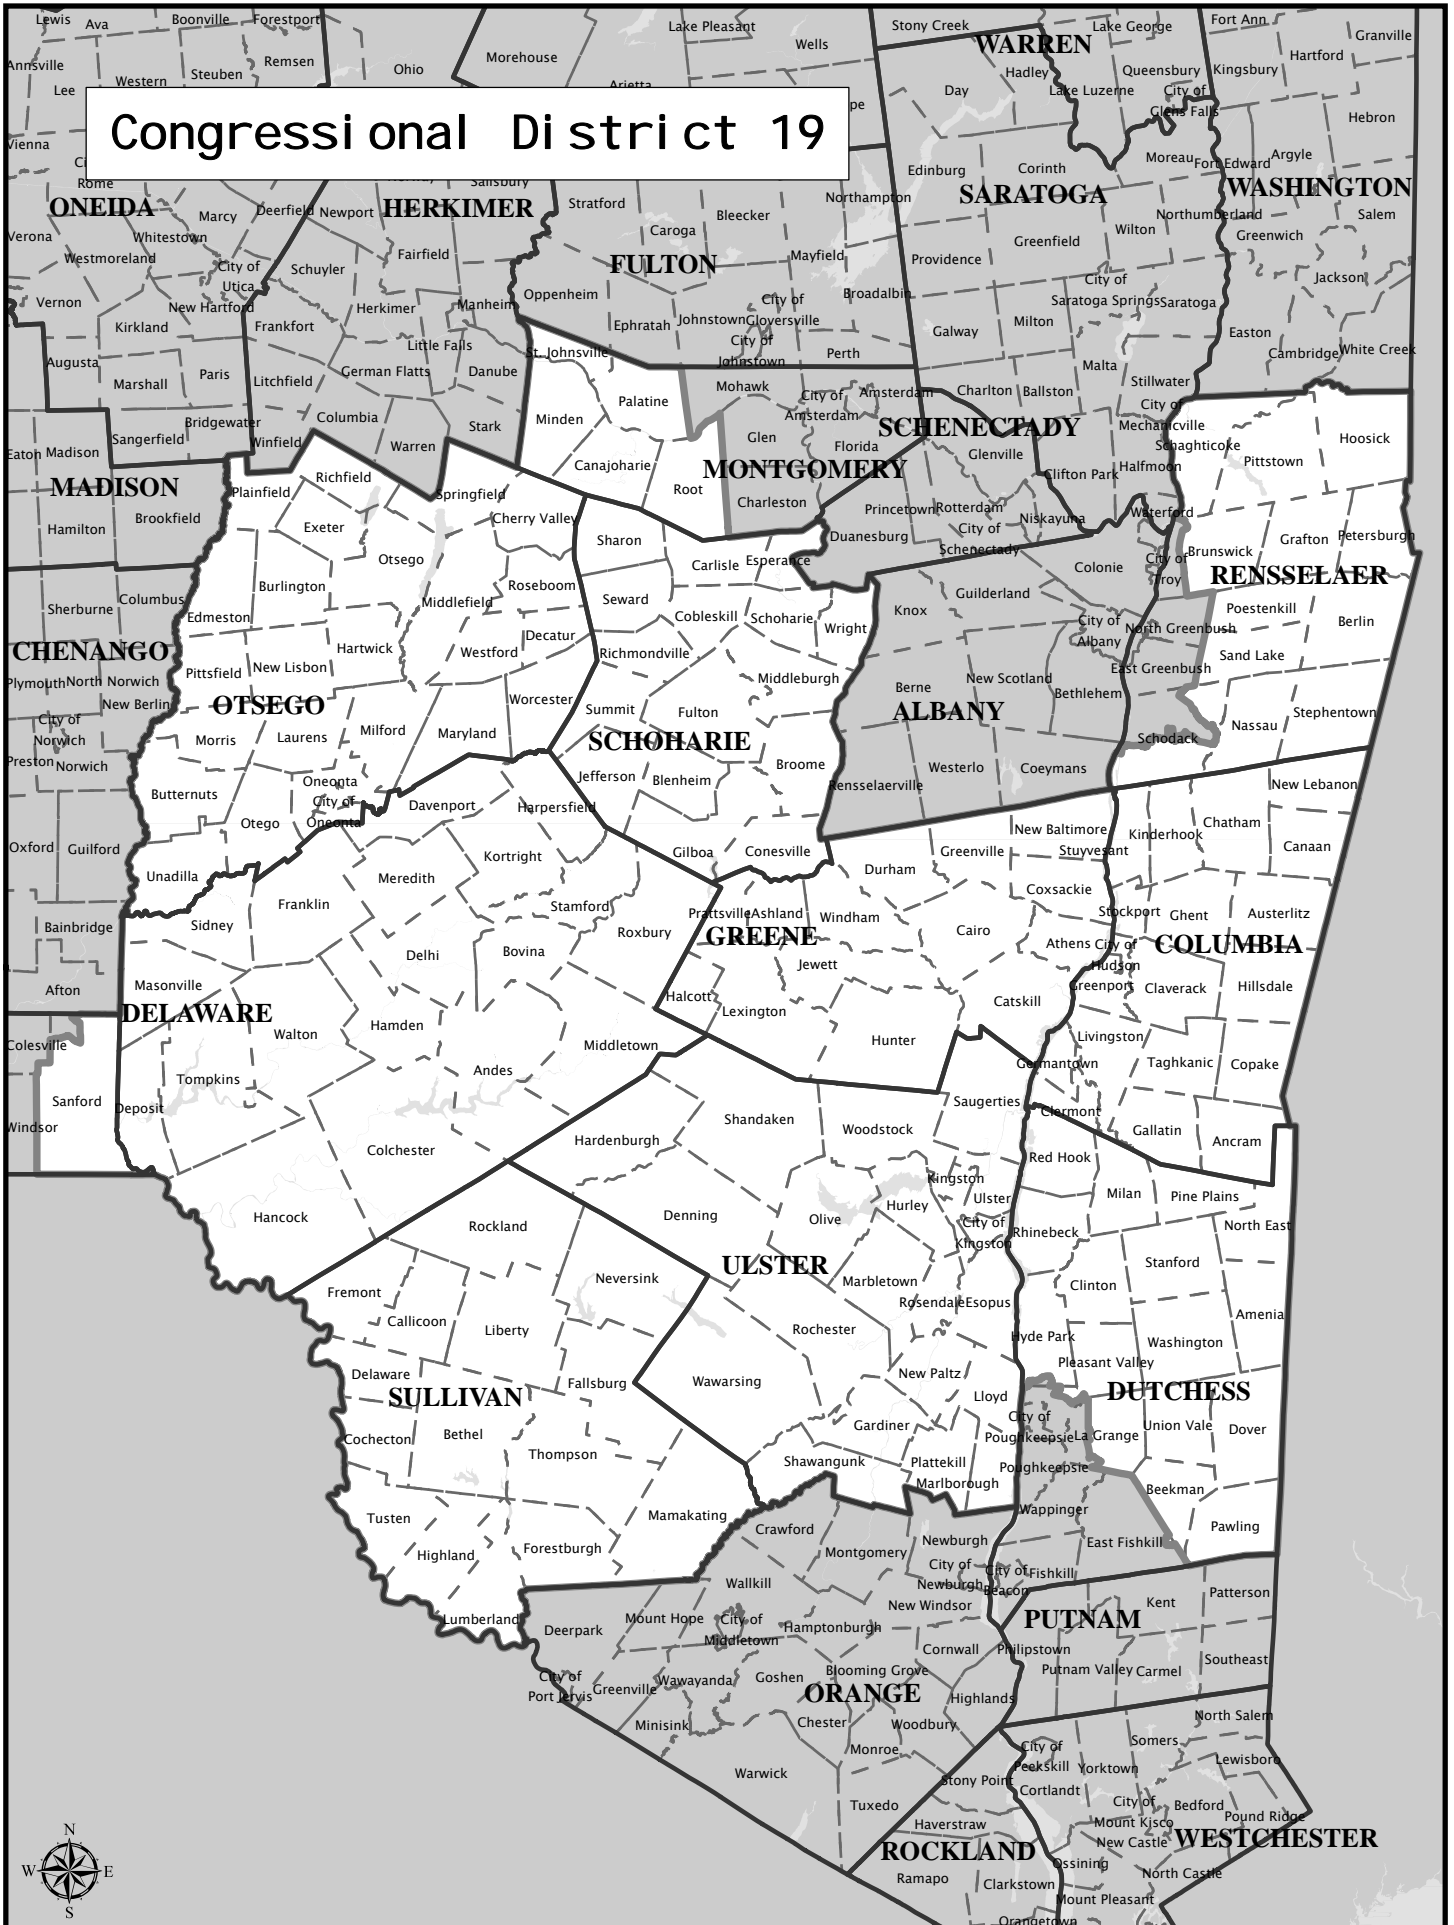

Congressional District 19

Congressional District 19

Total Population : 717,708
Deviation : 1
Deviation Percentage : 0.00

	NH White	NH Black	Hispanic	NH Asian	NH Amlnd	NH Hwn	NH Multi	NH Other
Total	619,581	29,139	45,276	9,707	1,452	147	11,270	1,136
% of Total	86.33	4.06	6.31	1.35	0.20	0.02	1.57	0.16
Total 18+	499,618	22,846	30,648	7,461	1,187	127	5,751	731
% of 18+	87.90	4.02	5.39	1.31	0.21	0.02	1.01	0.13

Department Of Justice

	NH White	NH Black	Hispanic	NH Asian	NH Amlnd	NH Hwn	NH Multi	NH Other
Total	619,581	33,657	45,276	11,639	4,104	282	1,746	1,423
% of Total	86.33	4.69	6.31	1.62	0.57	0.04	0.24	0.20
Total 18+	499,618	24,246	30,648	8,353	3,197	215	1,150	942
% of 18+	87.90	4.27	5.39	1.47	0.56	0.04	0.20	0.17