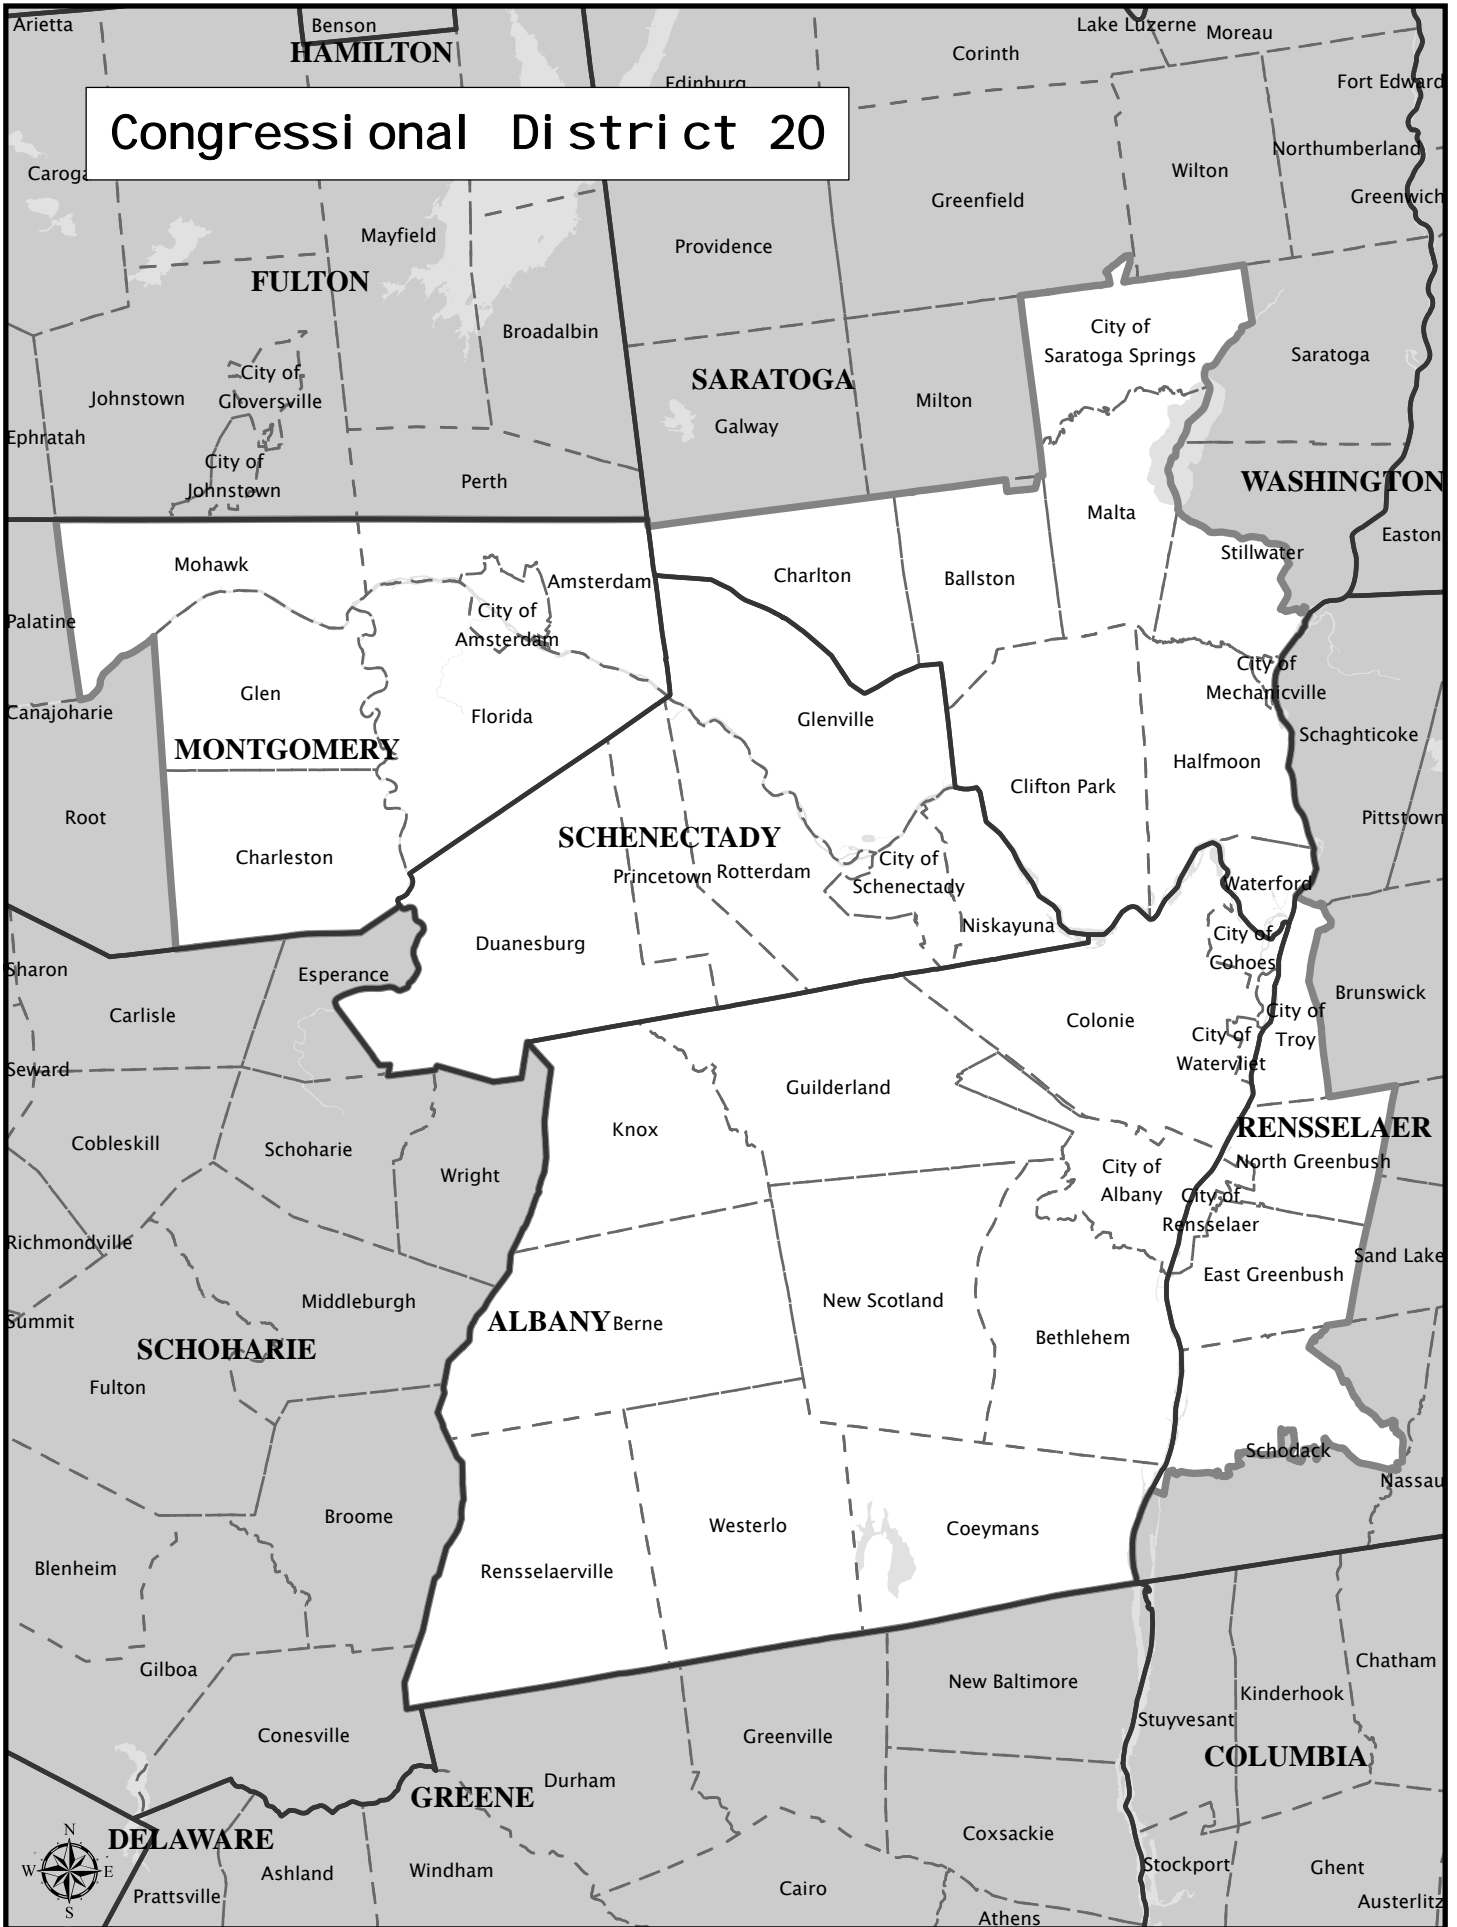

Congressional District 20

Congressional District 20

Total Population : 717,708
Deviation : 1
Deviation Percentage : 0.00

	NH White	NH Black	Hispanic	NH Asian	NH Amlnd	NH Hwn	NH Multi	NH Other
Total	571,257	61,684	37,646	26,072	1,337	211	15,836	3,665
% of Total	79.59	8.59	5.25	3.63	0.19	0.03	2.21	0.51
Total 18+	466,923	43,565	23,886	19,707	1,011	168	7,933	2,313
% of 18+	82.57	7.70	4.22	3.48	0.18	0.03	1.40	0.41

Department Of Justice

	NH White	NH Black	Hispanic	NH Asian	NH Amlnd	NH Hwn	NH Multi	NH Other
Total	571,257	68,544	37,646	29,344	3,261	311	3,375	3,970
% of Total	79.59	9.55	5.25	4.09	0.45	0.04	0.47	0.55
Total 18+	466,923	45,891	23,886	21,353	2,495	242	2,199	2,517
% of 18+	82.57	8.12	4.22	3.78	0.44	0.04	0.39	0.45