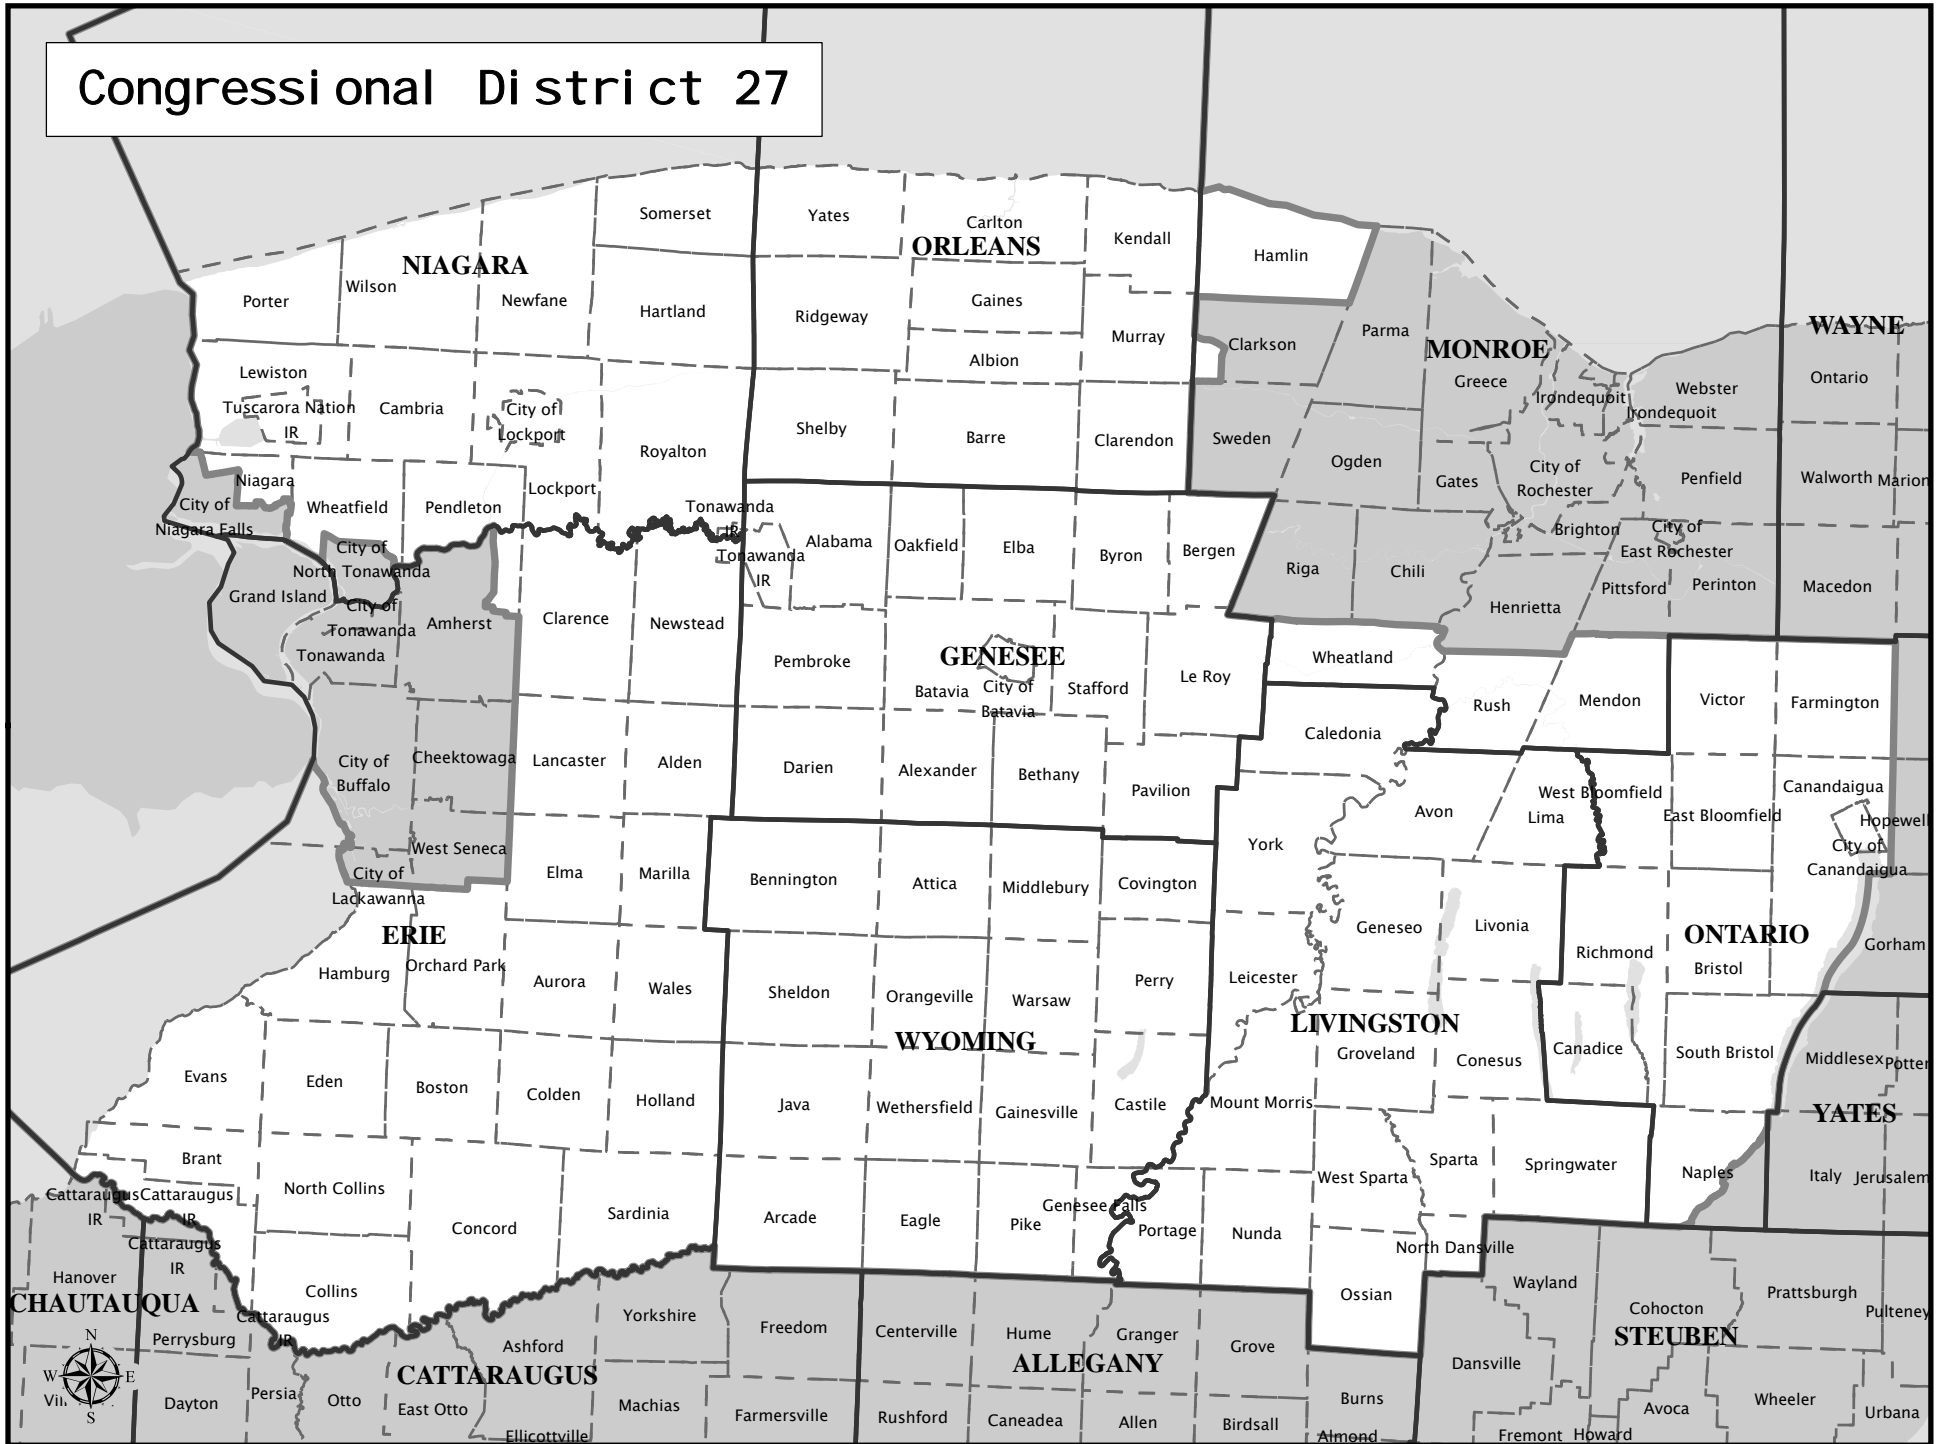

Congressional District 27

Congressional District 27

Total Population : 717,707
Deviation : 0
Deviation Percentage : 0.00

	NH White	NH Black	Hispanic	NH Asian	NH Amlnd	NH Hwn	NH Multi	NH Other
Total	665,344	16,398	15,731	6,391	5,109	107	8,049	578
% of Total	92.70	2.28	2.19	0.89	0.71	0.01	1.12	0.08
Total 18+	522,313	13,648	10,150	4,680	3,772	83	3,496	396
% of 18+	93.51	2.44	1.82	0.84	0.68	0.01	0.63	0.07

Department Of Justice

	NH White	NH Black	Hispanic	NH Asian	NH Amlnd	NH Hwn	NH Multi	NH Other
Total	665,344	19,523	15,731	7,867	7,383	215	895	749
% of Total	92.70	2.72	2.19	1.10	1.03	0.03	0.12	0.10
Total 18+	522,313	14,371	10,150	5,261	5,236	150	532	525
% of 18+	93.51	2.57	1.82	0.94	0.94	0.03	0.10	0.09