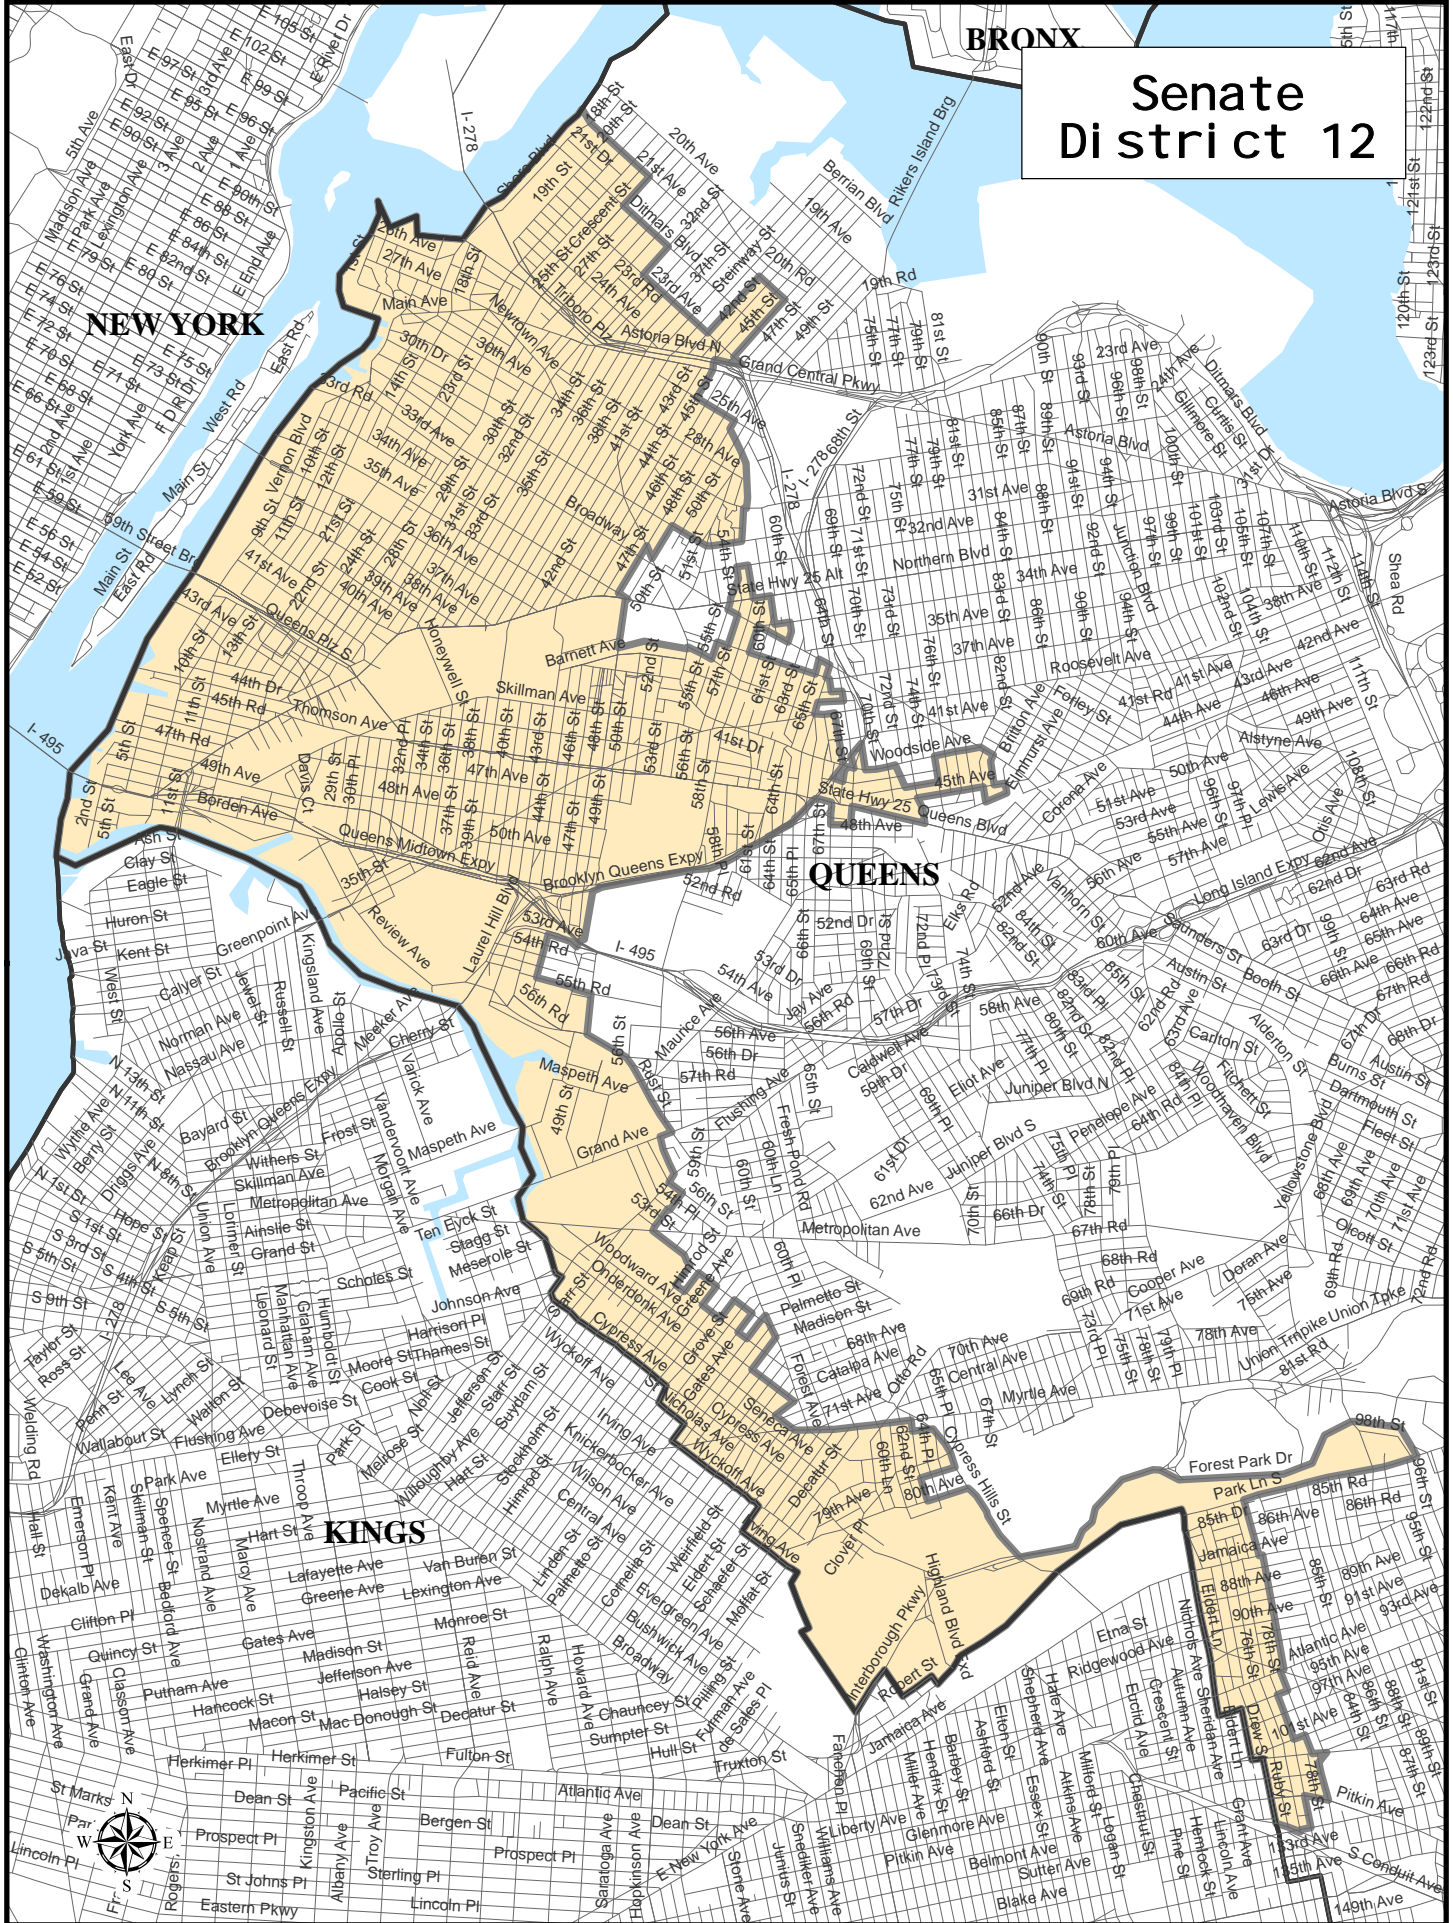

BRONX

Senate District 12

NEW YORK

QUEENS

KINGS

Senate District 12

Adjusted Total Population : 319,114
Deviation : 11,758
Deviation Percentage : 3.83

	NH White	NH Black	Hispanic	NH Asian	NH Amlnd	NH Hwn	NH Multi	NH Other	Unknown
Total	114,601	15,244	116,752	62,541	654	133	6,434	2,756	-1
% of Total	35.91	4.78	36.59	19.60	0.20	0.04	2.02	0.86	0.00
Total 18+	102,585	11,910	87,866	50,836	371	105	4,747	2,090	-1
% of 18+	39.38	4.57	33.73	19.51	0.14	0.04	1.82	0.80	0.00