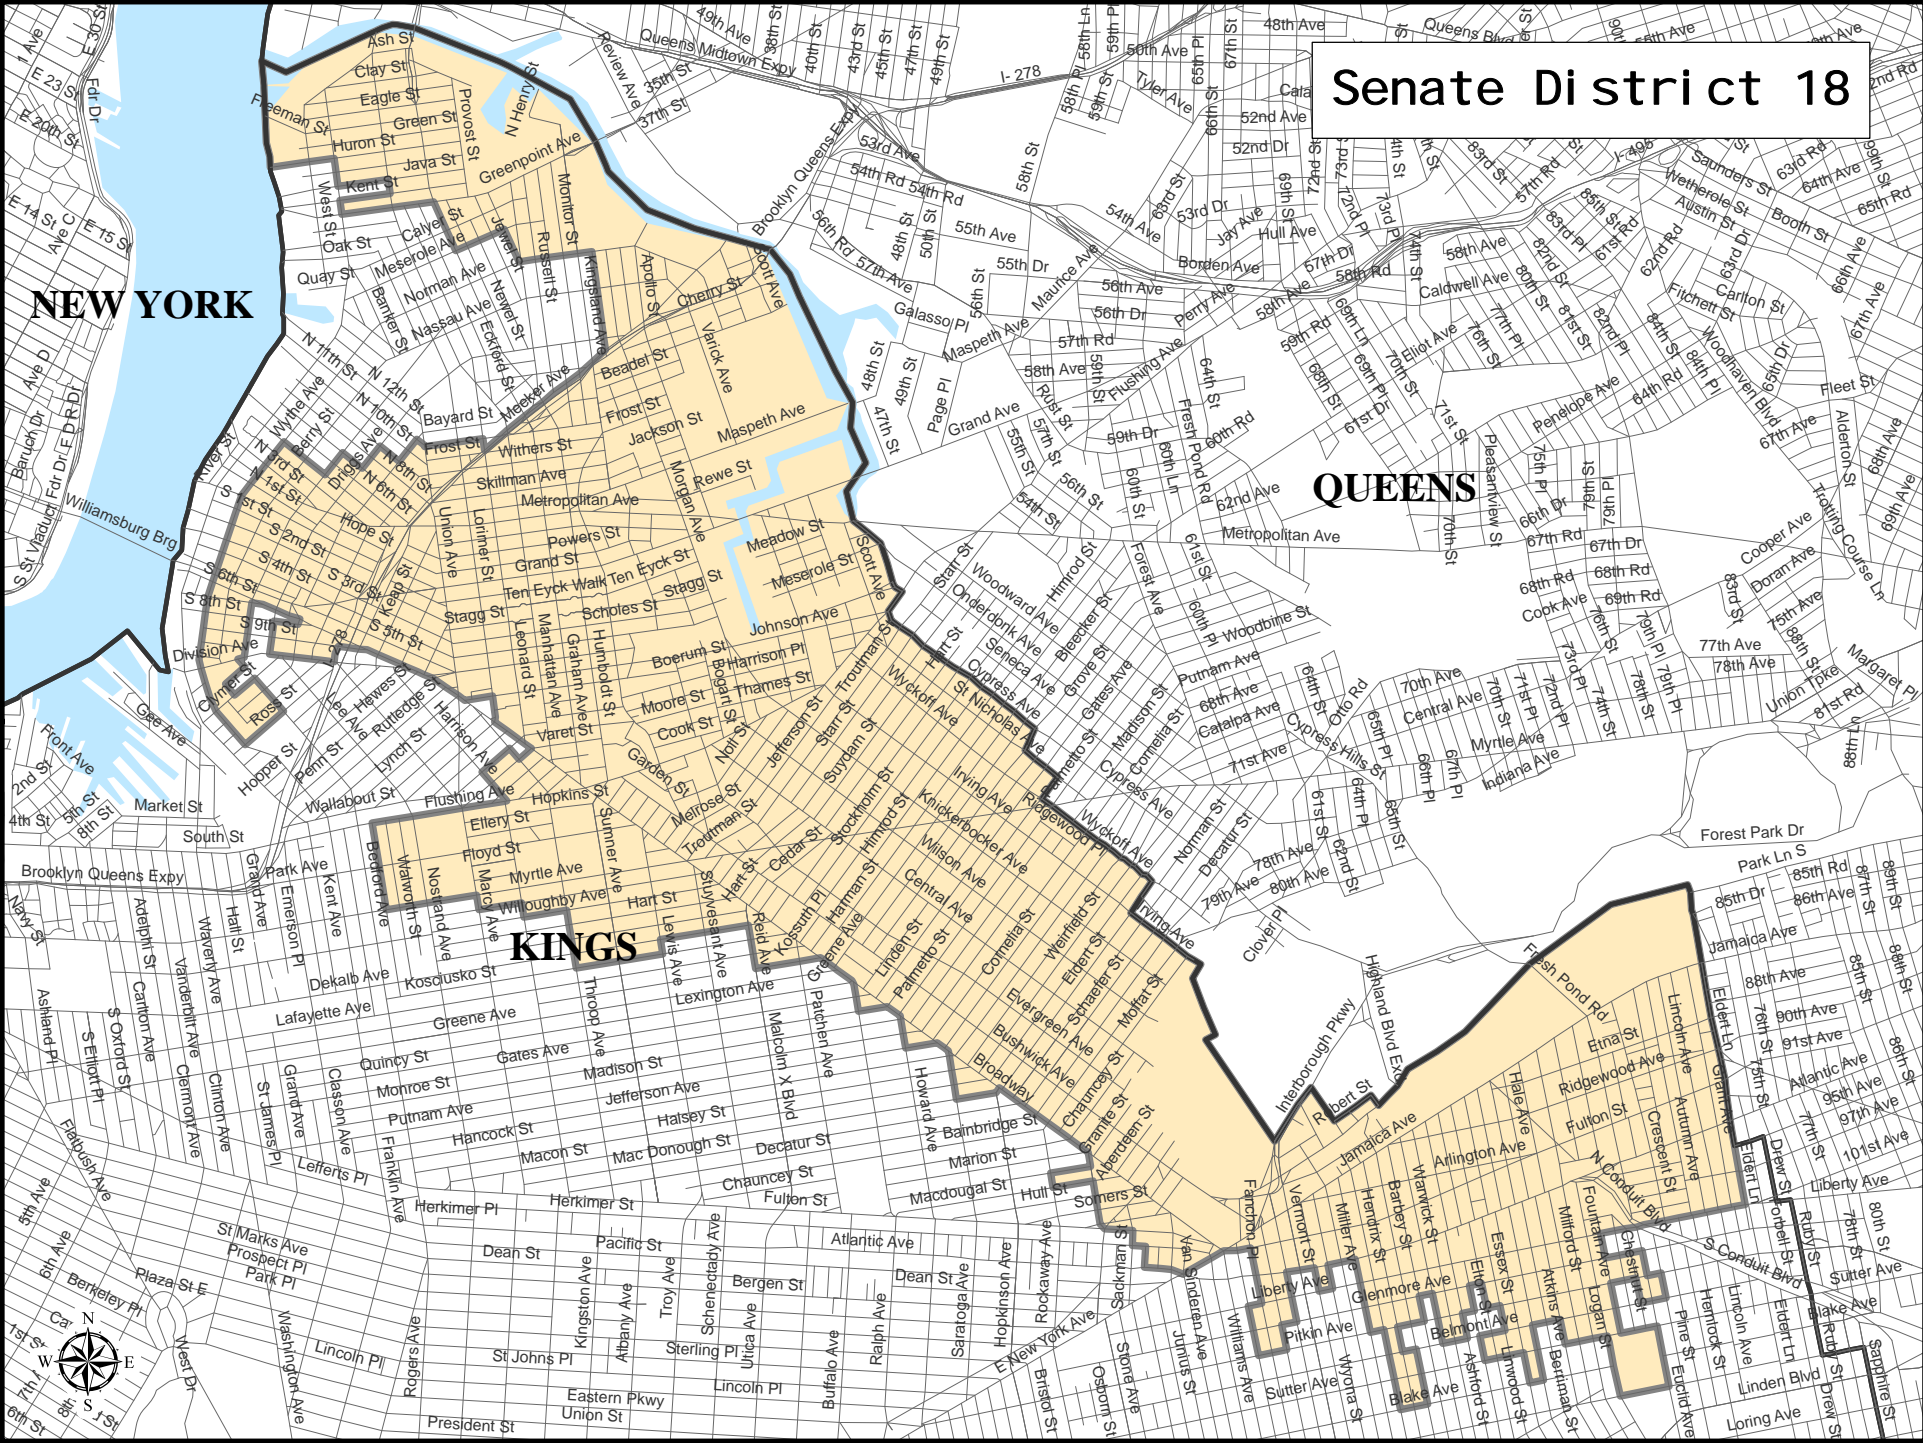

Senate District 18

NEW YORK

QUEENS

KINGS

Senate District 18

Adjusted Total Population : 318,022
Deviation : 10,666
Deviation Percentage : 3.47

	NH White	NH Black	Hispanic	NH Asian	NH Amlnd	NH Hwn	NH Multi	NH Other	Unknown
Total	56,895	65,614	170,733	16,758	775	114	4,291	2,838	4
% of Total	17.89	20.63	53.69	5.27	0.24	0.04	1.35	0.89	0.00
Total 18+	50,561	48,465	123,989	13,920	528	88	3,316	1,988	4
% of 18+	20.82	19.96	51.05	5.73	0.22	0.04	1.37	0.82	0.00