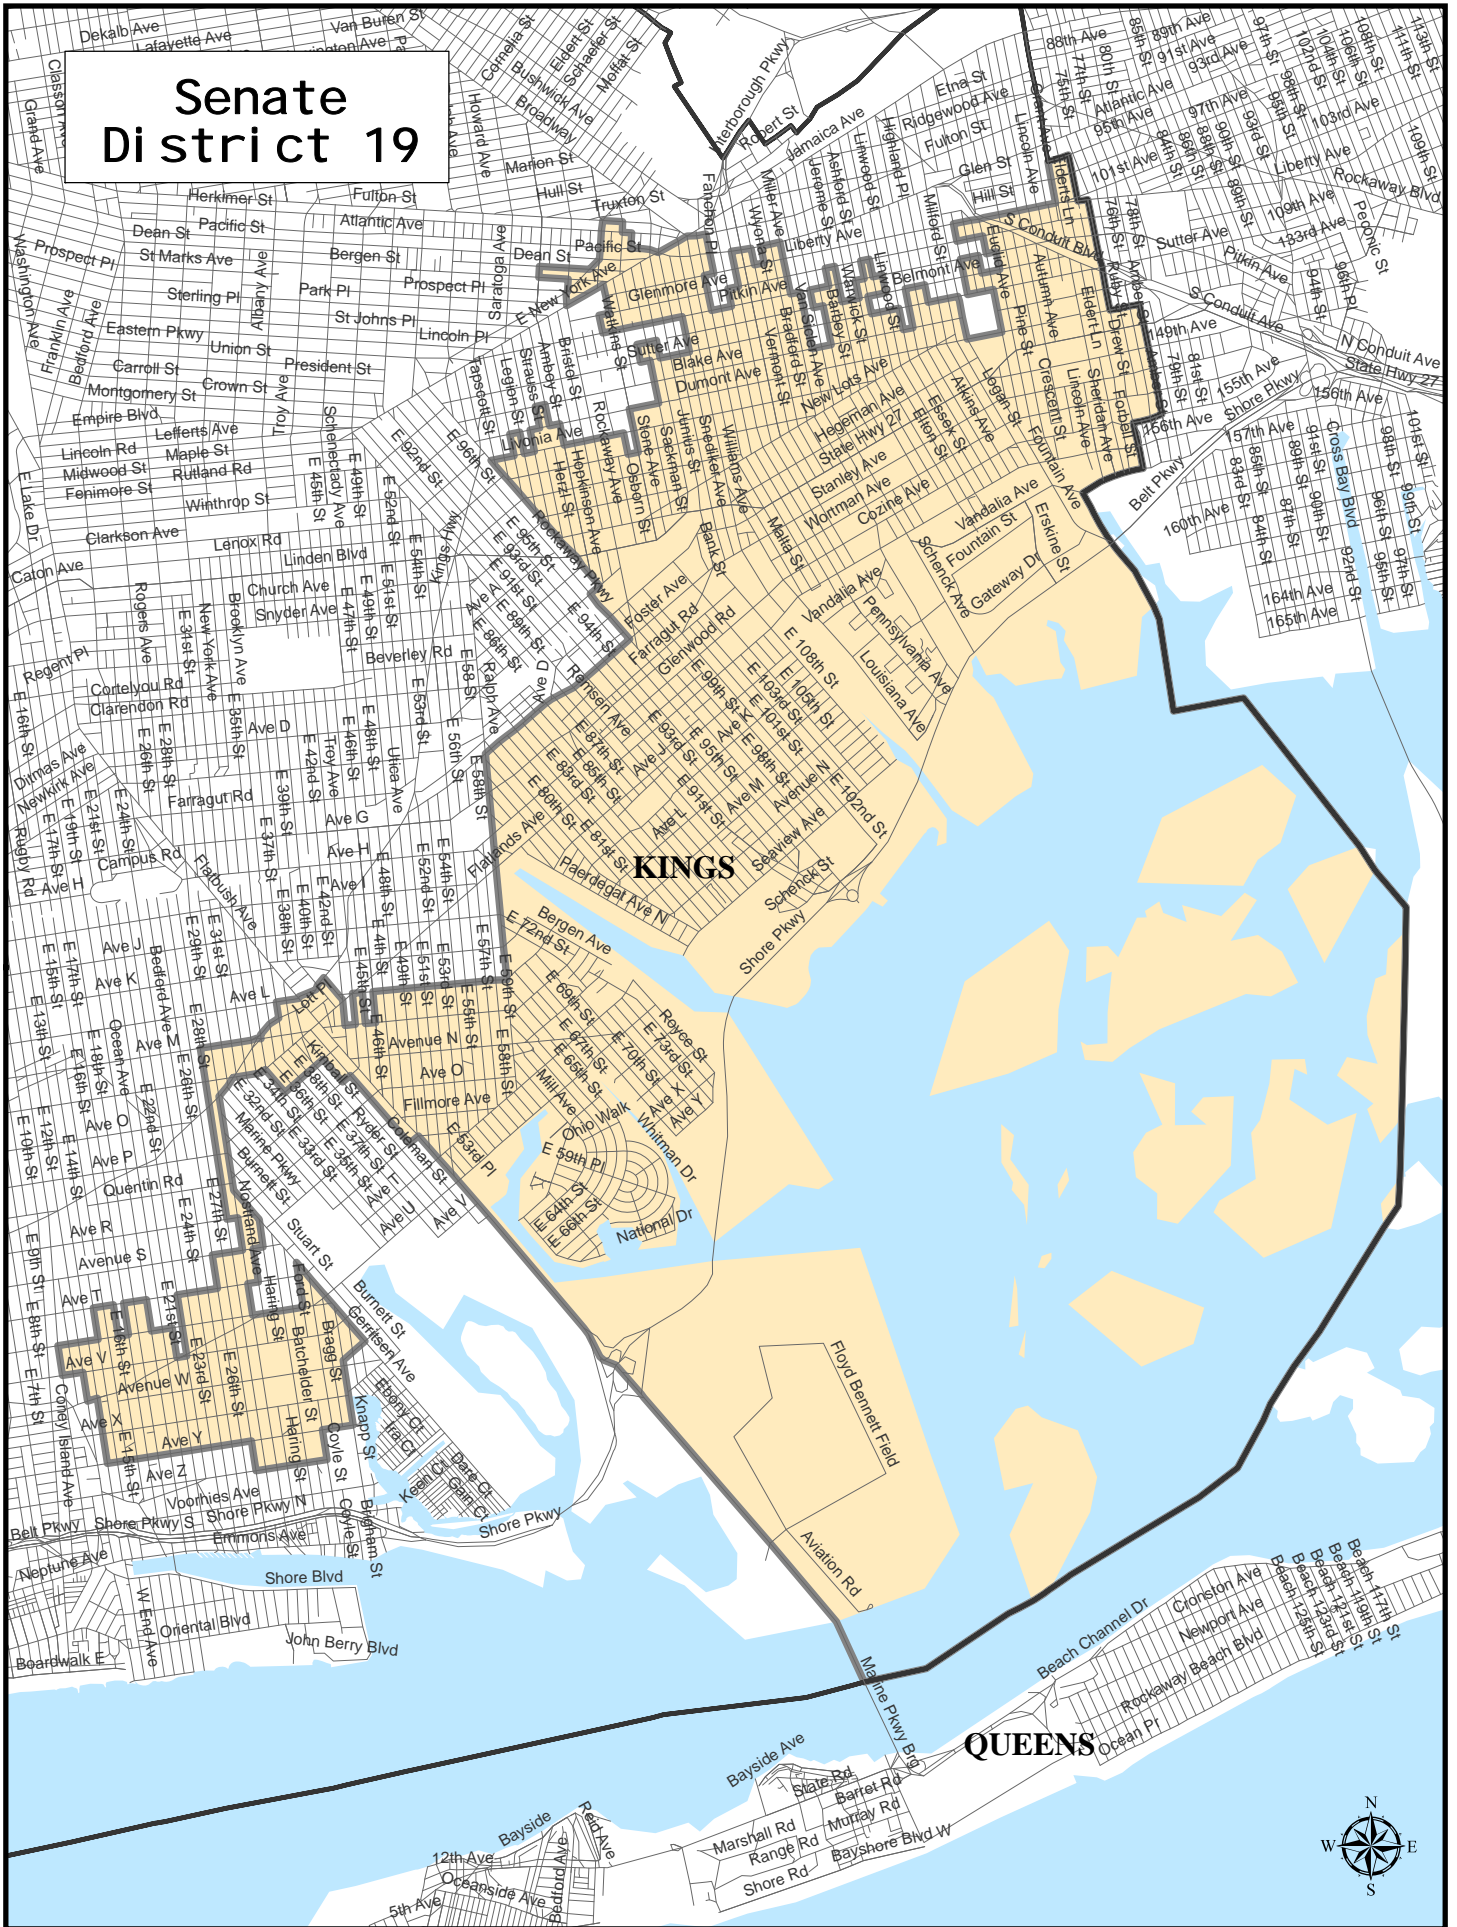

Senate District 19

Senate District 19

Adjusted Total Population : 318,019
Deviation : 10,663
Deviation Percentage : 3.47

	NH White	NH Black	Hispanic	NH Asian	NH Amlnd	NH Hwn	NH Multi	NH Other	Unknown
Total	57,712	183,648	48,006	21,487	790	79	4,703	1,587	7
% of Total	18.15	57.75	15.10	6.76	0.25	0.02	1.48	0.50	0.00
Total 18+	48,478	134,383	33,859	16,489	562	59	3,299	1,124	7
% of 18+	20.35	56.40	14.21	6.92	0.24	0.02	1.38	0.47	0.00