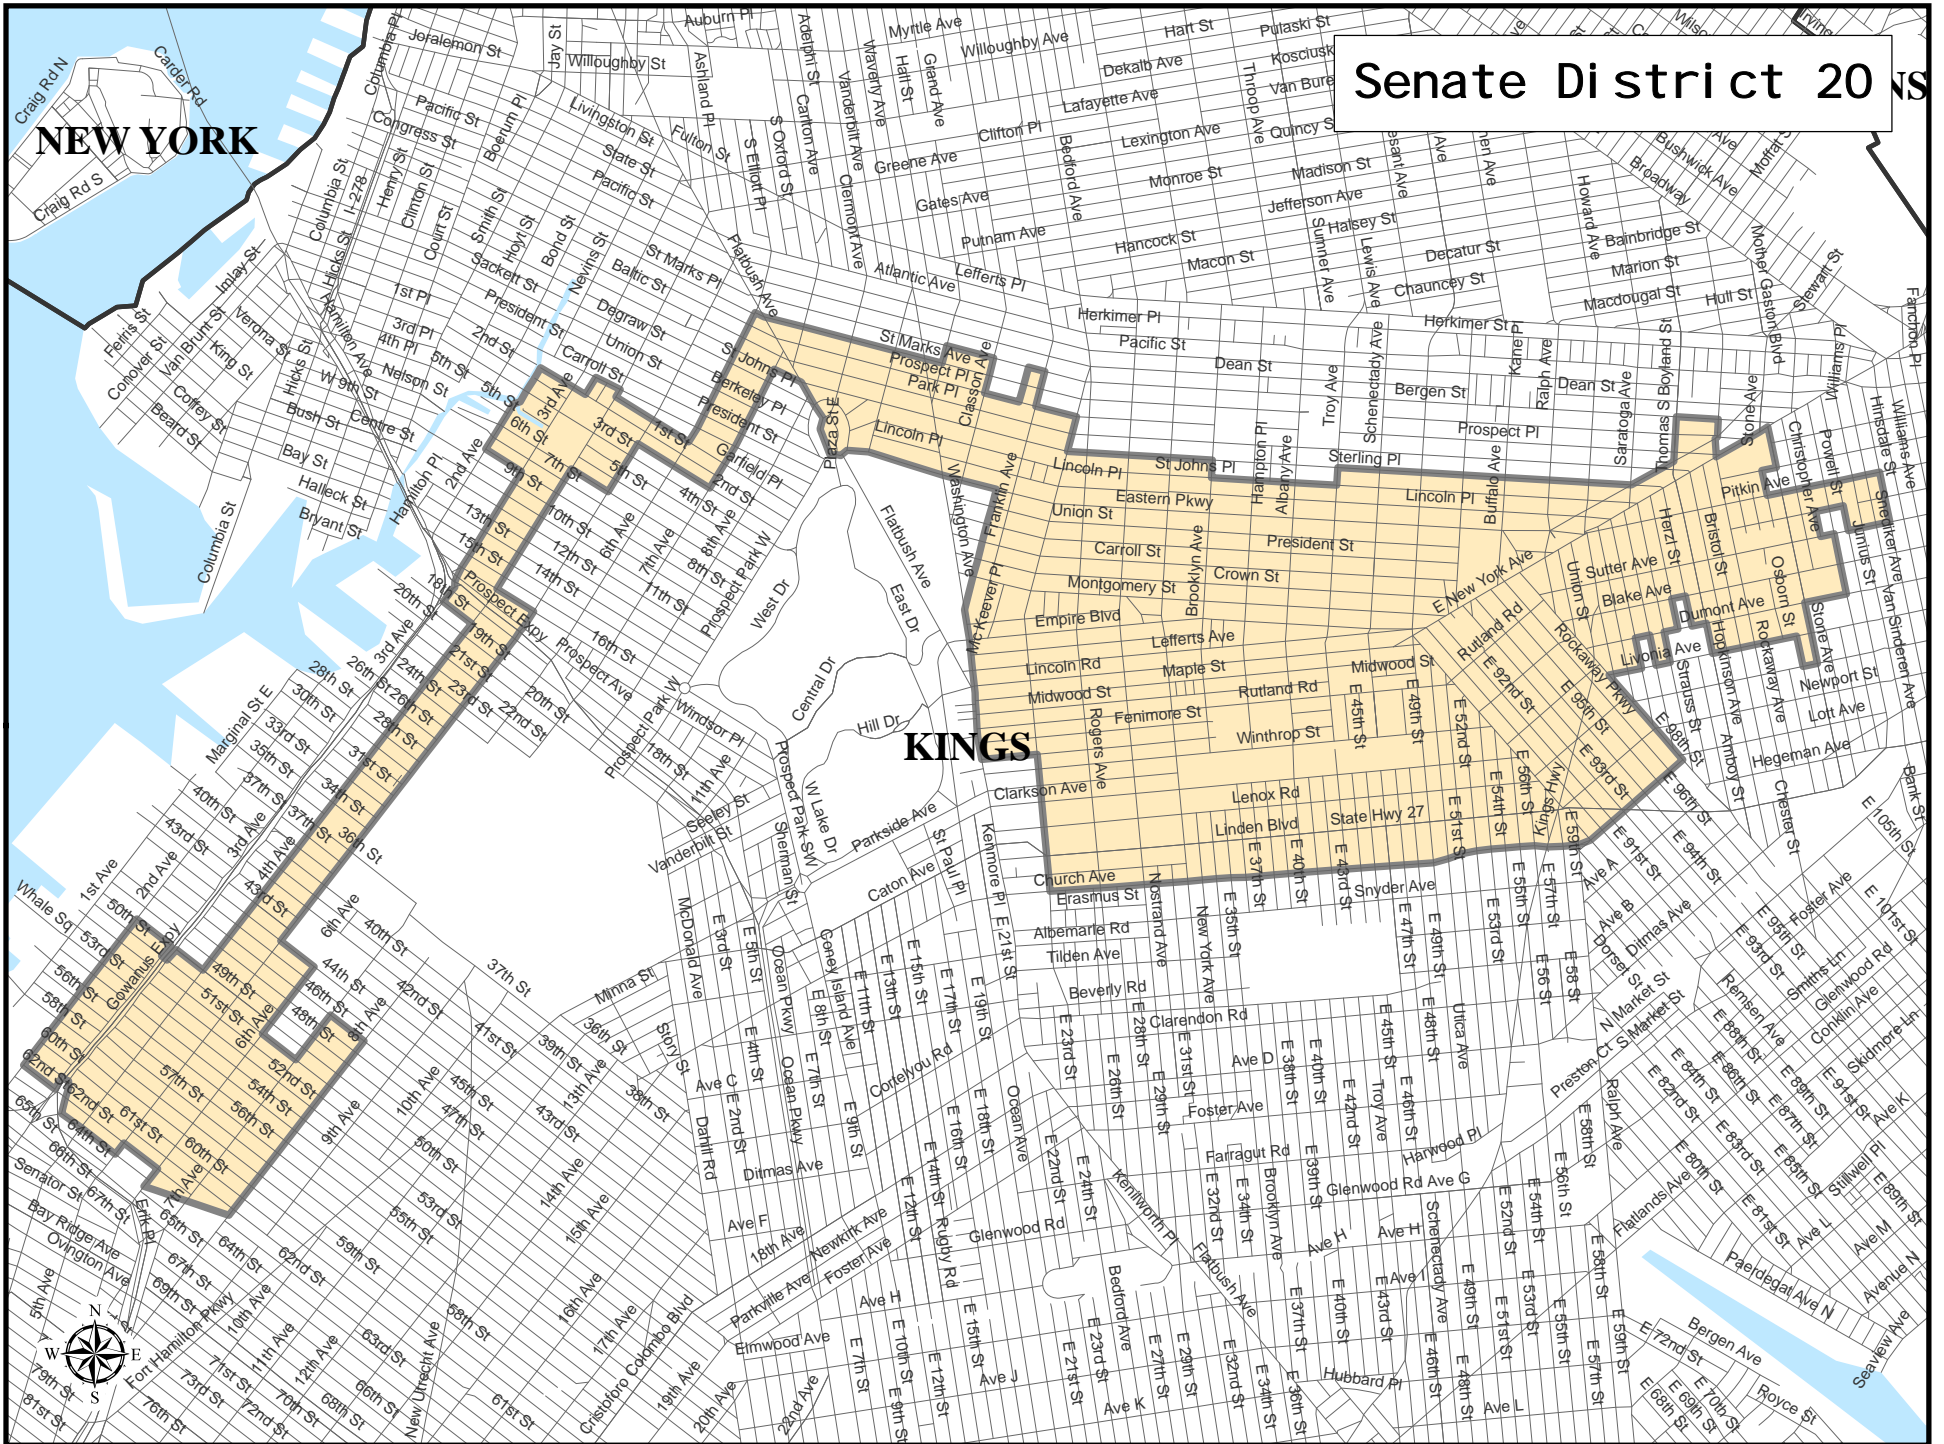

NEW YORK

Senate District 20

KINGS

Senate District 20

Adjusted Total Population : 318,021
Deviation : 10,665
Deviation Percentage : 3.47

	NH White	NH Black	Hispanic	NH Asian	NH Amlnd	NH Hwn	NH Multi	NH Other	Unknown
Total	44,677	172,584	63,985	29,786	642	84	5,120	1,136	7
% of Total	14.05	54.27	20.12	9.37	0.20	0.03	1.61	0.36	0.00
Total 18+	35,201	132,457	46,486	23,332	477	65	3,545	793	7
% of 18+	14.52	54.65	19.18	9.63	0.20	0.03	1.46	0.33	0.00