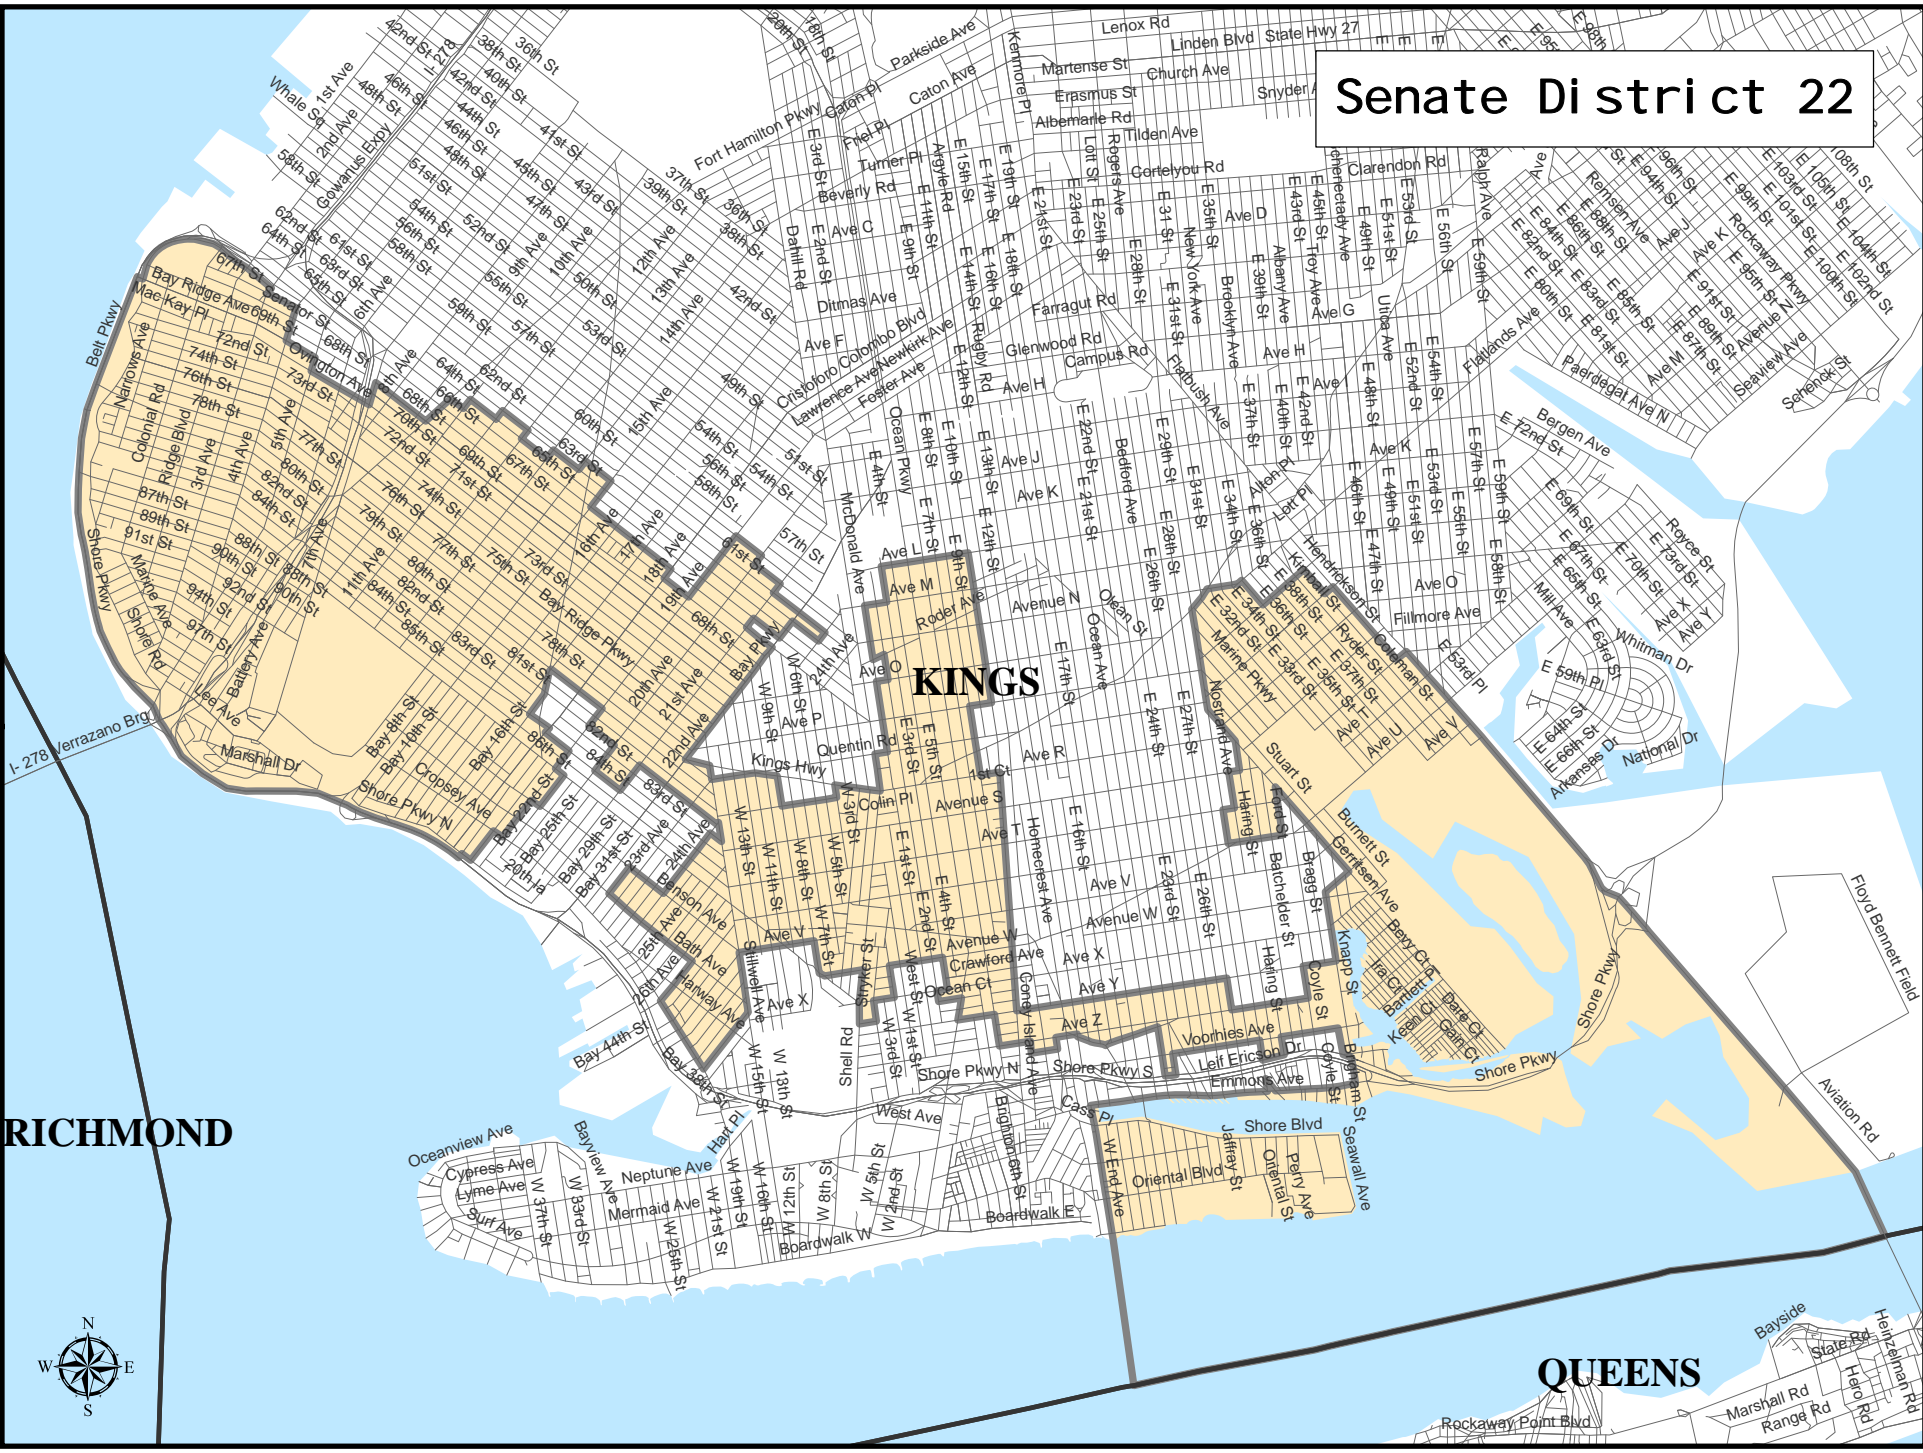

Senate District 22

KINGS

RICHMOND

QUEENS

Senate District 22

Adjusted Total Population : 318,022
Deviation : 10,666
Deviation Percentage : 3.47

	NH White	NH Black	Hispanic	NH Asian	NH Amlnd	NH Hwn	NH Multi	NH Other	Unknown
Total	199,589	3,164	38,137	71,933	230	61	4,216	689	3
% of Total	62.76	0.99	11.99	22.62	0.07	0.02	1.33	0.22	0.00
Total 18+	161,447	2,515	27,562	55,587	160	48	2,726	475	3
% of 18+	64.44	1.00	11.00	22.19	0.06	0.02	1.09	0.19	0.00