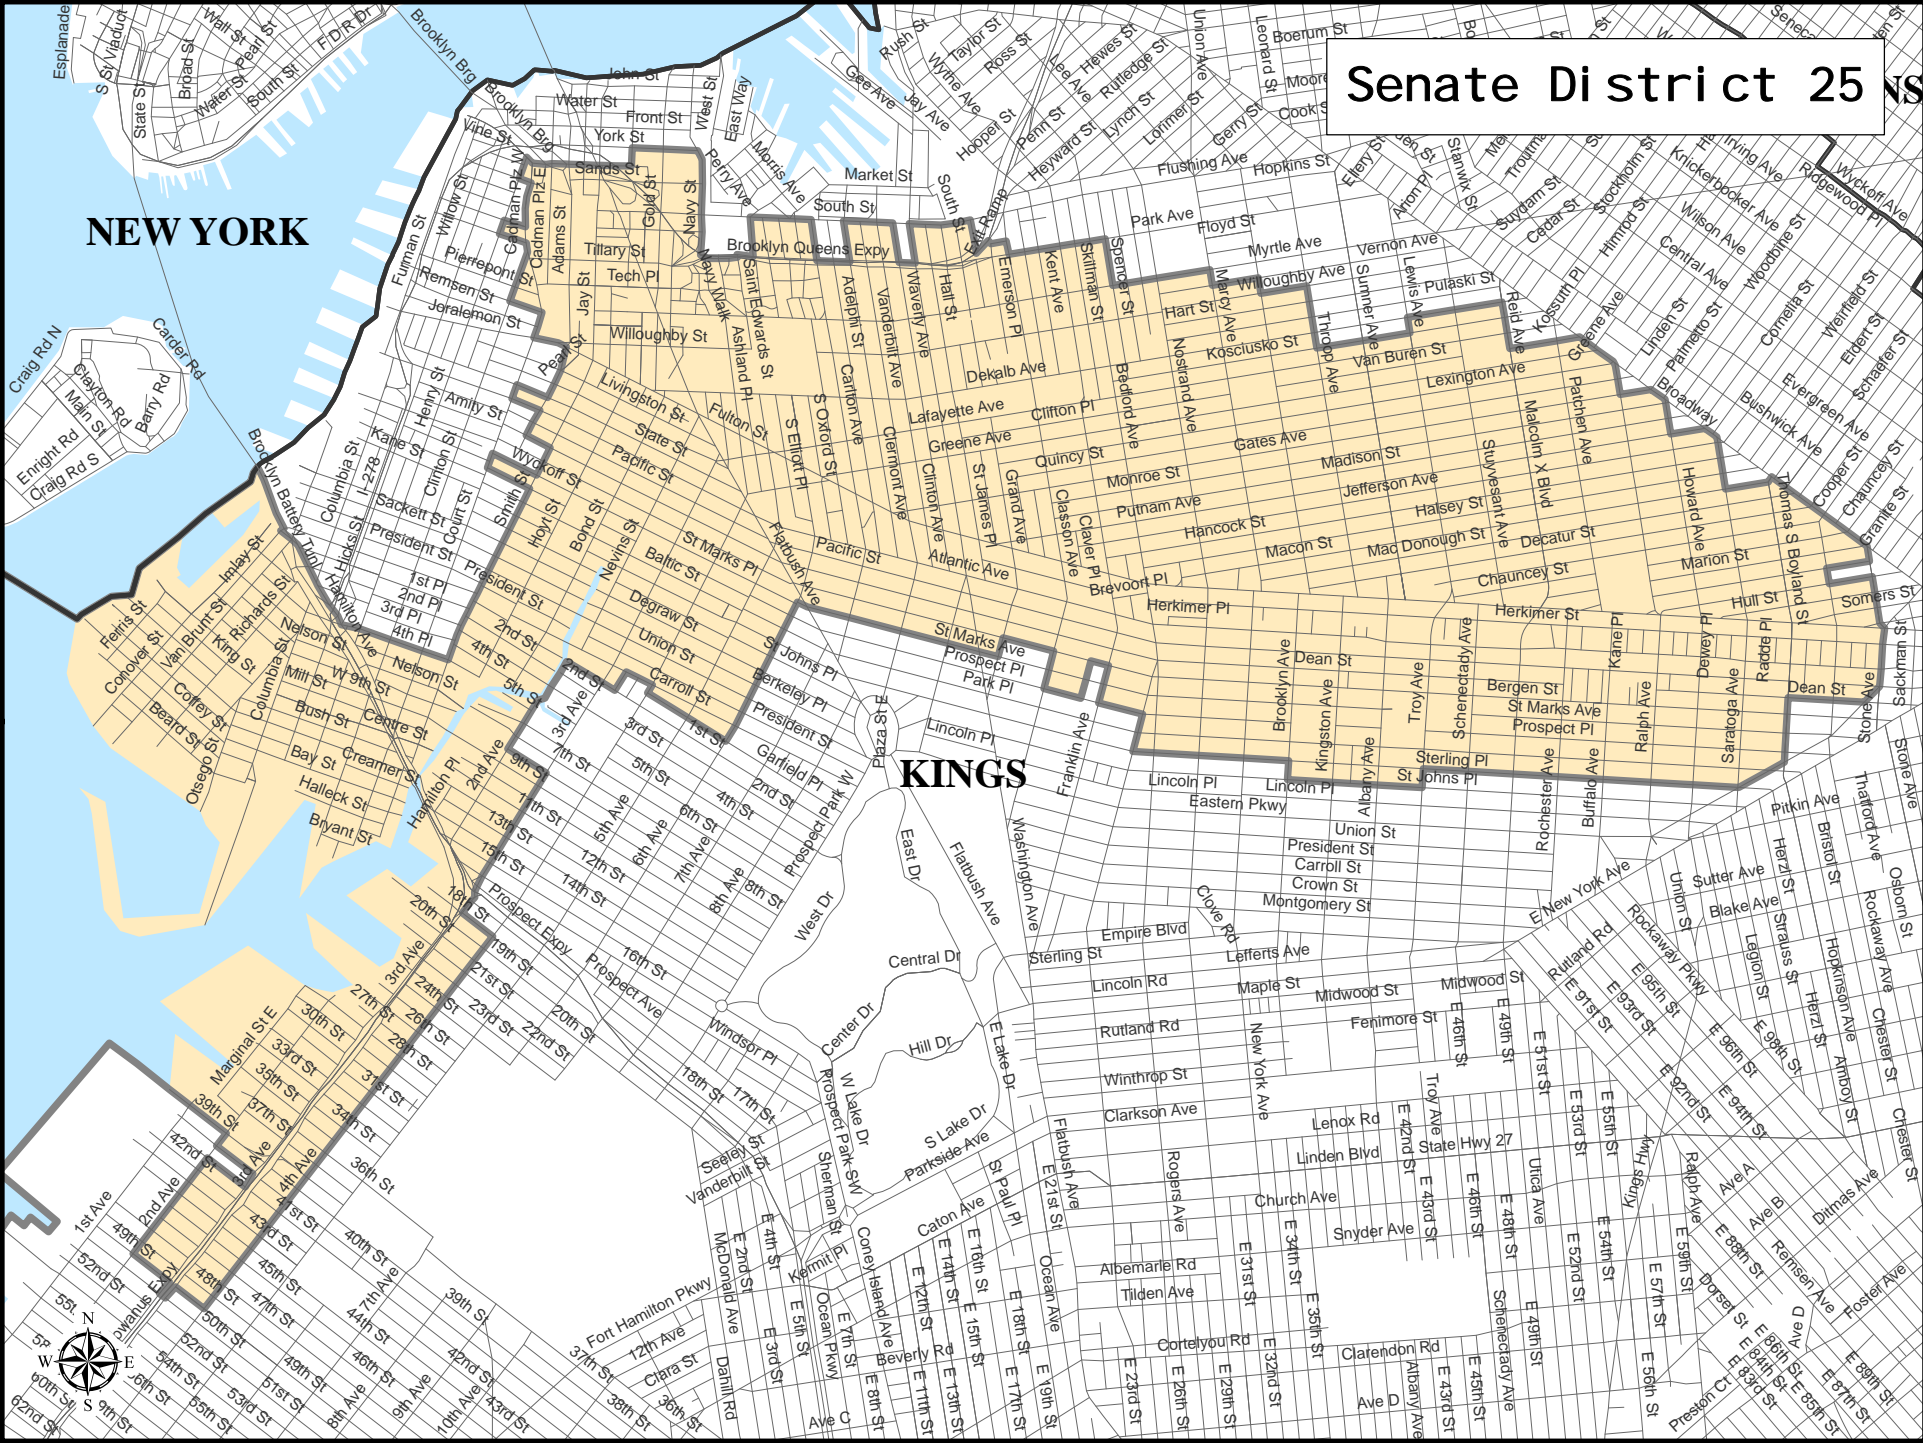

Senate District 25

NEW YORK

KINGS

Senate District 25

Adjusted Total Population : 318,021
Deviation : 10,665
Deviation Percentage : 3.47

	NH White	NH Black	Hispanic	NH Asian	NH Amlnd	NH Hwn	NH Multi	NH Other	Unknown
Total	62,960	176,429	57,757	11,761	825	111	7,099	1,066	13
% of Total	19.80	55.48	18.16	3.70	0.26	0.03	2.23	0.34	0.00
Total 18+	53,628	136,463	42,611	10,132	651	88	5,053	766	13
% of 18+	21.50	54.72	17.09	4.06	0.26	0.04	2.03	0.31	0.01