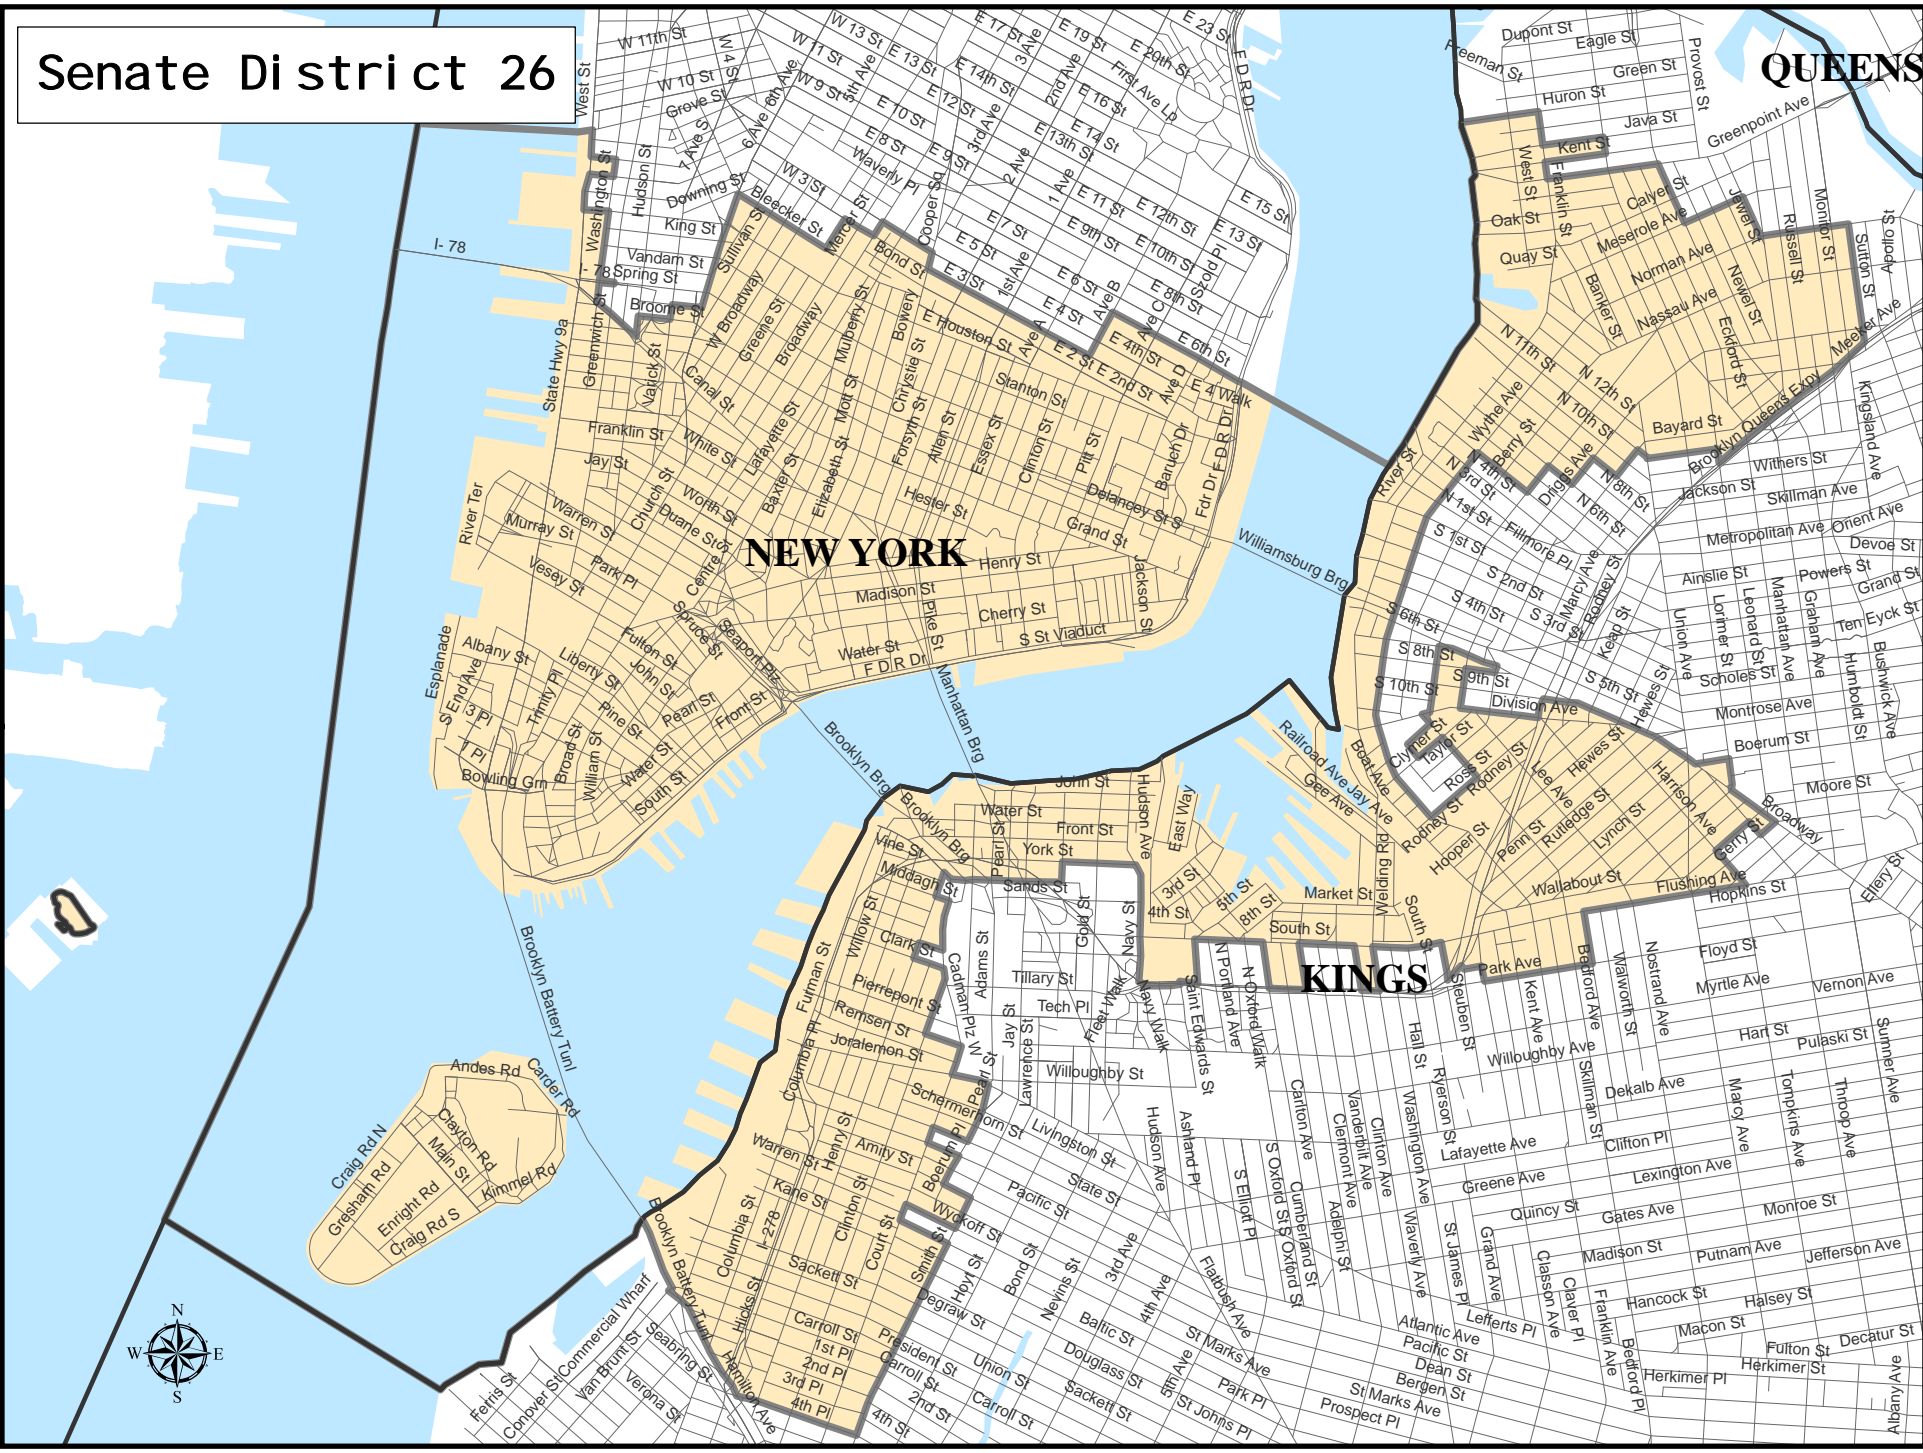

# Senate District 26

QUEENS

NEW YORK

KINGS

**Senate District 26**

**Adjusted Total Population :** 318,021  
**Deviation :** 10,665  
**Deviation Percentage :** 3.47

	NH White	NH Black	Hispanic	NH Asian	NH Amlnd	NH Hwn	NH Multi	NH Other	Unknown
<b>Total</b>	180,052	13,753	45,949	70,732	348	73	6,147	965	2
<b>% of Total</b>	56.62	4.32	14.45	22.24	0.11	0.02	1.93	0.30	0.00
<b>Total 18+</b>	143,474	11,544	37,044	60,919	292	65	4,048	676	2
<b>% of 18+</b>	55.60	4.47	14.35	23.61	0.11	0.03	1.57	0.26	0.00