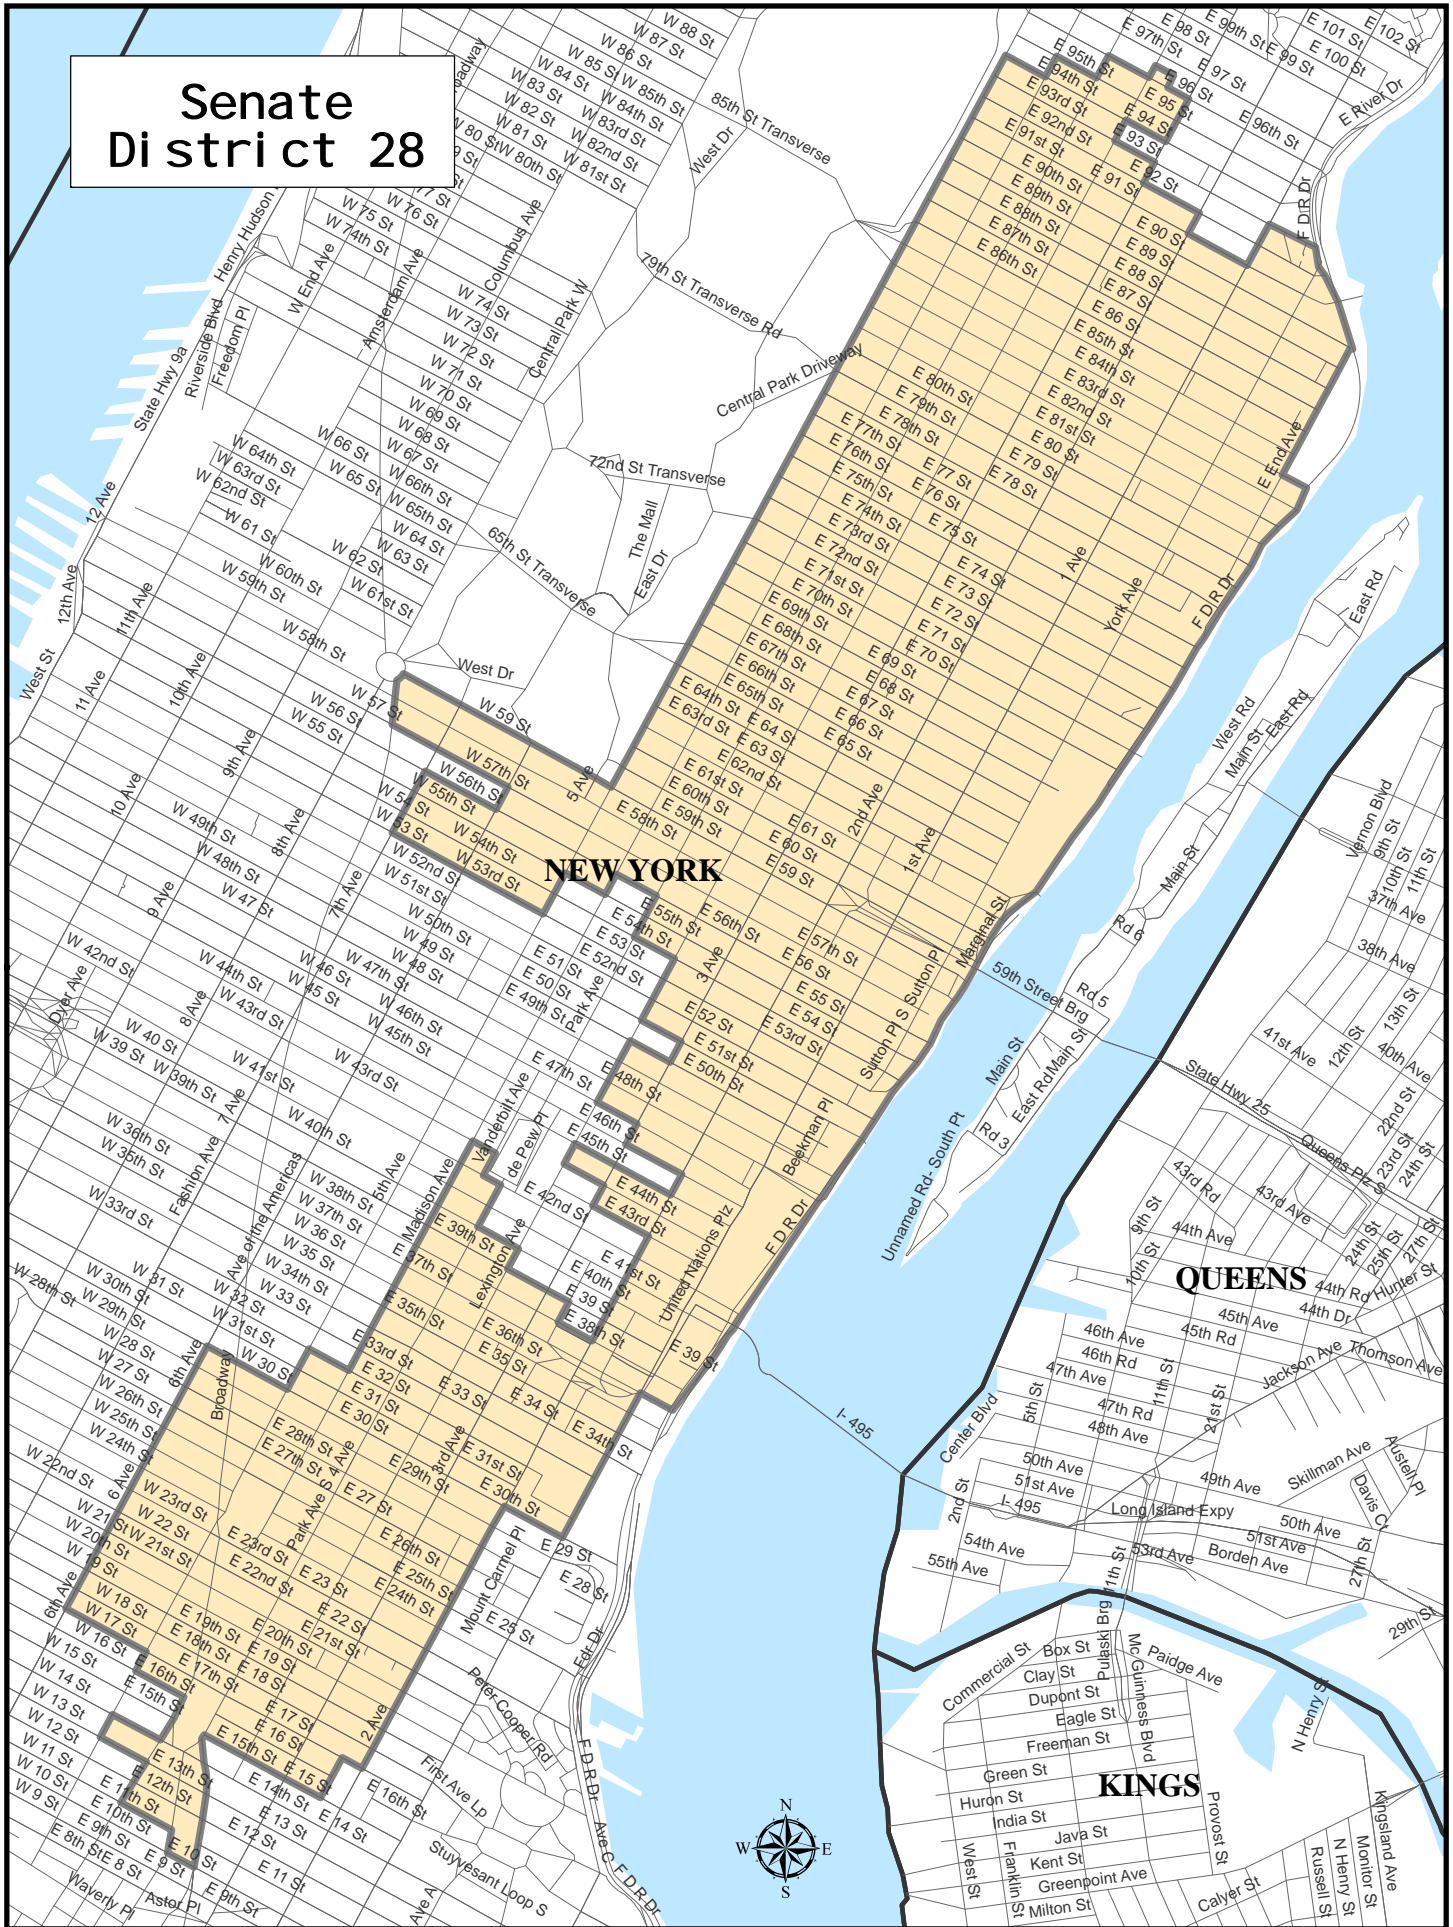

Senate District 28

NEW YORK

QUEENS

KINGS

Senate District 28

Adjusted Total Population : 318,021
Deviation : 10,665
Deviation Percentage : 3.47

	NH White	NH Black	Hispanic	NH Asian	NH Amlnd	NH Hwn	NH Multi	NH Other	Unknown
Total	254,270	6,647	19,501	30,994	208	88	5,420	891	2
% of Total	79.95	2.09	6.13	9.75	0.07	0.03	1.70	0.28	0.00
Total 18+	226,613	6,066	16,765	28,019	190	79	3,574	656	2
% of 18+	80.37	2.15	5.95	9.94	0.07	0.03	1.27	0.23	0.00