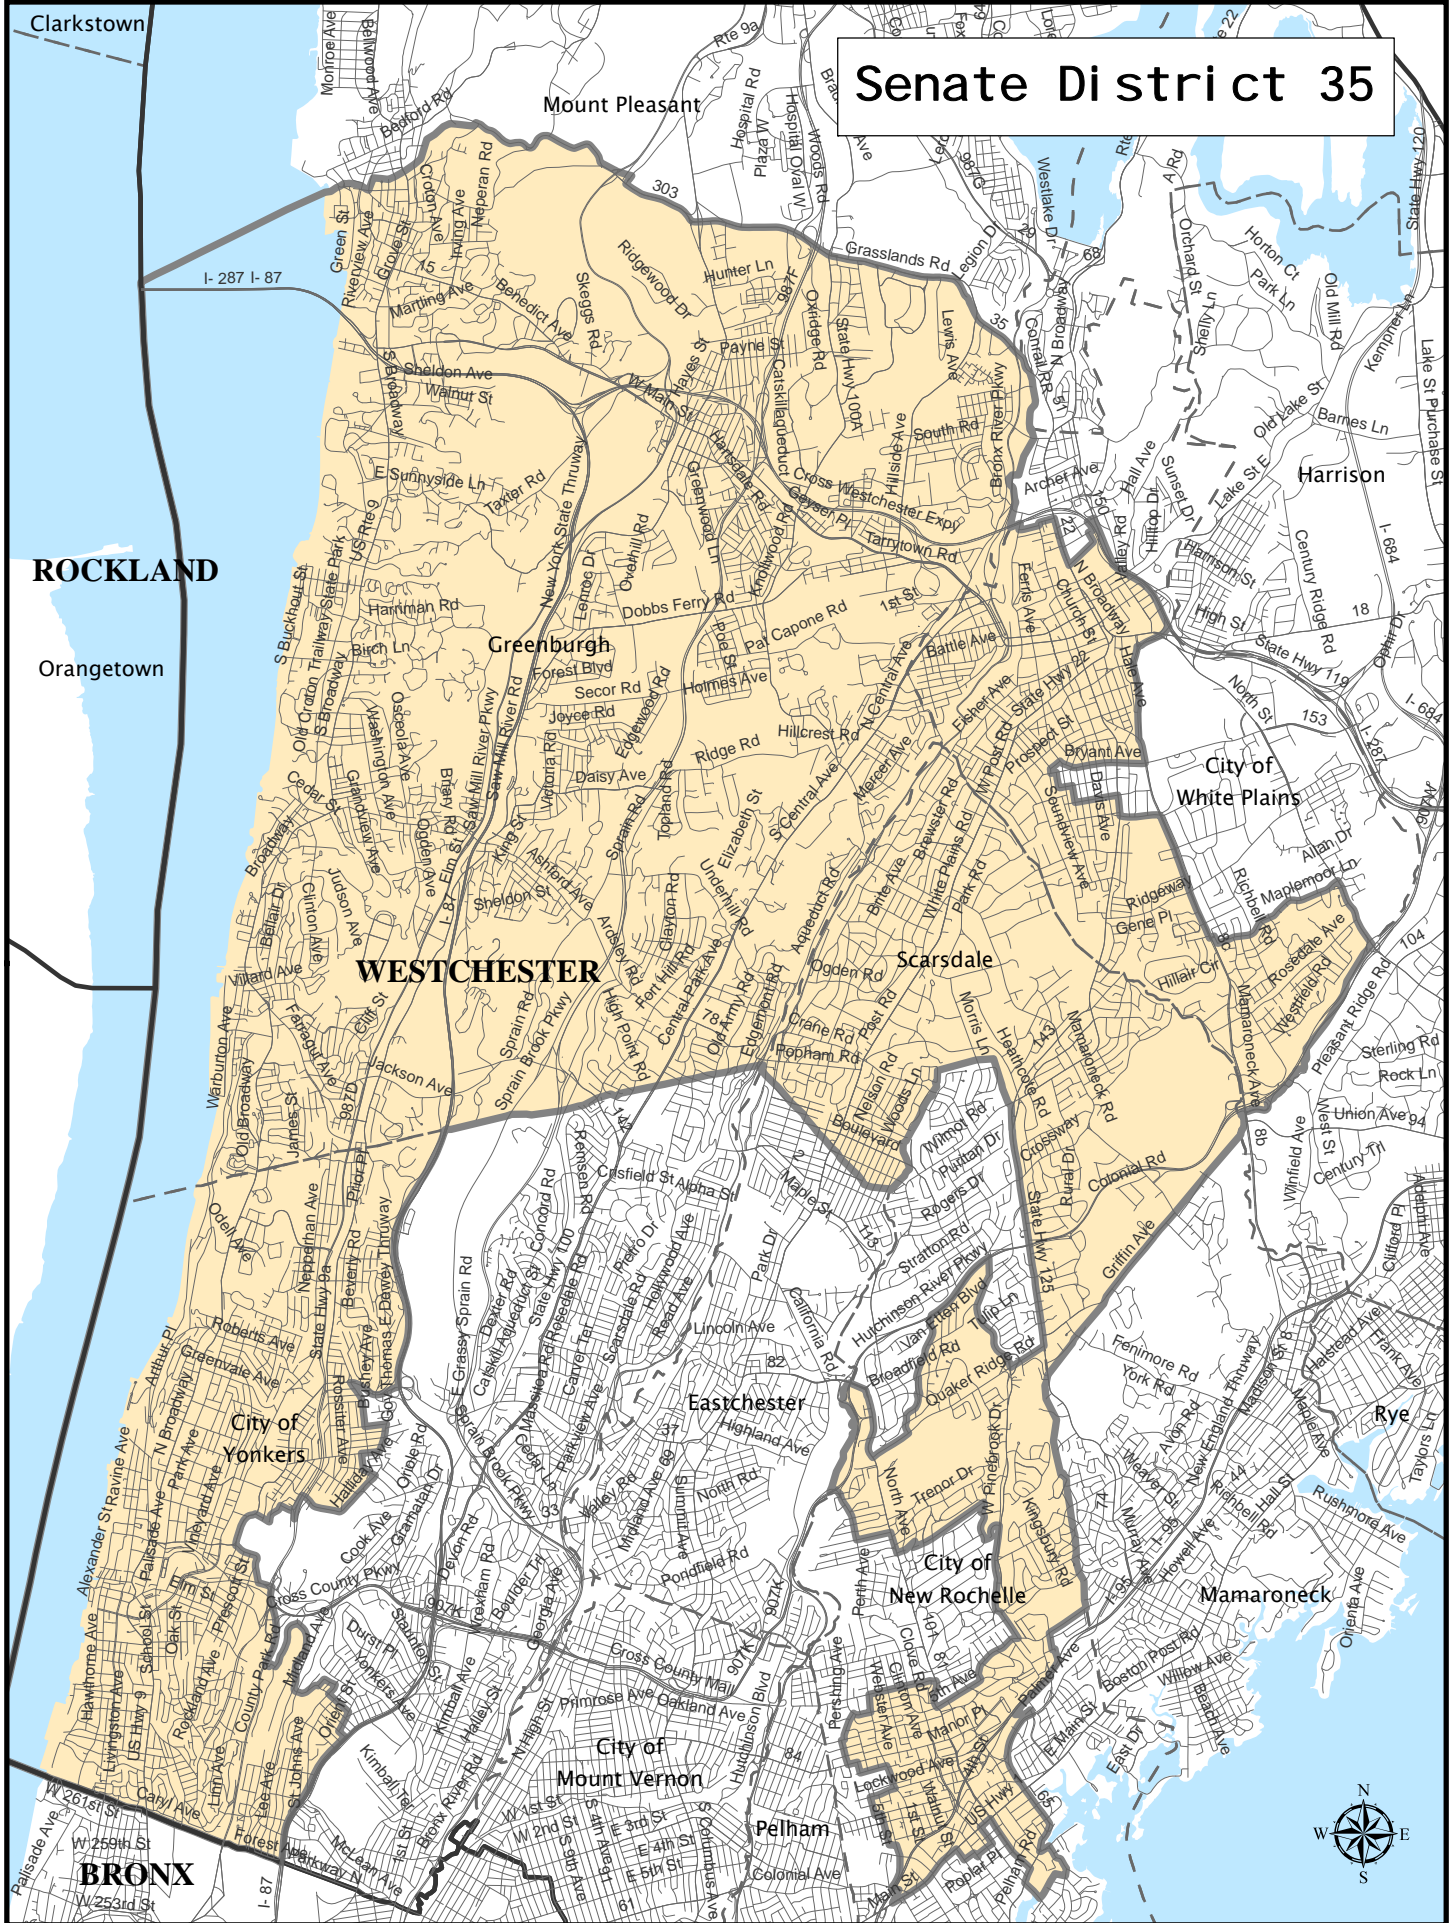

Senate District 35

Clarkstown

Mount Pleasant

ROCKLAND

Orangetown

WESTCHESTER

Greenburgh

Scarsdale

Eastchester

City of Yonkers

City of New Rochelle

City of Mount Vernon

Pelham

Harrison

City of White Plains

Rye

Mamaroneck

BRONX

Senate District 35

Adjusted Total Population : 307,463
Deviation : 107
Deviation Percentage : 0.03

	NH White	NH Black	Hispanic	NH Asian	NH Amlnd	NH Hwn	NH Multi	NH Other	Unknown
Total	131,634	52,909	94,435	21,622	434	86	5,182	1,160	1
% of Total	42.81	17.21	30.71	7.03	0.14	0.03	1.69	0.38	0.00
Total 18+	106,687	40,222	65,401	16,696	311	62	2,966	733	1
% of 18+	45.77	17.26	28.06	7.16	0.13	0.03	1.27	0.31	0.00