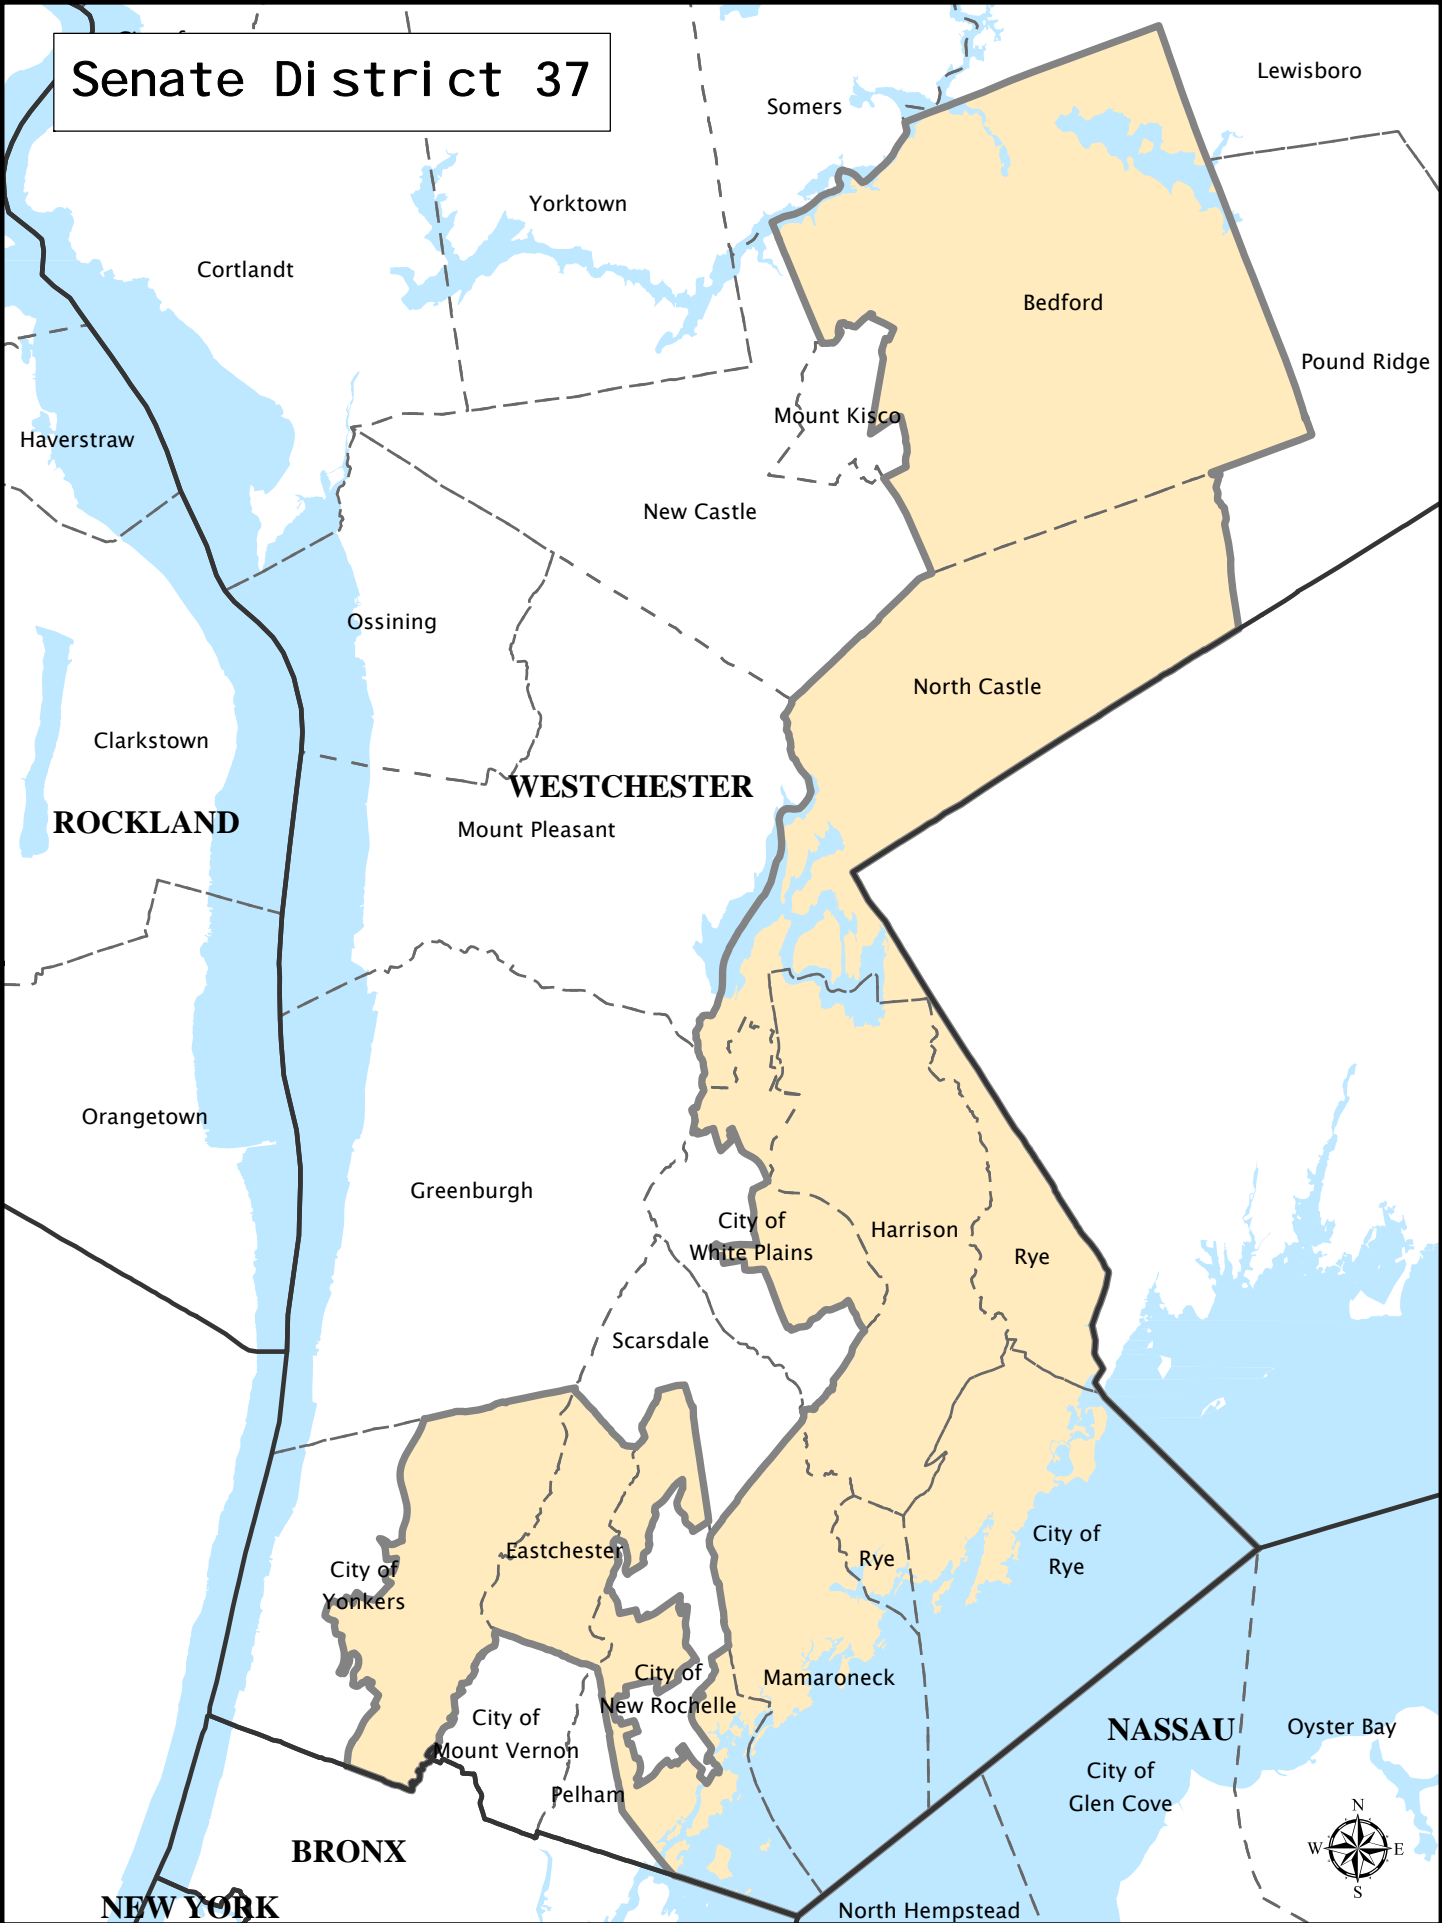

# Senate District 37

**Senate District 37**

**Adjusted Total Population :** 307,463  
**Deviation :** 107  
**Deviation Percentage :** 0.03

	NH White	NH Black	Hispanic	NH Asian	NH Amlnd	NH Hwn	NH Multi	NH Other	Unknown
<b>Total</b>	210,931	15,743	58,457	16,957	299	52	4,054	983	-13
<b>% of Total</b>	68.60	5.12	19.01	5.52	0.10	0.02	1.32	0.32	0.00
<b>Total 18+</b>	165,556	12,396	42,137	12,563	223	42	2,184	606	-13
<b>% of 18+</b>	70.24	5.26	17.88	5.33	0.09	0.02	0.93	0.26	-0.01

<b>Department Of Justice</b>									
	NH White	NH Black	Hispanic	NH Asian	NH Amlnd	NH Hwn	NH Multi	NH Other	Unknown
<b>Total</b>	210,931	16,604	58,457	18,583	566	90	943	1,302	-13
<b>% of Total</b>	68.60	5.40	19.01	6.04	0.18	0.03	0.31	0.42	0.00
<b>Total 18+</b>	165,556	12,830	42,137	13,165	426	75	689	829	-13
<b>% of 18+</b>	70.24	5.44	17.88	5.59	0.18	0.03	0.29	0.35	-0.01