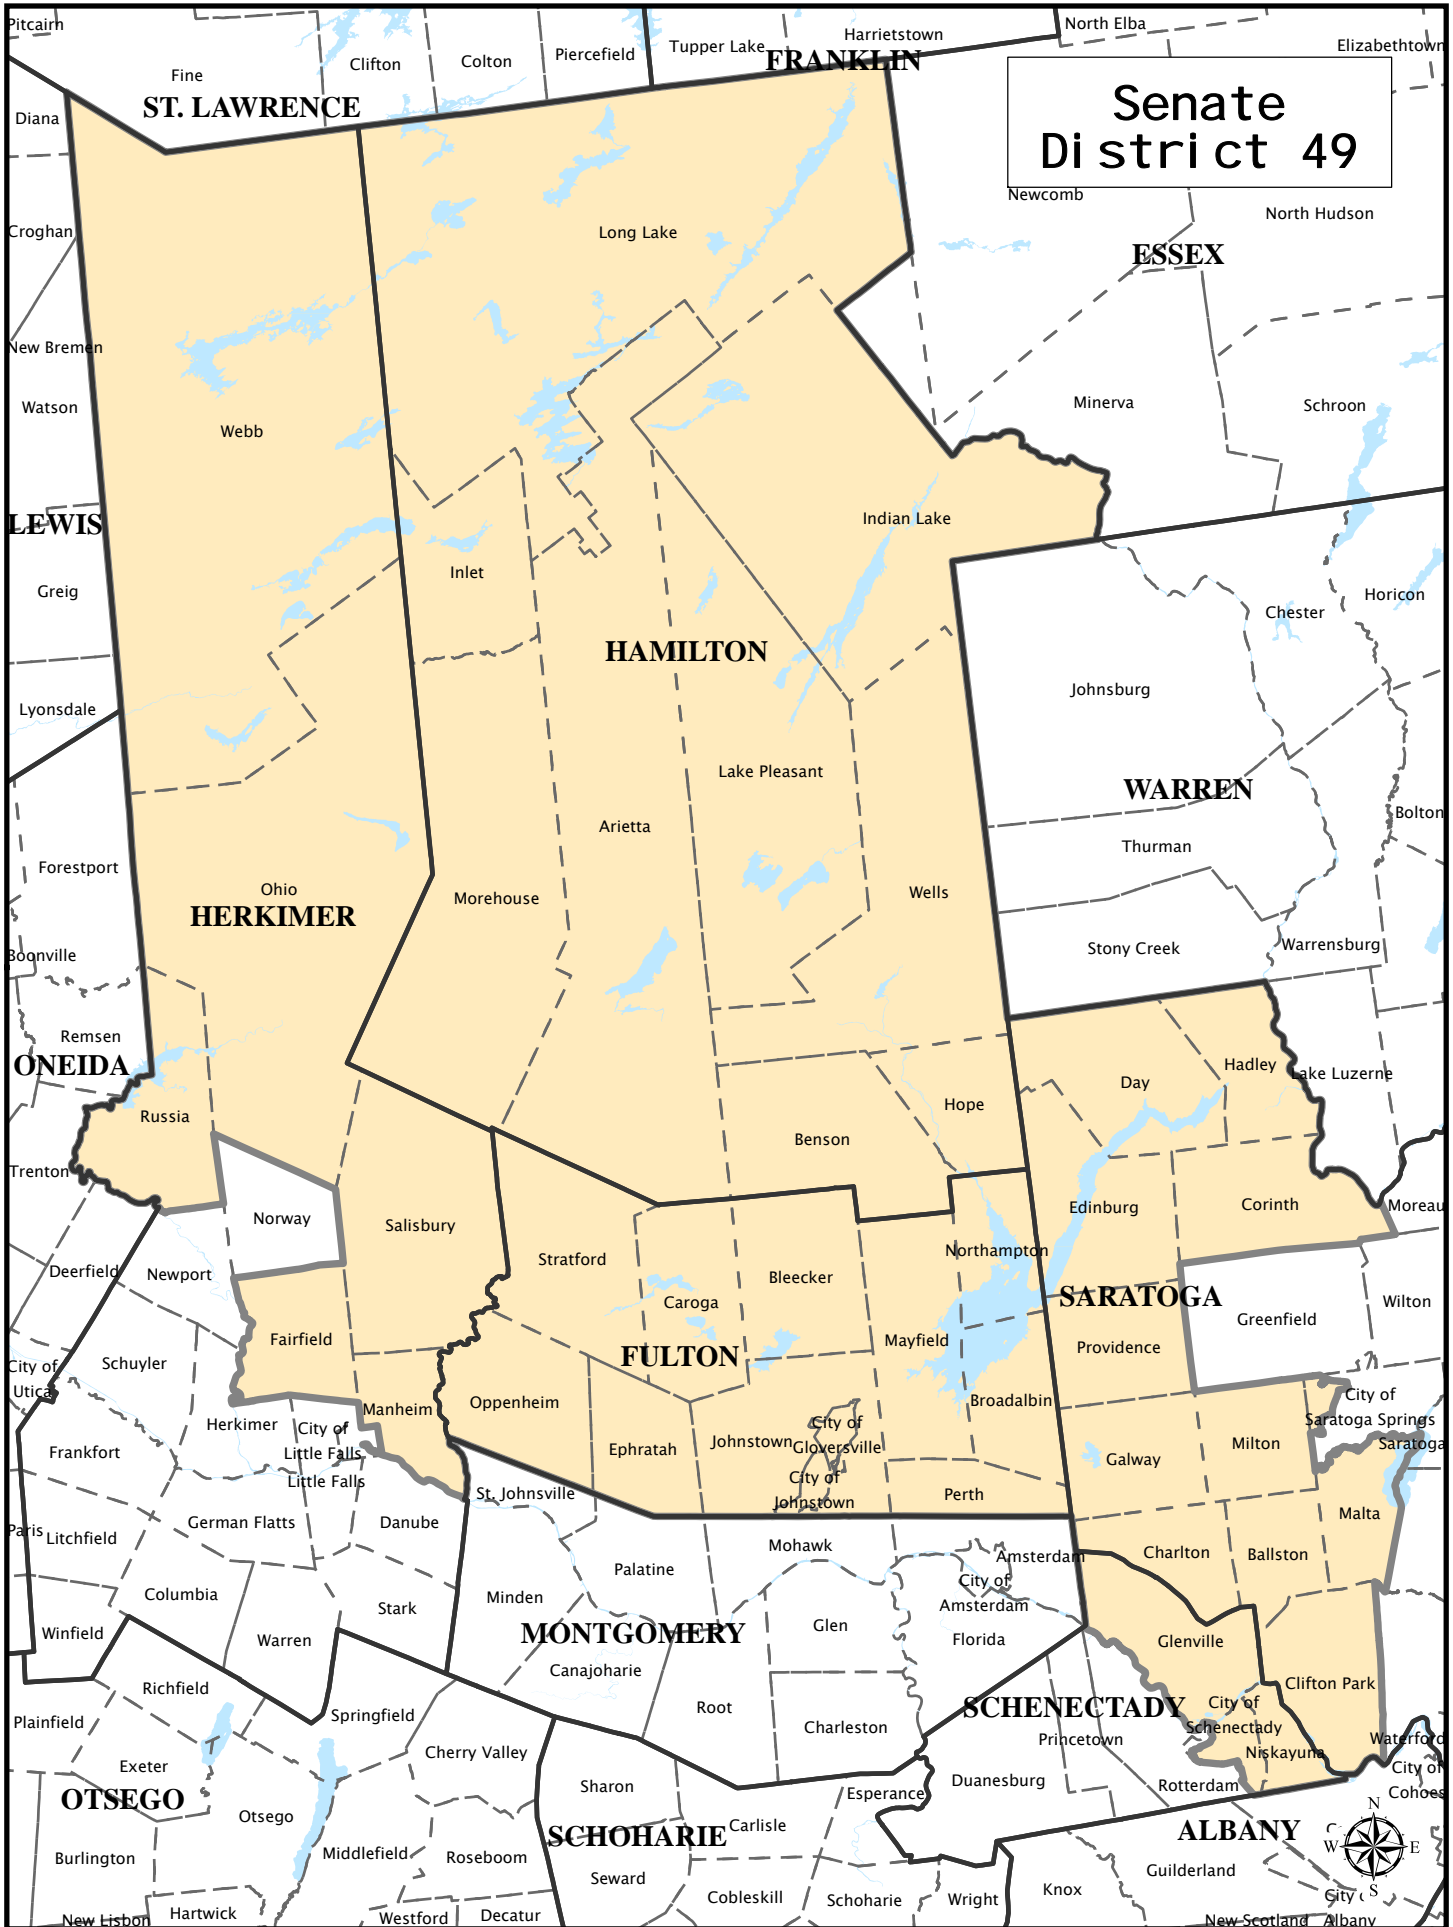

Senate District 49

Senate District 49

Adjusted Total Population : 292,749
Deviation : -14,607
Deviation Percentage : -4.75

	NH White	NH Black	Hispanic	NH Asian	NH Amlnd	NH Hwn	NH Multi	NH Other	Unknown
Total	248,189	15,424	11,868	7,112	658	107	6,594	2,787	10
% of Total	84.78	5.27	4.05	2.43	0.22	0.04	2.25	0.95	0.00
Total 18+	196,367	10,582	7,185	5,200	455	76	3,179	1,805	10
% of 18+	87.33	4.71	3.20	2.31	0.20	0.03	1.41	0.80	0.00

Department Of Justice									
	NH White	NH Black	Hispanic	NH Asian	NH Amlnd	NH Hwn	NH Multi	NH Other	Unknown
Total	248,189	17,954	11,868	8,385	1,623	162	1,618	2,940	10
% of Total	84.78	6.13	4.05	2.86	0.55	0.06	0.55	1.00	0.00
Total 18+	196,367	11,294	7,185	5,790	1,190	110	1,017	1,896	10
% of 18+	87.33	5.02	3.20	2.57	0.53	0.05	0.45	0.84	0.00