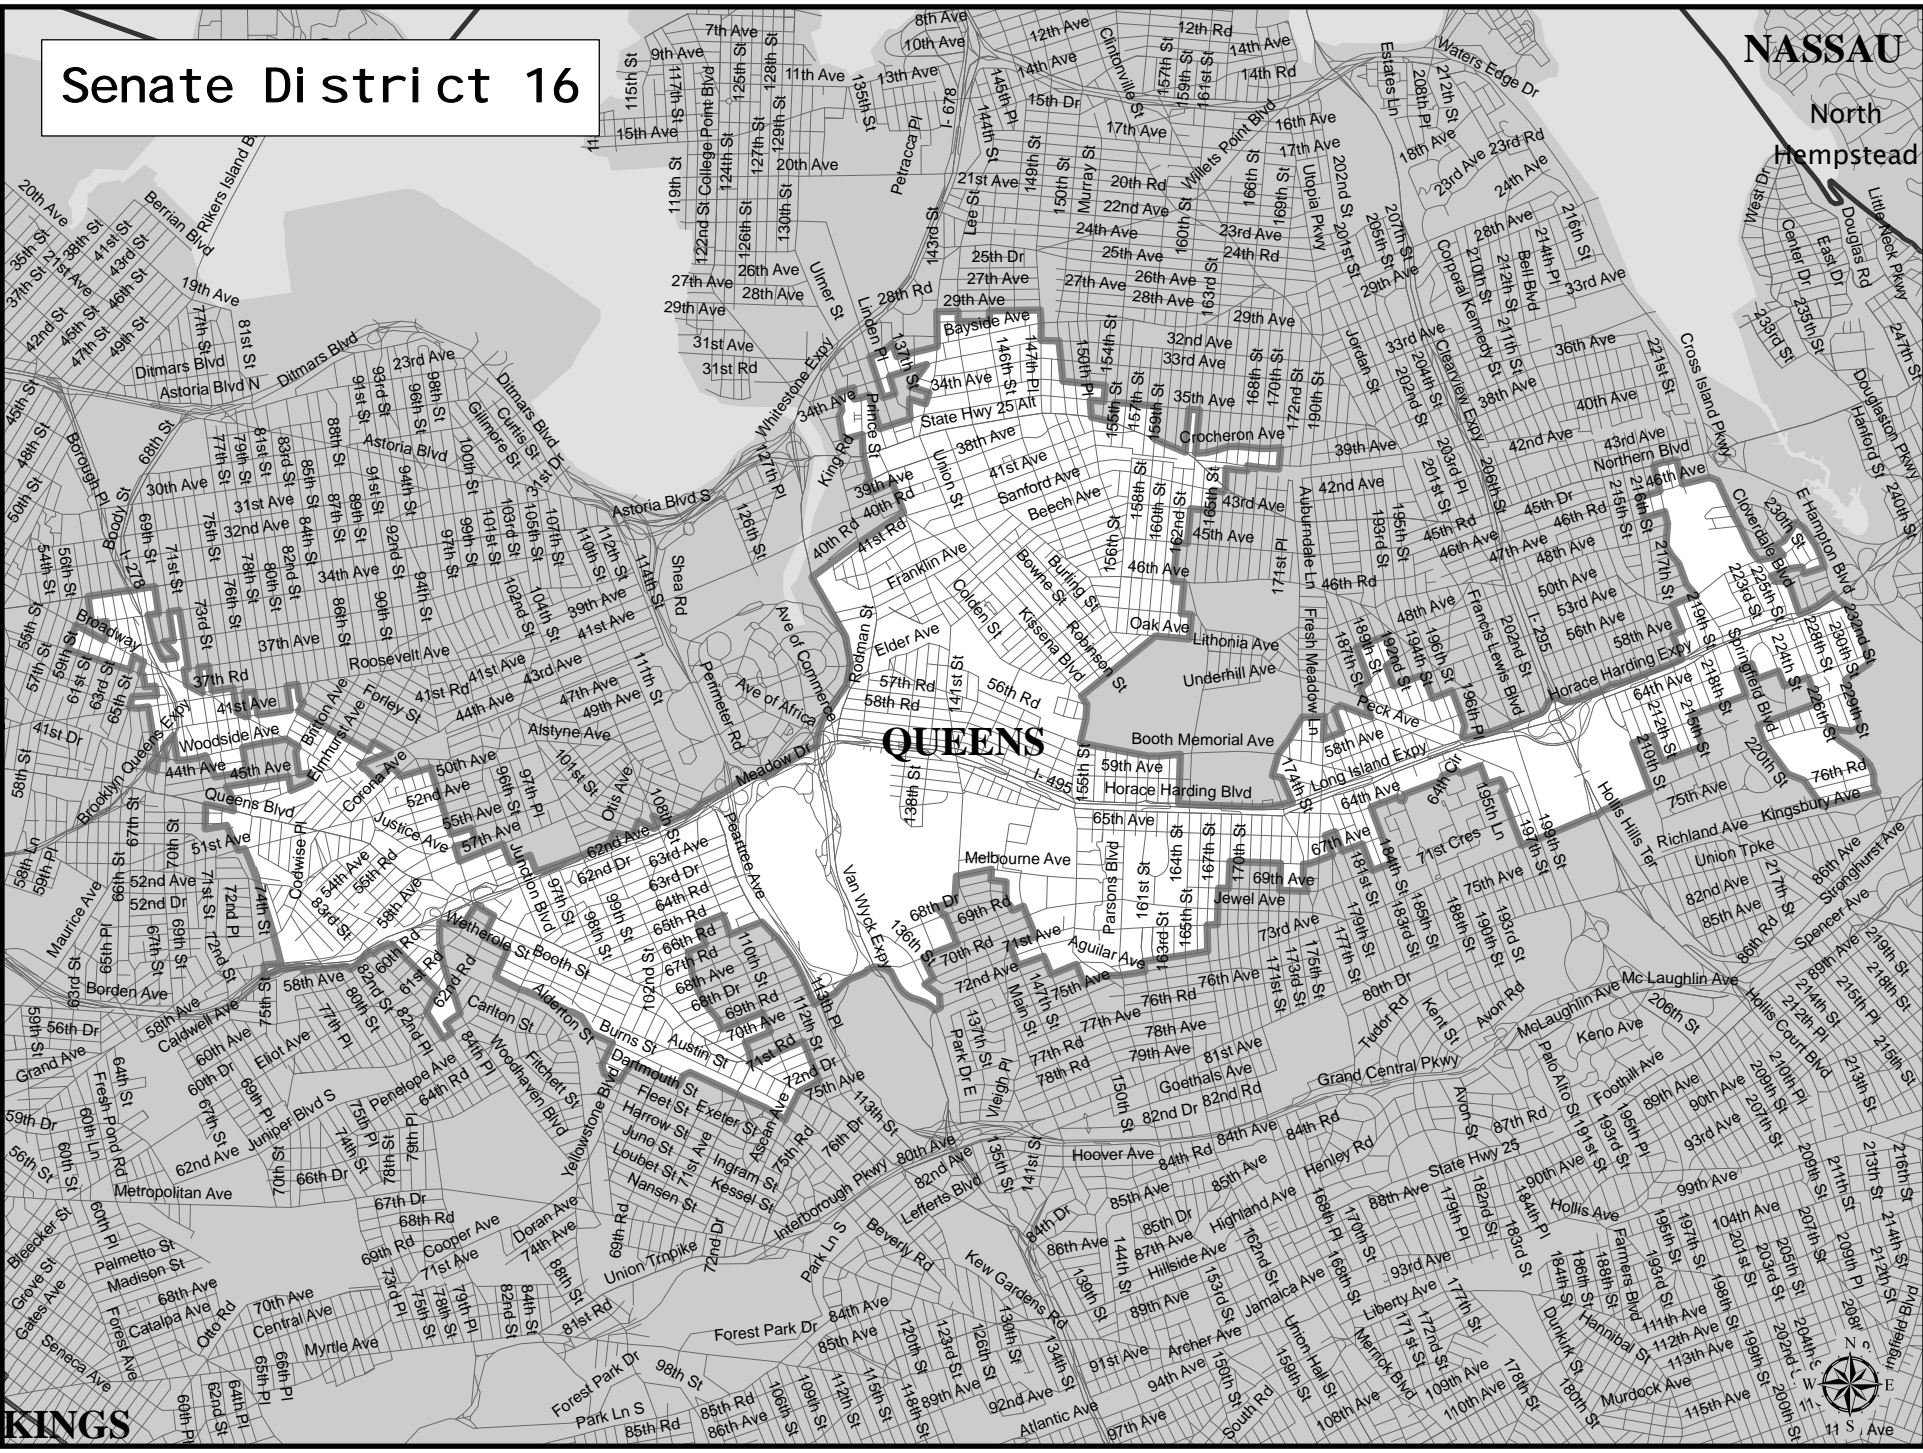

# Senate District 16

**NASSAU**  
North  
Hempstead

**KINGS**

**Senate District 16**

**Adjusted Total Population :** 319,113  
**Deviation :** 11,757  
**Deviation Percentage :** 3.83

	NH White	NH Black	Hispanic	NH Asian	NH Amlnd	NH Hwn	NH Multi	NH Other	Unknown
<b>Total</b>	75,946	10,838	54,618	169,623	402	128	6,492	1,062	4
<b>% of Total</b>	23.80	3.40	17.12	53.15	0.13	0.04	2.03	0.33	0.00
<b>Total 18+</b>	66,096	8,957	42,948	140,471	225	114	4,746	773	4
<b>% of 18+</b>	25.00	3.39	16.25	53.14	0.09	0.04	1.80	0.29	0.00