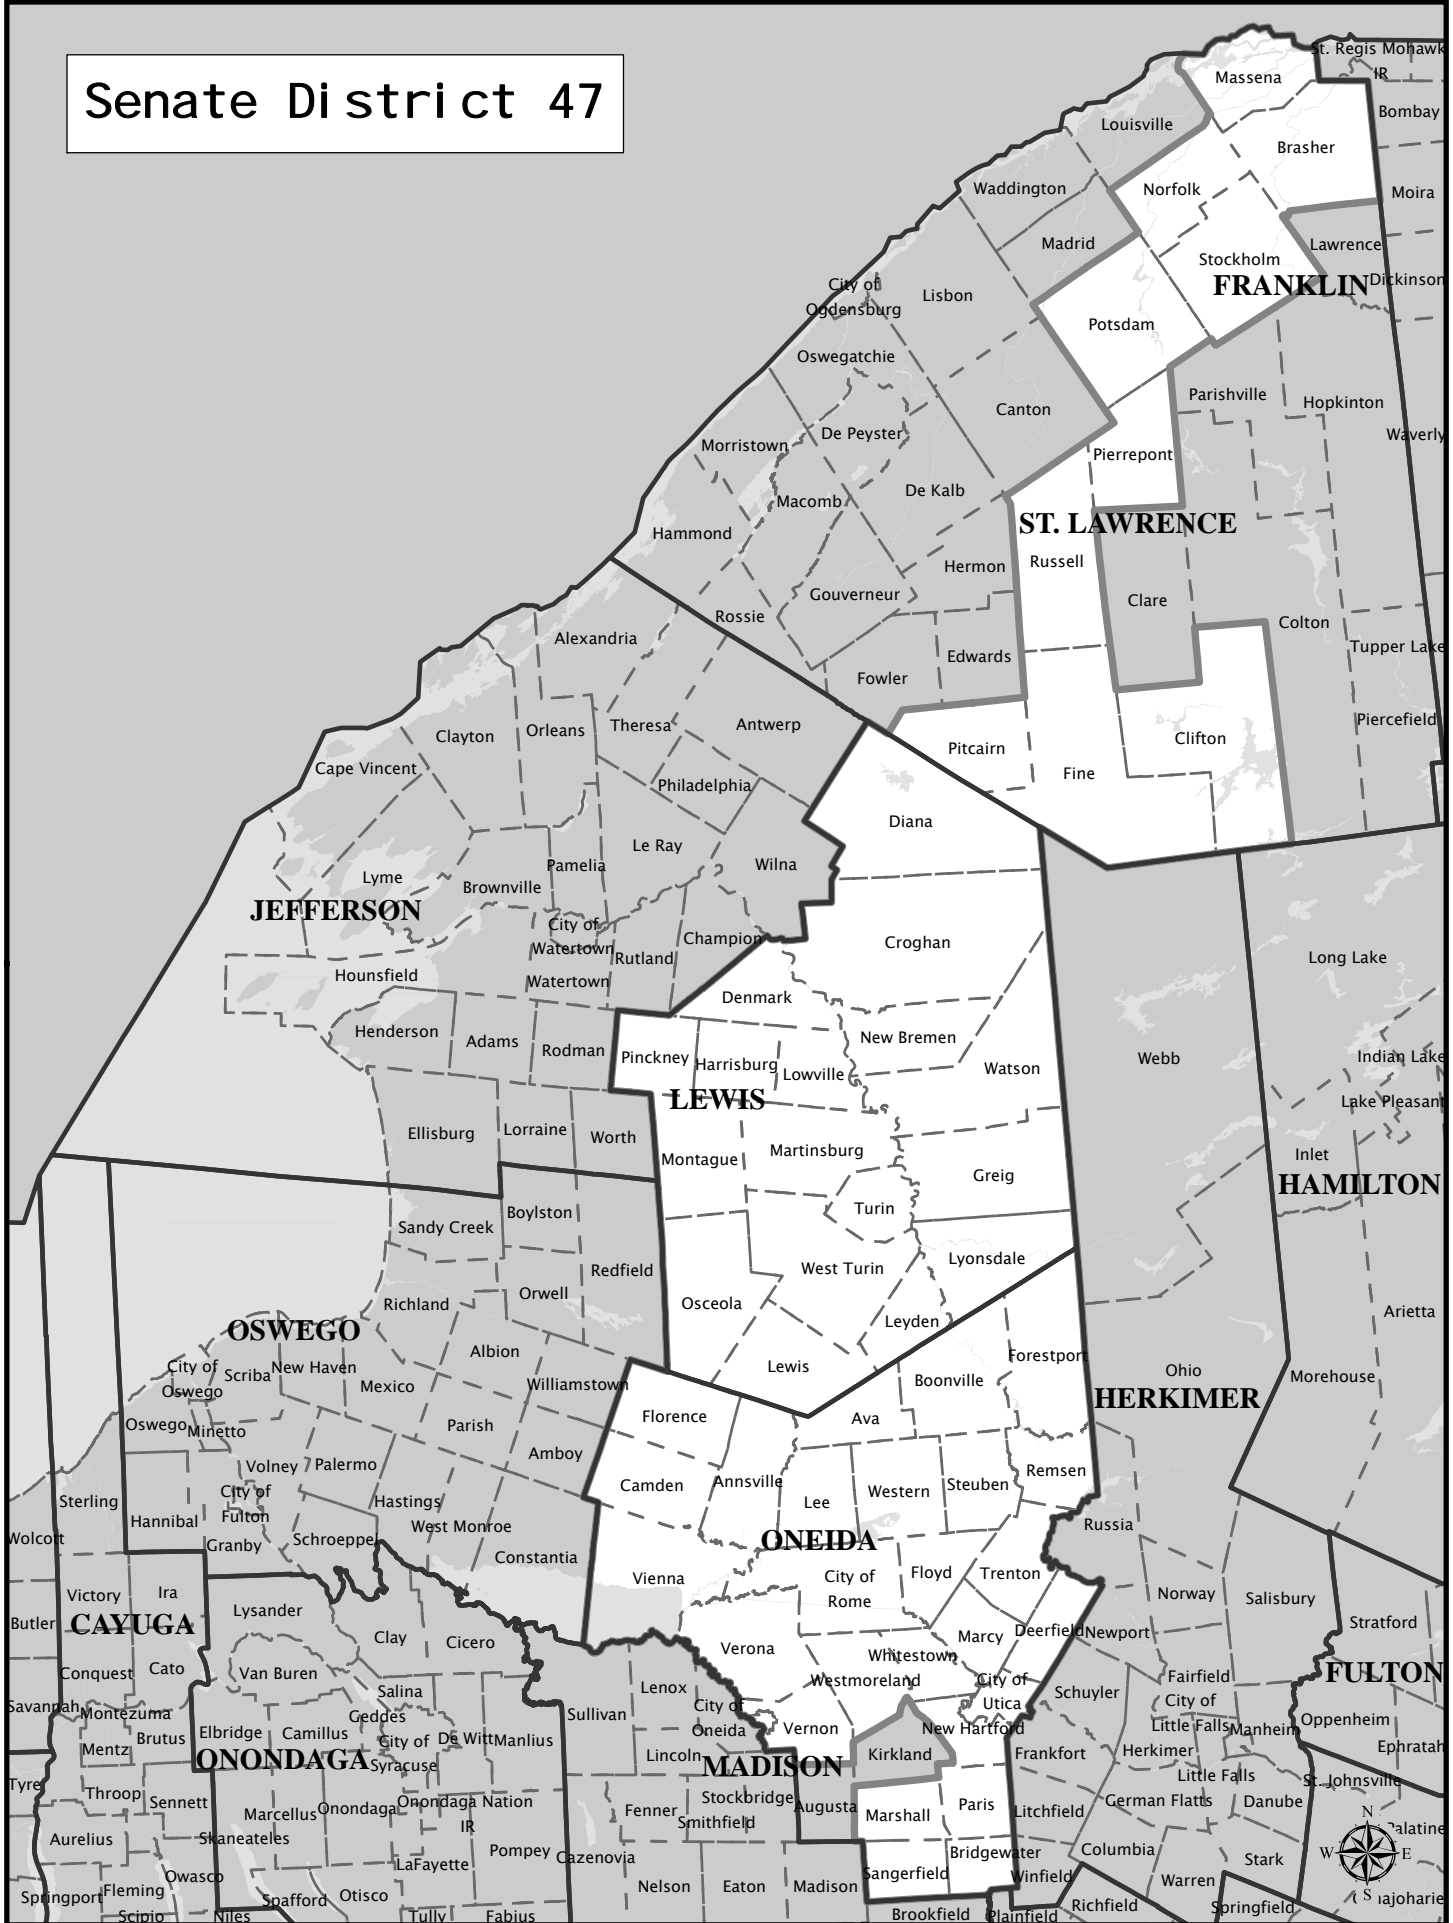

Senate District 47

Senate District 47

Adjusted Total Population : 293,195
Deviation : -14,161
Deviation Percentage : -4.61

	NH White	NH Black	Hispanic	NH Asian	NH Amlnd	NH Hwn	NH Multi	NH Other	Unknown
Total	257,027	12,396	10,637	7,028	1,230	70	4,584	253	-30
% of Total	87.66	4.23	3.63	2.40	0.42	0.02	1.56	0.09	-0.01
Total 18+	204,927	8,517	6,334	4,770	935	52	2,108	125	-30
% of 18+	89.98	3.74	2.78	2.09	0.41	0.02	0.93	0.05	-0.01

Department Of Justice									
	NH White	NH Black	Hispanic	NH Asian	NH Amlnd	NH Hwn	NH Multi	NH Other	Unknown
Total	257,027	14,535	10,637	7,669	2,257	146	598	356	-30
% of Total	87.66	4.96	3.63	2.62	0.77	0.05	0.20	0.12	-0.01
Total 18+	204,927	9,090	6,334	5,123	1,632	100	360	202	-30
% of 18+	89.98	3.99	2.78	2.25	0.72	0.04	0.16	0.09	-0.01

NOTE: For a description of field names and Department of Justice definitions, please refer to the documentation above the district listing.