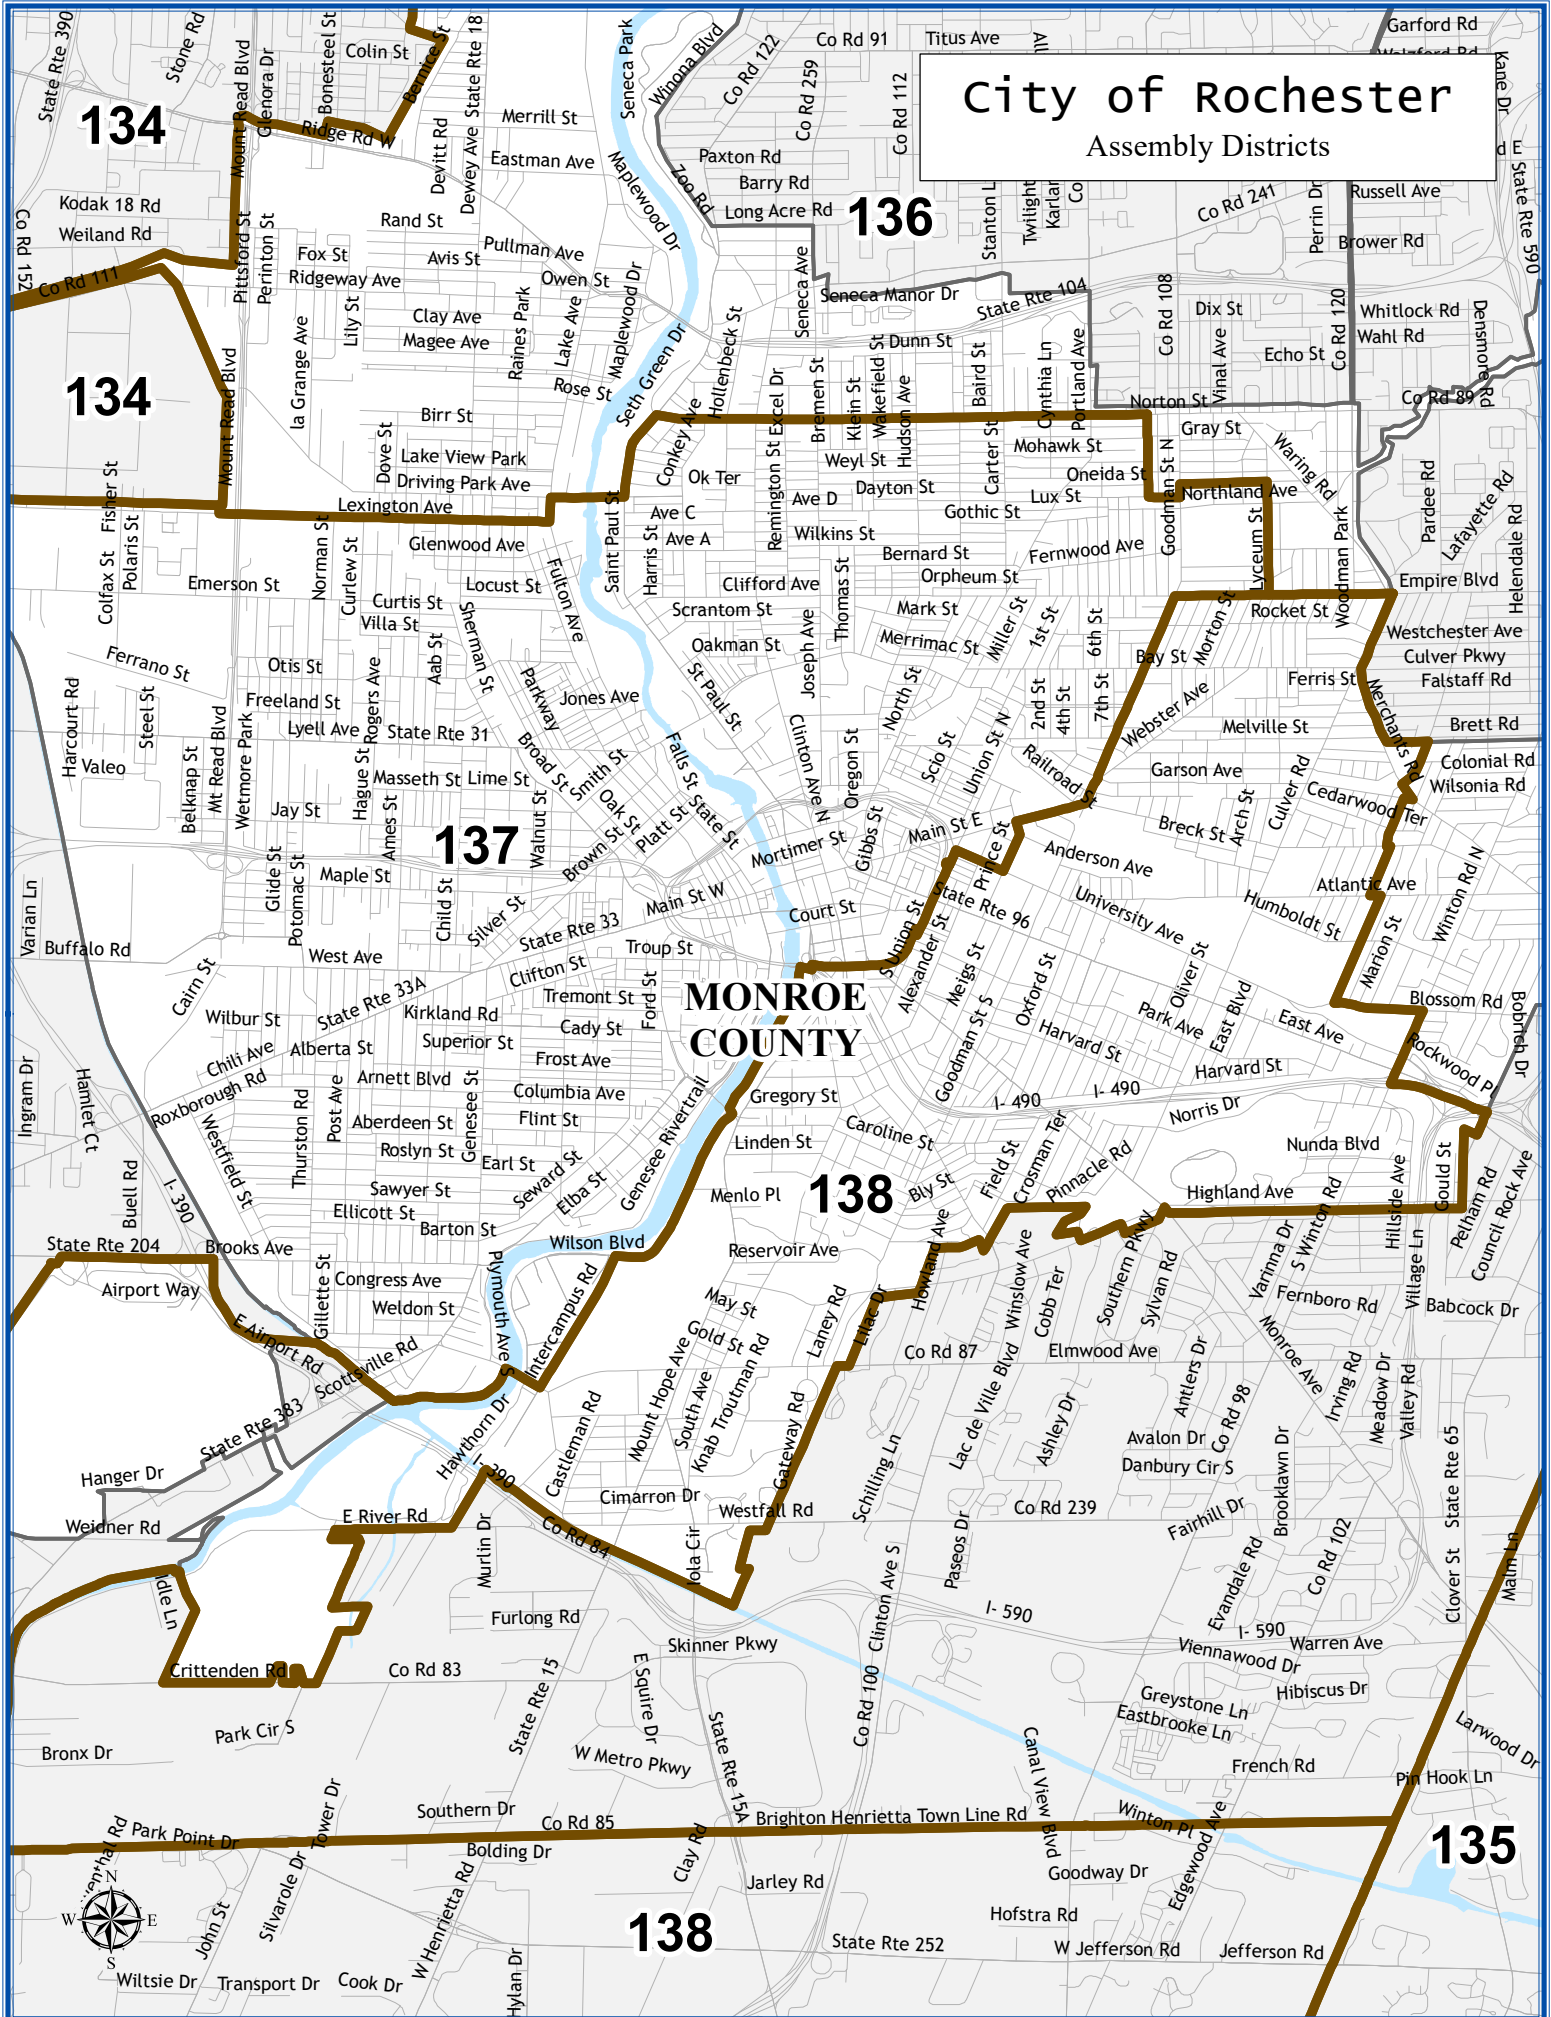

City of Rochester Assembly Districts

134

134

137

MONROE COUNTY

136

138

135

138