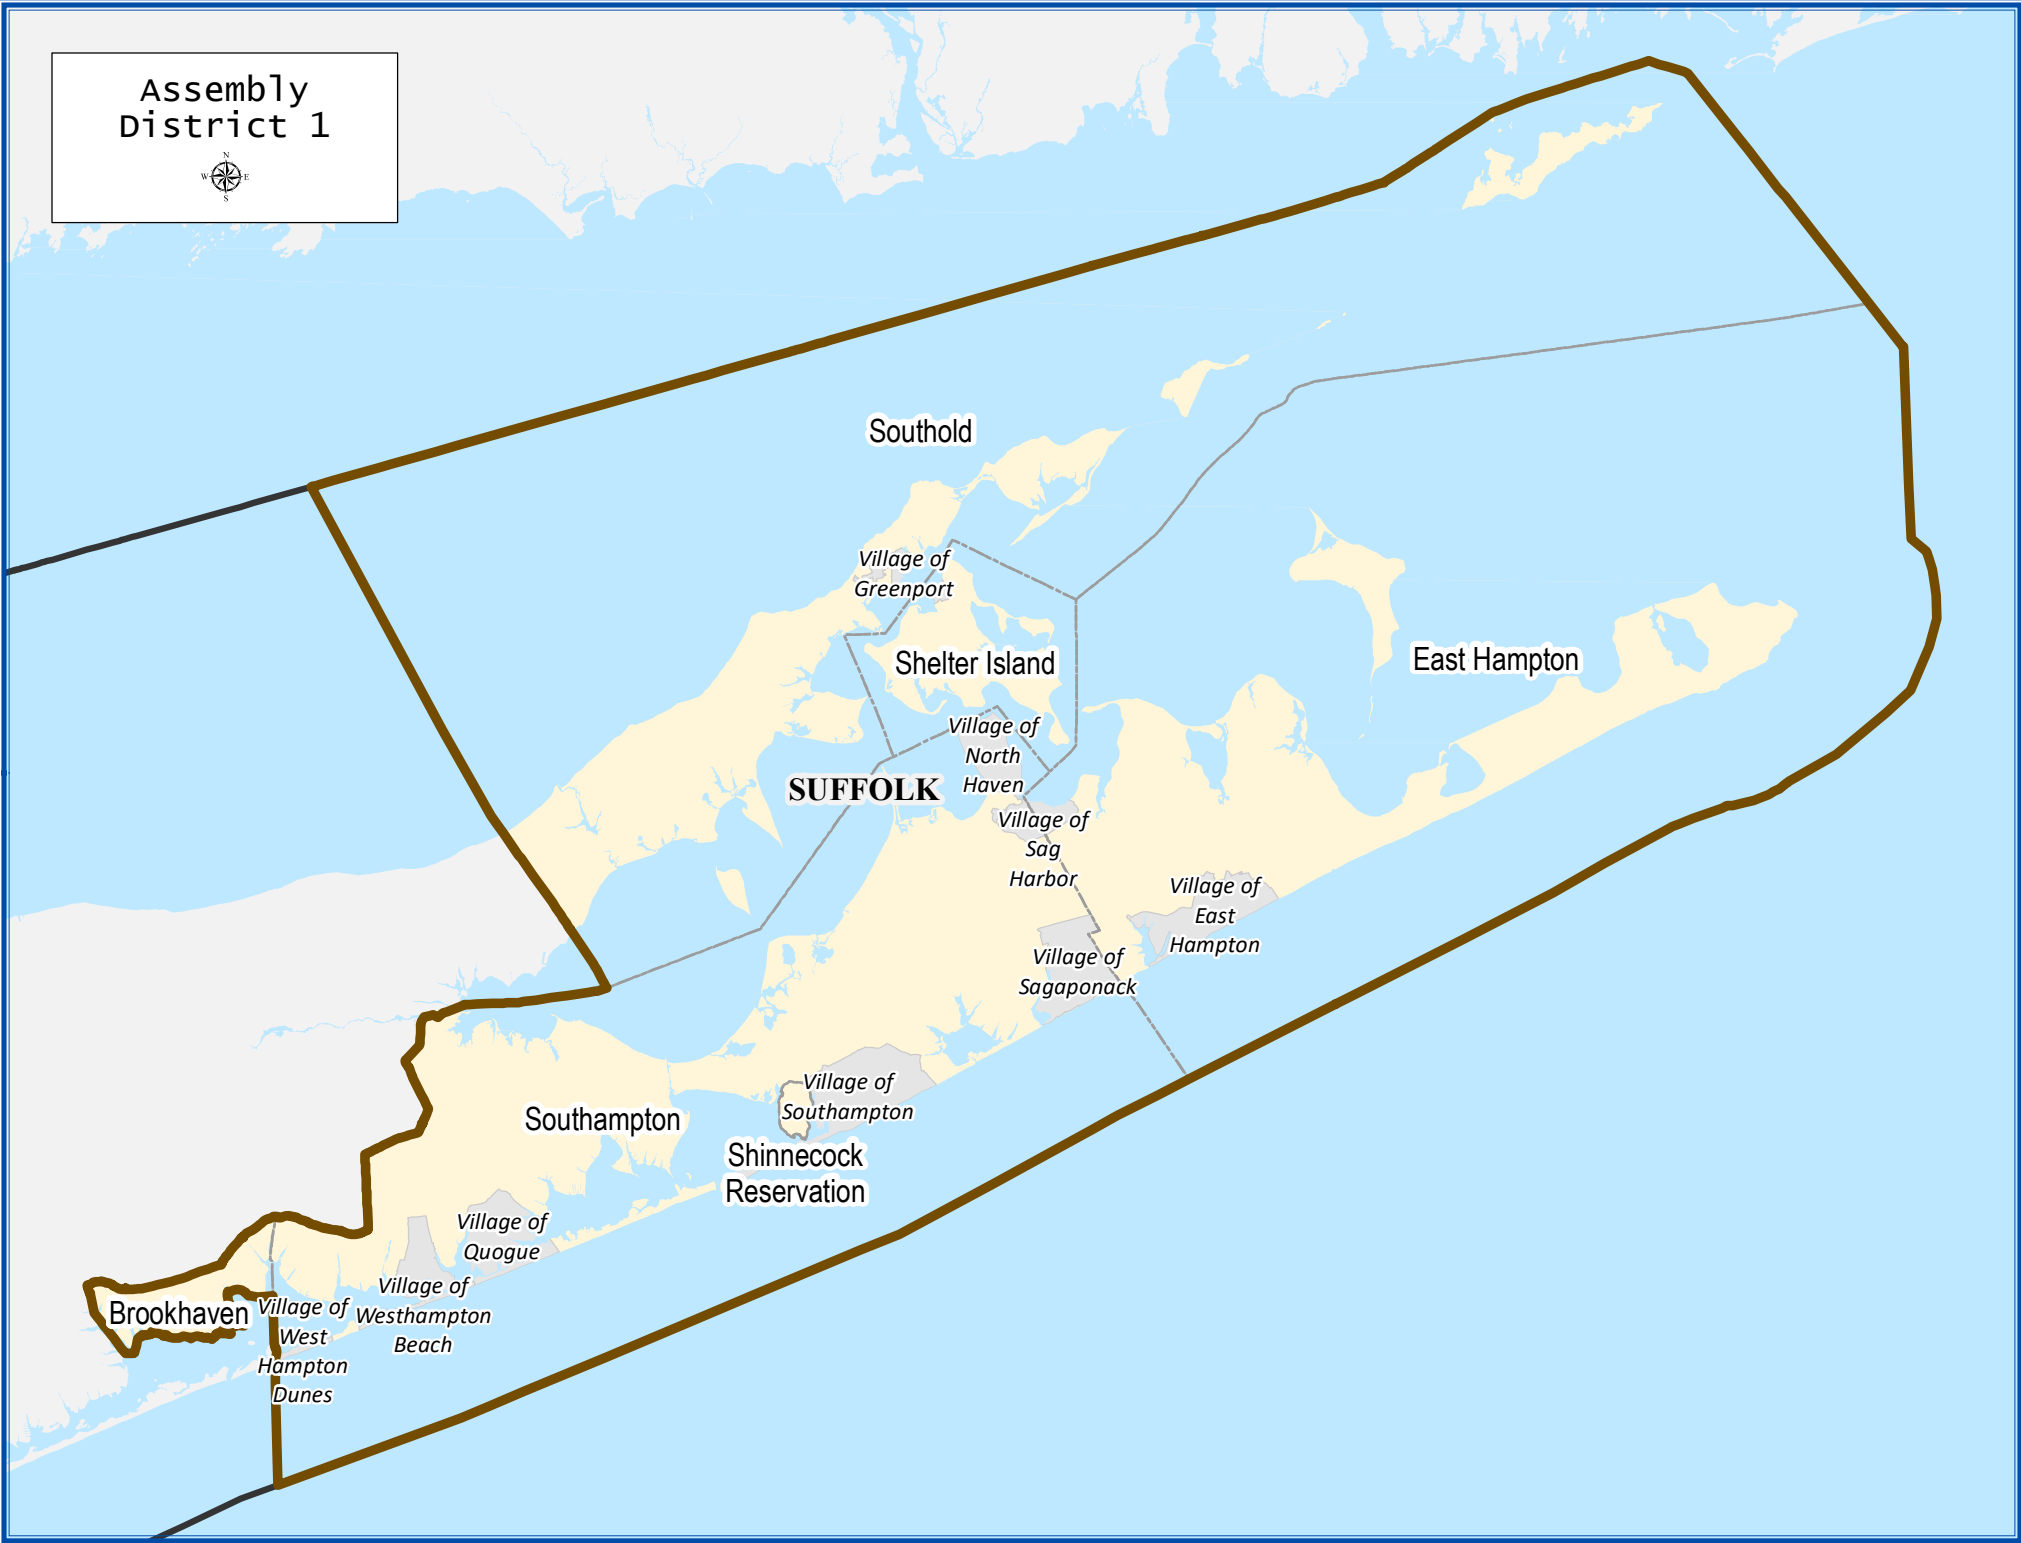

Assembly
District 1

Assembly District 1

Total population : 132,674

Deviation : -1,951

Deviation Percentage : -1.45

	NH White	NH Black	Hispanic	NH Asian	NH AmInd	NH Hwn	NH Multi	NH Other
Total	94,199	3,103	28,255	2,093	916	25	3,337	746
% of Total	71.00	2.34	21.30	1.58	0.69	0.02	2.52	0.56
Total 18+	80,374	2,647	19,967	1,721	711	19	2,145	511
% of 18+	74.35	2.45	18.47	1.59	0.66	0.02	1.98	0.47
Department of Justice								
	NH White	NH Black	Hispanic	NH Asian	NH AmInd	NH Hwn	NH Multi	NH Other
Total	94,199	3,712	28,255	2,840	1,339	56	448	1,825
% of Total	71.00	2.80	21.30	2.14	1.01	0.04	0.34	1.38
Total 18+	80,374	2,976	19,967	2,122	1,033	37	275	1,311
% of 18+	74.35	2.75	18.47	1.96	0.96	0.03	0.25	1.21