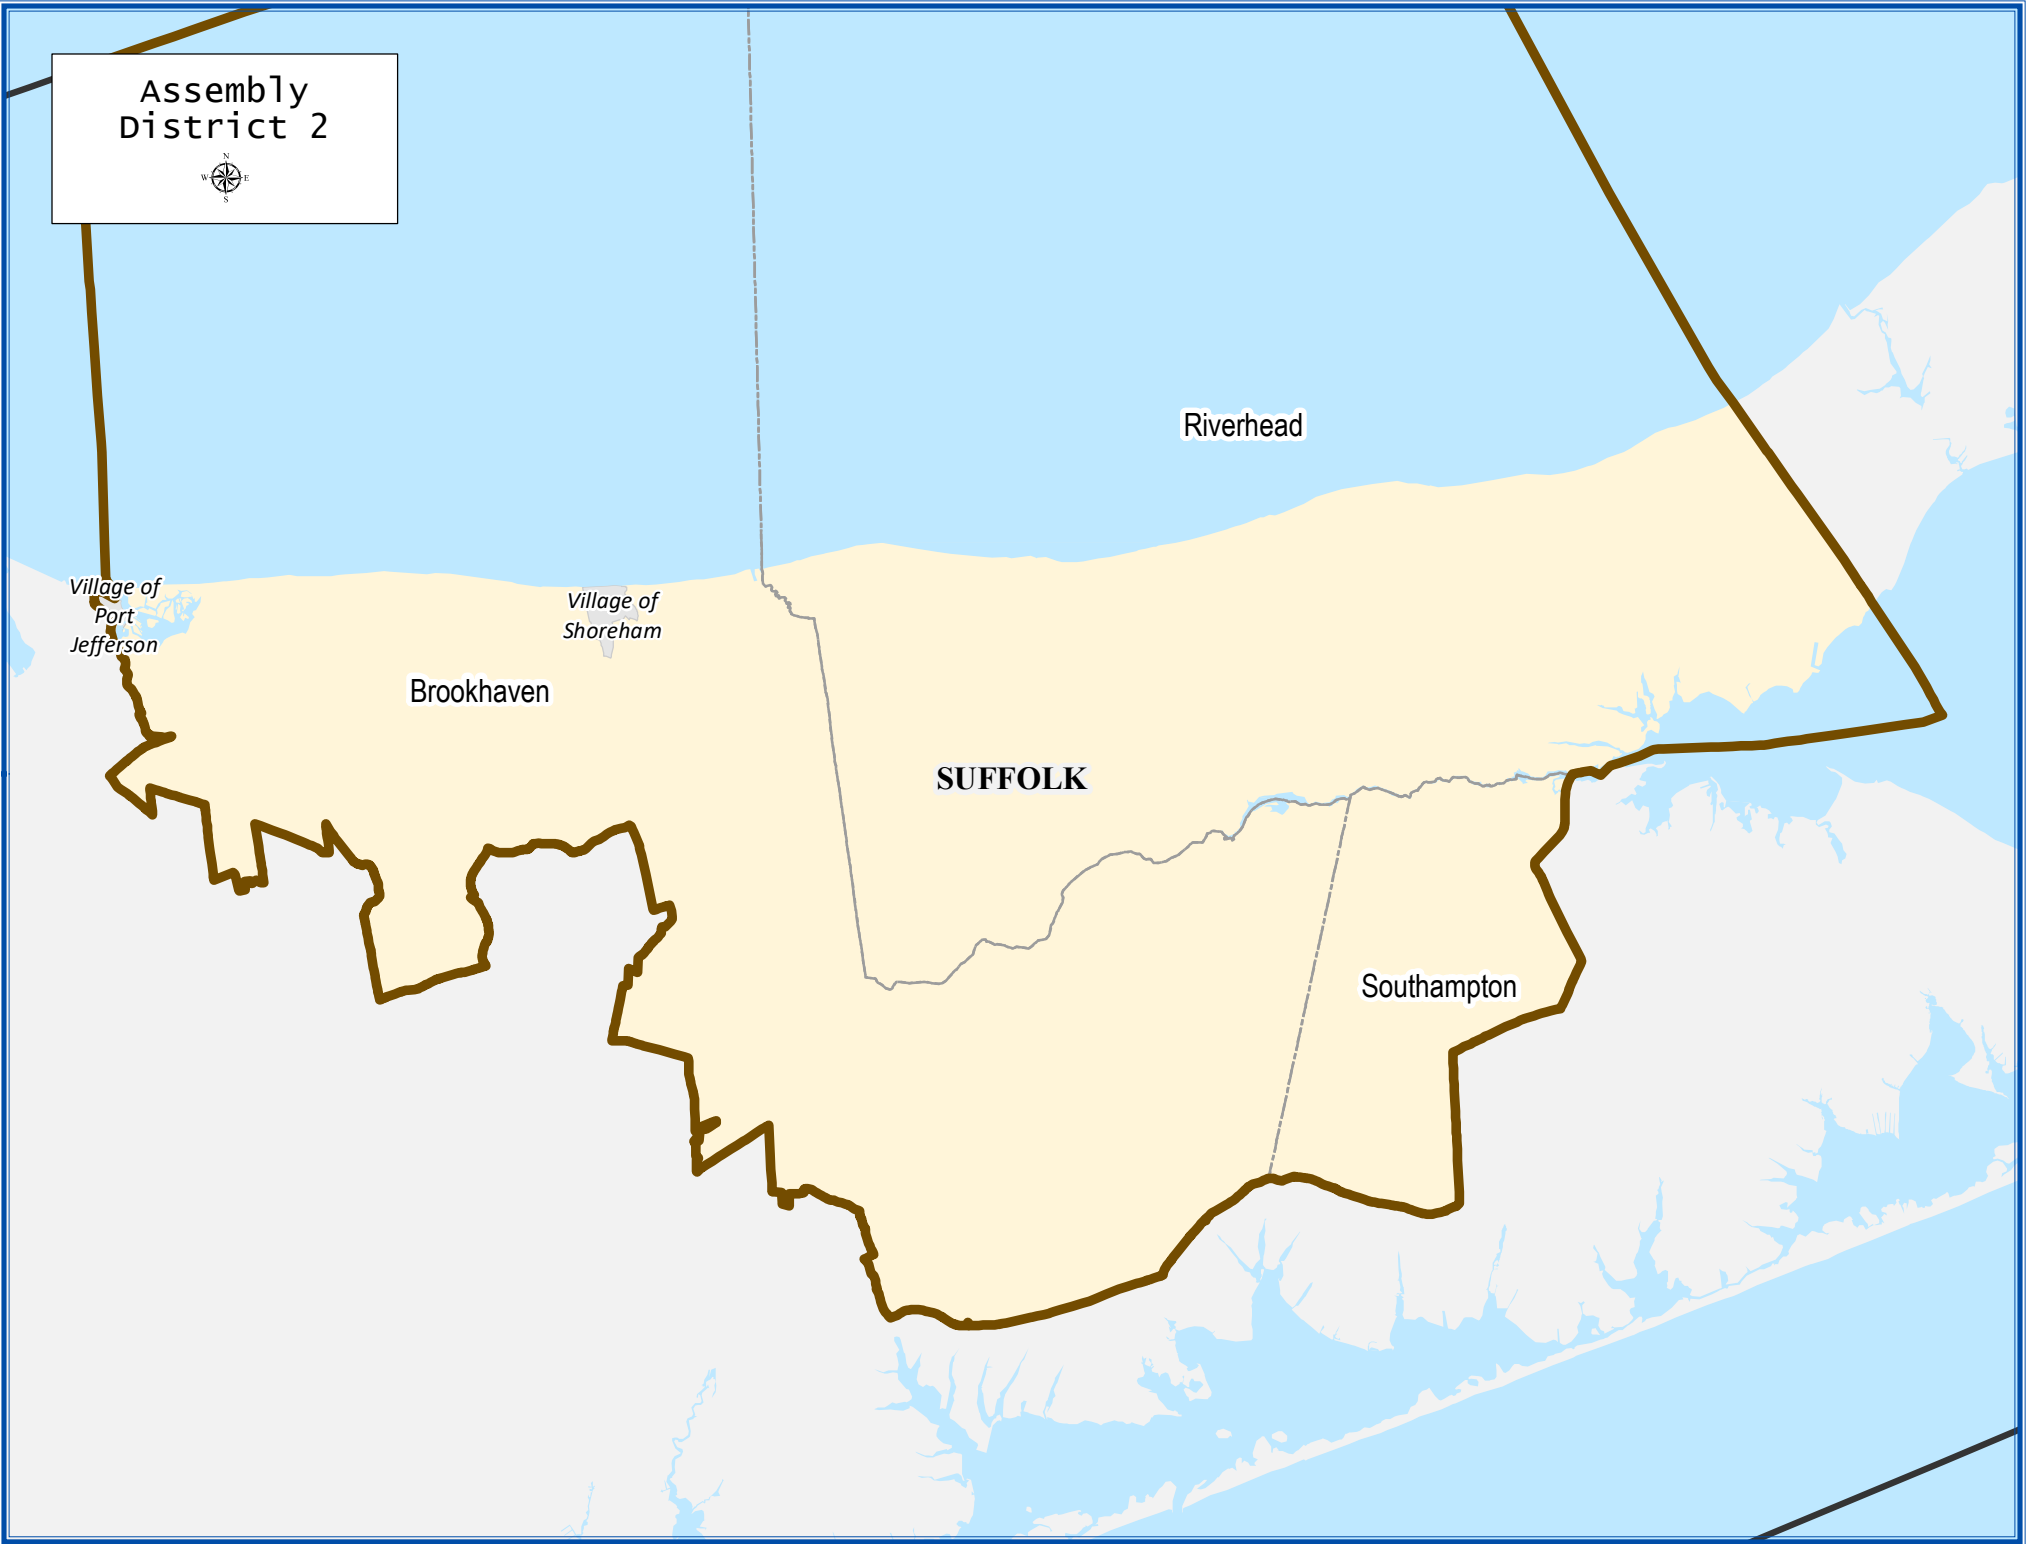

Assembly  
District 2

Riverhead

*Village of  
Port  
Jefferson*

*Village of  
Shoreham*

Brookhaven

**SUFFOLK**

Southampton

## Assembly District 2

Total population : 132,272

Deviation : -2,353

Deviation Percentage : -1.75

	NH White	NH Black	Hispanic	NH Asian	NH AmInd	NH Hwn	NH Multi	NH Other
Total	100,222	5,490	19,459	2,721	177	28	3,634	541
% of Total	75.77	4.15	14.71	2.06	0.13	0.02	2.75	0.41
Total 18+	83,377	4,397	13,130	2,175	137	19	2,239	344
% of 18+	78.79	4.16	12.41	2.06	0.13	0.02	2.12	0.33
Department of Justice								
	NH White	NH Black	Hispanic	NH Asian	NH AmInd	NH Hwn	NH Multi	NH Other
Total	100,222	6,300	19,459	3,351	716	53	617	1,554
% of Total	75.77	4.76	14.71	2.53	0.54	0.04	0.47	1.17
Total 18+	83,377	4,777	13,130	2,460	551	35	427	1,061
% of 18+	78.79	4.51	12.41	2.32	0.52	0.03	0.40	1.00