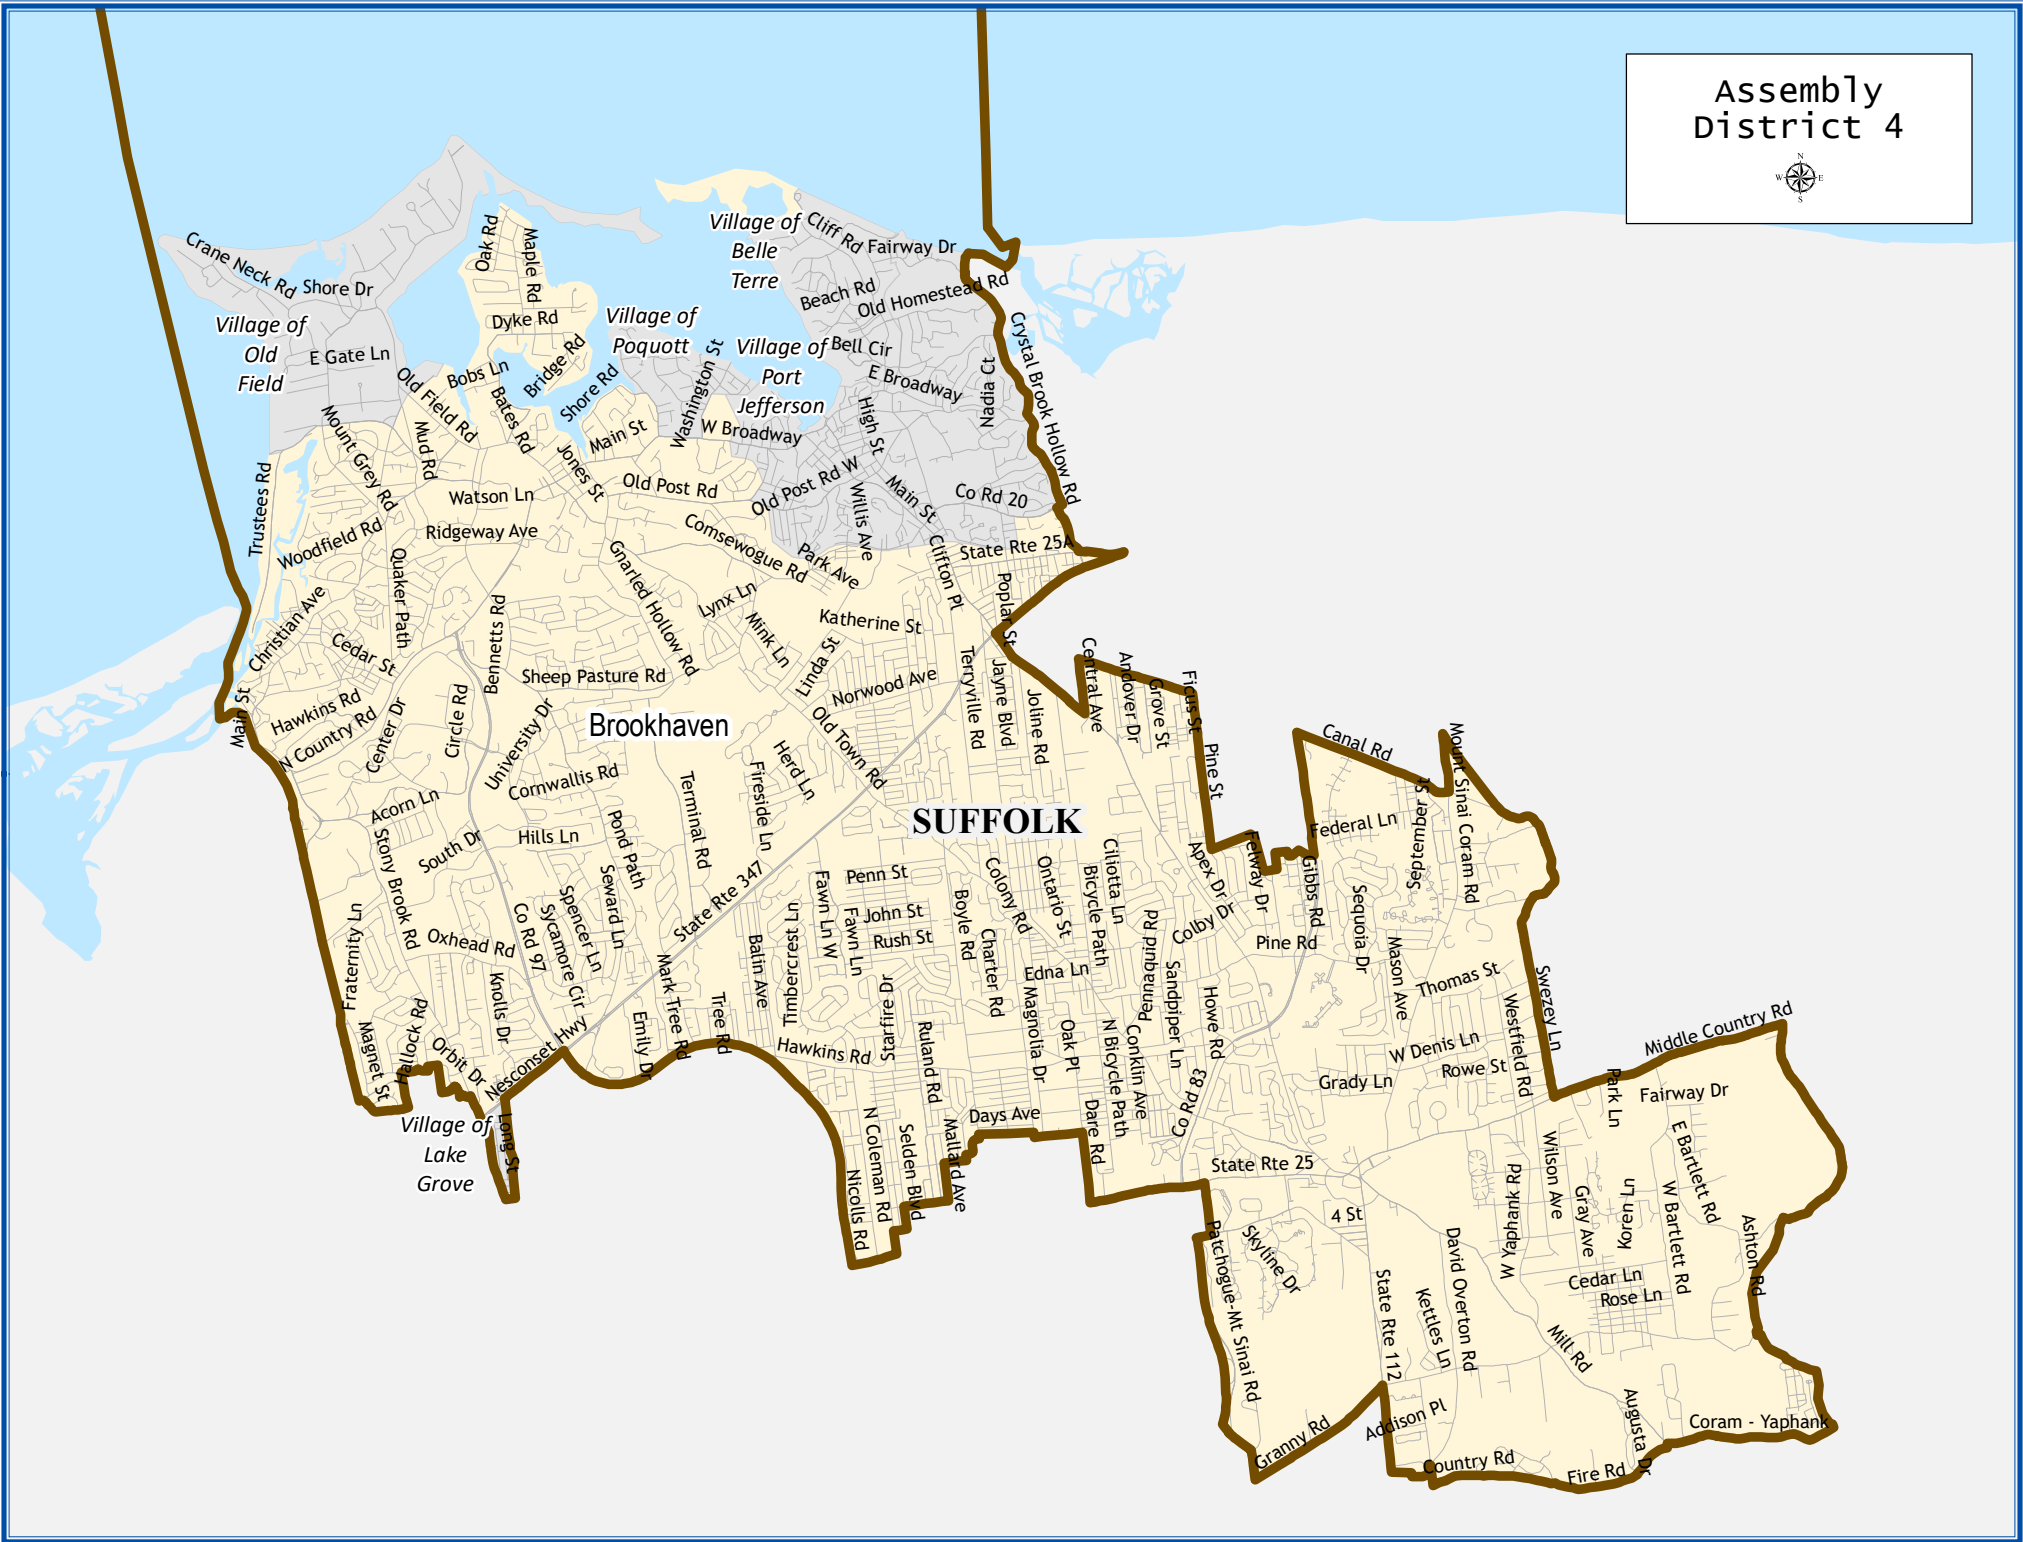

Assembly District 4

Assembly District 4

Total population : 132,978

Deviation : -1,647

Deviation Percentage : -1.22

	NH White	NH Black	Hispanic	NH Asian	NH AmInd	NH Hwn	NH Multi	NH Other
Total	83,777	12,007	21,048	10,758	185	21	4,382	800
% of Total	63.00	9.03	15.83	8.09	0.14	0.02	3.30	0.60
Total 18+	70,708	10,117	15,201	9,041	133	16	2,887	592
% of 18+	65.05	9.31	13.99	8.32	0.12	0.01	2.66	0.54
Department of Justice								
	NH White	NH Black	Hispanic	NH Asian	NH AmInd	NH Hwn	NH Multi	NH Other
Total	83,777	12,809	21,048	11,733	600	45	1,226	1,740
% of Total	63.00	9.63	15.83	8.82	0.45	0.03	0.92	1.31
Total 18+	70,708	10,478	15,201	9,578	474	34	953	1,269
% of 18+	65.05	9.64	13.99	8.81	0.44	0.03	0.88	1.17