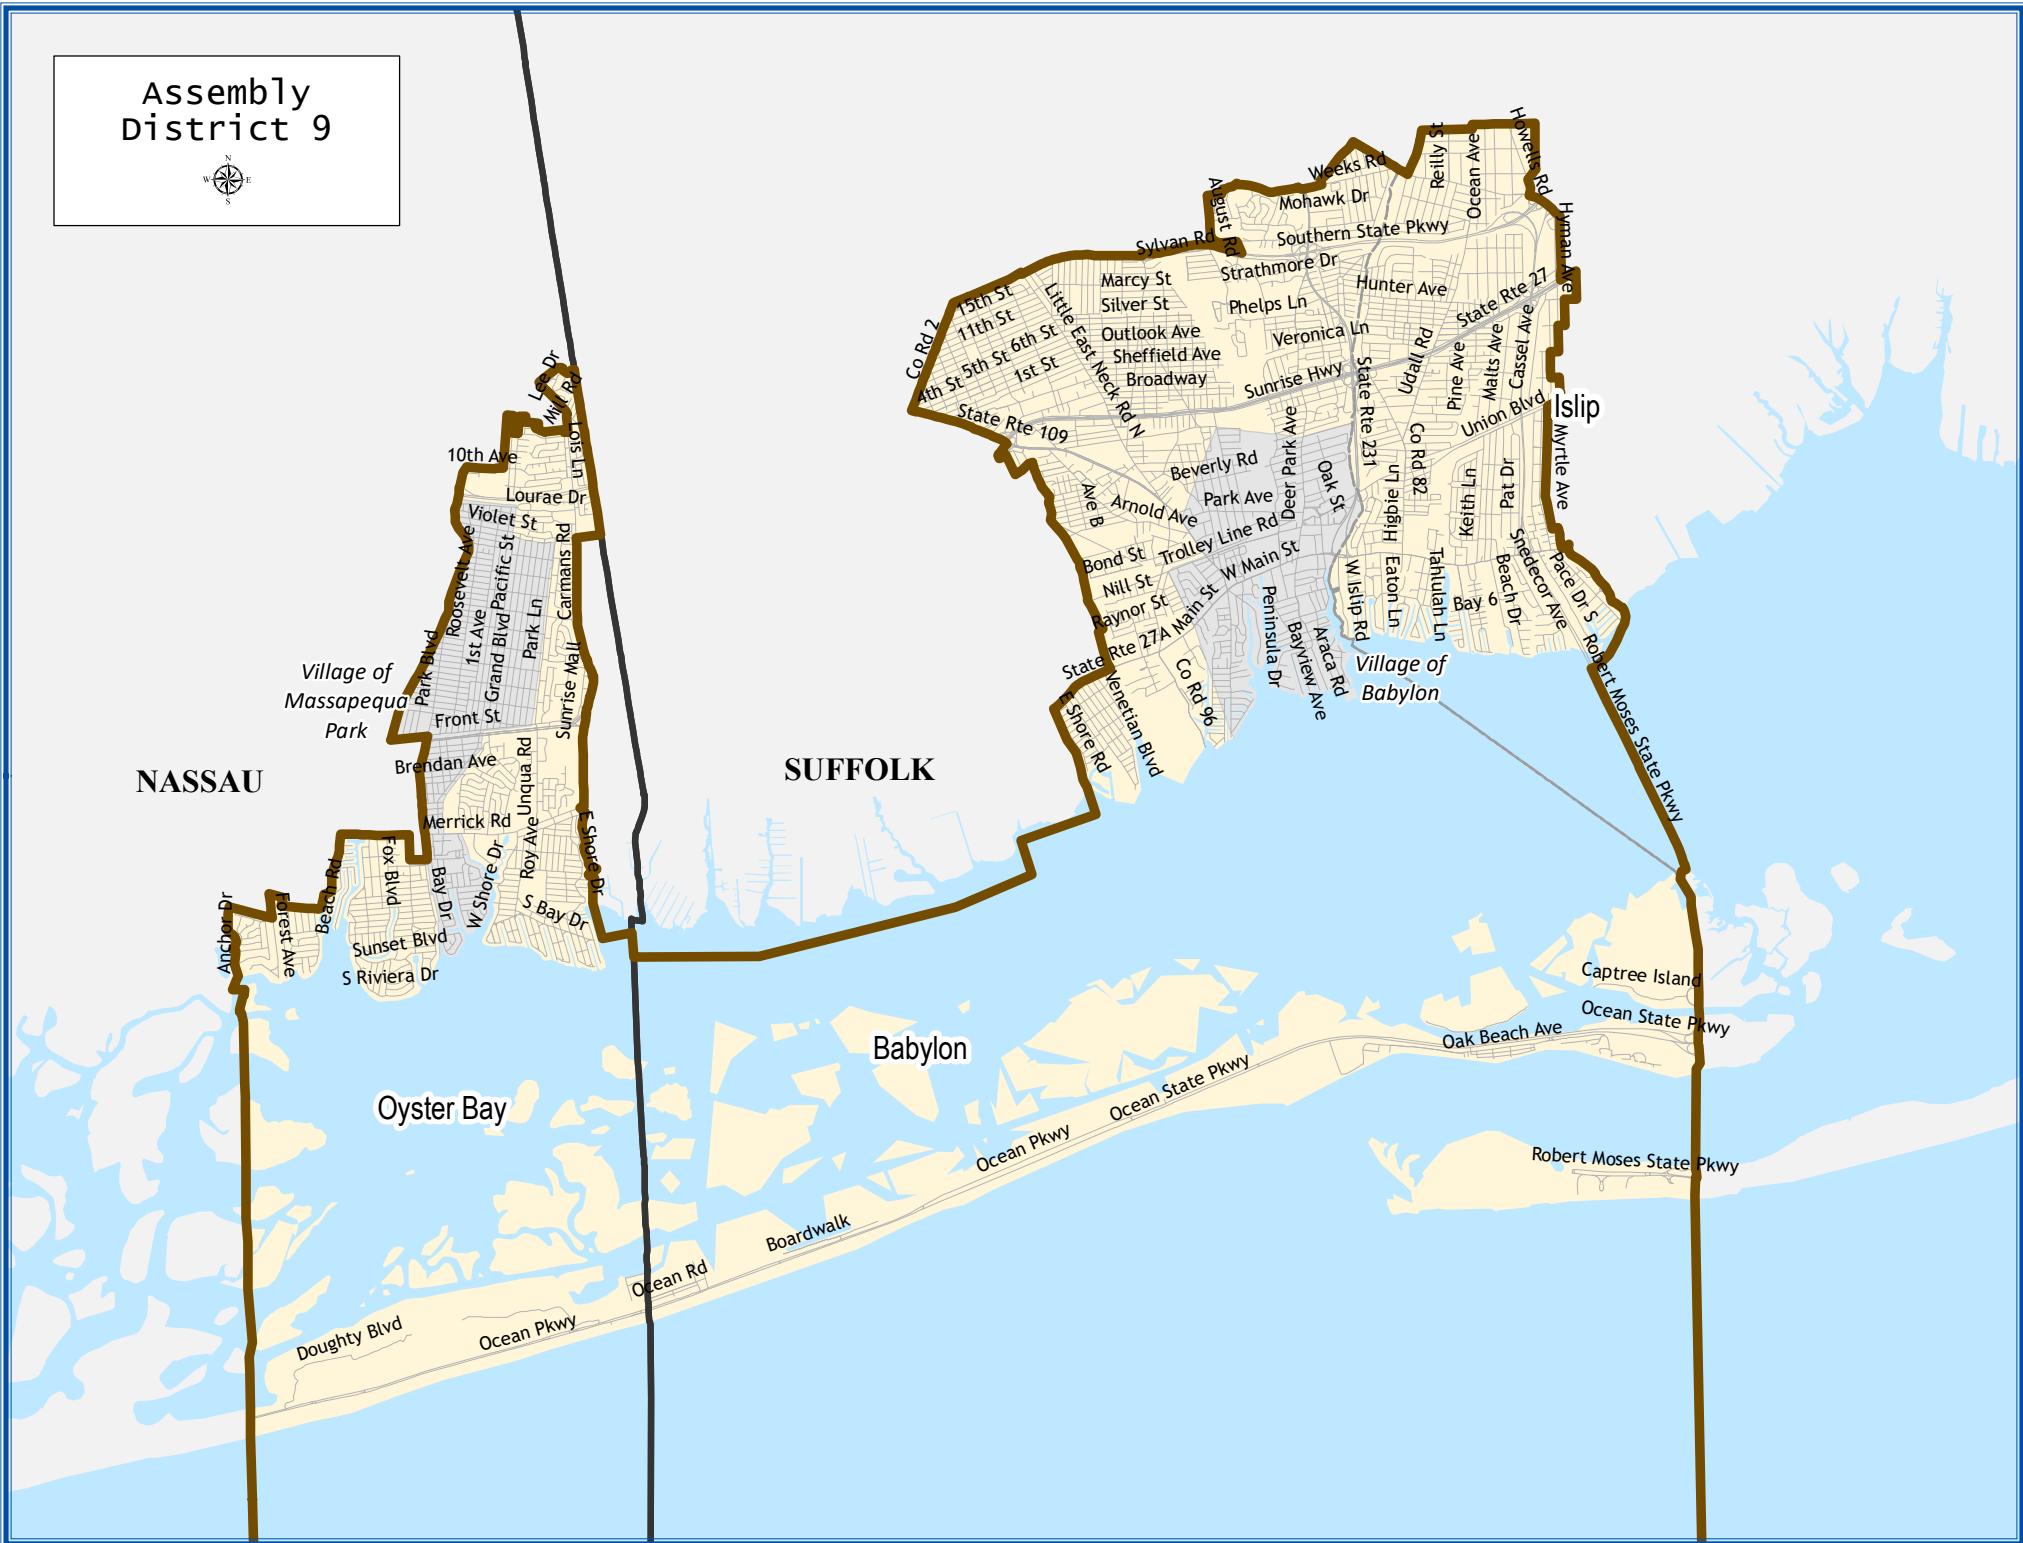

Assembly District 9

Assembly District 9

Total population : 128,532
 Deviation : -6,093
 Deviation Percentage : -4.53

	NH White	NH Black	Hispanic	NH Asian	NH AmInd	NH Hwn	NH Multi	NH Other
Total	100,741	4,029	16,204	3,830	92	8	3,067	561
% of Total	78.38	3.13	12.61	2.98	0.07	0.01	2.39	0.44
Total 18+	83,010	3,025	11,321	3,036	78	6	1,871	398
% of 18+	80.79	2.94	11.02	2.95	0.08	0.01	1.82	0.39
Department of Justice								
	NH White	NH Black	Hispanic	NH Asian	NH AmInd	NH Hwn	NH Multi	NH Other
Total	100,741	4,596	16,204	4,679	524	30	494	1,264
% of Total	78.38	3.58	12.61	3.64	0.41	0.02	0.38	0.98
Total 18+	83,010	3,289	11,321	3,485	408	15	331	886
% of 18+	80.79	3.20	11.02	3.39	0.40	0.01	0.32	0.86