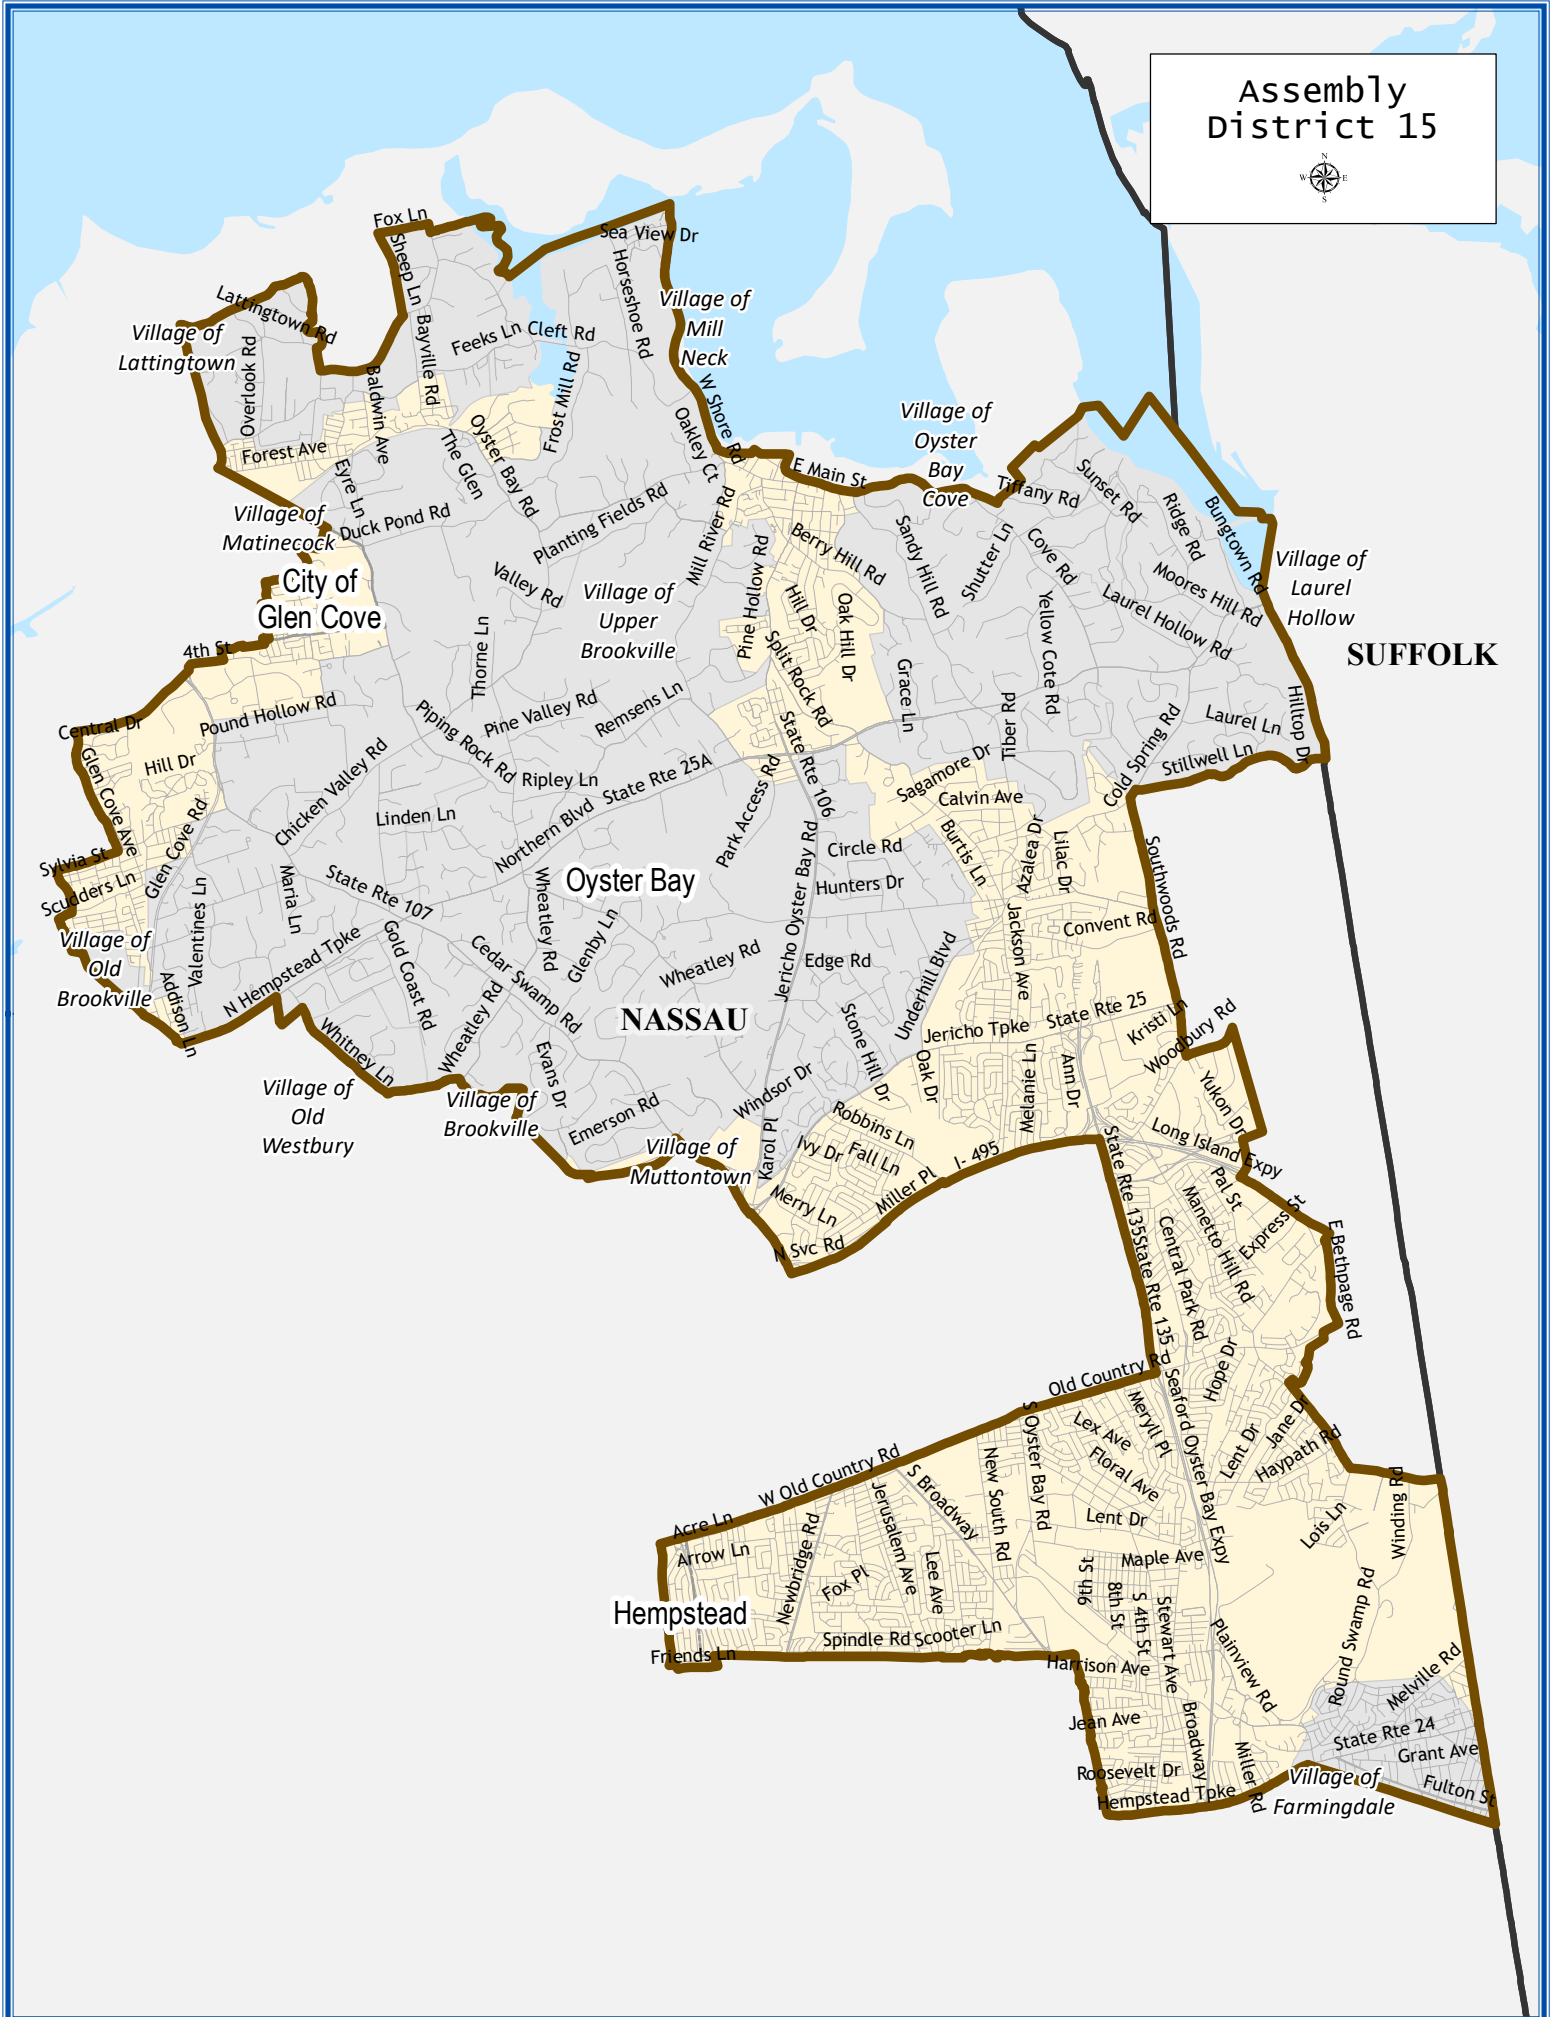

# Assembly District 15

## Assembly District 15

Total population : 134,447  
 Deviation : -178  
 Deviation Percentage : -0.13

	NH White	NH Black	Hispanic	NH Asian	NH AmInd	NH Hwn	NH Multi	NH Other
Total	88,431	1,789	13,948	26,414	107	20	3,044	694
% of Total	65.77	1.33	10.37	19.65	0.08	0.01	2.26	0.52
Total 18+	73,135	1,428	9,862	19,579	77	16	1,860	468
% of 18+	68.72	1.34	9.27	18.40	0.07	0.02	1.75	0.44
Department of Justice								
	NH White	NH Black	Hispanic	NH Asian	NH AmInd	NH Hwn	NH Multi	NH Other
Total	88,431	2,138	13,948	27,536	353	32	551	1,458
% of Total	65.77	1.59	10.37	20.48	0.26	0.02	0.41	1.08
Total 18+	73,135	1,632	9,862	20,091	286	26	403	990
% of 18+	68.72	1.53	9.27	18.88	0.27	0.02	0.38	0.93