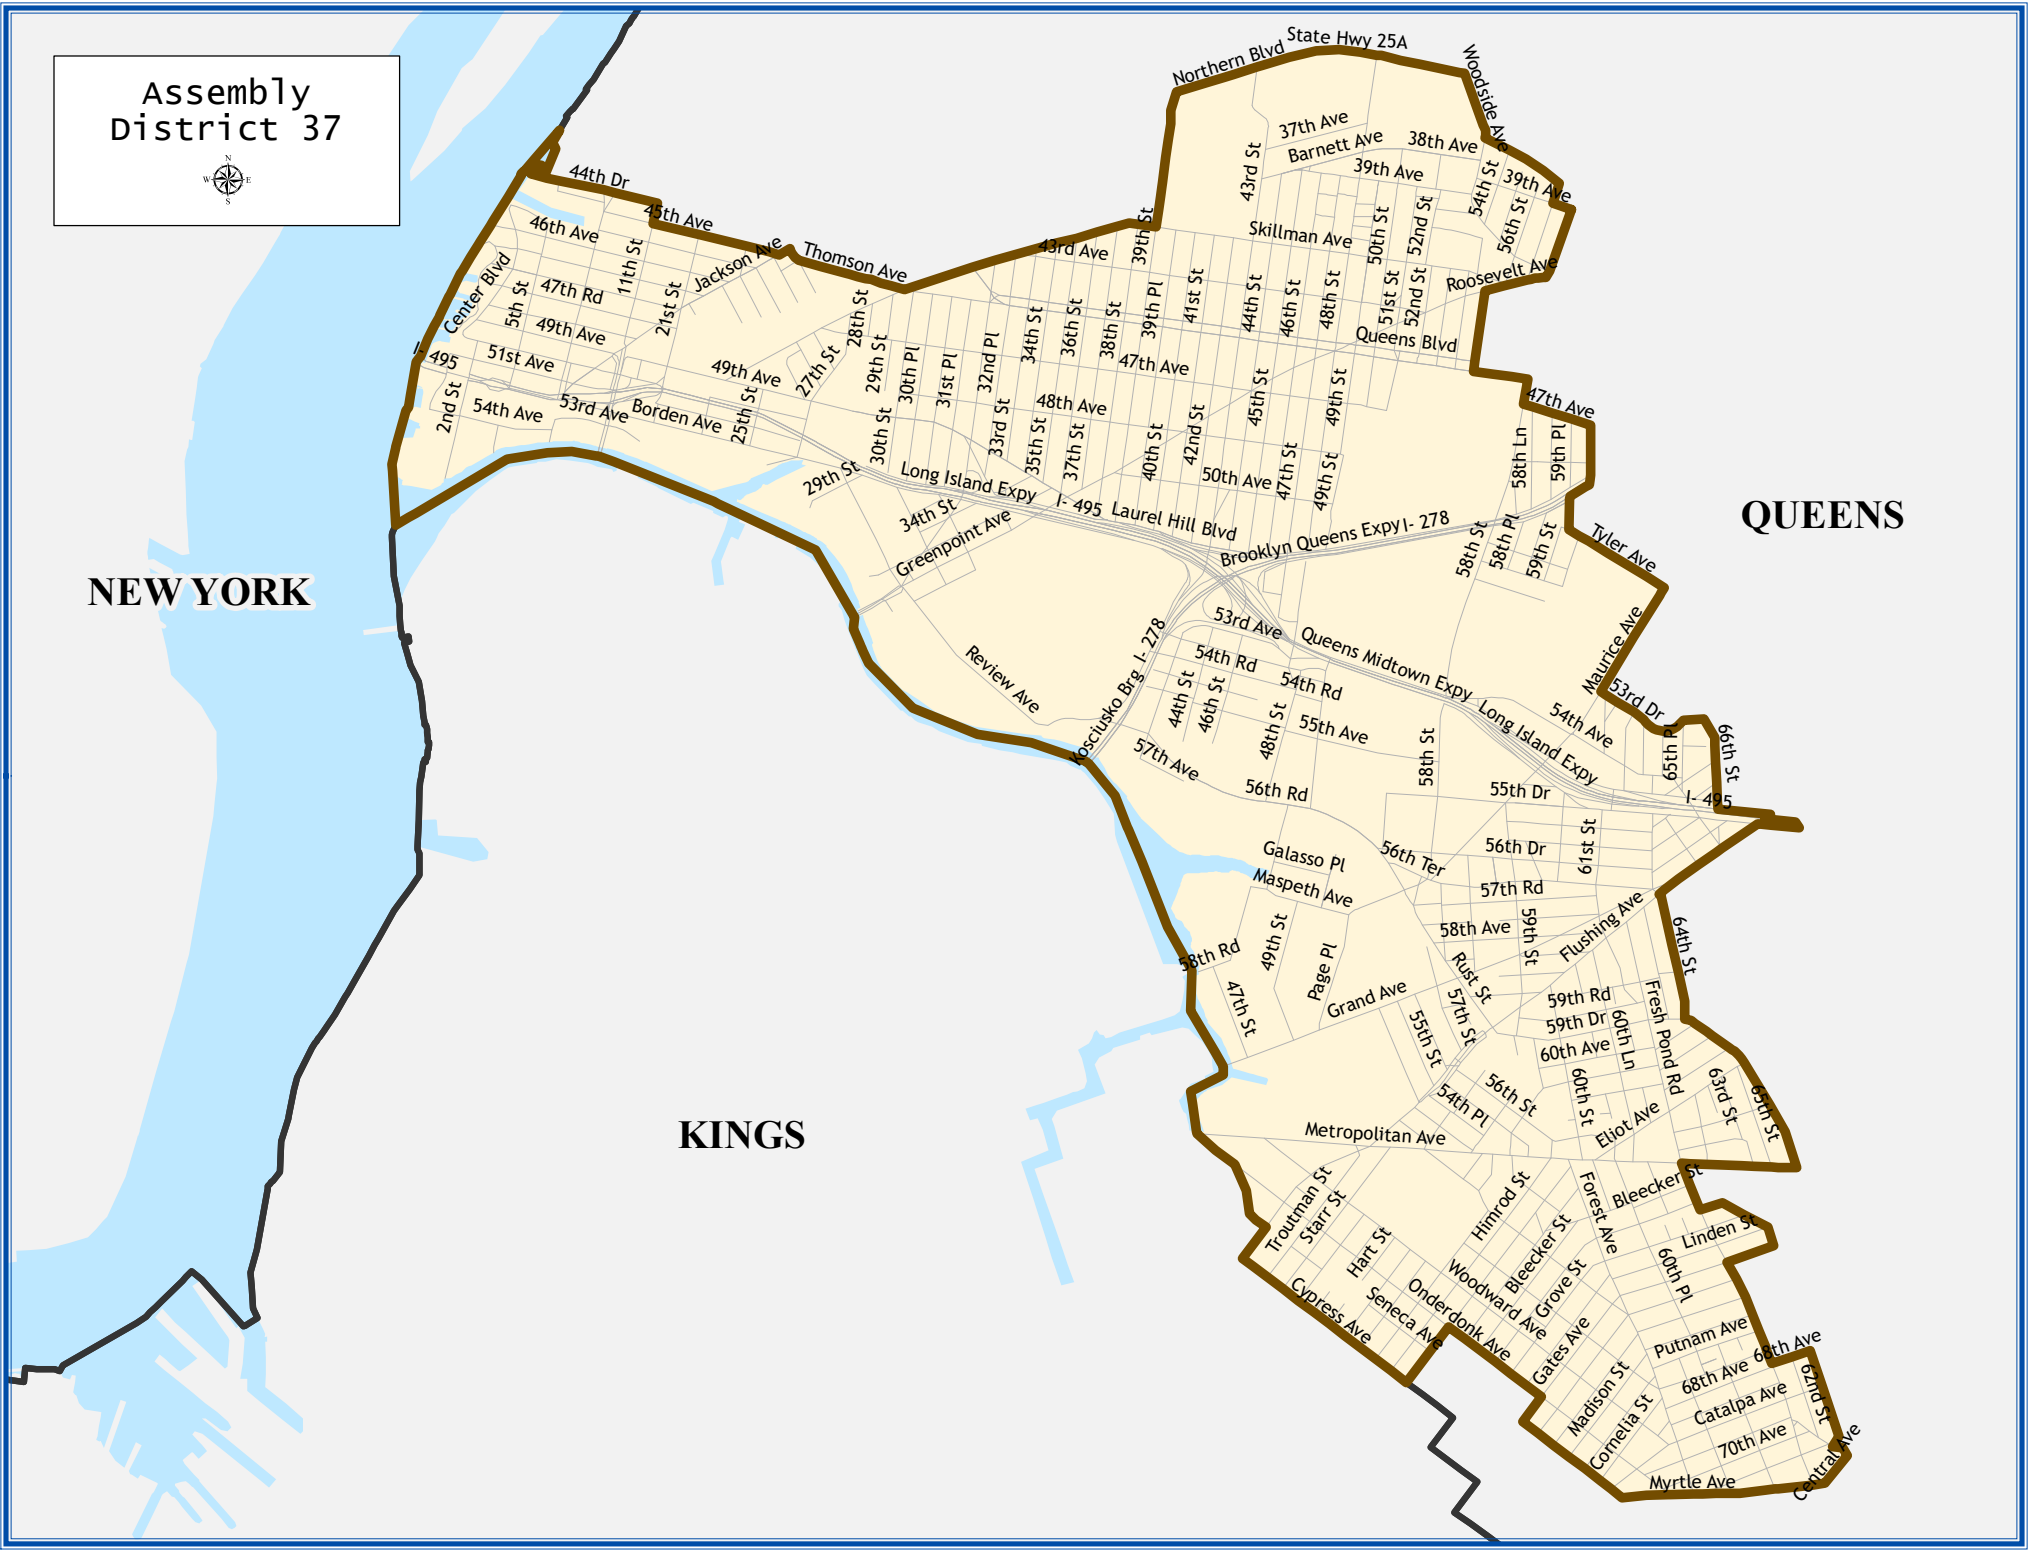

Assembly District 37

NEW YORK

QUEENS

KINGS

Assembly District 37

Total population : 141,348
 Deviation : 6,723
 Deviation Percentage : 4.99

	NH White	NH Black	Hispanic	NH Asian	NH AmInd	NH Hwn	NH Multi	NH Other
Total	58,172	3,833	48,157	25,546	127	73	3,994	1,446
% of Total	41.16	2.71	34.07	18.07	0.09	0.05	2.83	1.02
Total 18+	50,628	3,176	37,983	21,697	97	60	2,682	1,012
% of 18+	43.15	2.71	32.37	18.49	0.08	0.05	2.29	0.86
Department of Justice								
	NH White	NH Black	Hispanic	NH Asian	NH AmInd	NH Hwn	NH Multi	NH Other
Total	58,172	4,355	48,157	27,135	368	93	914	2,154
% of Total	41.16	3.08	34.07	19.20	0.26	0.07	0.65	1.52
Total 18+	50,628	3,505	37,983	22,576	311	76	667	1,589
% of 18+	43.15	2.99	32.37	19.24	0.27	0.06	0.57	1.35