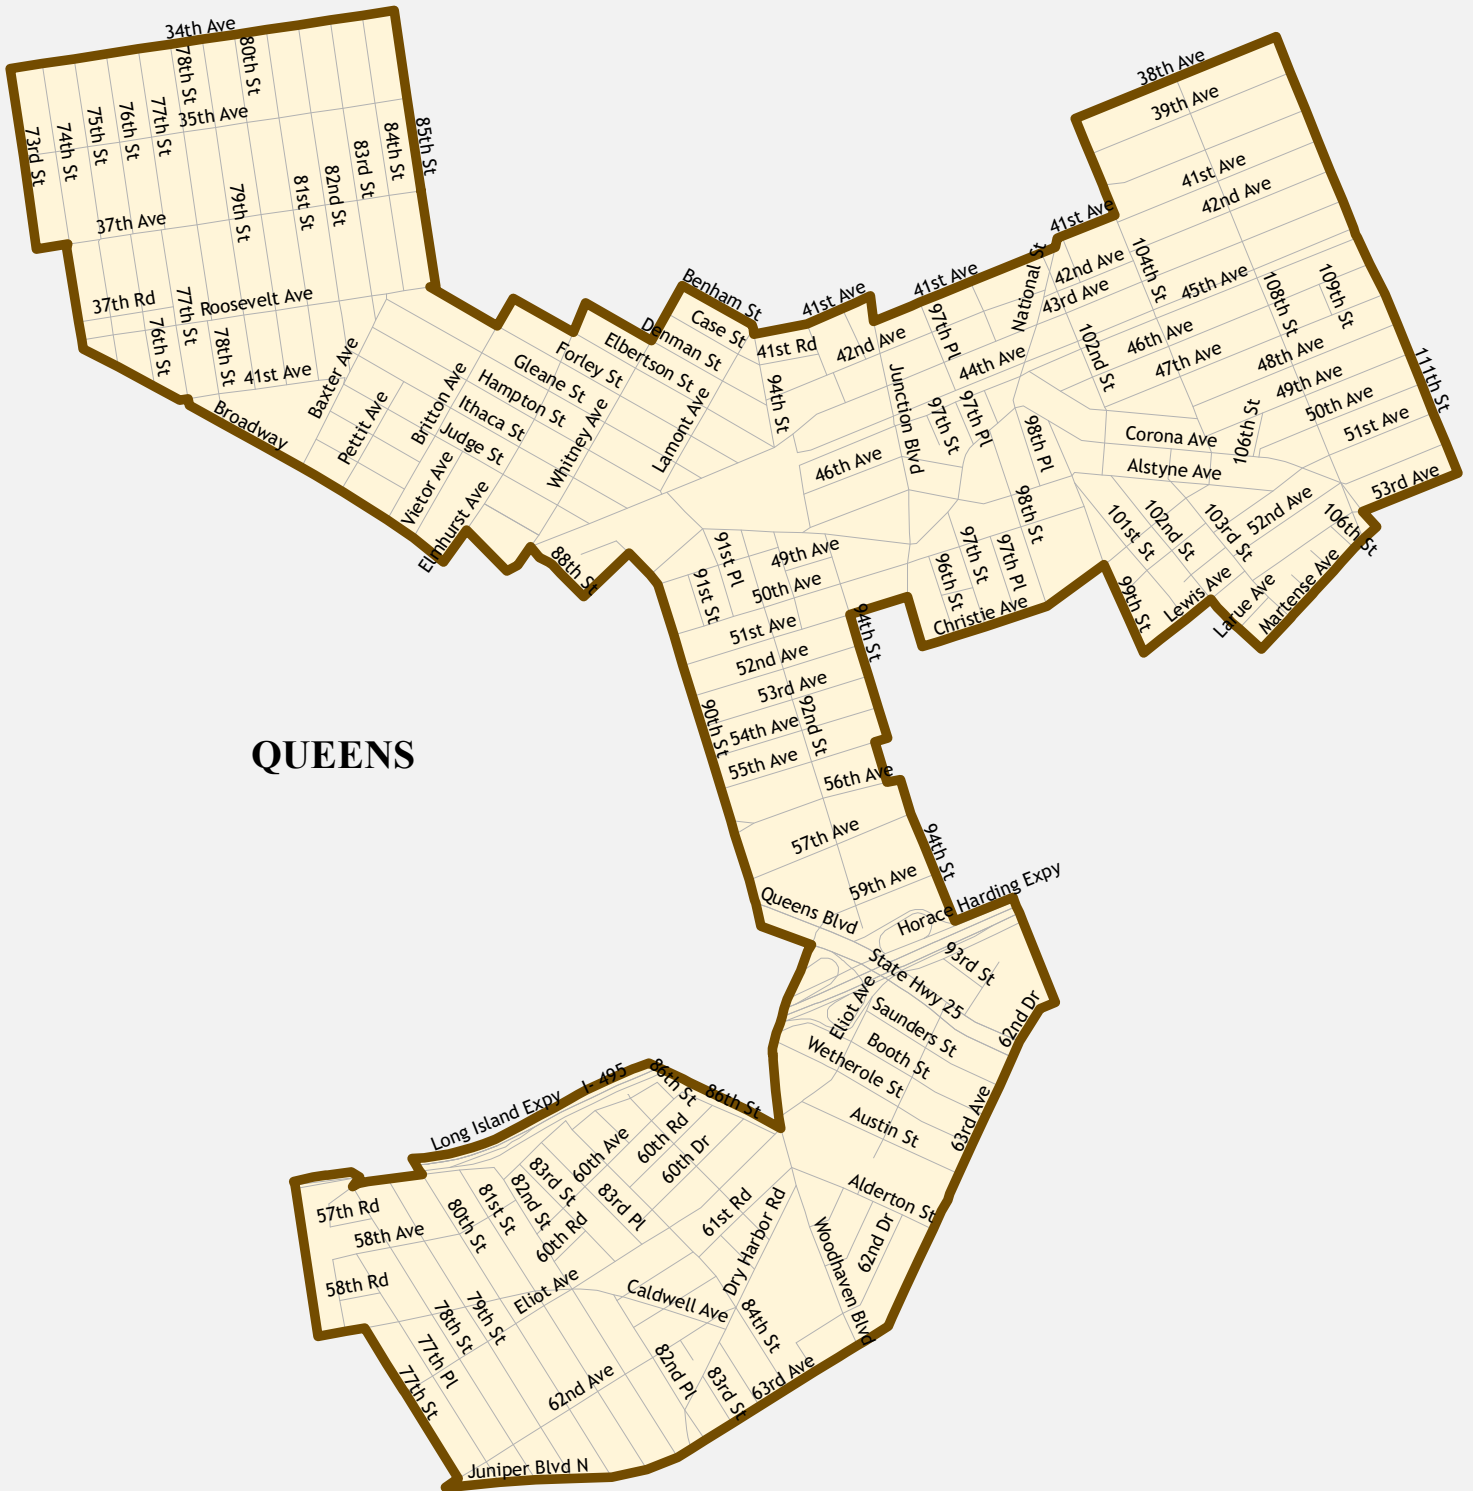

Assembly District 39

Assembly District 39

Total population : 130,839

Deviation : -3,786

Deviation Percentage : -2.81

	NH White	NH Black	Hispanic	NH Asian	NH AmInd	NH Hwn	NH Multi	NH Other
Total	16,409	1,630	72,357	37,253	212	12	1,939	1,027
% of Total	12.54	1.25	55.30	28.47	0.16	0.01	1.48	0.78
Total 18+	14,139	1,474	55,449	30,849	130	9	1,321	620
% of 18+	13.60	1.42	53.32	29.67	0.13	0.01	1.27	0.60
Department of Justice								
	NH White	NH Black	Hispanic	NH Asian	NH AmInd	NH Hwn	NH Multi	NH Other
Total	16,409	1,823	72,357	38,003	270	23	622	1,332
% of Total	12.54	1.39	55.30	29.05	0.21	0.02	0.48	1.02
Total 18+	14,139	1,597	55,449	31,287	174	17	462	866
% of 18+	13.60	1.54	53.32	30.09	0.17	0.02	0.44	0.83