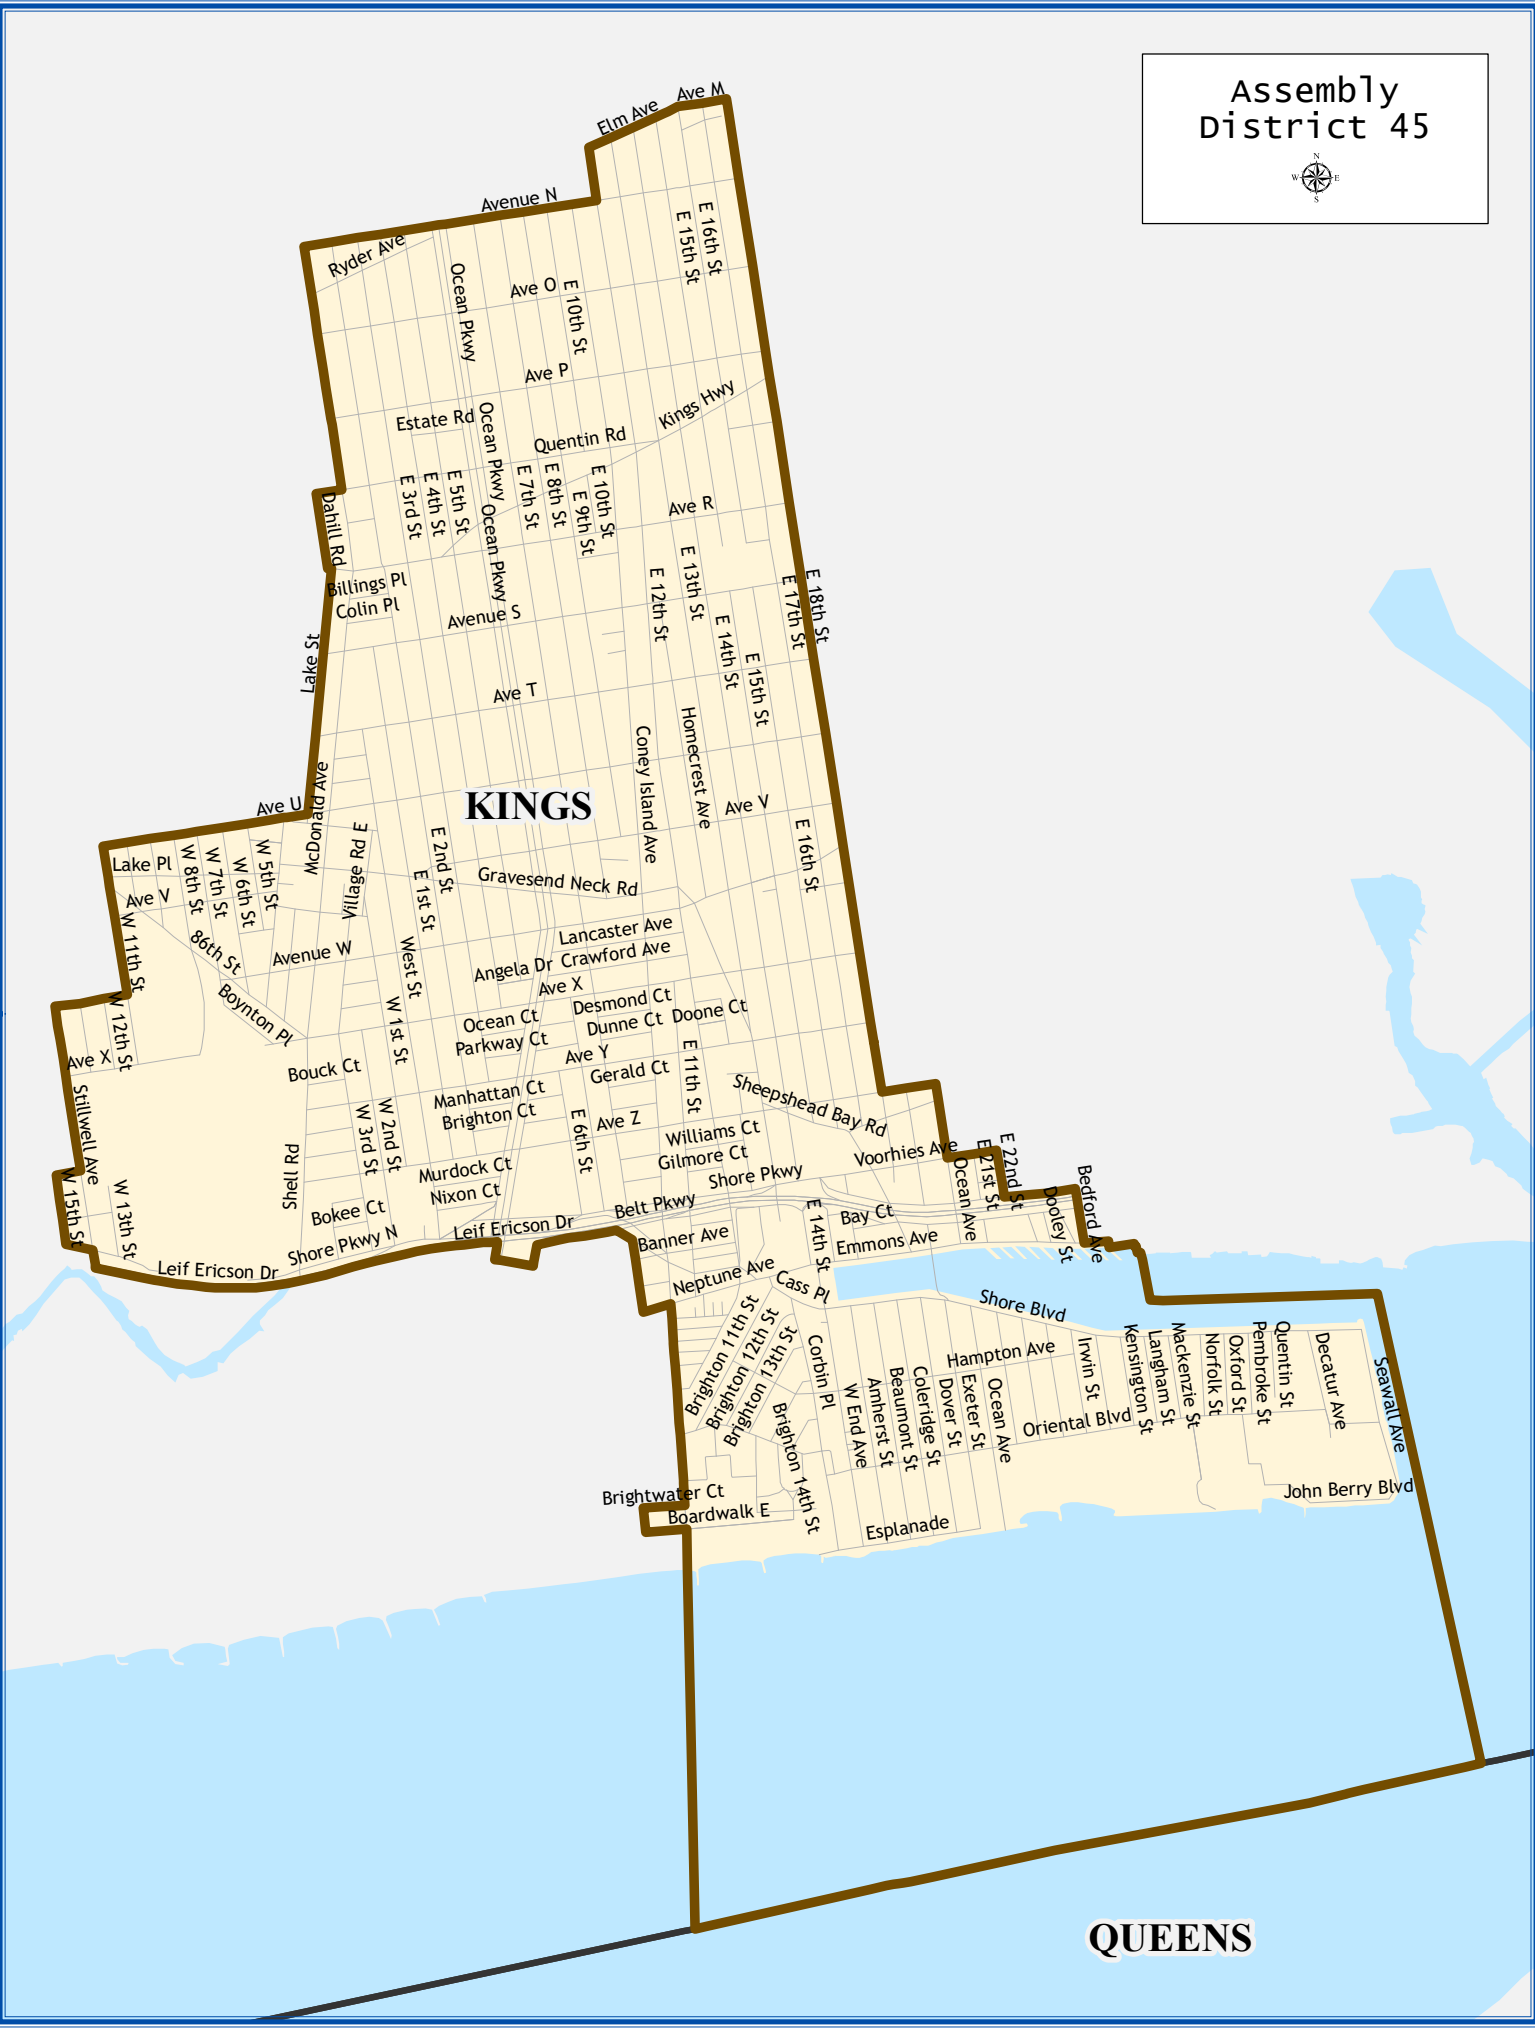

# Assembly District 45

## Assembly District 45

Total population : 132,683

Deviation : -1,942

Deviation Percentage : -1.44

	NH White	NH Black	Hispanic	NH Asian	NH AmInd	NH Hwn	NH Multi	NH Other
Total	84,481	3,570	14,084	24,815	75	23	4,459	1,176
% of Total	63.67	2.69	10.61	18.70	0.06	0.02	3.36	0.89
Total 18+	65,908	2,859	10,134	19,288	61	17	3,087	748
% of 18+	64.55	2.80	9.93	18.89	0.06	0.02	3.02	0.73
Department of Justice								
	NH White	NH Black	Hispanic	NH Asian	NH AmInd	NH Hwn	NH Multi	NH Other
Total	84,481	3,833	14,084	27,804	178	39	514	1,750
% of Total	63.67	2.89	10.61	20.96	0.13	0.03	0.39	1.32
Total 18+	65,908	3,027	10,134	21,356	140	31	331	1,175
% of 18+	64.55	2.96	9.93	20.92	0.14	0.03	0.32	1.15