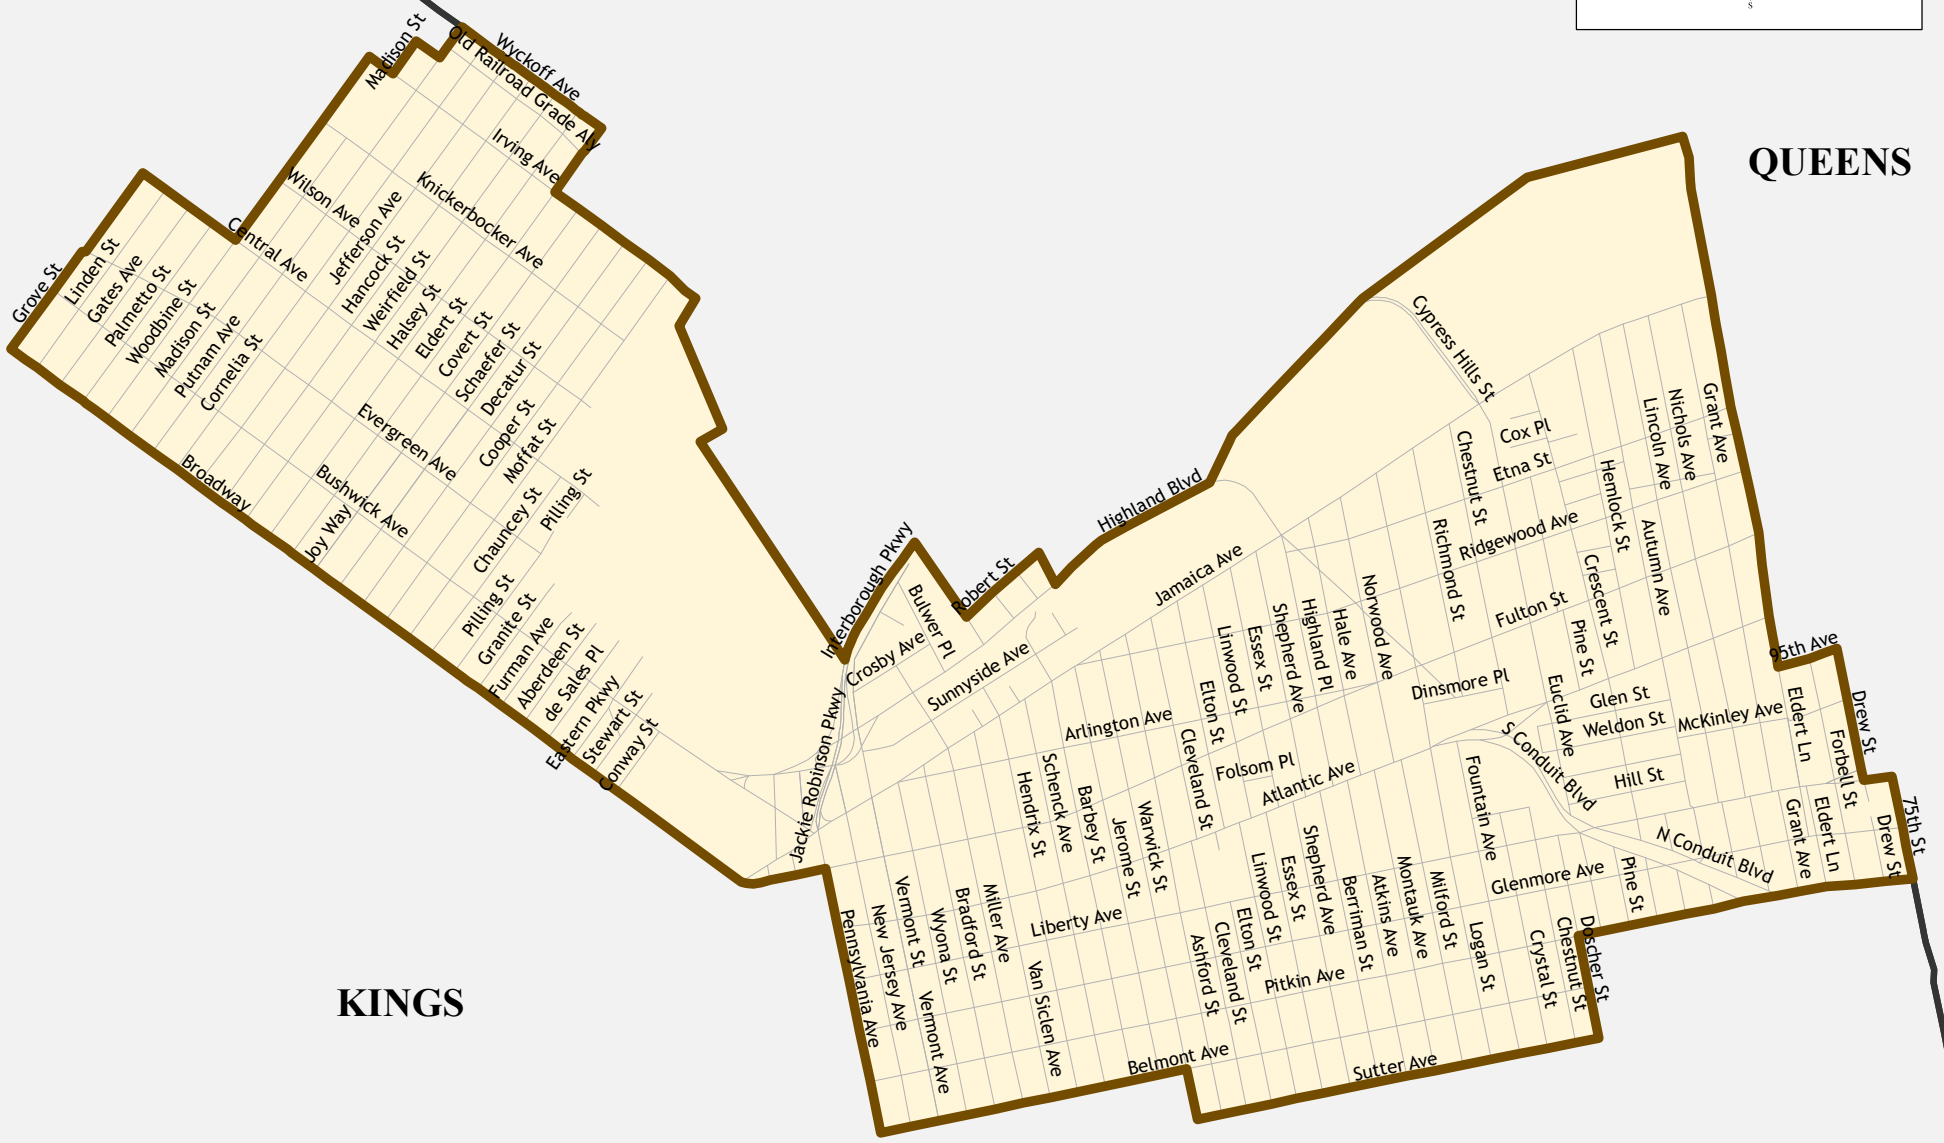

# Assembly District 54

QUEENS

KINGS

## Assembly District 54

Total population : 128,540

Deviation : -6,085

Deviation Percentage : -4.52

	NH White	NH Black	Hispanic	NH Asian	NH AmInd	NH Hwn	NH Multi	NH Other
Total	10,607	31,137	66,093	12,128	494	58	5,035	2,988
% of Total	8.25	24.22	51.42	9.44	0.38	0.05	3.92	2.32
Total 18+	9,494	24,843	49,947	9,390	385	51	4,103	2,229
% of 18+	9.45	24.73	49.73	9.35	0.38	0.05	4.08	2.22
Department of Justice								
	NH White	NH Black	Hispanic	NH Asian	NH AmInd	NH Hwn	NH Multi	NH Other
Total	10,607	31,813	66,093	12,576	624	82	3,565	3,180
% of Total	8.25	24.75	51.42	9.78	0.49	0.06	2.77	2.47
Total 18+	9,494	25,357	49,947	9,700	503	67	2,985	2,389
% of 18+	9.45	25.25	49.73	9.66	0.50	0.07	2.97	2.38