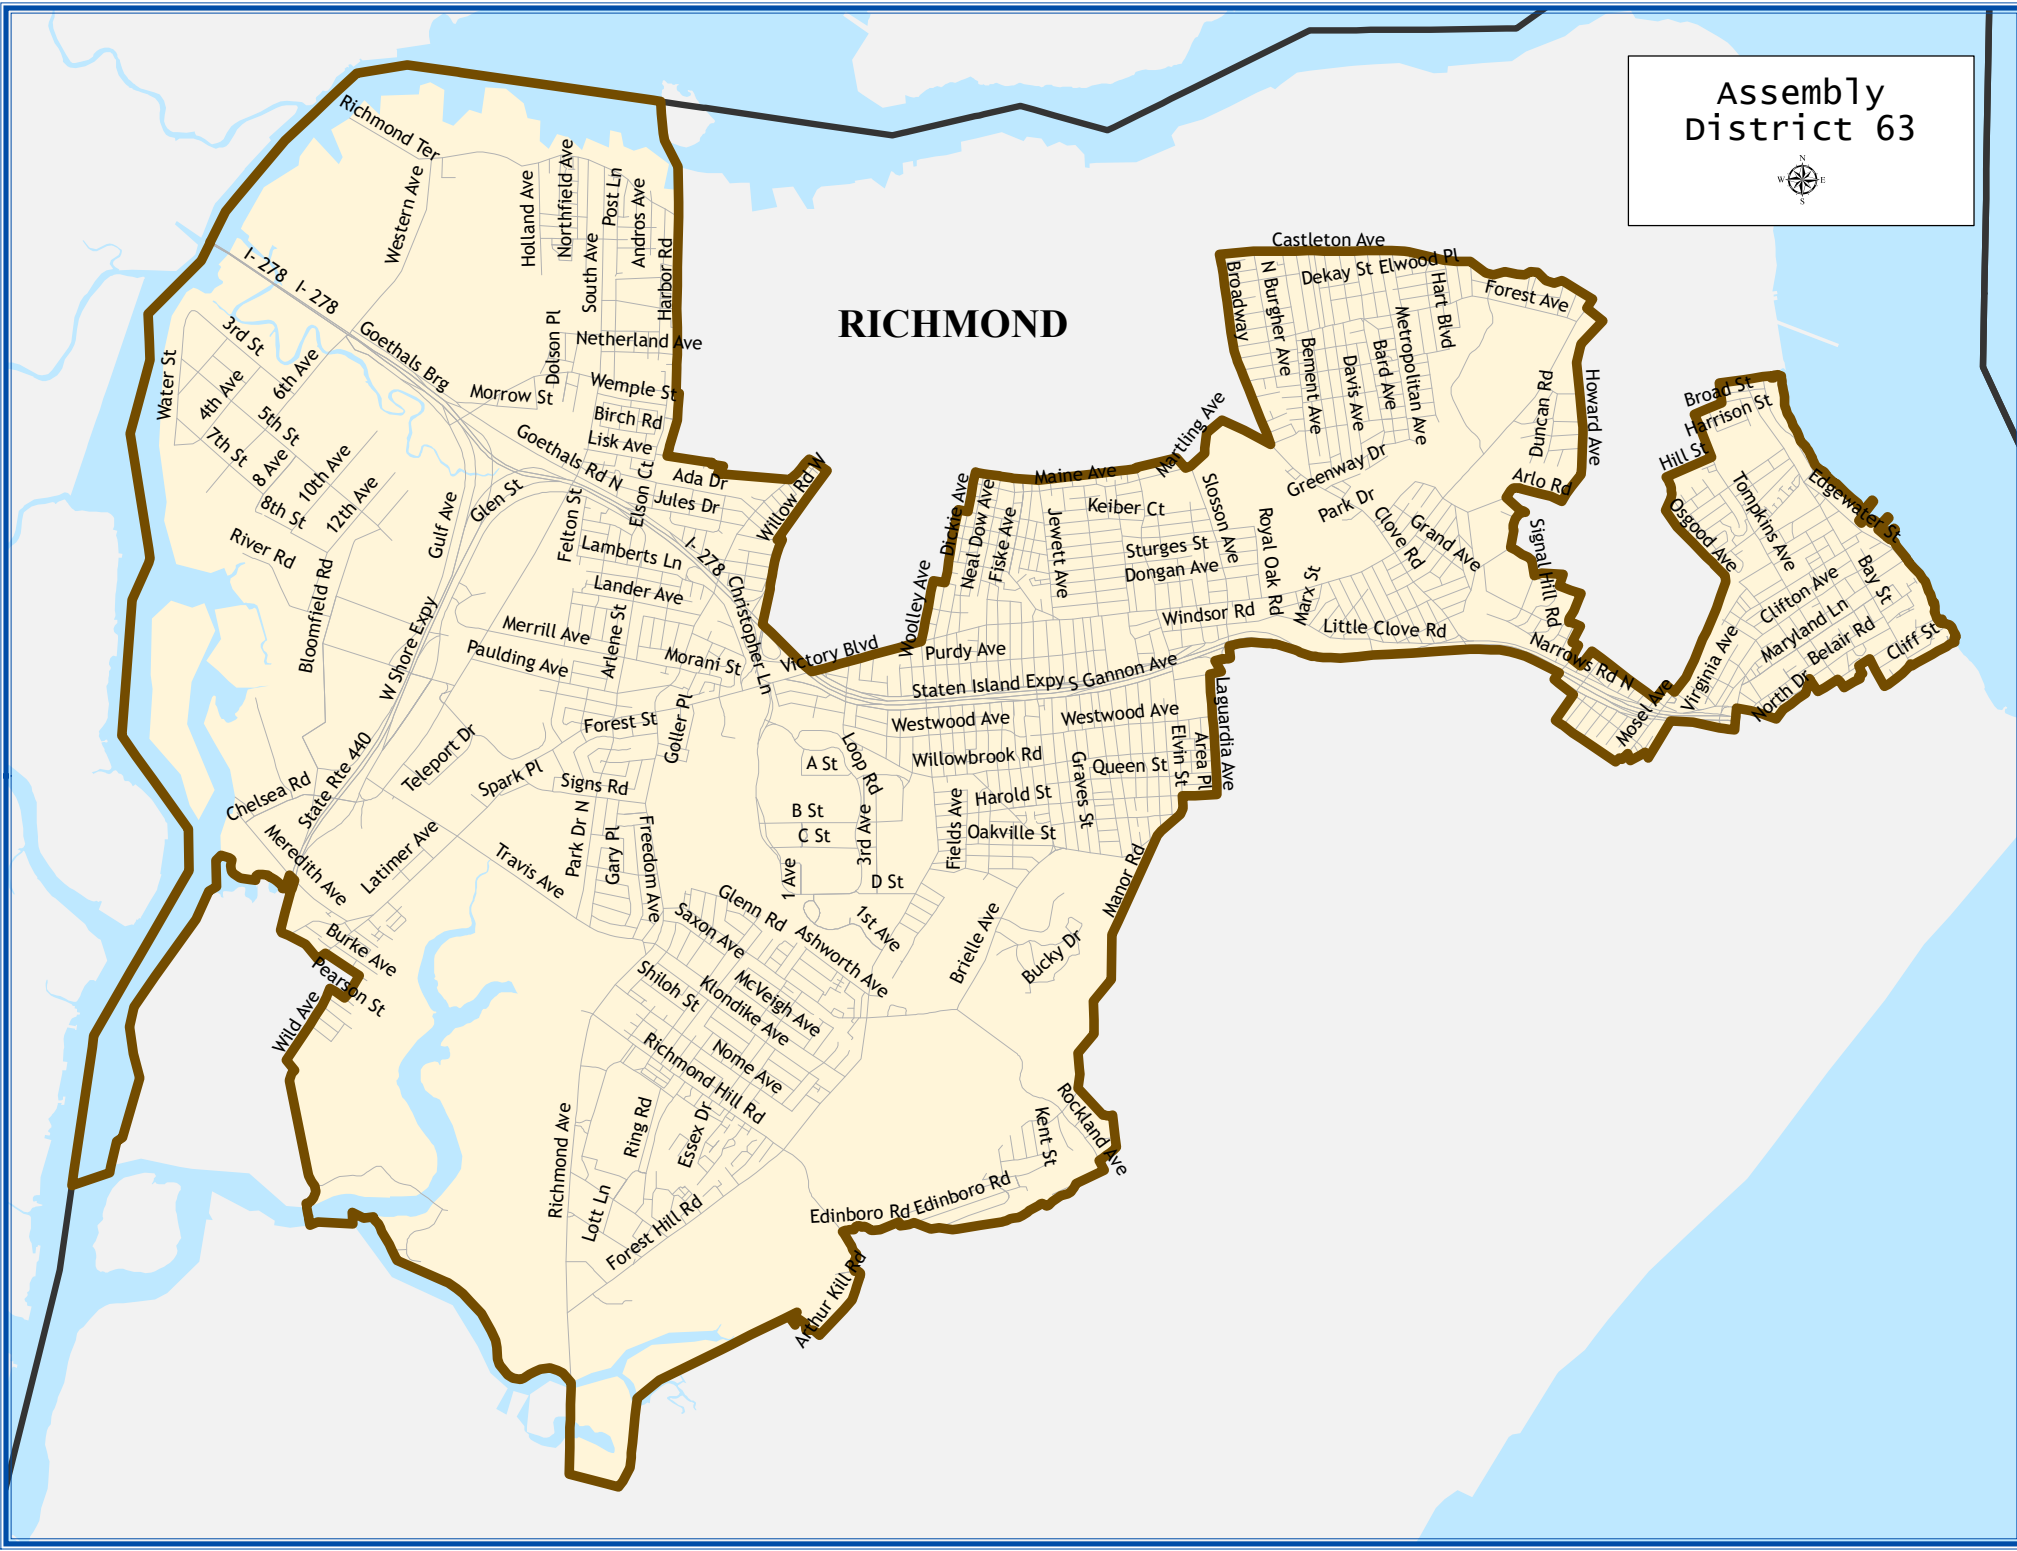

Assembly District 63

RICHMOND

Assembly District 63

Total population : 138,551

Deviation : 3,926

Deviation Percentage : 2.92

| | NH White | NH Black | Hispanic | NH Asian | NH AmInd | NH Hwn | NH Multi | NH Other |
|-----------------------|----------|----------|----------|----------|----------|--------|----------|----------|
| Total | 70,089 | 13,639 | 27,047 | 23,274 | 177 | 35 | 3,249 | 1,041 |
| % of Total | 50.59 | 9.84 | 19.52 | 16.80 | 0.13 | 0.03 | 2.34 | 0.75 |
| Total 18+ | 57,488 | 10,552 | 19,190 | 18,435 | 132 | 33 | 2,134 | 742 |
| % of 18+ | 52.88 | 9.71 | 17.65 | 16.96 | 0.12 | 0.03 | 1.96 | 0.68 |
| Department of Justice | | | | | | | | |
| | NH White | NH Black | Hispanic | NH Asian | NH AmInd | NH Hwn | NH Multi | NH Other |
| Total | 70,089 | 14,381 | 27,047 | 24,075 | 424 | 57 | 919 | 1,559 |
| % of Total | 50.59 | 10.38 | 19.52 | 17.38 | 0.31 | 0.04 | 0.66 | 1.13 |
| Total 18+ | 57,488 | 10,966 | 19,190 | 18,903 | 322 | 49 | 694 | 1,094 |
| % of 18+ | 52.88 | 10.09 | 17.65 | 17.39 | 0.30 | 0.05 | 0.64 | 1.01 |