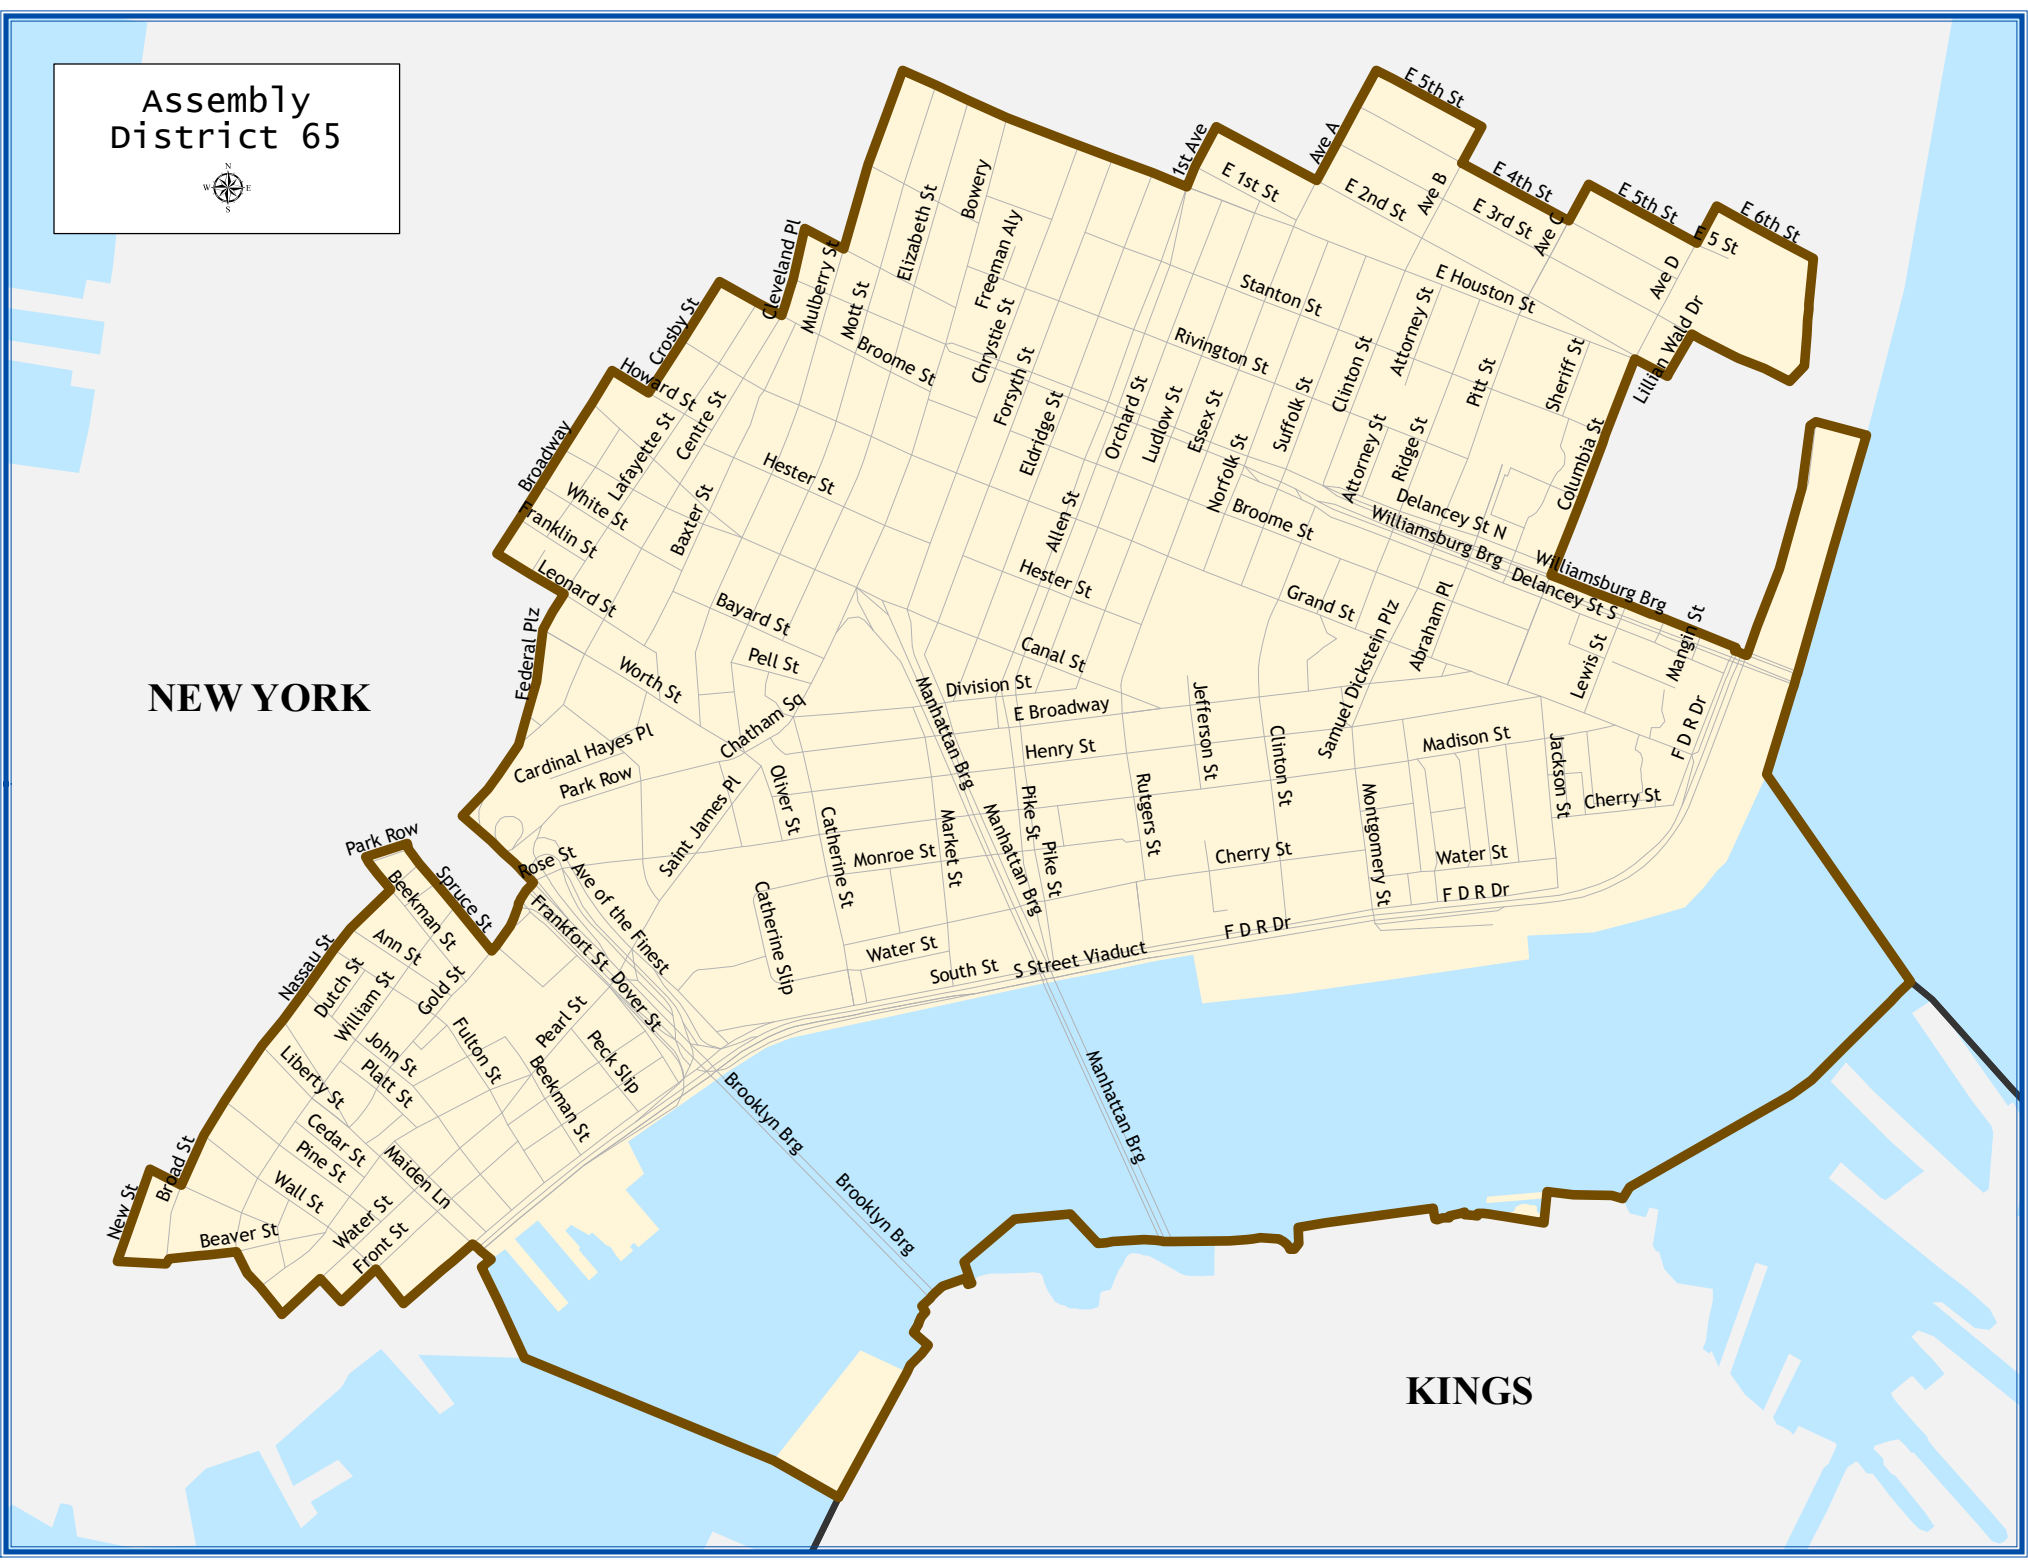

# Assembly District 65

**NEW YORK**

**KINGS**

## Assembly District 65

Total population : 139,363  
 Deviation : 4,738  
 Deviation Percentage : 3.52

	NH White	NH Black	Hispanic	NH Asian	NH AmInd	NH Hwn	NH Multi	NH Other
Total	46,727	9,186	26,579	51,246	117	64	4,399	1,045
% of Total	33.53	6.59	19.07	36.77	0.08	0.05	3.16	0.75
Total 18+	43,251	7,586	22,175	45,235	102	57	3,348	866
% of 18+	35.27	6.19	18.08	36.89	0.08	0.05	2.73	0.71
Department of Justice								
	NH White	NH Black	Hispanic	NH Asian	NH AmInd	NH Hwn	NH Multi	NH Other
Total	46,727	9,897	26,579	53,117	336	113	967	1,627
% of Total	33.53	7.10	19.07	38.11	0.24	0.08	0.69	1.17
Total 18+	43,251	8,147	22,175	46,452	306	99	796	1,394
% of 18+	35.27	6.64	18.08	37.88	0.25	0.08	0.65	1.14